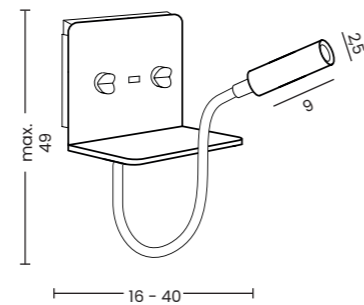

VERA

Vera

Code / Color

● AZ3201 black

○ AZ4417 white

Material

aluminium / PVC / gum

Light source

2 x LED integrated

Power

9W

Kelvins

3000K

Lumens

361lm