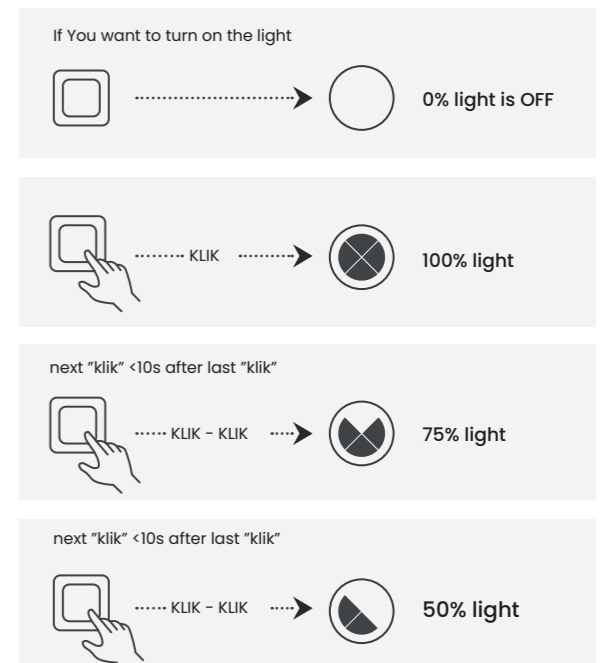

3-Step diming system