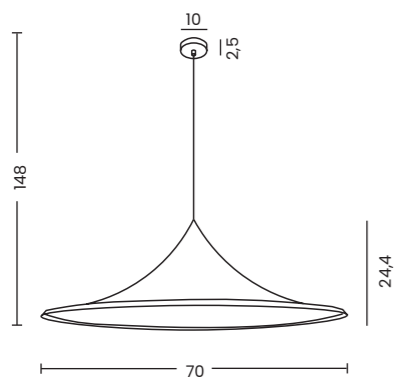

Keldan 70
Code / Color   ○ AZ5903 white
Material   aluminium
Light source   1 x E27 only LED