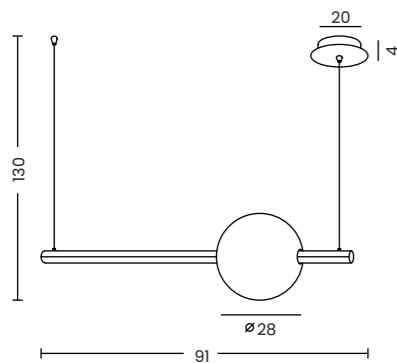

3000K

Lumens

720lm

SANDRA

Sandra 1 Bk  
AZ3351

Sandra 1 Bk	AZ3351 black
Code / Color	aluminium / glass
Material	1 x LED integrated
Light source	35W
Power	2800K
Kelvins	720lm
Lumens	YES, TRIAC DIMMER
Dimmable	