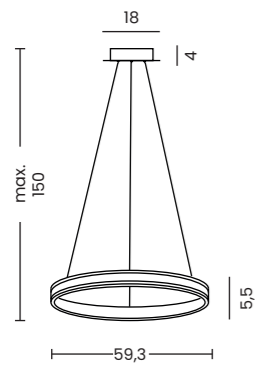

Rio 60 3-Step DIMM Bk/Go

Code / Color	● AZ5777 black / copper gold
Material	aluminium / leather / silicone
Light source	2 x LED integrated
Power	43W
Kelvins	3000K
Lumens	3440lm
Dimmable	YES, 3-STEP DIMMER