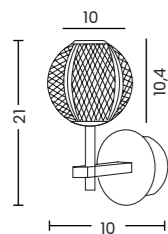

EDEM WALL

Edem Wall Bk  
AZ6013

Edem Wall Go  
AZ6014

- Edem Wall
- |              |                    |
|--------------|--------------------|
| Code / Color | ● AZ6013 black     |
|              | ● AZ6014 gold      |
| Material     | aluminium / acryl  |
| Light source | 1 x LED integrated |
| Power        | 4,2W               |
| Kelvins      | 3000K              |
| Lumens       | 336lm              |