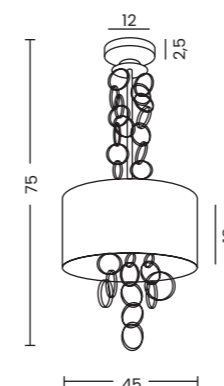

Chink  
Code / Color  
○ AZ1342 white / gold  
● AZ1407 black / gold  
Material metal  
Light source 1 x E27 only LED

KATE

Kate Black  
AZ2678

Kate Black  
Code / Color ● AZ2678 black / copper gold  
Material fabric / metal  
Light source 4 x E14 only LED