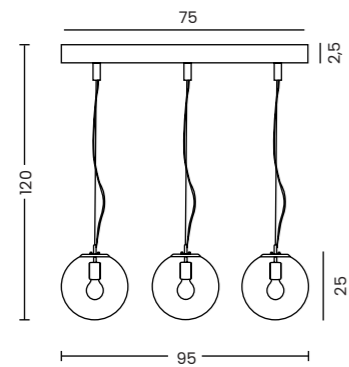

IRIS

Iris 3 Line Chrome  
AZ3103

Iris 3 Chrome  
AZ3104

Iris 3 Line Chrome  
Code / Color ● AZ3103 chrome / clear  
Material metal / glass  
Light source 3 x E27 only LED

Iris 3 Chrome  
Code / Color ● AZ3104 chrome / clear  
Material metal / glass  
Light source 3 x E27 only LED