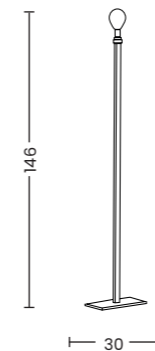

MARTENS

LAMPBODY

SHADES

LAMPBODY + SHADE

MATRENS FLOOR
LAMPBODY AZ1528 material:
natural oak
color: wood
1 x E27 only LED