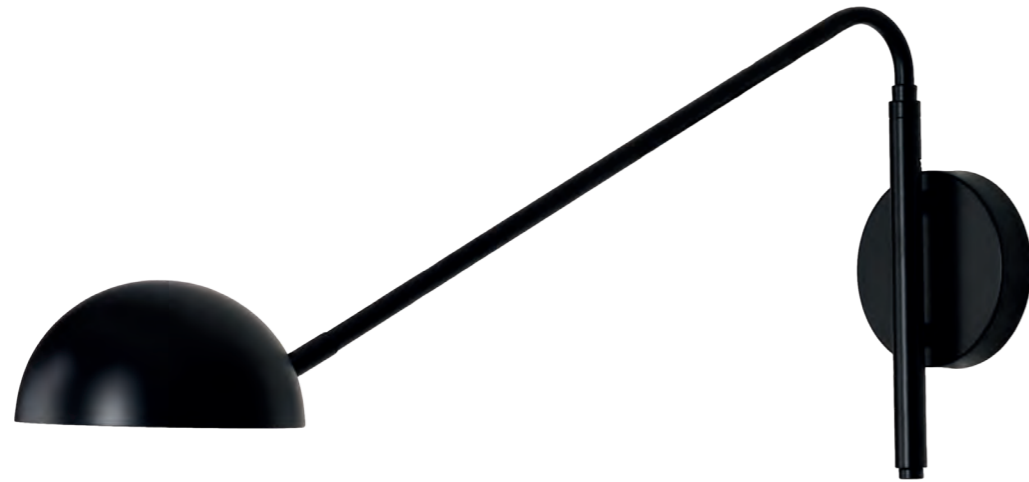

CETUS WALL BK

Cetus Wall
AZ5620

Cetus Wall
Code / Color ● AZ5620 black
Material aluminium
Light source 1 x G9 only LED