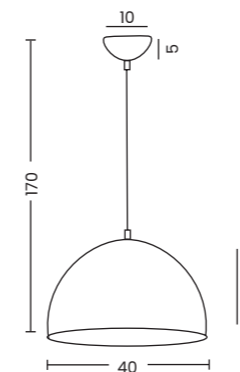

MODENA

Modena 40 Black/Gold  
AZ1394

**Modena 40**  
Code / Color ● AZ1394 black / amber gold  
○ AZ1397 white / amber gold  
Material aluminium  
Light source 1 x E27 only LED

Modena 40 White/Gold  
AZ1397