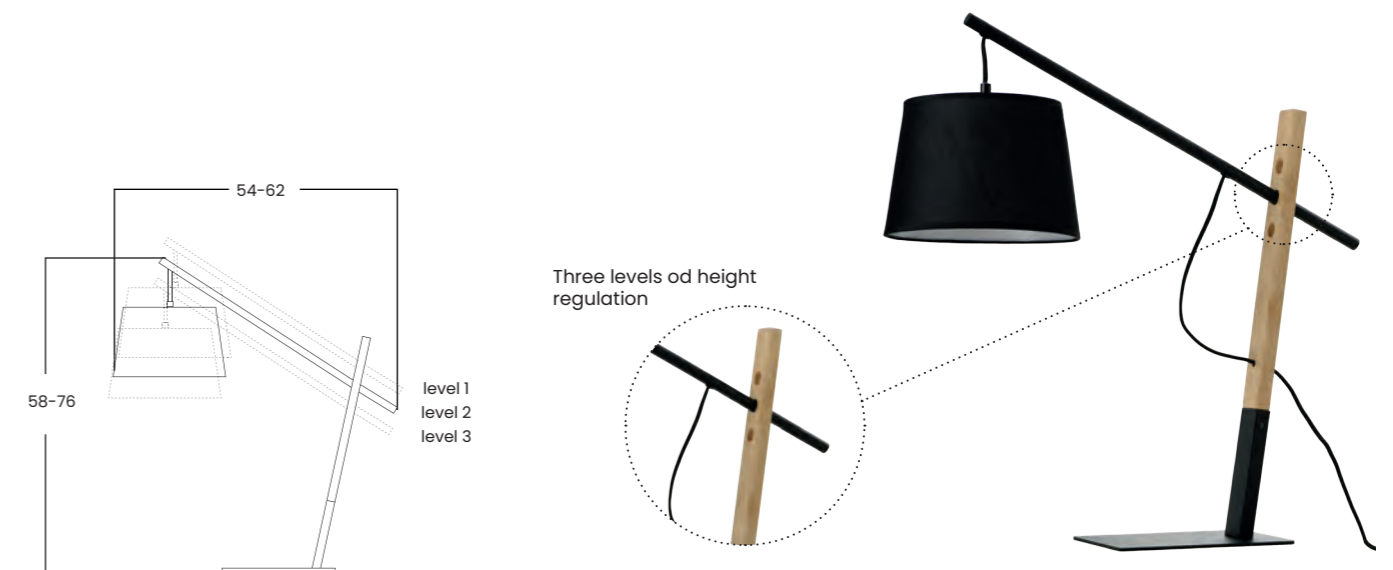

GARDA TABLE BK

Garda Table Bk
Code / Color | AZ5644 black / light brown
Material | metal / wood / fabric / PVC
Light source | 1 x E27 only LED