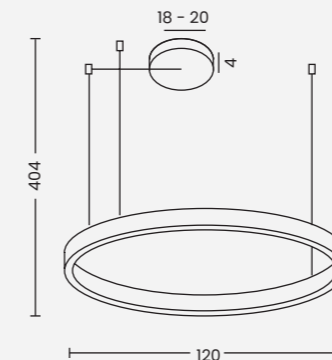

Halo Pendant 120 CCT + Remote Control

Code / Color	● AZ5343 black
	● AZ5344 gold
Material	aluminium / acryl
Light source	1 x LED integrated
Power	60W
Kelvins	3000 - 6000K
Lumens	4800lm
Dimmable	YES
CCT	YES
Remonte Control	YES