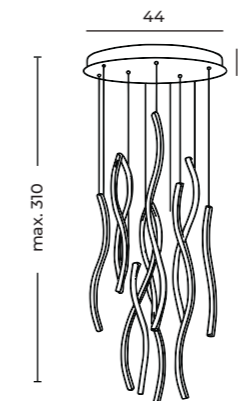

3-STEP DIMM SYSTEM

1st click	2nd click	3rd click
100% light	50% light	25% light