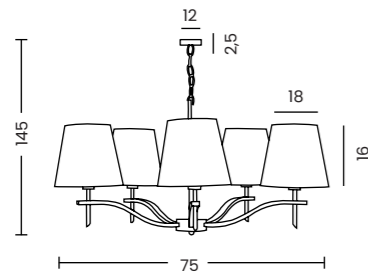

Princessa 5
Code / Color ● AZ0724 beige / chrome
Material fabric / aluminium
Light source 5 x E14 only LED