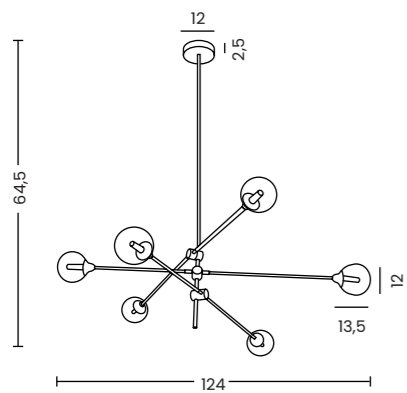

SOLEN

Solen 6 BK/GO
Code / Color ● AZ4700 black / gold
Material aluminium / glass
Light source 6 x G9 only LED

HELIOS

Helios 6 Bk
AZ4698

Helios 6
Code / Color ● AZ4698 black
Material metal / glass
Light source 6 x G9 only LED