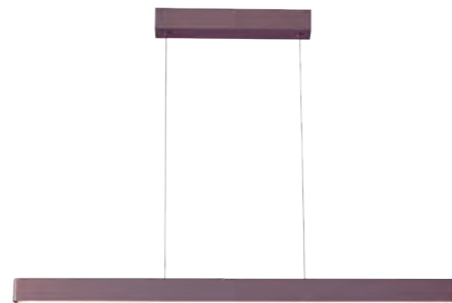

Norman Wall XL White

Code / Color	○ AZ1888 white
Material	aluminium / PVC
Light source	2 x LED integrated
Power	21W
Kelvins	3000K
Lumens	953lm

OLIVIER 120 DIMM

Olivier 120 3000K Dimm 10W+40W Wo  
AZ5106

Olivier 120 3000K Dimm 10W+40W Co  
AZ5107