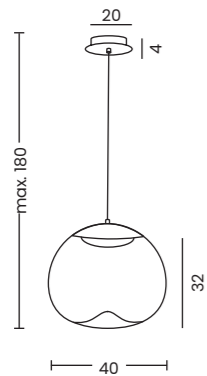

Helena A

Code / Color	● AZ3341 brass
Material	metal / glass
Light source	1 x LED integrated
Power	16W
Kelvins	2700K
Lumens	312lm