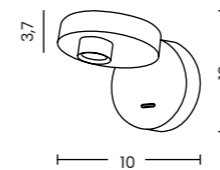

Cygnus Floor BK  
AZ5623

Cygnus Floor Bk  
Code / Color ● AZ5623 black  
Material aluminium  
Light source 1 x GU10 only LED

ISEO

Iseo Wall Bk  
AZ5631

Iseo Arm Wall Bk  
AZ5632

<b>Iseo Wall Bk</b>	
Code / Color	● AZ5631 black
Material	aluminium
Light source	1 x LED integrated
Power	3W
Kelvins	3000K
Lumens	159lm