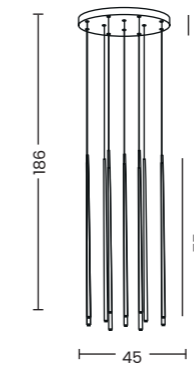

1. **Louise 12**
2. Code / Color
     - AZ3420 gold
     - AZ3422 chrome
   - Material: metal / acryl
   - Light source: 12 x LED integrated
   - Power: 31W
   - Kelvins: 2900K
   - Lumens: 684lm