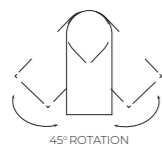

VIVI

Vivi Floor 2

Code / Color

- AZ5725 black / gold
- AZ5726 black

Material

aluminium

Light source

2 x GU10 only LED

VIVI

Vivi Pendant 6

Code / Color

- AZ5729 black / gold
- AZ5730 black

Material

aluminium

Light source

6 x GU10 only LED

Vivi Pendant 8

Code / Color

- AZ5731 black / gold
- AZ5732 black

Material

aluminium

Light source

8 x GU10 only LED