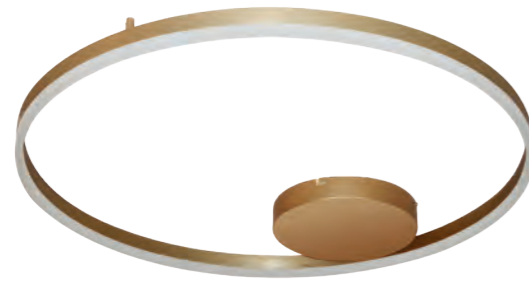

3200lm

HALO

Halo 60 Top Bk  
AZ4701

Halo 60 Top Wh  
AZ4966

Halo 60 Top Go  
AZ4702

Halo 60 Top	
Code / Color	● AZ4701 black ● AZ4702 gold ○ AZ4966 white
Material	aluminium / frosted glass
Light source	1 x LED integrated
Power	38W
Kelvins	3200K
Lumens	2143lm