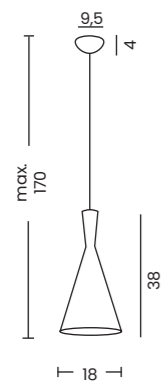

VITA

Vita

- Code / Color   ○ AZ1340 white / gold
- AZ1405 black / gold
- Material   aluminium
- Light source   1 x E27 only LED

ORIENT

Orient White/Gold

- Code / Color   ○ AZ1341 white / amber gold
- Material   aluminium
- Light source   1 x E27 only LED