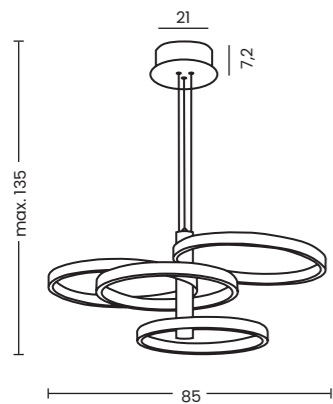

Code / Color	● AZ5896 black / gold
Material	aluminium / PVC
Light source	4 x LED integrated
Power	70W
Kelvins	2900K
Lumens	3598lm