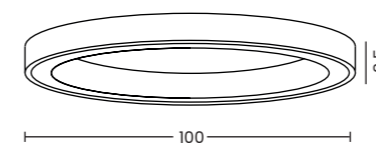

Marco Top 60 Cct Go + Remote Control  
 AZ5033

MARCO

**Marco Top 100 CCT + Remote Control**

Code / Color ○ AZ5037 white  
 ● AZ5038 black  
 ● AZ5039 gold  
 Material aluminium / PVC  
 Light source 1 x LED integrated  
 Power 80W  
 Kelvins 3000 - 6500K  
 Lumens 4400lm  
 Dimmable YES  
 CCT YES  
 Remote Control YES