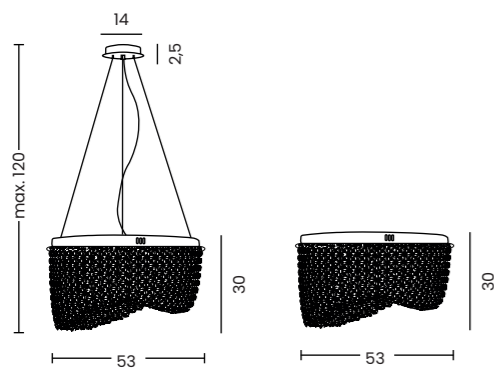

Carmen Wall
AZ1283