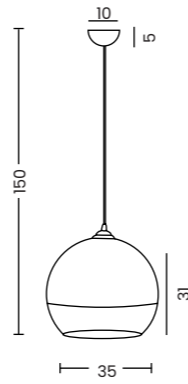

SILVER BALL

Silver Ball 40  
AZ0734

Silver Ball 18  
Code / Color  
Material  
Light source

- AZ0731 chrome
- glass / aluminium
- 1 x E27 only LED

Silver Ball 25  
Code / Color  
Material  
Light source

- AZ0733 chrome
- glass / aluminium
- 1 x E27 only LED