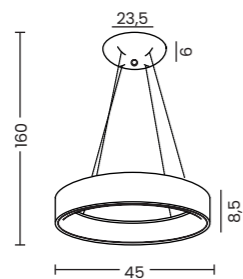

Solvent R Pendant 60 + Remote Control

Code / Color	● AZ3969 black ○ AZ3971 grey
Material	aluminium / PVC
Light source	1 x LED integrated
Power	41W
Kelvins	3000 - 6000K
Lumens	1540lm
Dimmable	YES
CCT	YES
Smart	YES
Remote Control	YES