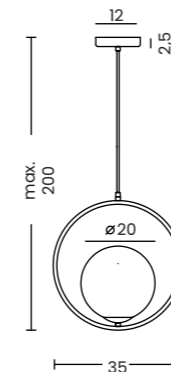

Jumbo 1 Pendant

- Code / Color ● AZ4983 gold / white
- Material aluminium / glass
- Light source 1 x G9 only LED