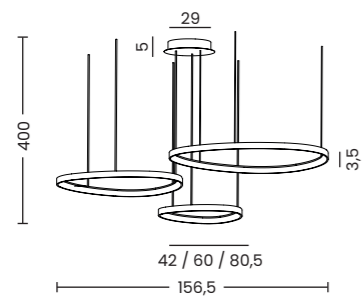

Amanda Pendant 42+62+82 CCT Switch 3-step DIMM

Code / Color	● AZ5774 black ● AZ5775 gold
Material	steel / acryl
Light source	3 x LED integrated
Power	170W
Kelvins	3000 / 3500 / 4000K
Lumens	13600lm