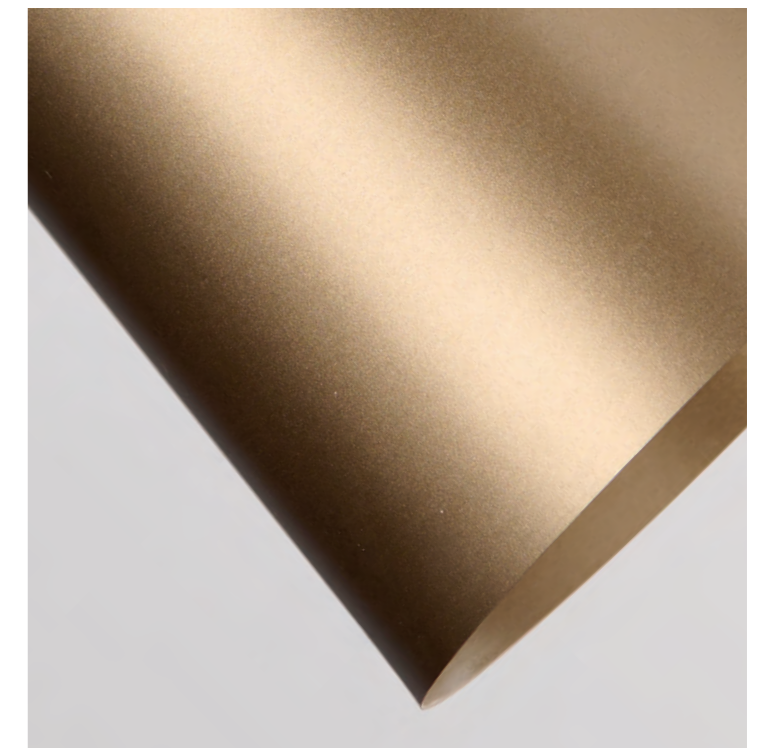

CAPRI

CAPRI

Capri A
Code / Color
○ AZ5645 white
● AZ5646 black
● AZ5647 gold
Material aluminium
Light source 1 x LED integrated
Power 5W
Kelvins 3000K
Lumens 361lm

Capri B
Code / Color
○ AZ5648 white
● AZ5649 black
● AZ5650 gold
Material aluminium
Light source 1 x LED integrated
Power 5W
Kelvins 3000K
Lumens 361lm

Capri C
Code / Color
○ AZ5651 white
● AZ5652 black
● AZ5653 gold
Material aluminium
Light source 1 x LED integrated
Power 5W
Kelvins 3000K
Lumens 361lm