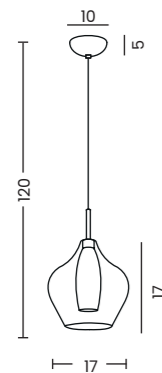

1. Amber Milano 1
2. Code / Color
     - AZ2148 chrome
     - AZ3074 clear
     - AZ3077 copper
   - Material: metal / chrome / glass
   - Light source: 1 x G9 only LED