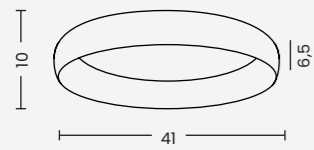

ANTONIO TOP CCT + REMOTE CONTROL

Antonio Top 41 CCT + Remote Control

Code / Color	○ AZ5068 coffee ● AZ5069 black ● AZ5070 gold
Material	aluminium / PVC
Light source	1 x LED integrated
Power	32W
Kelvins	3000 - 6500K
Lumens	1800lm
Dimmable	YES
CCT	YES
Remote Control	YES

Antonio Top 61 Cct Bk + Remote Control
AZ5072