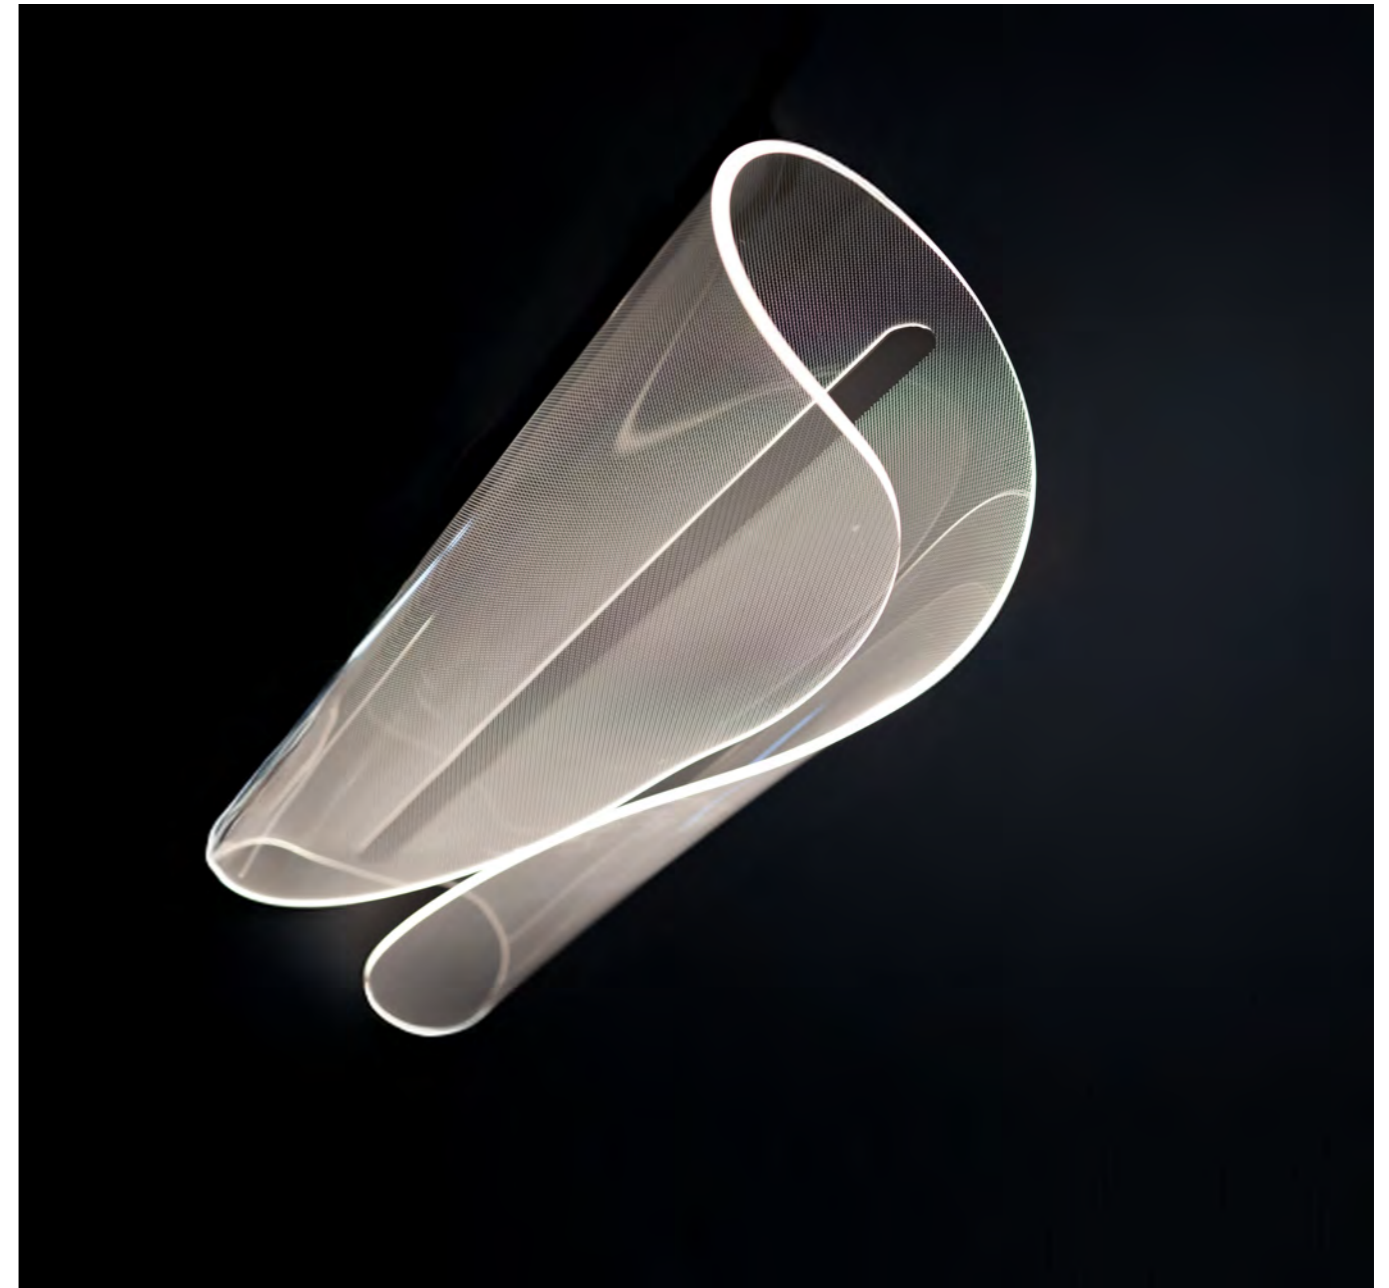

DRAGONFLY TOP 3000K BK