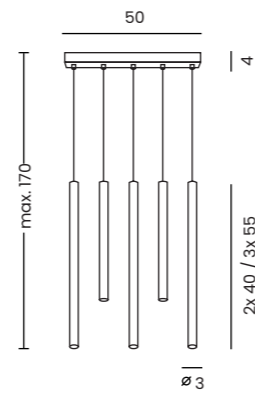

VERNO

Verno 5 3000K Bk
AZ6314

Verno 3 3000K Bk

Code / Color	● AZ6312 black
Material	aluminium
Light source	3 x LED integrated
Power	15W
Kelvins	3000K
Lumens	1200lm

Verno 5 3000K Bk

Code / Color	● AZ6314 black
Material	aluminium
Light source	5 x LED integrated
Power	25W
Kelvins	3000K
Lumens	2000lm

Verno 3 4000K Bk

Code / Color	● AZ6313 black
Material	aluminium
Light source	3 x LED integrated
Power	15W
Kelvins	4000K
Lumens	624lm

Verno 5 4000K Bk

Code / Color	● AZ6315 black
Material	aluminium
Light source	5 x LED integrated
Power	25W
Kelvins	4000K
Lumens	2000lm