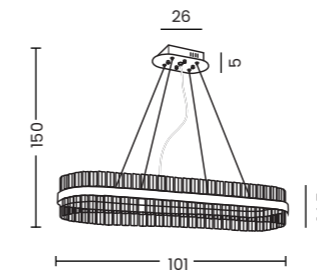

SPARK TOP DIMM

Spark Top 80 Dimm Go  
AZ5786

Spark Top 80 Dimm Ch  
AZ5787

**Spark Top 40**

Code / Color	● AZ5782 gold ● AZ5783 chrome
Material	aluminium / crystal
Light source	1 x LED integrated
Power	30W
Kelvins	3000K
Lumens	1680lm
Dimmable	YES, TRIAC DIMMER