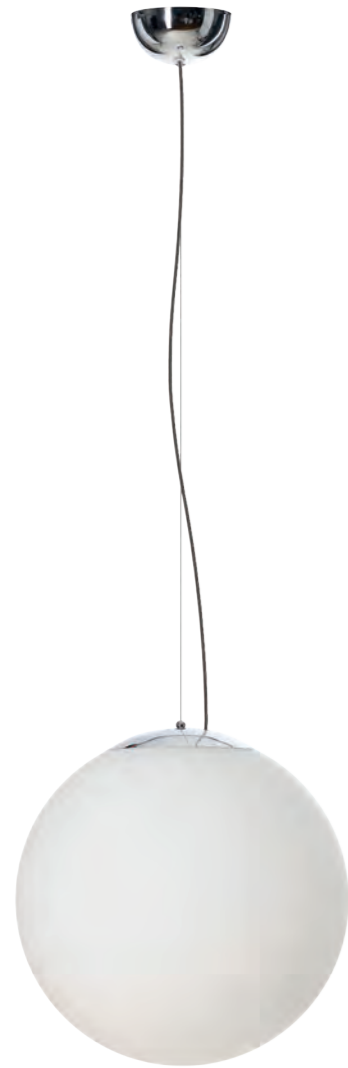

WHITE BALL

White Ball 40
AZ1328