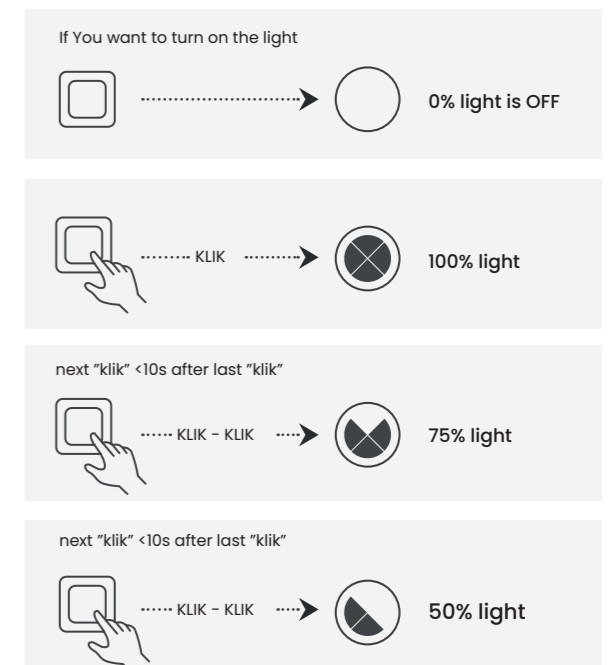

3-Step diming system