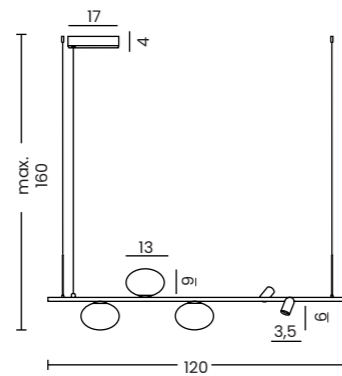

TRASIMENO

Trasimeno 95 Bk
Code / Color ● AZ5639 black / brass
Material aluminium / glass
Light source 2 x LED integrated / G9
Power 10W / 2 x G9
Kelvins 3000K
Lumens 1282lm

Trasimeno 120 Bk
Code / Color ● AZ5640 black / brass
Material aluminium / glass
Light source 3 x LED integrated / 2 x G9
Power 10W / 3x G9
Kelvins 3000K
Lumens 1281lm

Trasimeno Wall Bk
Code / Color ● AZ5641 black / brass
Material aluminium / glass
Light source 1 x LED integrated / 1 x G9
Power 2,9W / 1 x G9
Kelvins 3000K
Lumens 192lm