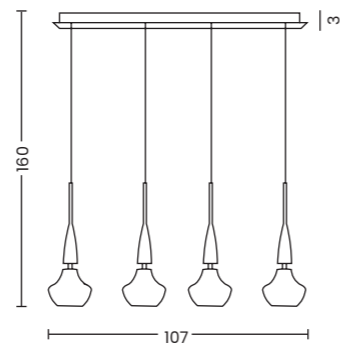

Tasos 4

Code / Color   O AZ0884 white
Material   glass / aluminium
Light source   4 x E14 only LED