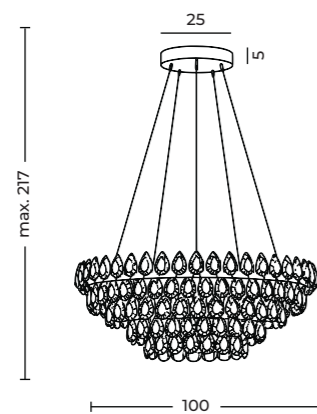

3-STEP DIMM SYSTEM

BARLETTA 60+100 PENDANT 3-STEP DIMM NEW

Barletta 60+100 Pendant 3-Step DIMM Go  
AZ6904

3-STEP DIMM SYSTEM

Barletta 60+100 Pendant 3-Step DIMM Go

- Code/Color ● AZ6904 rose gold / clear
- Finish shiny / shiny
- Material aluminium / crystal
- Light source 2 x LED integrated
- Power 180W
- Lumens lm
- Kelvins 3000K
- Dimmable yes
- Type of control 3-STEP DIMMER