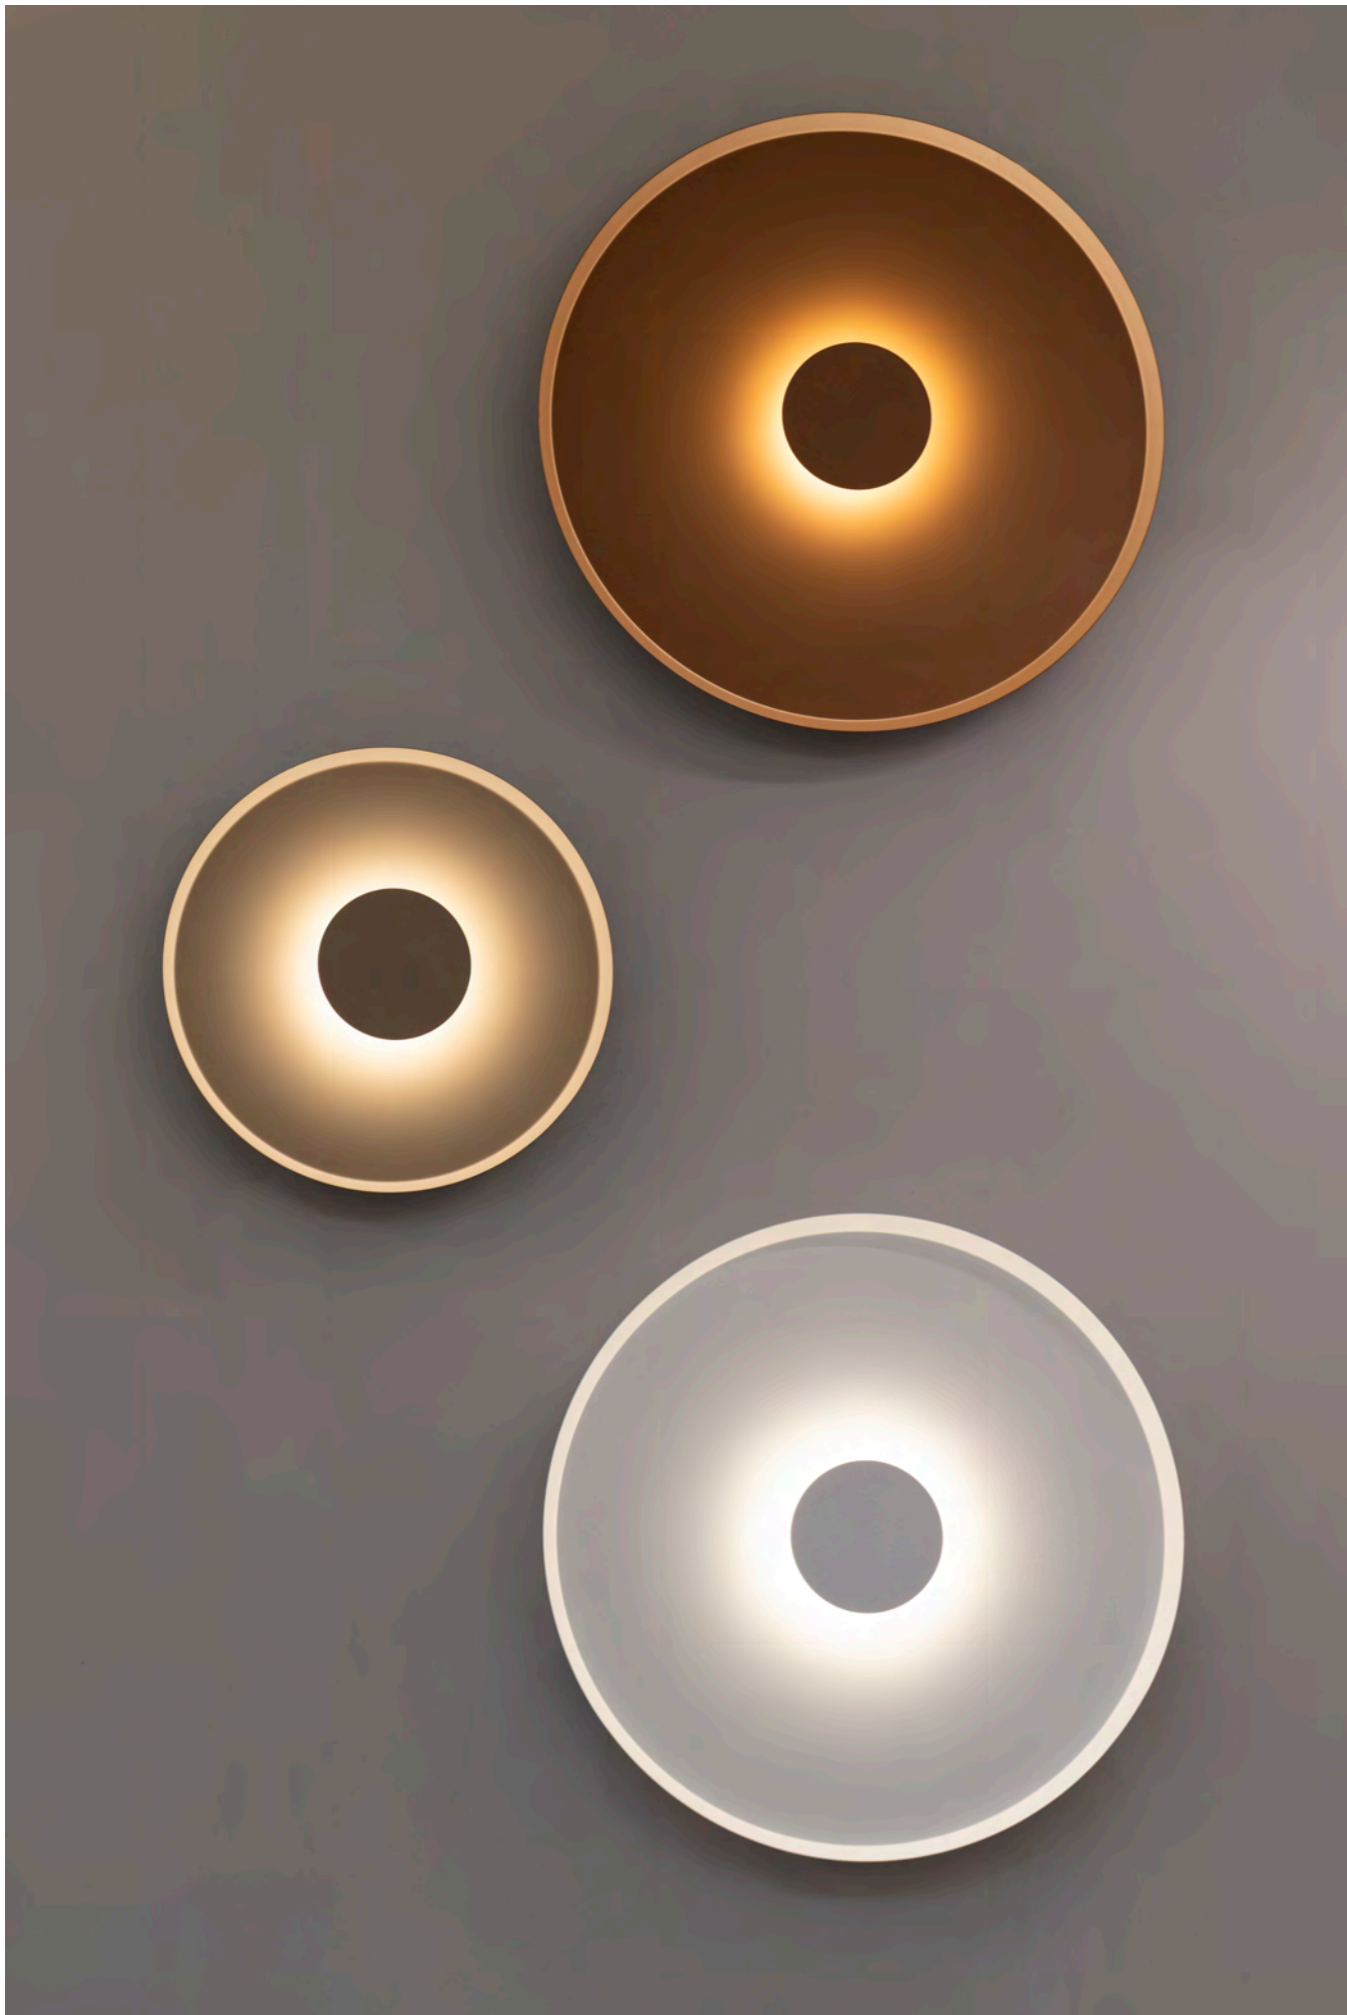

OTTO WALL NEW

Otto Wall 35

Code/Color	● AZ7281 taupe ● AZ7282 dark brown ● AZ7284 white
Finish	matt / matt
Material	aluminium / aluminium
Light source	1 x LED integrated
Power	6W
Lumens	120lm
Kelvins	3000K

Otto Wall 50

Code/Color	● AZ7279 taupe ● AZ7280 dark brown ● AZ7283 white
Finish	matt / matt
Material	aluminium / aluminium
Light source	1 x LED integrated
Power	6W
Lumens	120lm
Kelvins	2675K