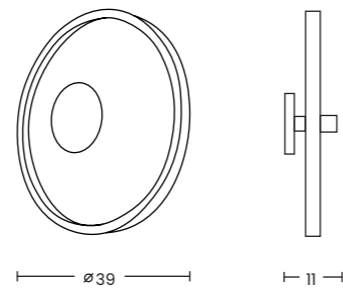

Owlen 39 Bk
Code / Color ● AZ5617 black
Material aluminium / stone / silicone
Light source 2 x LED integrated
Power 32W
Kelvins 3100K
Lumens 4379lm