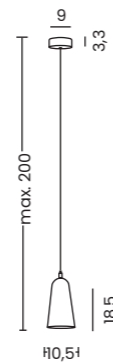

Capri B
Code / Color
○ AZ5648 white
● AZ5649 black
● AZ5650 gold
Material aluminium
Light source 1 x LED integrated
Power 5W
Kelvins 3000K
Lumens 361lm