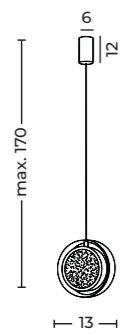

Euforia 13 Pendant 1

Code/Color	● AZ6734 gold / clear ● AZ6797 chrome / clear
Finish	shiny / shiny
Material	aluminium / acrylic
Light source	1 x LED integrated
Power	6W
Lumens	450lm
Kelvins	3000K