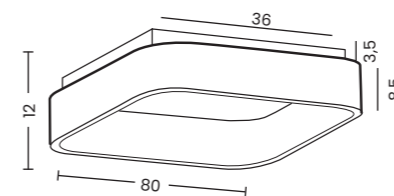

SOLVENT S TOP

Solvent S Top 45 Wh + Remote Control
AZ4003

Solvent S Top 45 + Remote Control

Code / Color	○ AZ4003 white
Material	aluminium / PVC
Light source	1 x LED integrated
Power	32W
Kelvins	3000 - 6000K
Lumens	2560lm
Dimmable	YES
CCT	YES
Smart	YES
Remote Control	YES

Solvent S Top 60 + Remote Control

Code / Color	● AZ4005 black
Material	aluminium / PVC
Light source	1 x LED integrated
Power	42W
Kelvins	3000 - 6000K
Lumens	3360lm
Dimmable	YES
CCT	YES
Smart	YES
Remote Control	YES

Solvent S Top 80 + Remote Control

Code / Color	● AZ4008 black ○ AZ4010 grey
Material	aluminium / PVC
Light source	1 x LED integrated
Power	64W
Kelvins	3000 - 6000K
Lumens	3017lm
Dimmable	YES
CCT	YES
Smart	YES
Remote Control	YES

Solvent S Top 110 + Remote Control

Code / Color	○ AZ4012 white ● AZ4013 grey
Material	aluminium / PVC
Light source	1 x LED integrated
Power	120W
Kelvins	3000 - 6000K
Lumens	9600lm
Dimmable	YES
CCT	YES
Smart	YES
Remote Control	YES