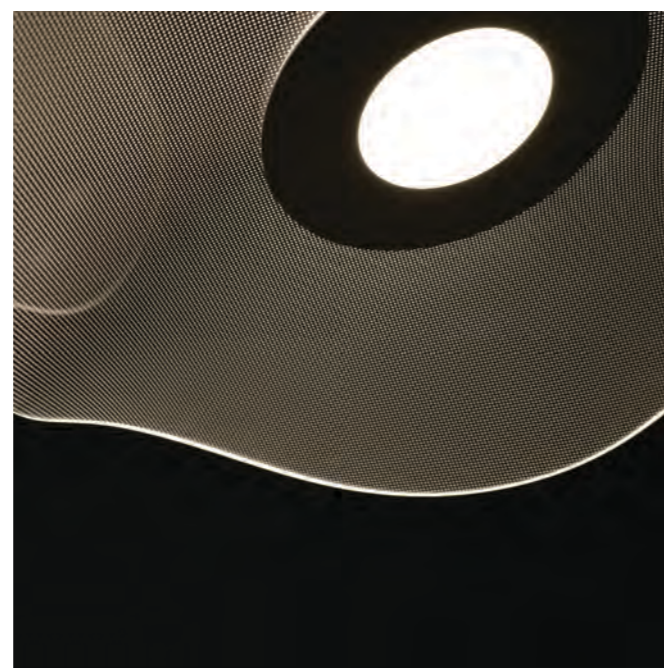

Medusa 50 Pendant 3000K Bk

Code/Color	● AZ6788 black / clear
Finish	matt / shiny
Material	aluminium / acrylic
Light source	1 x LED integrated
Power	30W
Lumens	2200lm
Kelvins	3100K