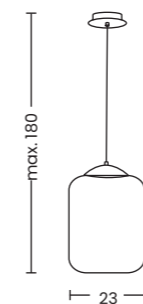

HELENA C

Helena C  
AZ4668

Helena C  
Code / Color ● AZ4668 brass  
Material metal / glass  
Light source 1 x LED integrated  
Power 19W  
Kelvins 2700K  
Lumens 410lm

HELENA D

Helena D  
AZ6411

Helena D  
Code / Color ● AZ6411 brass  
Material metal / glass  
Light source 1 x LED integrated  
Power 18W  
Kelvins 2700K  
Lumens 419lm