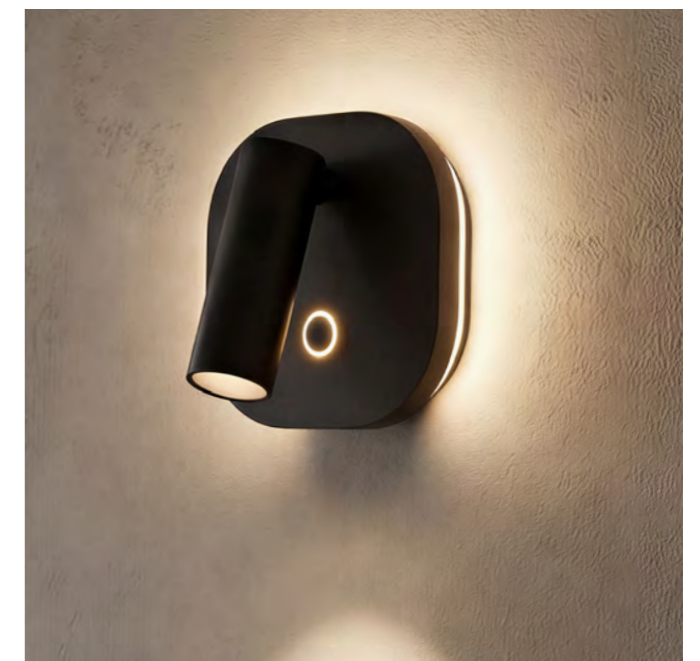

LUGANO ROUND WALL

Lugano Round Wall WH  
AZ5627

Lugano Round Wall BK  
AZ5628

Lugano Round Wall

Code / Color	○ AZ5627 white ● AZ5628 black
Material	aluminium
Light source	1 x LED integrated
Power	3W
Kelvins	3000K
Lumens	213lm