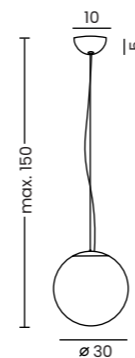

White Ball 30
Code / Color | O AZ2516 white / chrome
Material | glass / aluminium
Light source | 1 x E27 only LED