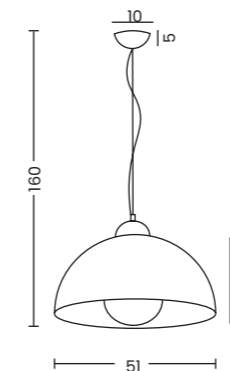

Toma Black
Code / Color ● AZ2376 black
Material aluminium
Light source 1 x E27 only LED