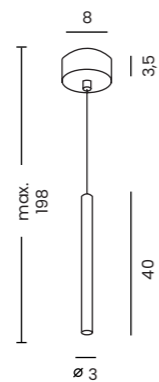

Verno 1 40 4000K

Code / Color	● AZ6261 black ○ AZ6263 white
Material	aluminium
Light source	1 x LED integrated
Power	8W
Kelvins	4000K
Lumens	444lm