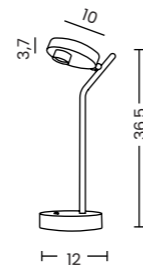

ISEO

Iseo Top Bk

Code / Color	● AZ5633 black
Material	aluminium
Light source	1 x LED integrated
Power	9W
Kelvins	3000K
Lumens	512lm

Iseo Pendant Bk

Code / Color	● AZ5634 black
Material	aluminium
Light source	1 x LED integrated
Power	7W
Kelvins	3000K
Lumens	407lm

Iseo Table Bk

Code / Color	● AZ5635 black
Material	aluminium
Light source	1 x LED integrated
Power	3W
Kelvins	3000K
Lumens	158lm