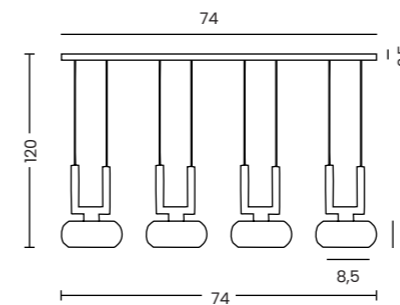

Rubic 4
Code / Color ● AZ0493 clear / chrome
Material aluminium / glass
Light source 4 x G9 only LED