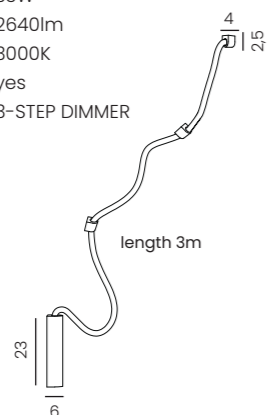

IVY 3m 3-STEP DIMM BK

- Code/Color ○ AZ6751 black / white
- Finish matt / matt
- Material aluminium / fabric
- Light source 1 x LED integrated
- Power 33W
- Lumens 2640lm
- Kelvins 3000K
- Dimmable yes
- Type of control 3-STEP DIMMER