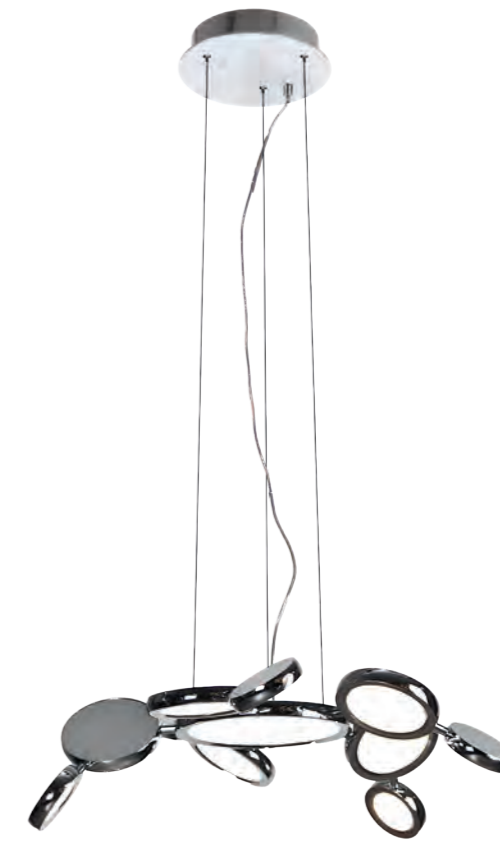

OLIMP

Olimp  
AZ2450

Olimp	
Code / Color	● AZ2450 chrome
Material	aluminium / crystal K9
Light source	6 x LED integrated
Power	50W
Kelvins	2800K
Lumens	904lm

SATELLITE

Satellite  
AZ1786

Satellite	
Code / Color	● AZ1786 chrome
Material	aluminium / PVC
Light source	11 x LED integrated
Power	106W
Kelvins	3000K
Lumens	3779lm