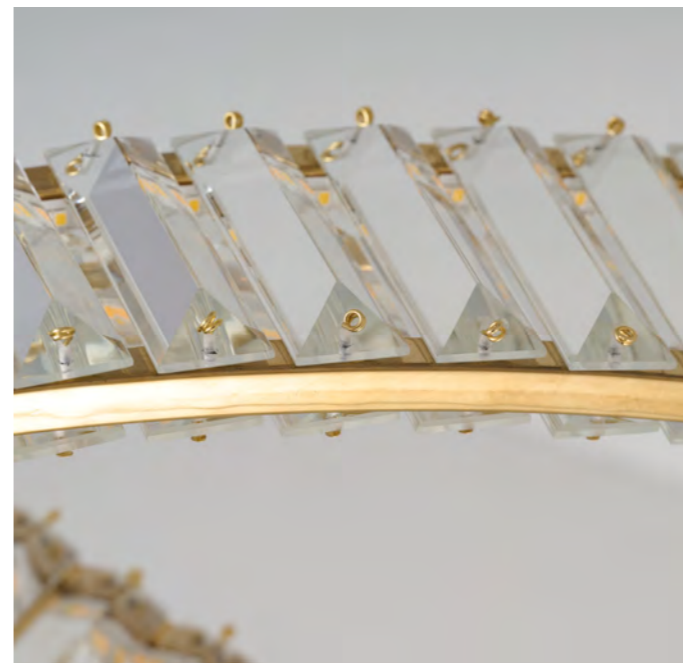

SPARK WAVES PENDANT CCT DIMM + REMOTE CONTROL NEW

Spark Waves Pendant 120 Cct DIMM Ch + Remote Control

Code/Color	● AZ6562 chrome / clear
Code/Color	● AZ6563 gold / clear
Finish	shiny / shiny
Material	aluminium / glass
Light source	2 x LED integrated
Power	68W
Lumens	4465lm
Kelvins	3000 - 4000K
Dimmable	yes
CCT	yes
Remote Control	yes
Type of control	REMOTE CONTROL

Spark Waves Pendant 120 CCT DIMM Ch + Remote Control
AZ6562

Spark Waves Pendant 150 CCT DIMM + Remote Control

Code/Color	● AZ6564 chrome / clear
Code/Color	● AZ6565 gold / clear
Finish	shiny / shiny
Material	aluminium / glass
Light source	2 x LED integrated
Power	97W
Lumens	5738lm
Kelvins	3000 - 4000K
Dimmable	yes
CCT	yes
Remote Control	yes
Type of control	REMOTE CONTROL