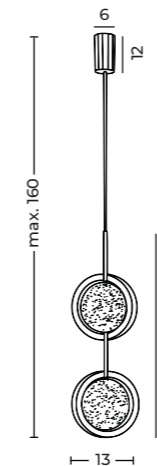

Euforia Pendant 2 Go

Code/Color	● AZ6736 gold / clear
Finish	shiny / shiny
Material	aluminium / acrylic
Light source	2 x LED integrated
Power	12W
Lumens	900lm
Kelvins	3000K