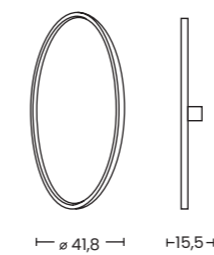

Jupiter 42 Bk
Code / Color ● AZ6450 black / iron green
Material aluminium / stone / silicone / acryl
Light source 2 x LED integrated
Power 35W
Kelvins 3000K
Lumens 2800 lm