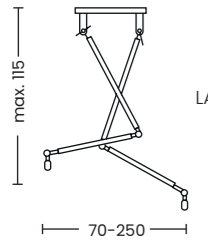

ZYTA 2S PENDANT
LAMPBODY AZ1846 material:
aluminium
color: black / chrome
2 x E27 only LED