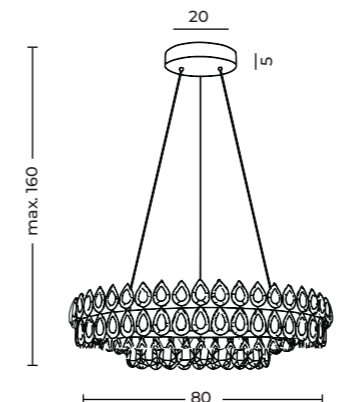

Barletta 80 Pendant 3-Step DIMM Go

Code/Color	● AZ6900 rose gold / clear
Finish	shiny / shiny
Material	aluminium / crystal
Light source	1 x LED integrated
Power	90W
Kelvins	3000K
Dimmable	yes
Type of control	3-STEP DIMMER