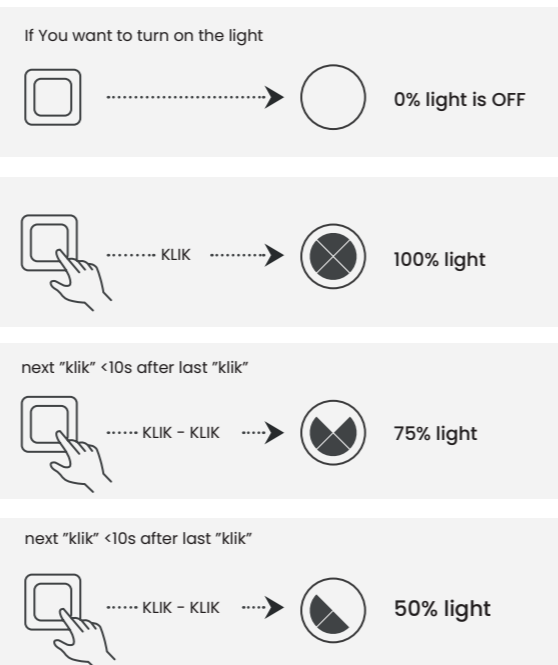

3-Step dimming system