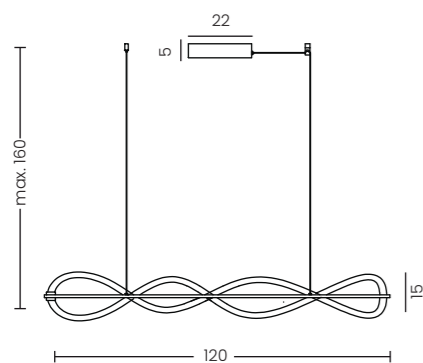

PESCARA PENDANT 120 3-STEP DIMM BK & PESCARA WALL BK NEW

3-STEP DIMM SYSTEM

Pescara Pendant 120 3-Step DIMM Bk

- Code/Color ● AZ6745 black / white
- Finish matt / matt
- Material aluminium / silicone
- Light source 1 x LED integrated
- Power 25W
- Lumens 2000lm
- Kelvins 3000K
- Dimmable yes
- Type of control 3-STEP DIMMER

Pescara Wall Bk

- Code/Color ● AZ6747 black / white
- Finish matt / matt
- Material aluminium / silicone
- Light source 1 x LED integrated
- Power 10W
- Lumens 800lm
- Kelvins 3000K

PESCARA PENDANT 150 3-STEP DIMM BK NEW

Pescara Pendant 150 3-Step DIMM Bk

- Code/Color ● AZ6746 black / white
- Finish matt / matt
- Material aluminium / silicone
- Light source 1 x LED integrated
- Power 33W
- Lumens 2640lm
- Kelvins 3000K
- Dimmable yes
- Type of control 3-STEP DIMMER