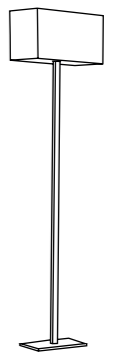

MARTENS
LAMPBODY + FLOOR SHADE