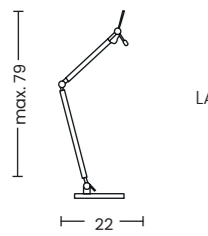

ZYTA S TABLE
LAMPBODY AZ1848 material:
aluminium
color: black / chrome
1 x E27 only LED