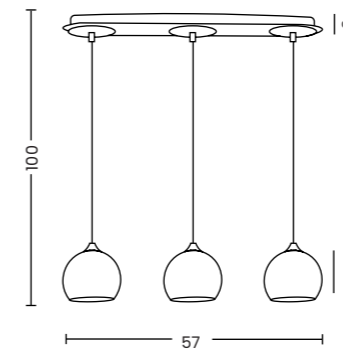

GULIA

Gulia 1 Black
AZ0630

Gulia 1 Chrom
AZ0641

Gulia 1 Gold
AZ4980

Gulia 1
Code / Color

- AZ0630 black
- AZ0641 chrome
- AZ4980 gold

Material
aluminium

Light source
1 x GU10 only LED

Gulia Wall
Code / Color

- AZ1235 black

Material
aluminium

Light source
1 x GU10 only LED

GULIA

Gulia 3
Code / Color

- AZ0637 chrome
- AZ0638 white

Material
aluminium

Light source
3 x GU10 only LED

Gulia 7 Black
Code / Color

- AZ0635 black

Material
aluminium

Light source
7 x GU10 only LED