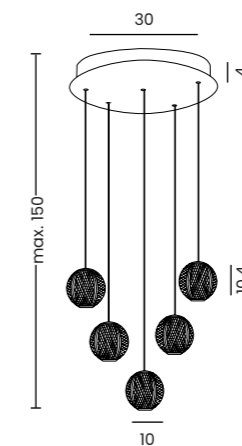

EDEM 5 ROUND

Edem 5 Round Bk  
AZ6017

Edem 5 Round Go  
AZ6018

Edem 5 Round

- Code / Color
  - AZ6017 black
  - AZ6018 gold
- Material: aluminium / acryl
- Light source: 5 x LED integrated
- Power: 21W
- Kelvins: 3000K
- Lumens: 1680lm