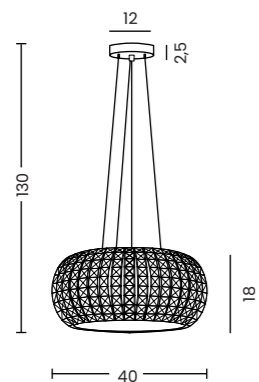

SOPHIA

Sophia 5  
AZ0522

Sophia 6 TOP  
AZ0695

Sophia 5  
Code / Color ● AZ0522 clear / chrome  
Material crystal K9 / aluminium / PVC  
Light source 5 x E14 only LED

Sophia 6 Top  
Code / Color ● AZ0695 clear / chrome  
Material crystal K9 / aluminium / PVC  
Light source 6 x E14 only LED