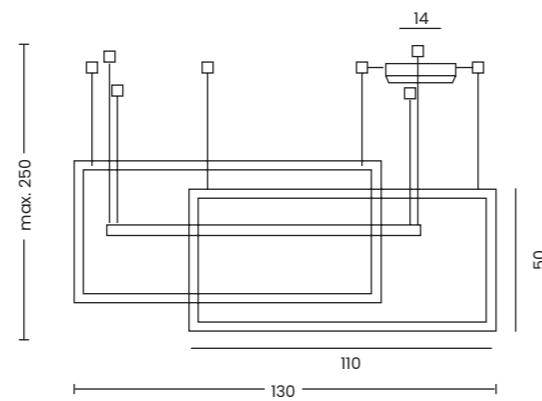

QUADRATUS

Quadratus Wall White  
AZ2993

Quadratus Wall Black  
AZ2994

<b>Quadratus Wall</b>	
Code / Color	○ AZ2993 white ● AZ2994 black
Material	aluminium / PVC
Light source	3 x LED integrated
Power	142W
Kelvins	3000K
Lumens	1308lm
Dimmable	YES, TRIAC DIMMER