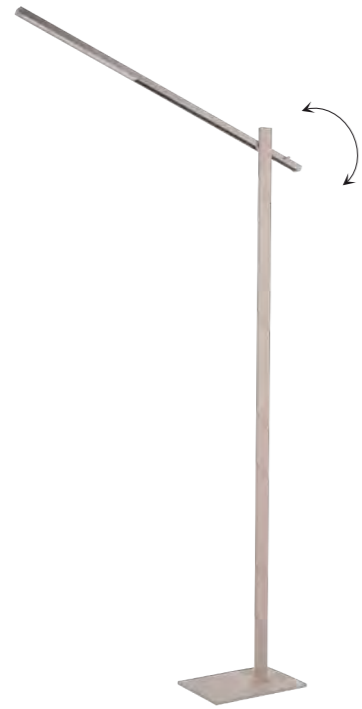

ONTARIO FLOOR DIMM SWITCH NEW

Ontario Floor DIMM Switch Beige
AZ6804