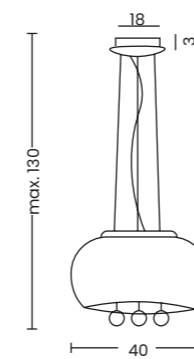

Quince 40
Code / Color | O AZ0701 white / clear / chrome
Material | glass / crystal K9 / metal
Light source | 5 x G9 only LED

Quince 50
Code / Color | O AZ0702 white / clear / chrome
Material | glass / crystal K9 / metal
Light source | 6 x G9 only LED