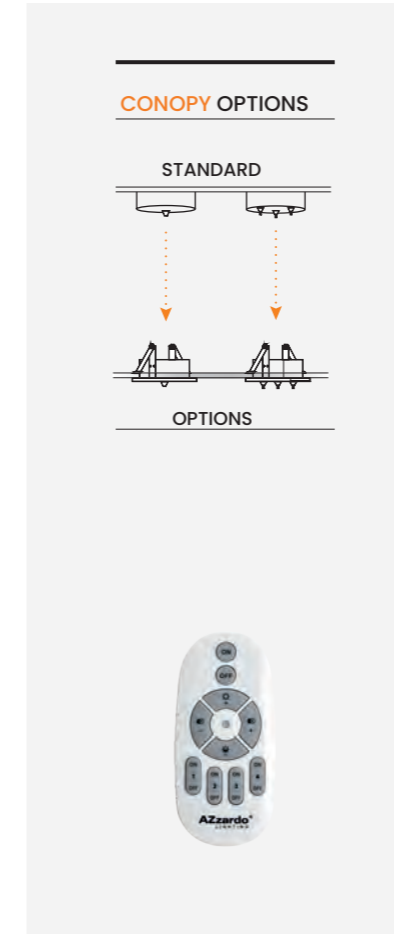

HALO

Halo Pendant 100+80+60 CCT
+ Remote Control

Code / Color	○ AZ4974 white ● AZ4975 black ● AZ4976 gold
Material	aluminium / acryl
Light source	3 x LED integrated
Power	180W
Kelvins	3000 - 6000K
Lumens	14400lm
Dimmable	YES
CCT	YES
Remonte Control	YES

Halo Pendant 80+60+40 CCT
+ Remote Control

Code / Color	○ AZ4971 white ● AZ4972 black ● AZ4973 gold
Material	aluminium / acryl
Light source	3 x LED integrated
Power	120W
Kelvins	3000 - 6000K
Lumens	9600lm
Dimmable	YES
CCT	YES
Remonte Control	YES

CONOPY OPTIONS

HALO

Halo Pendant 120+100+80 CCT
+ Remote Control

Code / Color	● AZ5349 black ● AZ5350 gold
Material	aluminium / acryl
Light source	3 x LED integrated
Power	180W
Kelvins	3000 - 6000K
Lumens	14400lm
Dimmable	YES
CCT	YES
Remonte Control	YES