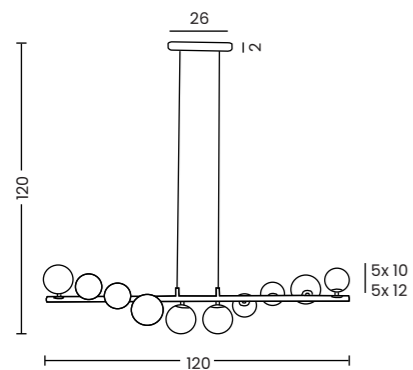

SYBILLA

Sybilla 10 Pendant Ch  
AZ2100

Sybilla 10 Pendant Bk  
AZ4404

Sybilla 10 Pendant Go  
AZ4407

Sybilla 10 Pendant

- |              |                              |
|--------------|------------------------------|
| Code / Color | ● AZ2100 white / chrome      |
|              | ● AZ4404 white / black       |
|              | ● AZ4407 white / satin brass |
| Material     | aluminium / glass            |
| Light source | 10 x G9 only LED             |