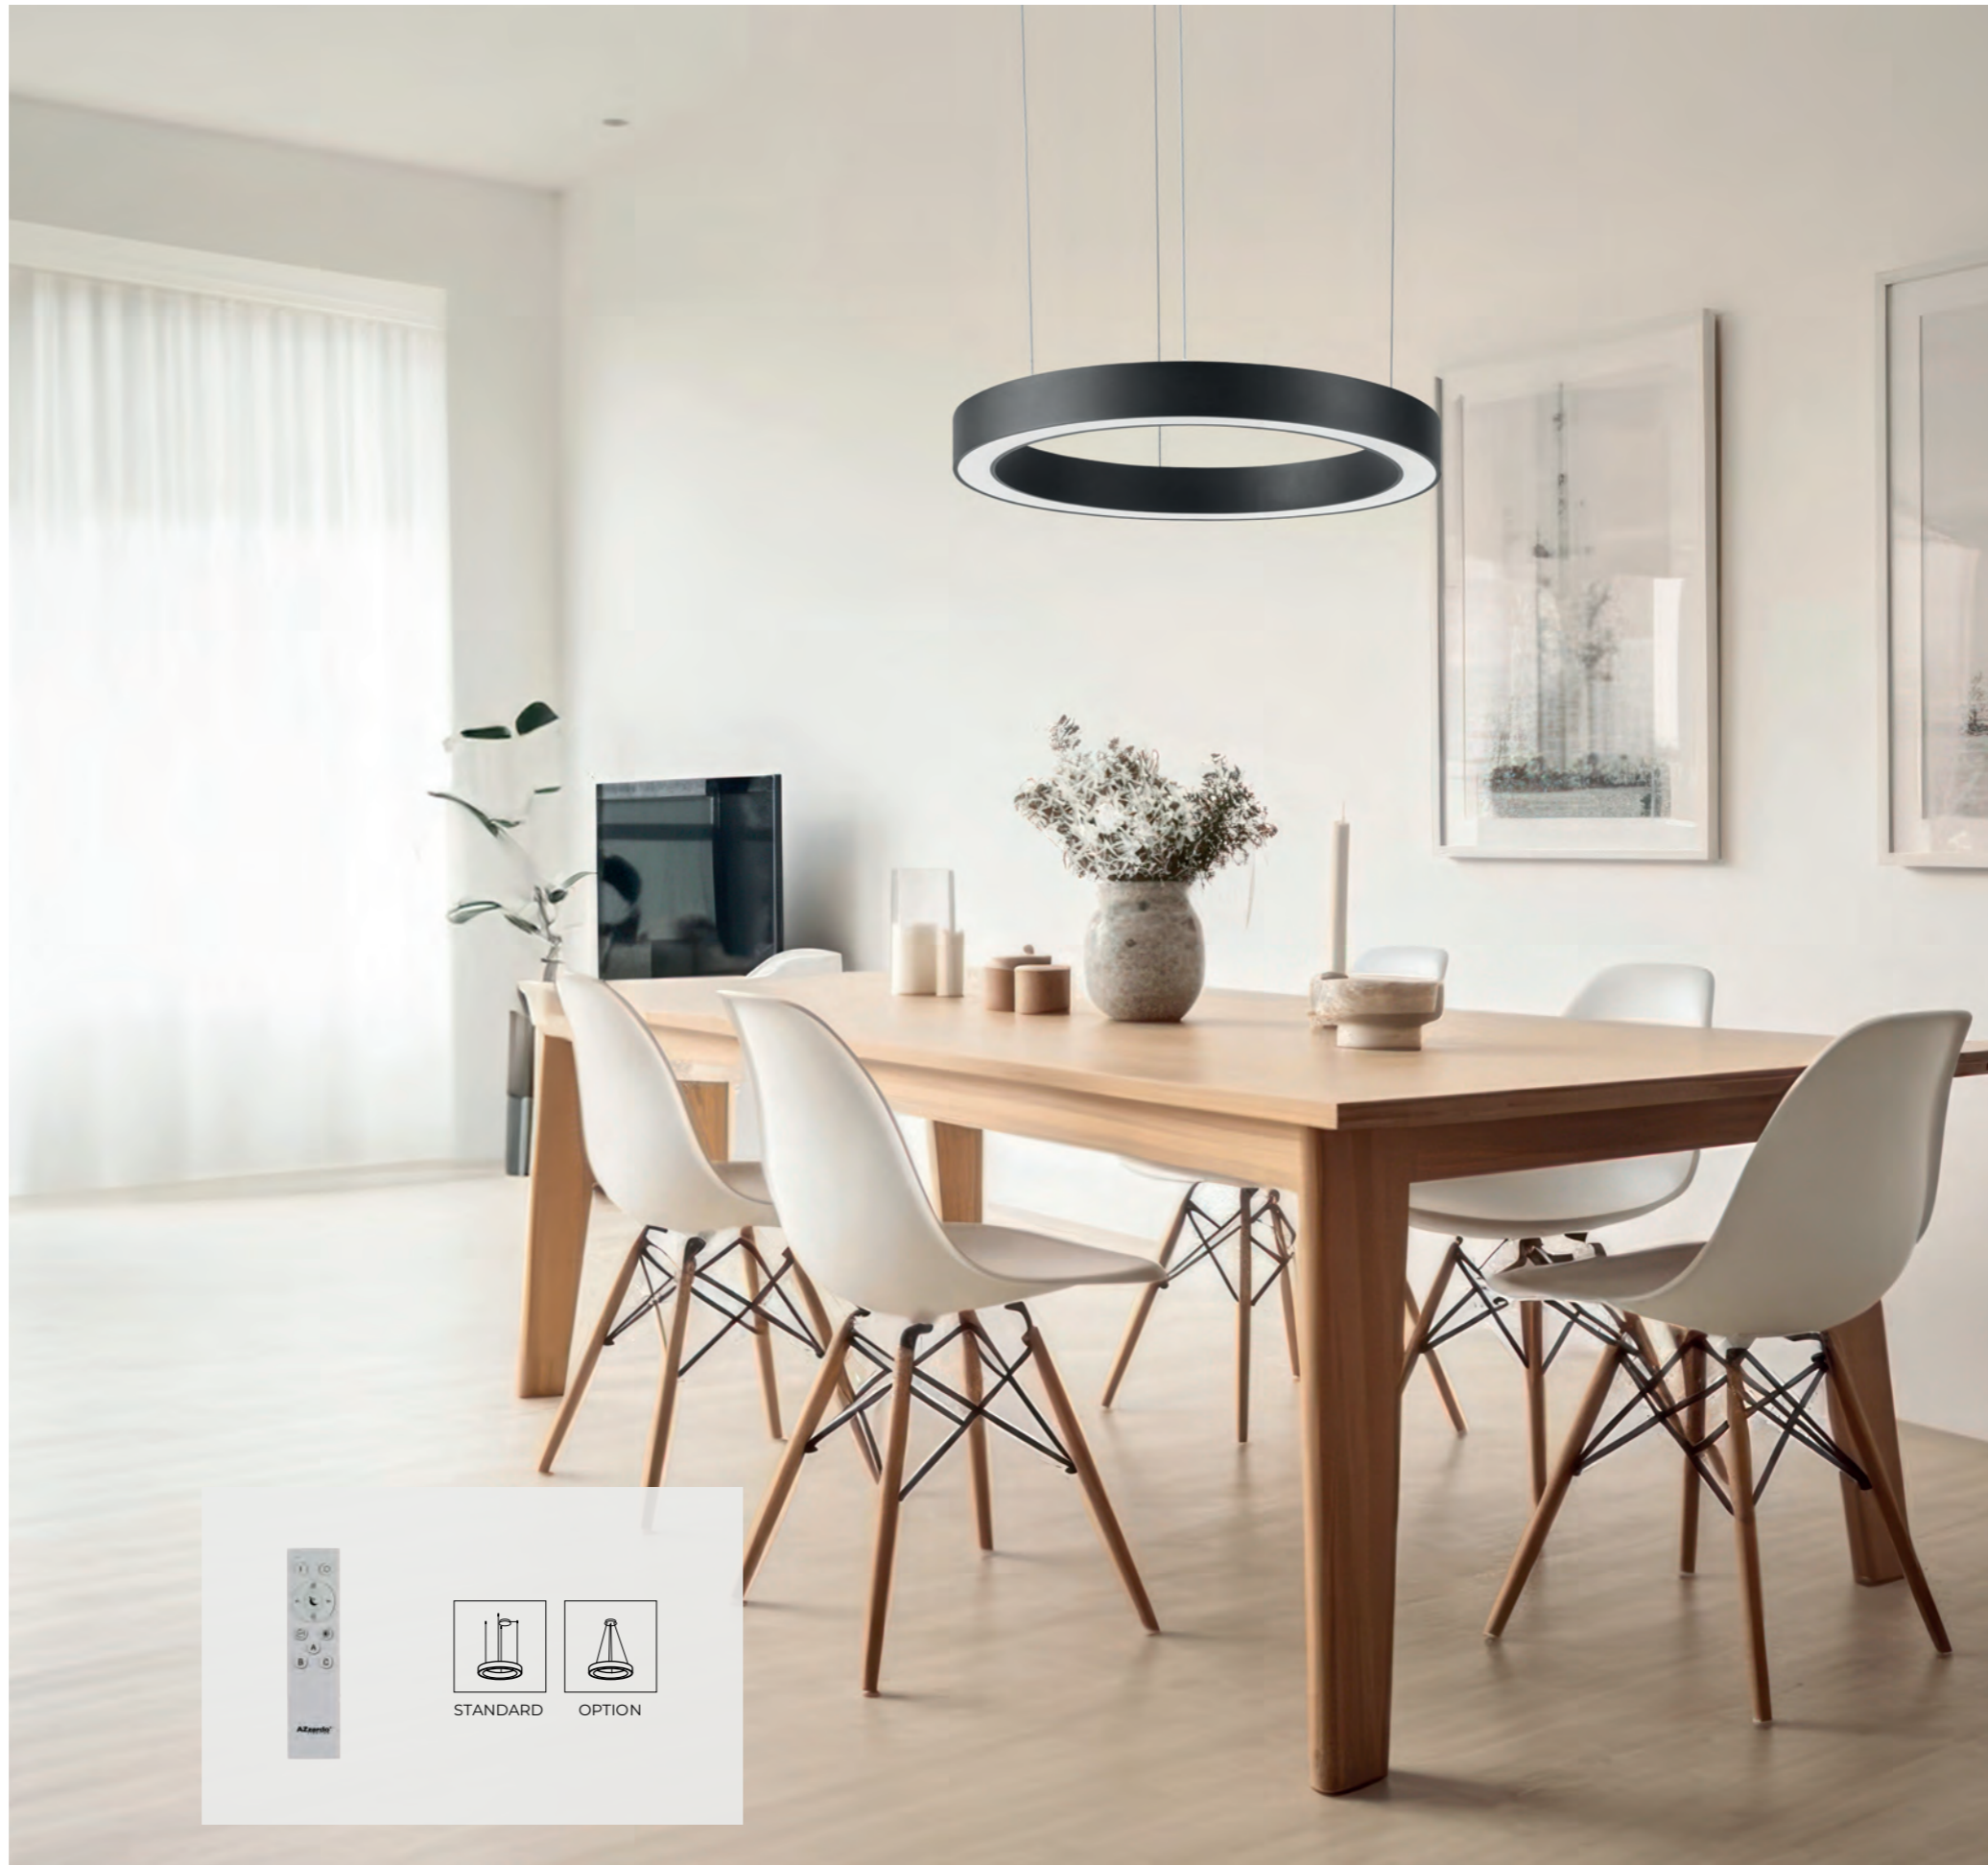

MARCO

MARCO

Marco Pendant 60 CCT + Remote Control

Code / Color	○ AZ5043 white ● AZ5044 black ● AZ5045 gold
Material	aluminium / PVC
Light source	1 x LED integrated
Power	50W
Kelvins	3000 - 6500K
Lumens	2750lm
Dimmable	YES
CCT	YES
Remote Control	YES

Marco Pendant 80 CCT + Remote Control

Code / Color	○ AZ5046 white ● AZ5047 black ● AZ5048 gold
Material	aluminium / PVC
Light source	1 x LED integrated
Power	60W
Kelvins	3000 - 6500K
Lumens	3300lm
Dimmable	YES
CCT	YES
Remote Control	YES

Marco Pendant 100 CCT + Remote Control

Code / Color	○ AZ5049 white ● AZ5050 black ● AZ5051 gold
Material	aluminium / PVC
Light source	1 x LED integrated
Power	80W
Kelvins	3000 - 6500K
Lumens	4400lm
Dimmable	YES
CCT	YES
Remote Control	YES

Marco Pendant 120 CCT + Remote Control

Code / Color	○ AZ5052 white ● AZ5053 black ● AZ5054 gold
Material	aluminium / PVC
Light source	1 x LED integrated
Power	100W
Kelvins	3000 - 6500K
Lumens	5500lm
Dimmable	YES
CCT	YES
Remote Control	YES