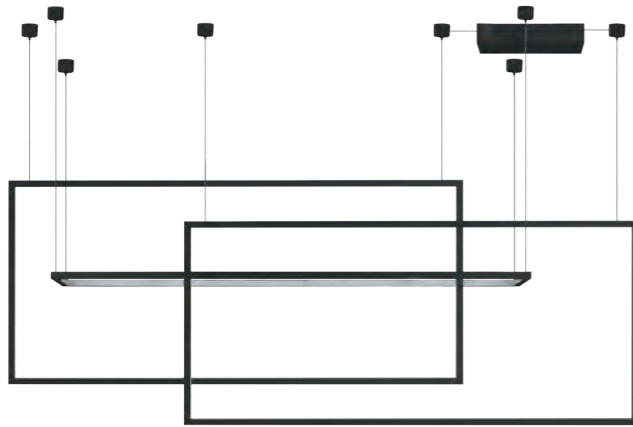

METRIC

Metric Black
AZ2914