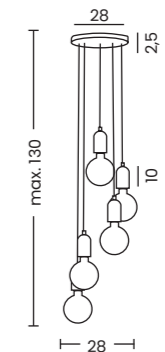

Volta 5

- Code / Color ○ AZ2386 grey
- Material aluminium / concrete
- Light source 5 x E27 only LED