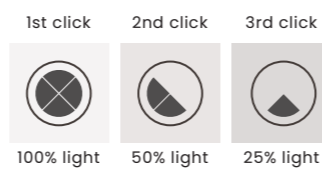

3-STEP DIMM SYSTEM