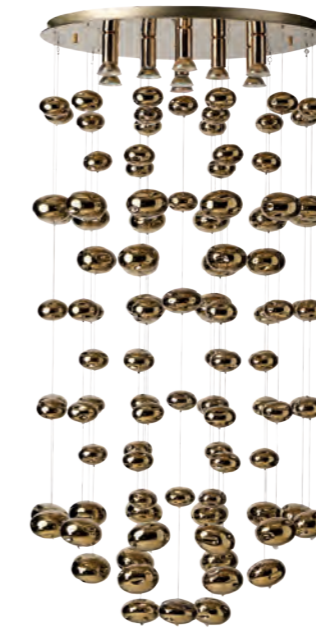

LUVIA

Luvia XL Gold
AZ3073