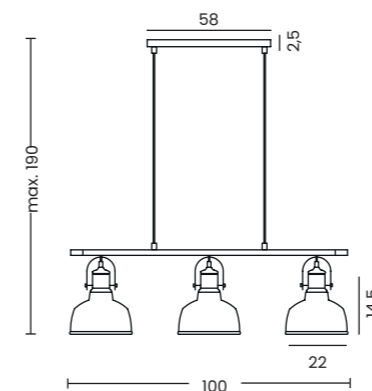

Darling 3 Line Black
Code / Color ● AZ2144 black
Material metal
Light source 3 x E27 only LED