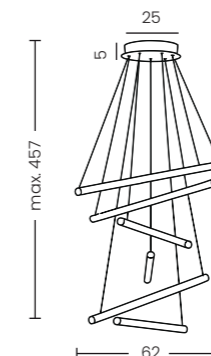

Palos 6 3-Step DIMM BK

- Code/Color ● AZ6778 black / clear
- Finish brushed / shiny
- Material aluminium / glass
- Light source 6 x LED integrated
- Power 57W
- Lumens 3035lm
- Kelvins 3000K
- Dimmable yes
- Type of control 3-STEP DIMMER