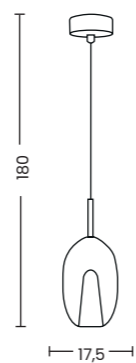

Grace B Clear
Code / Color | O AZ6272 sand white / clear
Material | aluminium / glass
Light source | E27