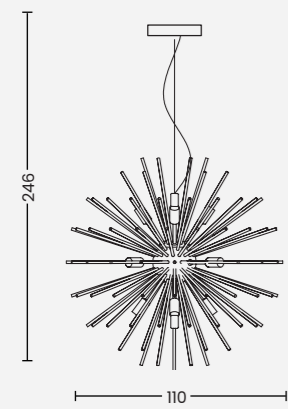

Material | aluminium
Light source | 12 x G9
Power | 40W

Material | aluminium
Light source | 12 x G9
Power | 40W