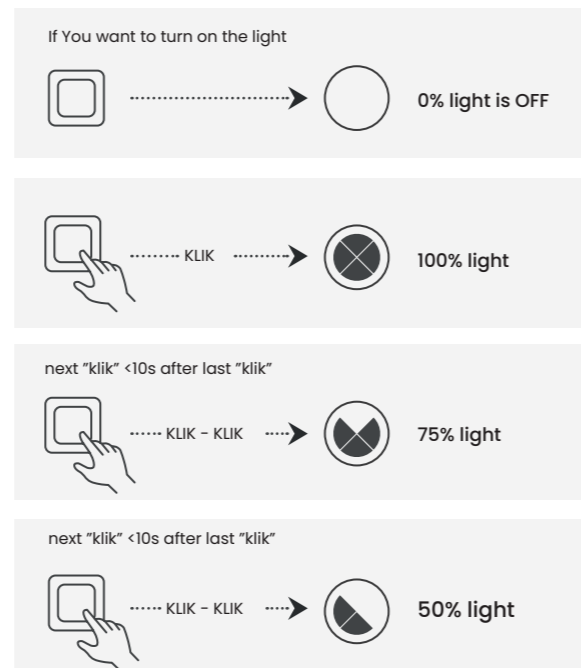

3-Step diming system