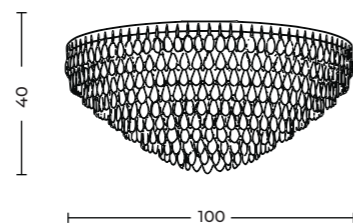

BURANO 100 PENDANT CH NEW

Burano 100 Pendant Ch

Code/Color ● AZ6907 chrome / clear
Finish shiny / shiny
Material aluminium / crystal
Light source 28 x E14 only LED

Burano 100 Top Ch

Code/Color ● AZ6909 chrome / clear
Finish shiny / shiny
Material aluminium / crystal
Light source 28 x E14 only LED