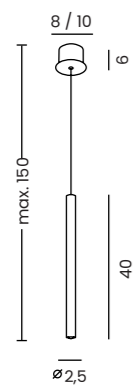

Ilios 1 Pendant

Code / Color	● AZ5741 black ● AZ5742 gold ○ AZ5743 white
Material	aluminium
Light source	1 x LED integrated
Power	4W
Kelvins	3000K
Lumens	320lm