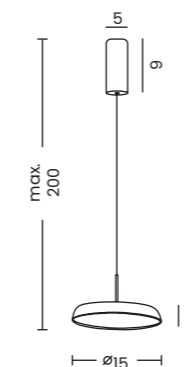

3-Step diming system

CLARA PENDANT

Clara Pendant 15

Code / Color	● AZ5807 black ○ AZ5808 champagne brown ○ AZ5809 white
Material	aluminium / PVC
Light source	1 x LED integrated
Power	12W
Kelvins	3000K
Lumens	960lm

Clara Pendant 60 CCT Switch DIMM

Code / Color	● AZ5815 black ○ AZ5816 champagne brown ○ AZ5817 white
Material	aluminium / PVC
Light source	1 x LED integrated
Power	50W
Kelvins	3000 / 4000 / 6000K
Lumens	4000lm
Dimmable	YES, 3-STEP DIMMER
CCT	YES, CCT SWITCH