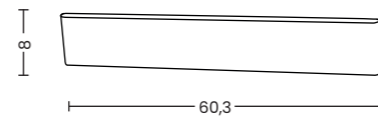

Norman Wall XL White

Code / Color	○ AZ1888 white
Material	aluminium / PVC
Light source	2 x LED integrated
Power	21W
Kelvins	3000K
Lumens	953lm