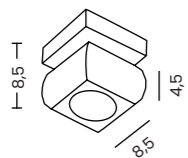

Rubic 1 Top
Code / Color ● AZ0489 clear / chrome
Material aluminium / glass
Light source 1 x G9 only LED

Rubic 4 Top
Code / Color ● AZ0492 clear / chrome
Material aluminium / glass
Light source 4 x G9 only LED