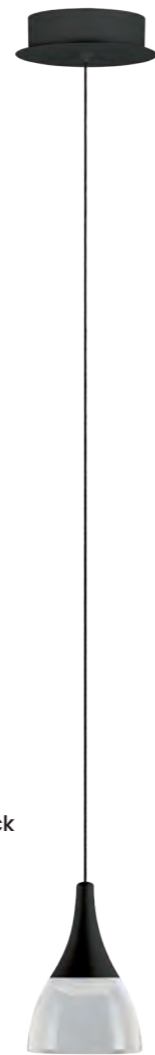

Dalmatia 1 Black
AZ2847

Dalmatia 1

Code / Color	● AZ2847 black ○ AZ2909 white
Material	aluminium / acryl
Light source	1 x LED integrated
Power	6W
Kelvins	3000K
Lumens	357lm