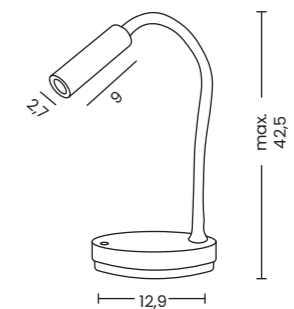

OLMO TABLE DIMM NFC CHARGER BK

Olmo Table DIMM NFC Charger	
Code / Color	● AZ5912 black
Material	aluminium / PVC / gum
Light source	1 x LED integrated
Power	3W
Kelvins	3000K
Lumens	192lm
Dimmable	YES, LONG DIMM SWITCH