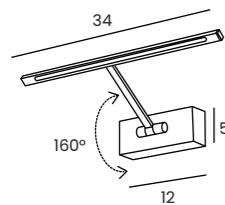

MONALISA

Monalisa 34

Code / Color

- AZ2641 chrome
- AZ2642 satin nickel
- AZ2643 black chrome

Material

aluminium

Light source

1 x LED integrated

Power

8W

Kelvins

3000K

Lumens

135lm

Monalisa 46

Code / Color

- AZ2645 chrome
- AZ2646 satin nickel
- AZ2647 black chrome

Material

aluminium

Light source

1 x LED integrated

Power

9W

Kelvins

3000K

Lumens

179lm