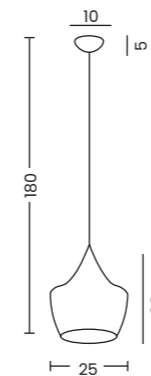

Orient White/Gold

- Code / Color   ○ AZ1341 white / amber gold
- Material   aluminium
- Light source   1 x E27 only LED