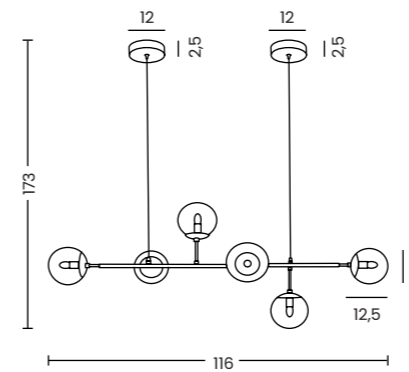

Helios 6
Code / Color ● AZ4698 black
Material metal / glass
Light source 6 x G9 only LED