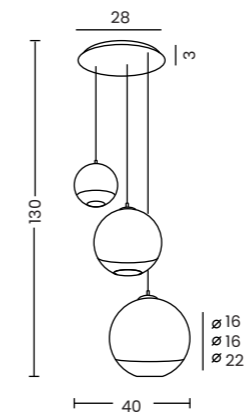

Silver Ball 3
Code / Color
Material
Light source

- AZ4750 chrome
- glass / aluminium
- 3 x E27 only LED

Silver Ball 3 Line
AZ4751