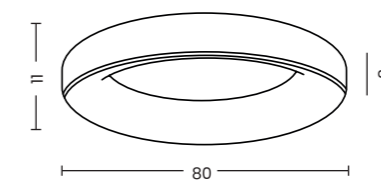

SOVANA TOP CCT

Sovana Top 45 CCT

Code / Color	○ AZ3433 white ● AZ3434 black ○ AZ3435 grey
Material	aluminium / PVC
Light source	1 x LED integrated
Power	40W
Kelvins	2700 - 6500K
Lumens	3200lm
Dimmable	YES
CCT	YES
Remote Control	YES

Sovana Top 55 CCT

Code / Color	○ AZ2724 white ○ AZ2725 grey ● AZ2726 black
Material	aluminium / PVC
Light source	1 x LED integrated
Power	50W
Kelvins	2700 - 6500K
Lumens	4000lm
Dimmable	YES
CCT	YES
Remote Control	YES

Sovana Top 80 CCT

Code / Color	○ AZ3445 white ● AZ3446 black ○ AZ3447 grey
Material	aluminium / PVC
Light source	1 x LED integrated
Power	73W
Kelvins	2700 - 6500K
Lumens	5840lm
Dimmable	YES
CCT	YES
Remote Control	YES