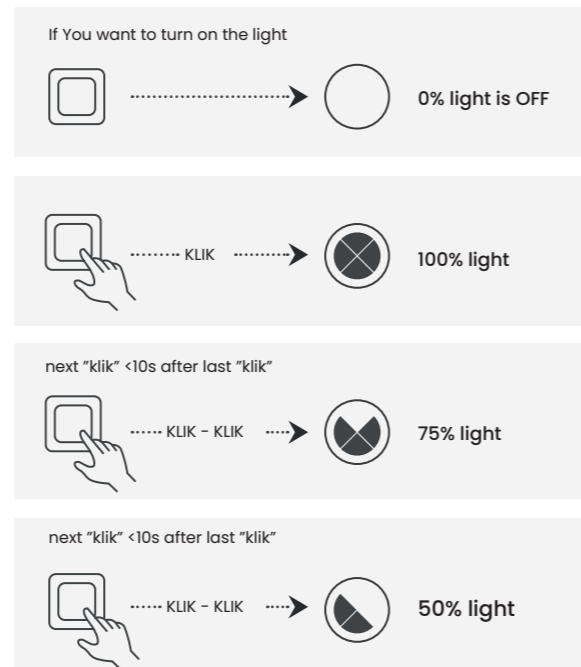

AMANDA TOP CCT SWITCH 3-STEP DIMM

Amanda Top 40 CCT Switch 3-Step DIMM

- Code / Color
  - AZ5768 black
  - AZ5769 white
  - AZ5770 gold
- Material: aluminium / PVC
- Light source: 1 x LED integrated
- Power: 35W
- Kelvins: 3000 / 4000 / 6000K
- Dimmable: YES, 3-STEP DIMMER
- CCT: YES, CCT SWITCH

3-Step diming system