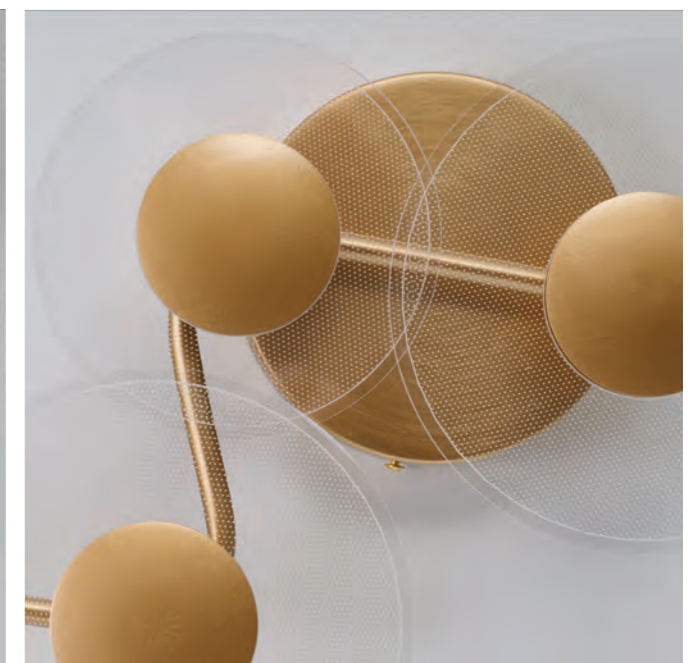

MEADOW 3-STEP DIMM GO NEW

3-STEP DIMM SYSTEM

Meadow 4 3-Step DIMM Go

Code/Color	● AZ6775 gold / clear
Finish	brushed / shiny
Material	aluminium / PVC
Light source	4 x LED integrated
Power	17W
Lumens	1028lm
Kelvins	2961K
Dimmable	yes
Type of control	3-STEP DIMMER

Meadow 6 3-Step DIMM Go

Code/Color	● AZ6776 gold / clear
Finish	brushed / shiny
Material	aluminium / PVC
Light source	6 x LED integrated
Power	24W
Lumens	1472lm
Kelvins	2942K
Dimmable	yes
Type of control	3-STEP DIMMER