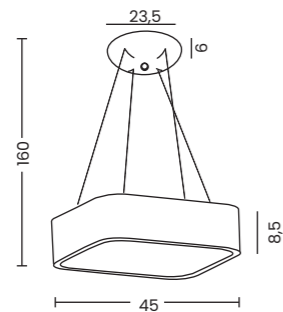

Code / Color	○ AZ3979 white ○ AZ3980 grey
Material	aluminium / PVC
Light source	1 x LED integrated
Power	32W
Kelvins	3000 - 6000K
Lumens	2560lm
Dimmable	YES
CCT	YES
Smart	YES
Remote Control	YES

Solvent S Pendant 60 + Remote Control