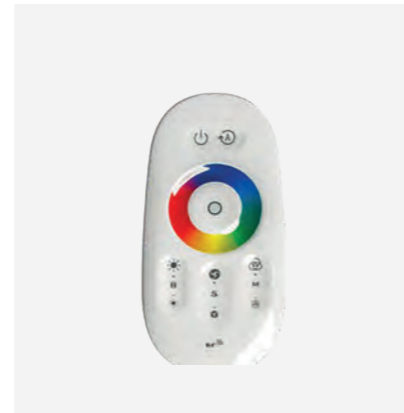

Johnny Digital LED RGB + Remote Control

- Code / Color   ● AZ4754 black
                           ○ AZ4755 white
- Material   aluminium / PVC
- Light source   1 x LED integrated
- Power   20W
- Lumens   1600lm
- Dimmable   YES
- RGB   YES
- Remote Control   YES