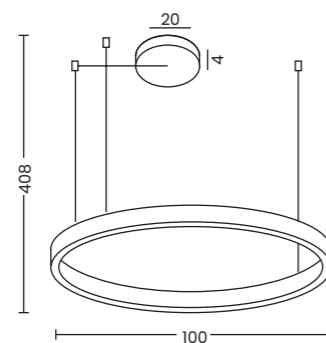

HALO

Halo Pendant 100 CCT DIMM+ remote control

Code / Color	○ AZ6477 white
	● AZ6475 black
	● AZ6476 gold
Material	aluminium / acryl
Light source	1 x LED integrated
Power	53W

HALO

Halo Top 120 CCT + Remote Control

Code / Color	● AZ5345 black
	● AZ5346 gold
Material	aluminium / acryl
Light source	1 x LED integrated
Power	60W
Kelvins	3000 - 6000K
Lumens	4800lm
Dimmable	YES
CCT	YES
Remonte Control	YES

Halo Pendant 120 CCT + Remote Control

Code / Color	● AZ5343 black
	● AZ5344 gold
Material	aluminium / acryl
Light source	1 x LED integrated
Power	60W
Kelvins	3000 - 6000K
Lumens	4800lm
Dimmable	YES
CCT	YES
Remonte Control	YES