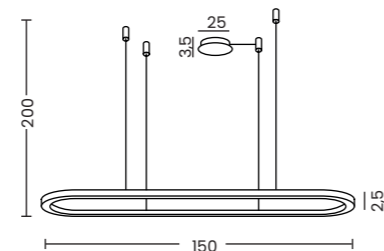

Elena 150 DIMM

Code / Color	● AZ5057 black ● AZ5058 gold
Material	aluminium / PVC
Light source	1 x LED integrated
Power	60W
Kelvins	3000K
Lumens	3200lm
Dimmable	YES, TRIAC DIMMER