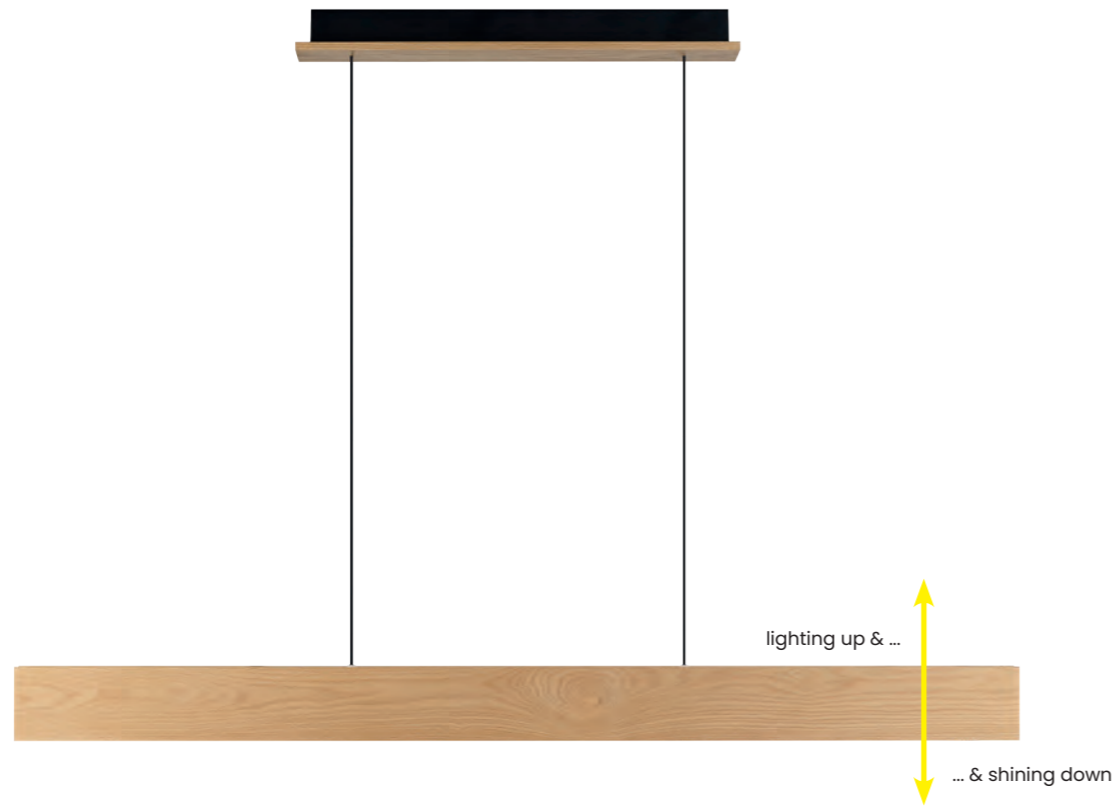

LARIA WOOD

Laria Wood
AZ2700

1. **Laria Wood**
2. Code / Color ● AZ2700 light brown / black
   - Material wood / metal / PVC
   - Light source 1 x LED integrated
   - Power 40W
   - Kelvins 2700K
   - Lumens 615lm