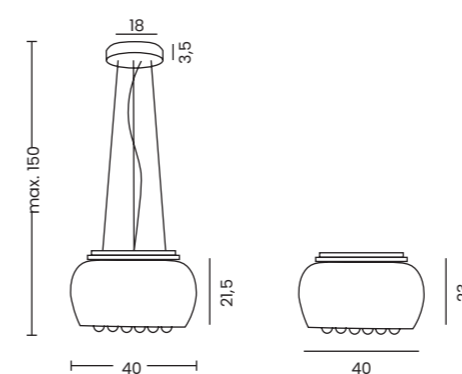

BURN

Burn Wall
AZ0911

Burn Wall
Code / Color ● AZ0911 chrome / clear
Material metal / glass / crystal K9
Light source 1 x G9 only LED

Burn 1
Code / Color ● AZ3082 chrome / clear
Material metal / glass / crystal K9
Light source 1 x G9 only LED

BURN

Burn
Code / Color ● AZ0699 chrome / clear
Material metal / glass / crystal K9
Light source 5 x G9 only LED

2 in 1

Burn 2
Code / Color ● AZ0700 chrome / clear
Material metal / glass / crystal K9
Light source 6 x G9 only LED