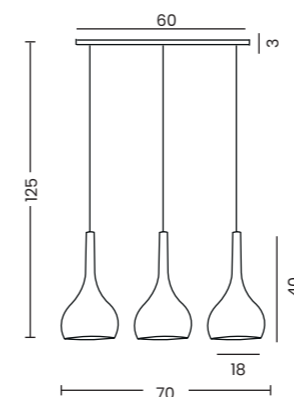

Soul 3

- Code / Color ● AZ0276 black
- Material glass / aluminium
- Light source 3 x E27 only LED