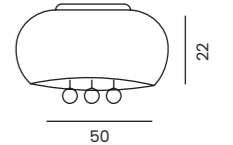

Quince 40
Code / Color | O AZ0701 white / clear / chrome
Material | glass / crystal K9 / metal
Light source | 5 x G9 only LED

Quince 50
Code / Color | O AZ0702 white / clear / chrome
Material | glass / crystal K9 / metal
Light source | 6 x G9 only LED