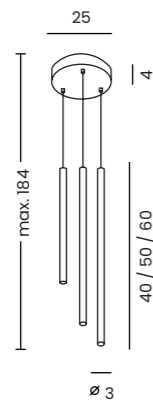

VERNO

Verno 5 3000K Bk
AZ6314

Verno 3 3000K Bk

Code / Color	● AZ6312 black
Material	aluminium
Light source	3 x LED integrated
Power	15W
Kelvins	3000K
Lumens	1200lm

Verno 5 3000K Bk

Code / Color	● AZ6314 black
Material	aluminium
Light source	5 x LED integrated
Power	25W
Kelvins	3000K
Lumens	2000lm

Verno 3 4000K Bk

Code / Color	● AZ6313 black
Material	aluminium
Light source	3 x LED integrated
Power	15W
Kelvins	4000K
Lumens	624lm

Verno 5 4000K Bk

Code / Color	● AZ6315 black
Material	aluminium
Light source	5 x LED integrated
Power	25W
Kelvins	4000K
Lumens	2000lm