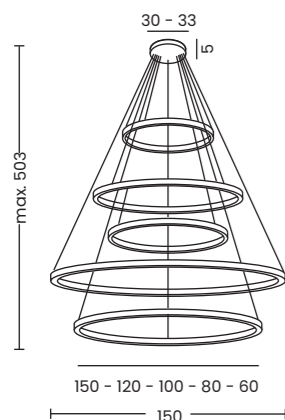

Halo Pendant 150+120+100+80+60 CCT + Remote Control

Code / Color	● AZ5351 black ● AZ5352 gold
Material	aluminium / acryl
Light source	5 x LED integrated
Power	180W
Kelvins	3000 - 6000K
Lumens	14400lm
Dimmable	YES
CCT	YES
Remote Control	YES