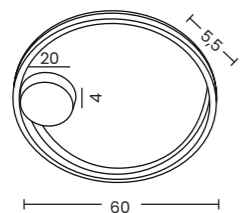

HALO

Halo 60 Top	
Code / Color	● AZ4701 black ● AZ4702 gold ○ AZ4966 white
Material	aluminium / frosted glass
Light source	1 x LED integrated
Power	38W
Kelvins	3200K
Lumens	2143lm

Halo 80 Top	
Code / Color	● AZ4703 black ● AZ4704 gold ○ AZ4958 white
Material	aluminium / frosted glass
Light source	1 x LED integrated
Power	48W
Kelvins	3200K
Lumens	1680lm

HALO

Halo Pendant 60

Code / Color	○ AZ4967 white ● AZ4968 black ● AZ4970 gold
Material	aluminium / acryl
Light source	1 x LED integrated
Power	42W
Kelvins	3000K
Lumens	1748lm

Halo Pendant 80

Code / Color	○ AZ4959 white ● AZ4960 black ● AZ4961 gold
Material	aluminium / acryl
Light source	1 x LED integrated
Power	53W
Kelvins	2900K
Lumens	3103lm

Halo Pendant 100

Code / Color	● AZ4963 black ● AZ4964 gold ○ AZ4962 white
Material	aluminium / acryl
Light source	1 x LED integrated
Power	53W
Kelvins	3000K
Lumens	2611lm