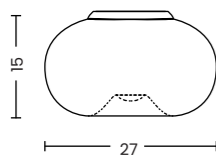

Optima C

Code / Color | O AZ0183 white / chrome
Material | glass / aluminium
Light source | 5 x E27 only LED