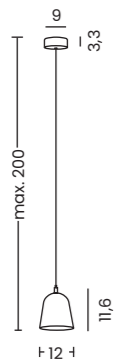

CAPRI

Capri A
Code / Color
○ AZ5645 white
● AZ5646 black
● AZ5647 gold
Material aluminium
Light source 1 x LED integrated
Power 5W
Kelvins 3000K
Lumens 361lm