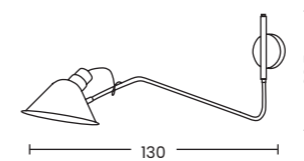

Iseo Table Bk

Code / Color	● AZ5635 black
Material	aluminium
Light source	1 x LED integrated
Power	3W
Kelvins	3000K
Lumens	158lm

DRAGO WALL BK

Drago Wall BK  
AZ5619

Drago Wall Bk  
 Code / Color ● AZ5619 black  
 Material aluminium  
 Light source 1 x E27 only LED