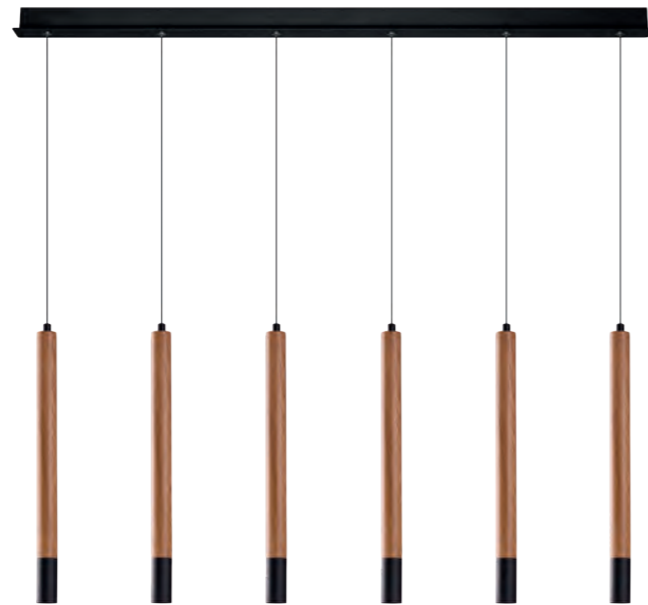

Izolda 6
AZ3340