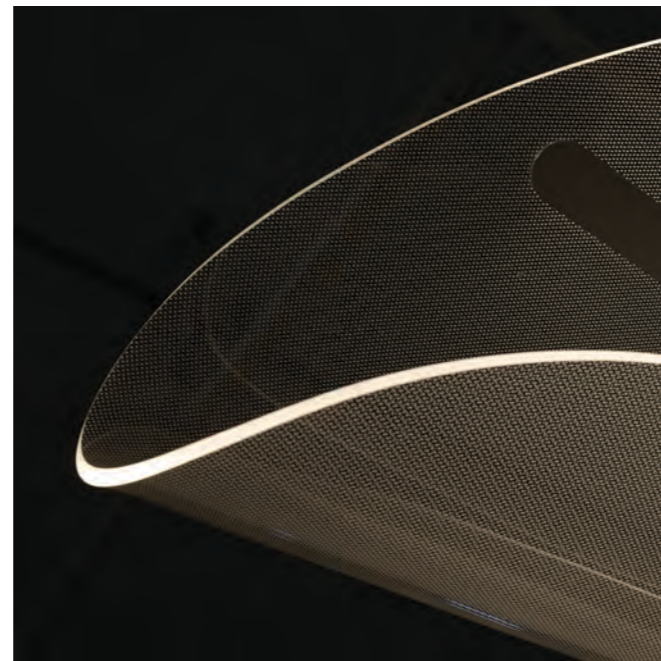

Dragonfly Pendant 3000K Bk

Code/Color	● AZ6791 black / clear
Finish	matt / shiny
Material	aluminium / acrylic
Light source	1 x LED integrated
Power	35W
Lumens	2360lm
Kelvins	3100K