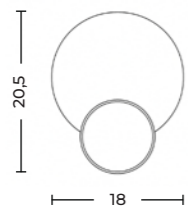

Eclipse Wall 10W 3000K

Code/Color	● AZ6667 beige / black
Finish	stone / matt
Material	travertine / aluminium
Light source	2 x LED integrated
Power	9W
Lumens	232lm
Kelvins	2906K