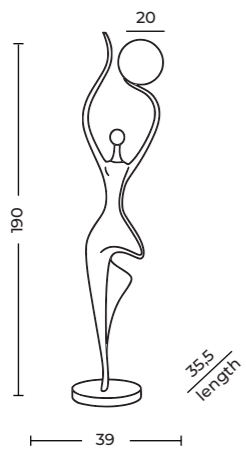

DEMETER GO NEW

Demeter Go
Code/Color   ● AZ6784 gold / white
Finish   shiny / matt
Material   FRP / aluminium / glass
Light source   1 x E27 only LED