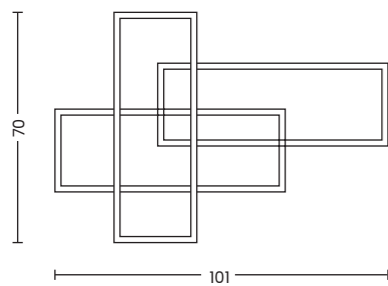

QUADRATUS

Quadratus Wall White  
AZ2993

Quadratus Wall Black  
AZ2994

<b>Quadratus Wall</b>	
Code / Color	○ AZ2993 white ● AZ2994 black
Material	aluminium / PVC
Light source	3 x LED integrated
Power	142W
Kelvins	3000K
Lumens	1308lm
Dimmable	YES, TRIAC DIMMER