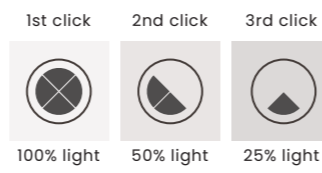

3-STEP DIMM SYSTEM