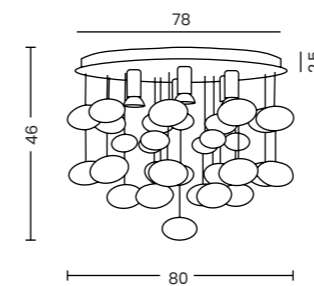

LUVIA

Luvia 80
Code / Color ● AZ2542 chrome
○ AZ2571 clear
Material metal / chrome / glass
Light source 10 x GU10 only LED

LUVIA

Luvia
Code / Color ● AZ2541 chrome
● AZ3072 gold
Material metal / chrome / glass
Light source 6 x GU10 only LED