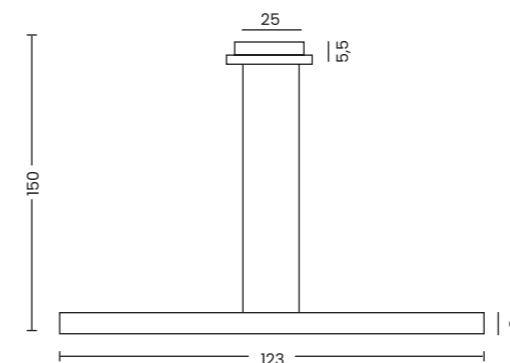

ALBERO

Albero  
AZ2701

- Albero**
- Code / Color ● AZ2701 brown / black
  - Material metal / PVC
  - Light source 1 x LED integrated
  - Power 50W
  - Kelvins 3000K
  - Lumens 1346lm

IZOLDA

Izolda 1  
AZ3339