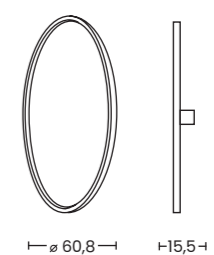

Jupiter 60 Bk
Code / Color ● AZ5618 black / iron green
Material aluminium / stone / silicone / acryl
Light source 2 x LED integrated
Power 55W
Kelvins 3000K
Lumens 5406lm