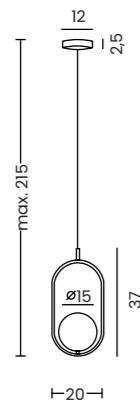

Coco 1 Pendant
Code / Color ● AZ4981 gold / white
Material aluminium / glass
Light source 1 x G9 only LED