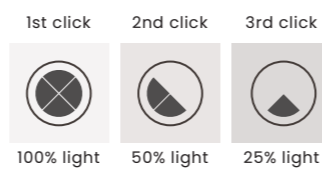

3-Step diming system

PELLE 3-STEP DIMM NEW

Pelle 3-Step DIMM Bk  
AZ5756

Pelle 3-Step DIMM Go  
AZ5656

3-STEP DIMM SYSTEM

Pelle 3-Step DIMM

- Code/Color
  - AZ5756 black
  - AZ5757 gold
- Finish: matt
- Material: aluminium
- Light source: 2 x LED integrated
- Power: 32W
- Lumens: 2400lm
- Kelvins: 3000K