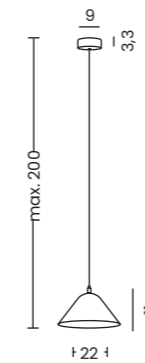

Capri C
Code / Color
○ AZ5651 white
● AZ5652 black
● AZ5653 gold
Material aluminium
Light source 1 x LED integrated
Power 5W
Kelvins 3000K
Lumens 361lm