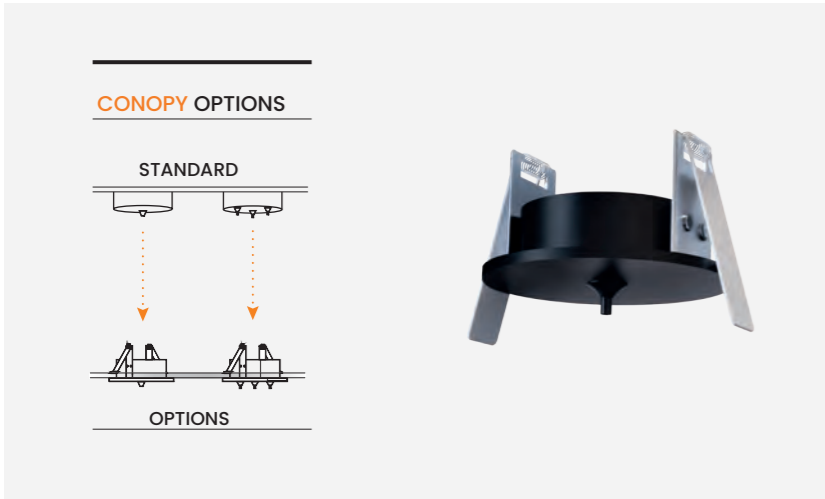

AGNES

LED TRIAC DIMM

Agnes Pendant 48 DIMM CCT Switch
Code / Color ● AZ5016 black
● AZ5017 gold
Material aluminium / PVC
Light source 1 x LED integrated
Power 38W
Kelvins 3000 / 6500K
Lumens 2100lm
Dimmable YES, TRIAC DIMMER
CCT YES, CCT SWITCH

STANDARD

OPTION

Agnes Pendant 58 DIMM CCT Switch
Code / Color ○ AZ5018 white
● AZ5019 black
● AZ5020 gold
Material aluminium / PVC
Light source 1 x LED integrated
Power 48W
Kelvins 3000 / 6500K
Lumens 2640lm
Dimmable YES, TRIAC DIMMER
CCT YES, CCT SWITCH