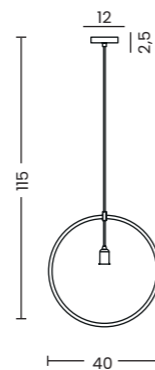

KRUG

Krug Chrome
AZ2112

Krug
Code / Color ● AZ2112 chrome
Material aluminium
Light source 1 x E27 only LED

ORSOLA

Orsola Black
Code / Color ● AZ3353 black
○ AZ3354 white
Material aluminium
Light source 2 x E27 only LED