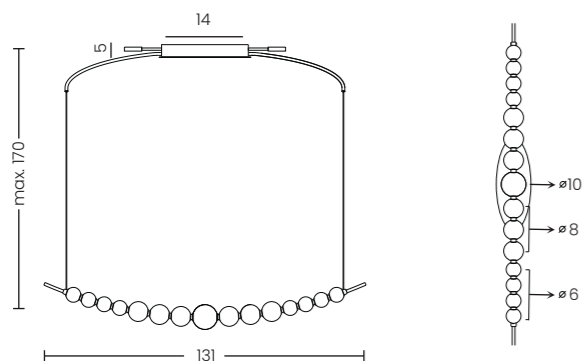

PERLA PENDANT LINE 3-STEP DIMM BK NEW

Perla Pendant Line 3-Step DIMM BK  
AZ6896

3-STEP DIMM SYSTEM

1st click	2nd click	3rd click
100% light	50% light	25% light

Perla Pendant Line 3-Step DIMM BK

Code/Color	● AZ6896 black / white
Finish	matt / matt
Material	aluminium / glass
Light source	15 x LED integrated
Power	26W
Lumens	2080lm
Kelvins	3000K
Dimmable	yes
Type of control	3-STEP DIMMER