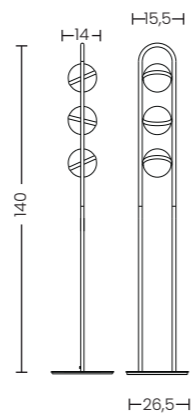

ASTRID 1 PENDANT BK & ASTRID FLOOR DIMM BK NEW

Astrid 1 Pendant Bk

Code/Color	● AZ7196 black / clear
Finish	matt / shiny
Material	aluminium / glass
Light source	1 x LED integrated
Power	6W
Kelvins	3000K

Astrid Floor DIMM Bk

Code/Color	● AZ6893 black / clear
Finish	matt / shiny
Material	aluminium / glass
Light source	3 x LED integrated
Power	24W
Kelvins	3000K
Dimmable	yes
Type of control	FOOT DIMMER