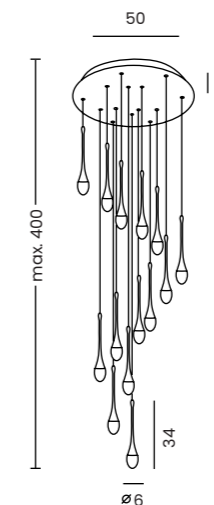

Dalma 14 Round

- Code / Color ● AZ6011 black
  ● AZ6012 gold
- Material aluminium / acryl
- Light source 14 x LED integrated
- Power 56W
- Kelvins 3000K
- Lumens 4480lm