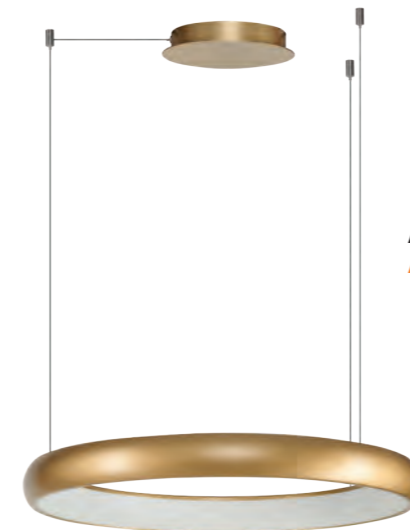

Antonio Pendant 61 Cct Go + Remote Control
AZ5064

Antonio Pendant 61 CCT + Remote Control

Code / Color	○ AZ5062 coffee ● AZ5063 black ● AZ5064 gold
Material	aluminium / PVC
Light source	1 x LED integrated
Power	50W
Kelvins	3000 - 6500K
Lumens	2700lm
Dimmable	YES
CCT	YES
Remote Control	YES