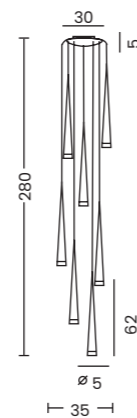

STYLO

Stylo 5

Code / Color

- AZ0208 white
- AZ0119 black
- AZ0134 chrome

Material aluminium / glass

Light source 5 x G9 only LED

Stylo 8

Code / Color

- AZ0161 black
- AZ0257 chrome

Material aluminium / glass

Light source 8 x G9 only LED