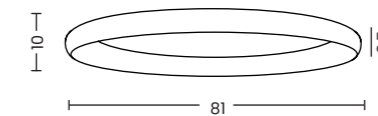

Antonio Top 81 CCT + Remote Control

Code / Color	○ AZ5074 coffee ● AZ5075 black ● AZ5076 gold
Material	aluminium / PVC
Light source	1 x LED integrated
Power	80W
Kelvins	3000 - 6500K
Lumens	4500lm
Dimmable	YES
CCT	YES
Remote Control	YES