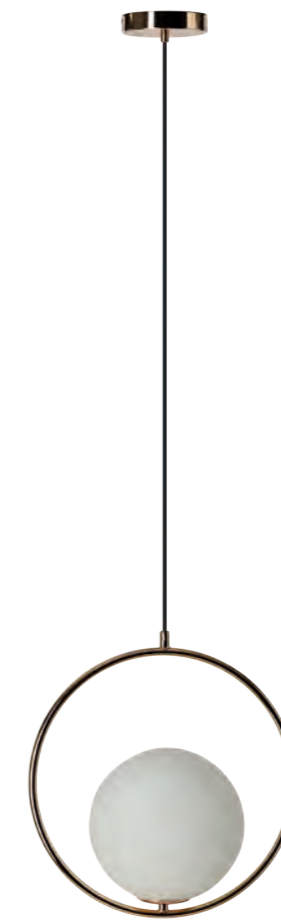

JUMBO 1 PENDANT

Jumbo 1 Pendant
AZ4983