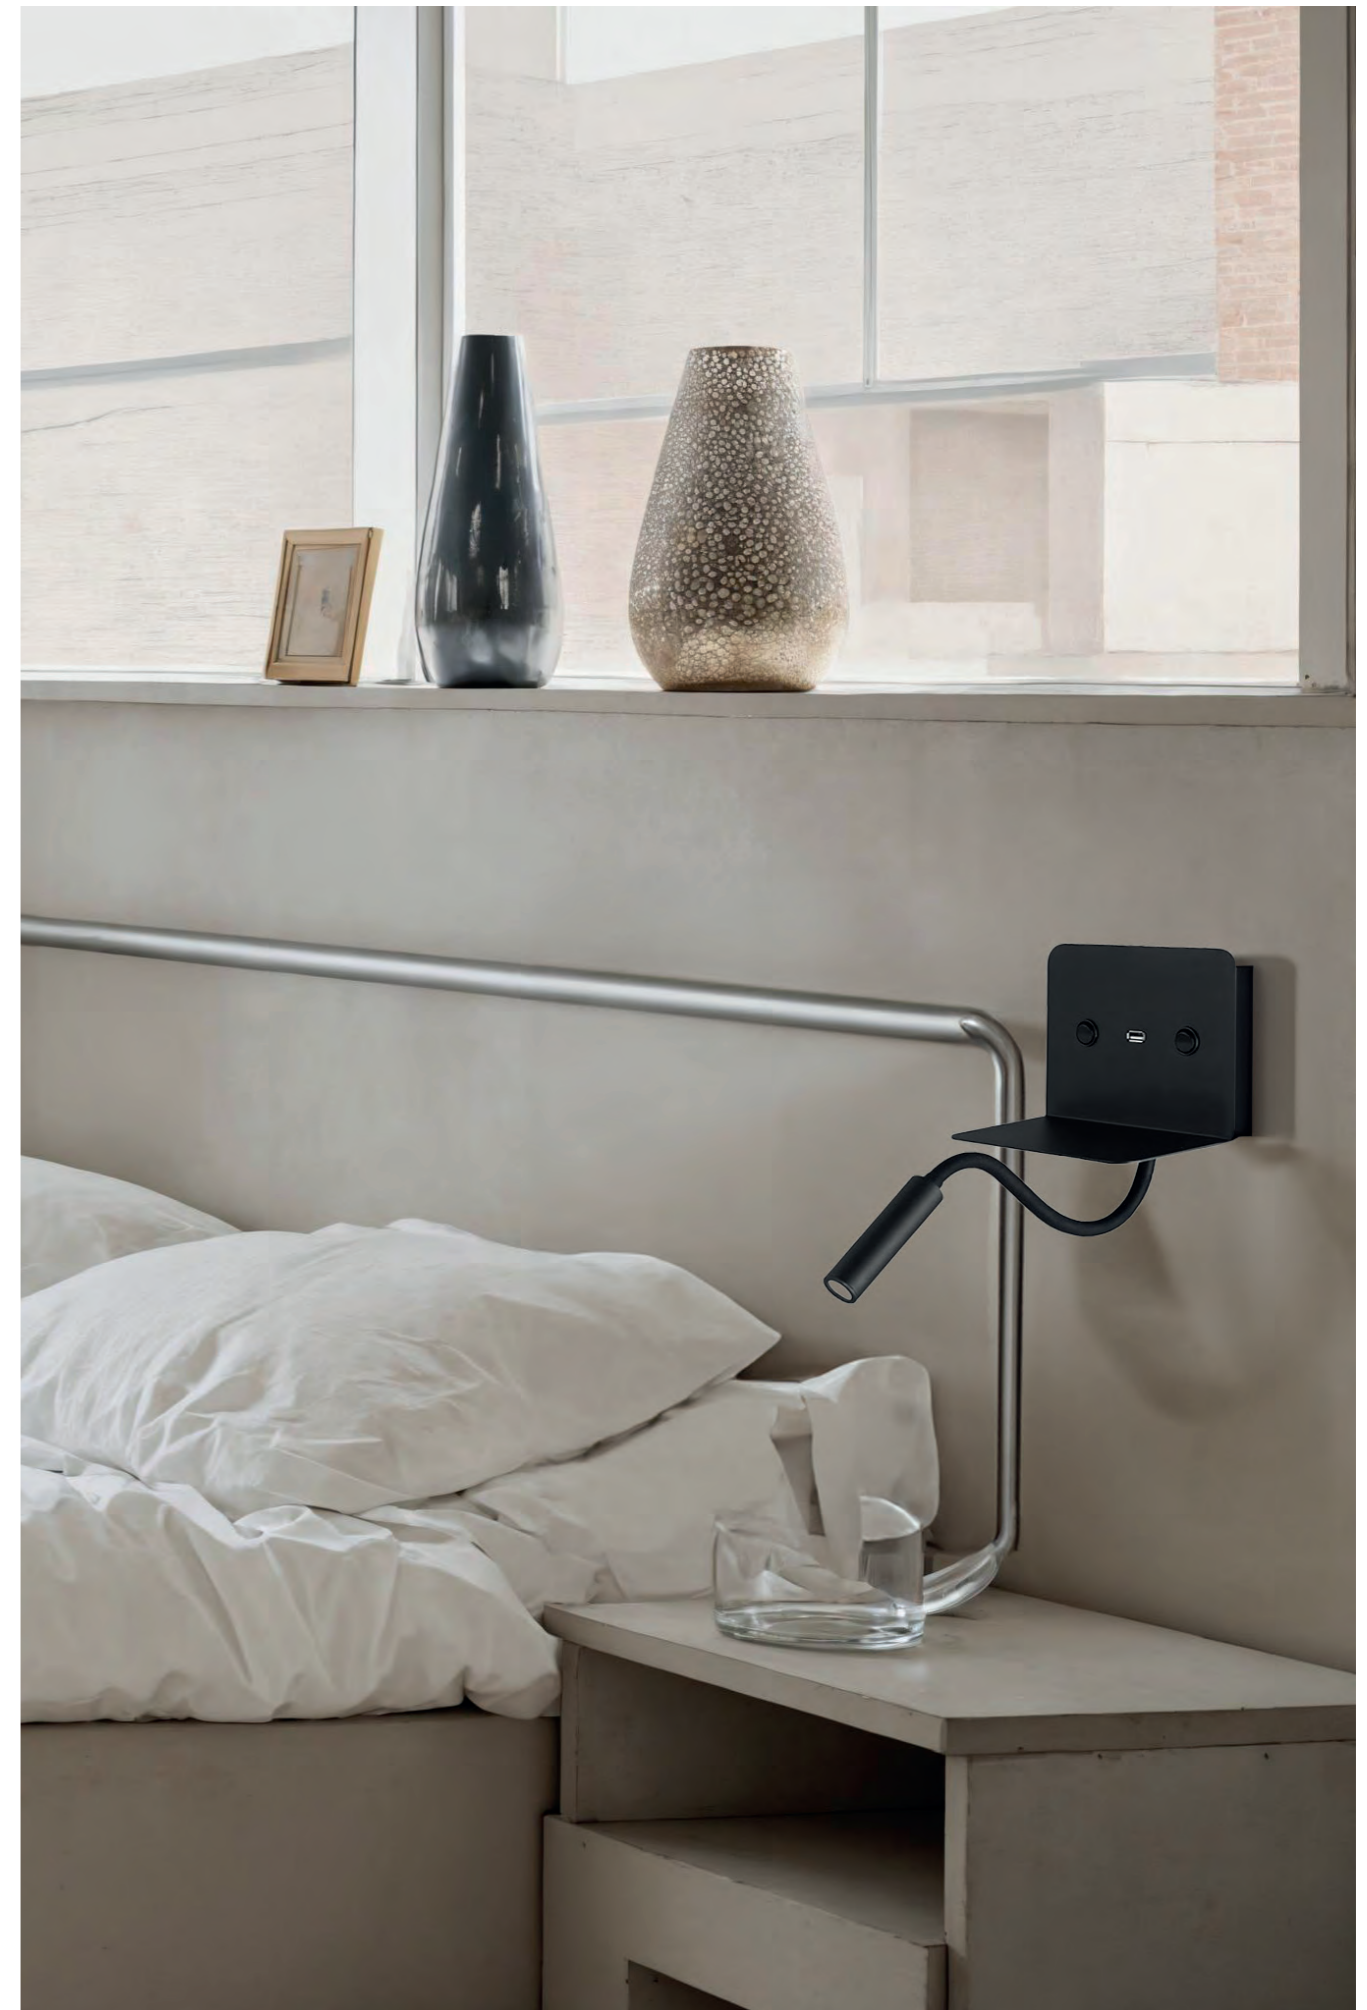

VERA

Vera

Code / Color

● AZ3201 black

○ AZ4417 white

Material

aluminium / PVC / gum

Light source

2 x LED integrated

Power

9W

Kelvins

3000K

Lumens

361lm