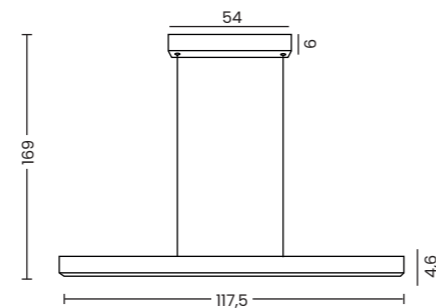

OLIVIER 120 DIMM

Olivier 120 3000K DIMM (10W+40W)

Code / Color	● AZ5106 light brown
	○ AZ5107 coffee
	○ AZ5108 white
	● AZ5109 black
	● AZ5110 gold
Material	aluminium / silicone
Light source	2 x LED integrated
Power	50W (UP 10W / DOWN 40W)
Kelvins	3000K
Lumens	2700lm
Dimmable	YES, TRIAC DIMMER