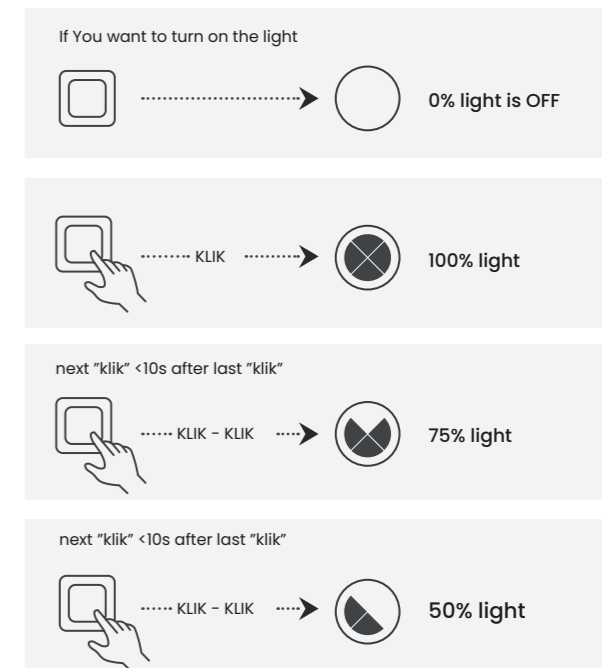

3-Step diming system