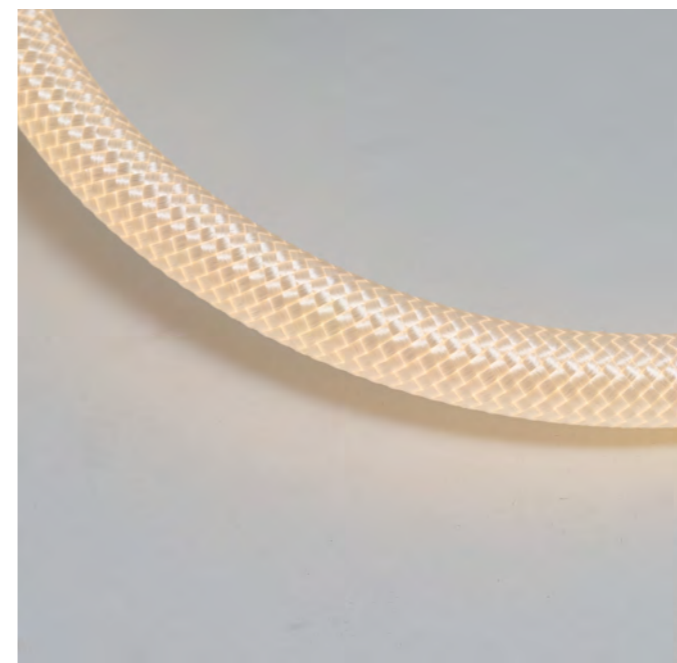

Ivy Wall Bk

Code/Color	● AZ6748 black / white
Finish	matt / matt
Material	aluminium / fabric
Light source	1 x LED integrated
Power	10W
Lumens	800lm
Kelvins	3000K