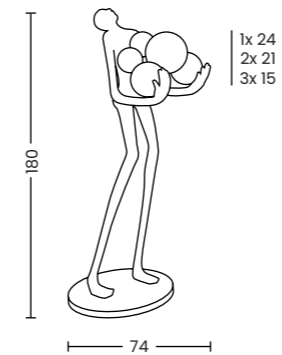

Atlas B
Code / Color ● AZ4985 black
Material resin / aluminium / PVC
Light source 6 x E14 only LED