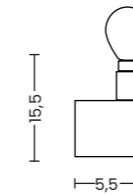

AMADEO E27
LAMPBODY AZ2419 material:
metal
color: chrome
1 x E27 only LED