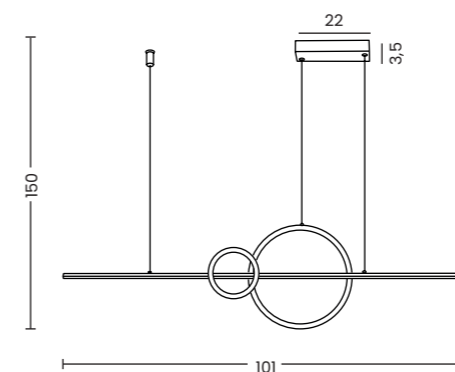

3-Step diming system

SARA 3-STEP DIMM

Sara 3-Step Dimm Bk  
AZ5259

Sara 3-Step Dimm Go  
AZ5260

Sara 3-Step DIMM

Code / Color	● AZ5259 black ● AZ5260 gold
Material	aluminium / silicone
Light source	1 x LED integrated
Power	35W
Kelvins	3000K
Dimmable	YES, 3-STEP DIMMER