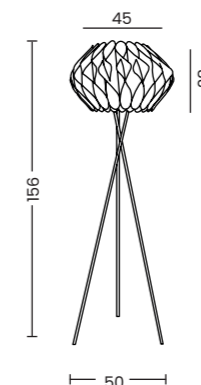

Ruben Floor
Code / Color ○ AZ2405 grey
● AZ2406 beige
Material aluminium / fabric
Light source 1 x E27 only LED