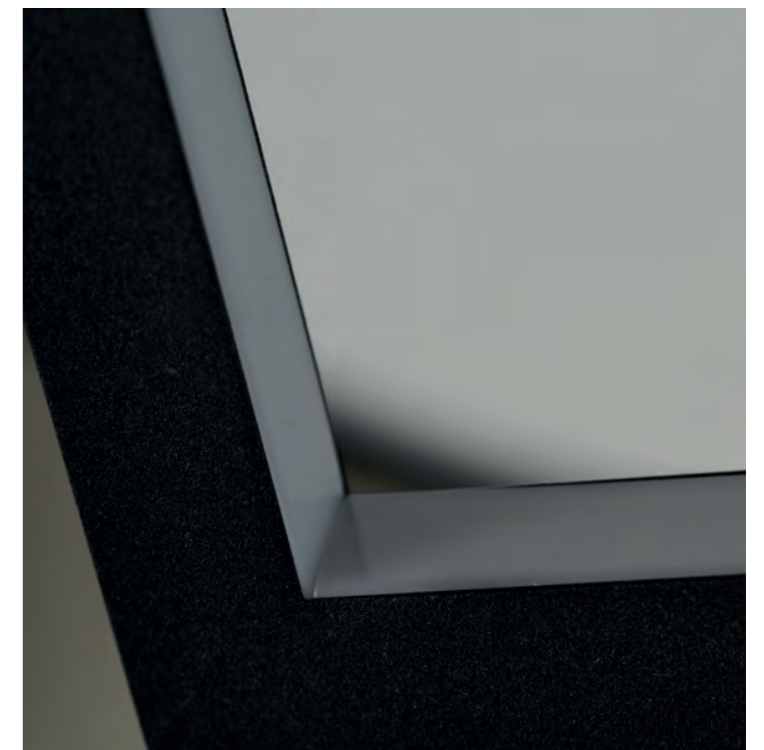

QUADRATUS

Quadratus Wall White
AZ2993

Quadratus Wall Black
AZ2994

Quadratus Wall	
Code / Color	○ AZ2993 white ● AZ2994 black
Material	aluminium / PVC
Light source	3 x LED integrated
Power	142W
Kelvins	3000K
Lumens	1308lm
Dimmable	YES, TRIAC DIMMER

QUADRATUS

Quadratus	
Code / Color	● AZ2850 black
Material	aluminium / PVC
Light source	5 x LED integrated
Power	142W
Kelvins	3000K
Lumens	1308lm
Dimmable	YES, TRIAC DIMMER