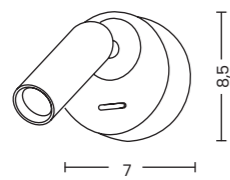

Lugano Round Wall

Code / Color	○ AZ5627 white ● AZ5628 black
Material	aluminium
Light source	1 x LED integrated
Power	3W
Kelvins	3000K
Lumens	213lm