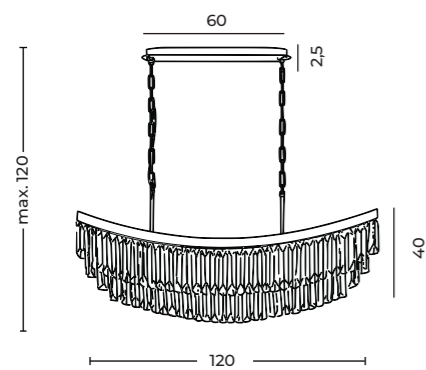

Zambezi 120 Pendant Go

- Code/Color   ● AZ6913 rose gold / clear
- Finish   shiny / shiny
- Material   aluminium / crystal
- Light source   18 x E14 only LED