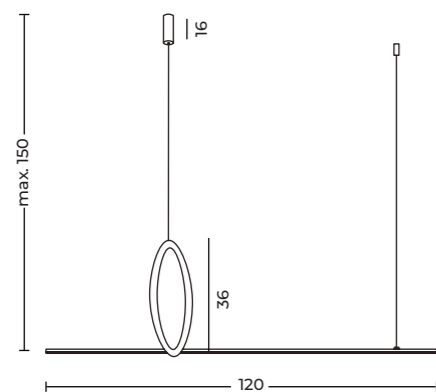

3-Step diming system

PELLE 3-STEP DIMM NEW

Pelle 3-Step DIMM Bk  
AZ5756

Pelle 3-Step DIMM Go  
AZ5656

3-STEP DIMM SYSTEM

Pelle 3-Step DIMM

- Code/Color
  - AZ5756 black
  - AZ5757 gold
- Finish: matt
- Material: aluminium
- Light source: 2 x LED integrated
- Power: 32W
- Lumens: 2400lm
- Kelvins: 3000K