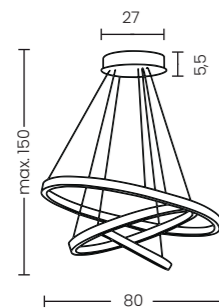

CAMELIA 40+60+80 3-STEP DIMM GO NEW

CAMELIA 40+60+80 3-STEP DIMM Go  
AZ6769

3-STEP DIMM SYSTEM

Camelia 40+60+80 3-Step DIMM Go

- Code/Color ● AZ6769 rose gold / clear
- Finish brushed / shiny
- Material aluminium / crystal
- Light source 3 x LED integrated
- Power 118W
- Lumens 4867lm
- Kelvins 2931K
- Dimmable yes
- Type of control 3-STEP DIMMER