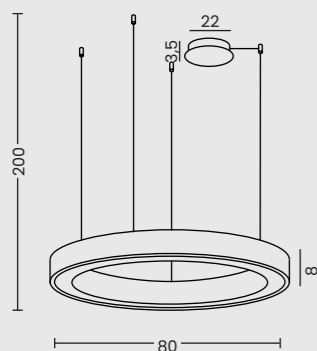

Marco Pendant 80 CCT + Remote Control

Code / Color	○ AZ5046 white ● AZ5047 black ● AZ5048 gold
Material	aluminium / PVC
Light source	1 x LED integrated
Power	60W
Kelvins	3000 - 6500K
Lumens	3300lm
Dimmable	YES
CCT	YES
Remote Control	YES