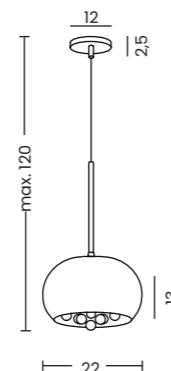

BURN

Burn Wall
AZ0911

Burn Wall
Code / Color ● AZ0911 chrome / clear
Material metal / glass / crystal K9
Light source 1 x G9 only LED

Burn 1
Code / Color ● AZ3082 chrome / clear
Material metal / glass / crystal K9
Light source 1 x G9 only LED

BURN

Burn
Code / Color ● AZ0699 chrome / clear
Material metal / glass / crystal K9
Light source 5 x G9 only LED

2 in 1

Burn 2
Code / Color ● AZ0700 chrome / clear
Material metal / glass / crystal K9
Light source 6 x G9 only LED