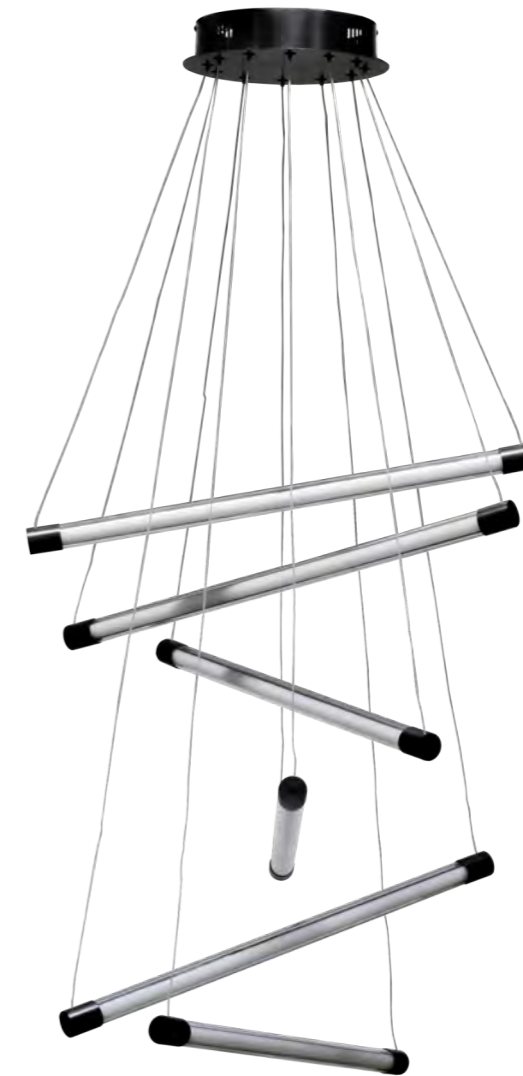

PALOS 6 3-STEP DIMM BK NEW

Palos 6 3-Step DIMM BK
AZ6778

3-STEP DIMM SYSTEM

Palos 6 3-Step DIMM BK

- Code/Color ● AZ6778 black / clear
- Finish brushed / shiny
- Material aluminium / glass
- Light source 6 x LED integrated
- Power 57W
- Lumens 3035lm
- Kelvins 3000K
- Dimmable yes
- Type of control 3-STEP DIMMER