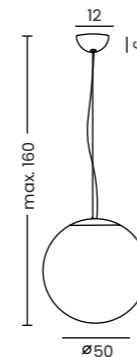

White Ball 50
Code / Color | O AZ1329 white / chrome
Material | glass / aluminium
Light source | 1 x E27 only LED