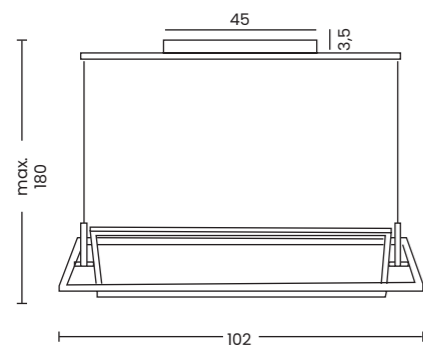

1. Viena

Code / Color	● AZ2849 black
	○ AZ2911 white
Material	aluminium / PVC
Light source	2 x LED integrated
Power	57W
Kelvins	3000K
Lumens	1724lm
Dimmable	YES, TRIAC DIMMER