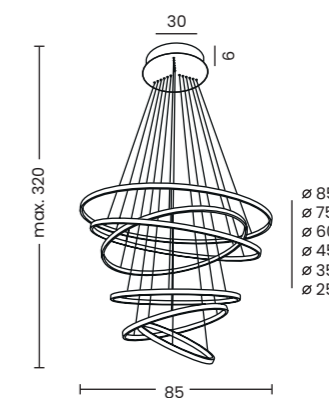

WHEEL

Wheel 6 Long Dimm Gold  
AZ2921

Wheel 6 Long Dimm Black  
AZ2923

Wheel 6 Long Dimm Chrome  
AZ2990

Wheel 6 Long DIMM	
Code / Color	● AZ2921 gold ● AZ2923 black ● AZ2990 chrome
Material	aluminium / PVC
Light source	6 x LED integrated
Power	150W
Kelvins	3000K
Lumens	8400lm
Dimmable	YES, TRIAC DIMMER