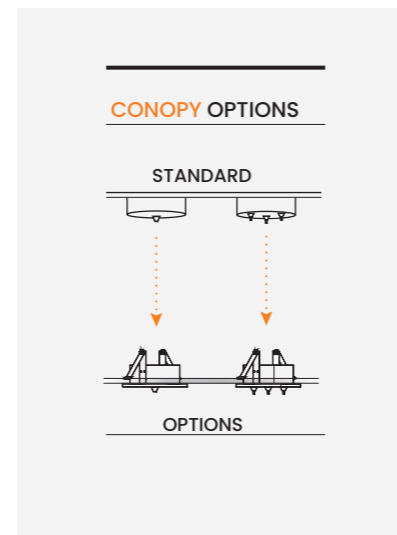

1. Halo Pendant 100+80+60
2. Code / Color
     - AZ4707 black
     - AZ4708 gold
   - Material: aluminium / frosted glass
   - Light source: 3 x LED integrated
   - Power: 120W
   - Kelvins: 3000K
   - Lumens: 4387lm
   - Dimmable: YES, TRIAC DIMMER