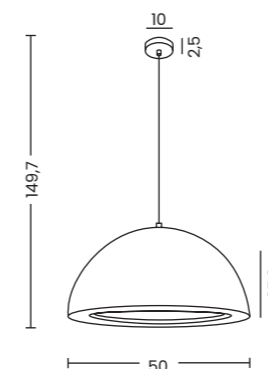

RENE

Rene	
Code / Color	● AZ5901 coffee ● AZ5902 beige
Material	aluminium / PVC
Light source	3 x E27 only LED