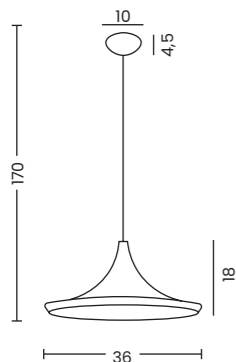

Chink
Code / Color
○ AZ1342 white / gold
● AZ1407 black / gold
Material metal
Light source 1 x E27 only LED