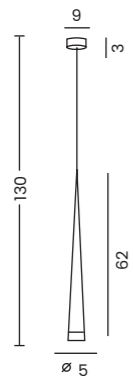

STYLO

Stylo 1

- Code / Color
  - AZ0206 white
  - AZ0116 black
  - AZ0117 chrome
- Material
  - aluminium / glass
- Light source
  - 1 x G9 only LED

STYLO

Stylo 3

- Code / Color
  - AZ0207 white
  - AZ0118 black
- Material
  - aluminium / glass
- Light source
  - 3 x G9 only LED