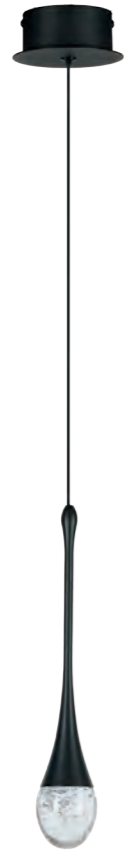

DALMA 1

Dalma 1 Bk
AZ6005