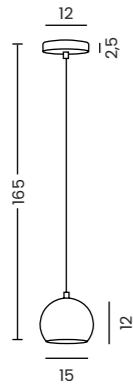

NOA

Noa 1 Chrome
AZ1045

Noa 1

Code / Color ● AZ1045 chrome / white
Material aluminium
Light source 1 x E14 only LED

Noa 7

Code / Color ● AZ1043 chrome / white
Material aluminium
Light source 7 x E14 only LED