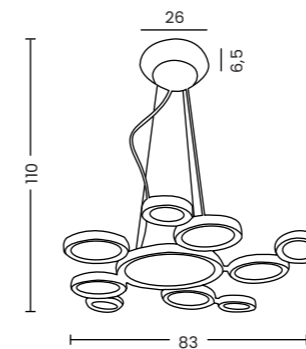

OLIMP

Olimp  
AZ2450

Olimp	
Code / Color	● AZ2450 chrome
Material	aluminium / crystal K9
Light source	6 x LED integrated
Power	50W
Kelvins	2800K
Lumens	904lm

SATELLITE

Satellite  
AZ1786

Satellite	
Code / Color	● AZ1786 chrome
Material	aluminium / PVC
Light source	11 x LED integrated
Power	106W
Kelvins	3000K
Lumens	3779lm