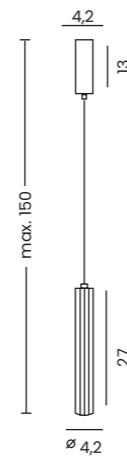

Dami 118W CCT

Code / Color	○ AZ6063 white ● AZ6064 black ● AZ6065 gold
Material	aluminium
Light source	1 x LED integrated
Power	15W
Kelvins	3000 / 4000 / 6000K
Lumens	900lm
CCT	YES, CCT SWITCH

STYLO

Stylo 1 White  
AZ0206