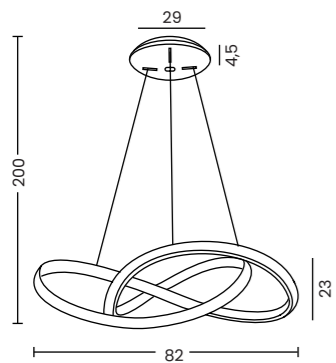

INFINITY 80 CCT + REMOTE CONTROL

Infinity 80 Cct Bk + Remote Control  
AZ5096

Infinity 80 Cct Go + Remote Control  
AZ5097

Infinity 80 CCT + Remote Control

Code / Color	● AZ5096 black ● AZ5097 gold
Material	aluminium / PVC
Light source	1 x LED integrated
Power	80W
Kelvins	3000 - 4000K
Lumens	4300lm
Dimmable	YES
CCT	YES
Remote Control	YES