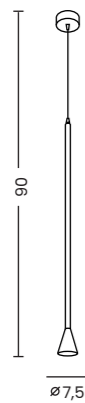

Cygnus 1 Pendant Bk
Code / Color ● AZ5621 black
Material aluminium
Light source 1 x GU10 only LED