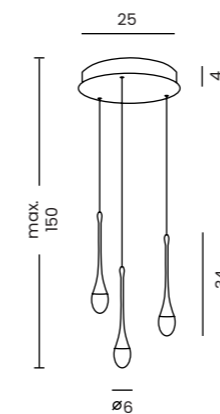

Dalma 3 Round

Code / Color	● AZ6009 black ● AZ6010 gold
Material	aluminium / acryl
Light source	3 x LED integrated
Power	28W
Kelvins	3000K
Lumens	2240lm