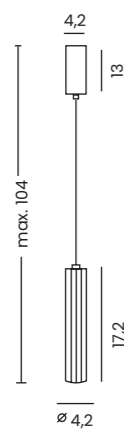

Dami 118W CCT

Code / Color	○ AZ6063 white ● AZ6064 black ● AZ6065 gold
Material	aluminium
Light source	1 x LED integrated
Power	15W
Kelvins	3000 / 4000 / 6000K
Lumens	900lm
CCT	YES, CCT SWITCH

STYLO

Stylo 1 White  
AZ0206