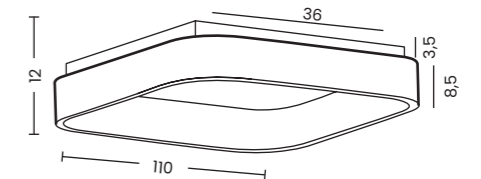

SOLVENT S TOP

Solvent S Top 45 Wh + Remote Control
AZ4003

Solvent S Top 45 + Remote Control

Code / Color	○ AZ4003 white
Material	aluminium / PVC
Light source	1 x LED integrated
Power	32W
Kelvins	3000 - 6000K
Lumens	2560lm
Dimmable	YES
CCT	YES
Smart	YES
Remote Control	YES

Solvent S Top 60 + Remote Control

Code / Color	● AZ4005 black
Material	aluminium / PVC
Light source	1 x LED integrated
Power	42W
Kelvins	3000 - 6000K
Lumens	3360lm
Dimmable	YES
CCT	YES
Smart	YES
Remote Control	YES

Solvent S Top 80 + Remote Control

Code / Color	● AZ4008 black ○ AZ4010 grey
Material	aluminium / PVC
Light source	1 x LED integrated
Power	64W
Kelvins	3000 - 6000K
Lumens	3017lm
Dimmable	YES
CCT	YES
Smart	YES
Remote Control	YES

Solvent S Top 110 + Remote Control

Code / Color	○ AZ4012 white ● AZ4013 grey
Material	aluminium / PVC
Light source	1 x LED integrated
Power	120W
Kelvins	3000 - 6000K
Lumens	9600lm
Dimmable	YES
CCT	YES
Smart	YES
Remote Control	YES