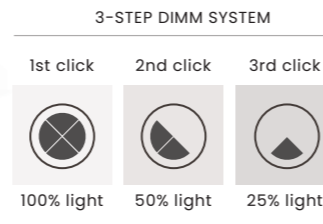

ANDORA PENDANT 5 3-STEP DIMM NEW

Andora Pendant 5 3-Step DIMM Amber
AZ6886