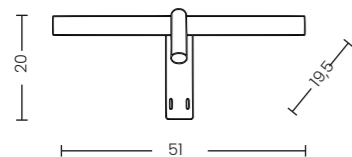

RICO WALL 10W+6W 3000K NEW

Rico Wall 10W+6W 3000K

Code/Color	● AZ7090 black
	○ AZ7091 white
Finish	matt
Material	aluminium
Light source	2 x LED integrated
Power	10W + 5W
Kelvins	3000K