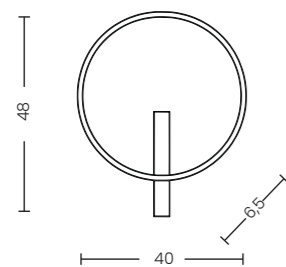

Arte Wall 25W CCT Switch BK

Code/Color	● AZ7009 black
Finish	matt
Material	aluminium / silicone
Light source	1 x LED integrated
Power	25W
Kelvins	3000 / 4000 / 6000K
Dimmable	yes
CCT	yes
Type of control	CCT SWITCH, TRIAC DIMMER