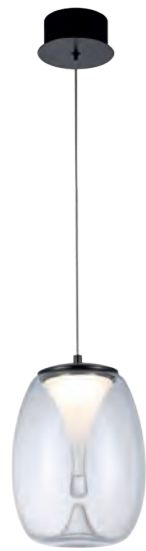

PAMELA 20

Pamela 20 Clear
AZ5823