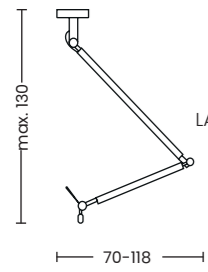

ZYTA GOLD

LAMPBODY

ZYTA S PENDANT
LAMPBODY AZ4189 material:
aluminium
color: black / gold
1 x E27 only LED