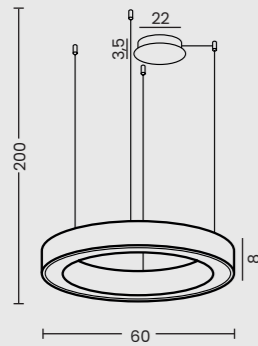

MARCO

MARCO

Marco Pendant 60 CCT + Remote Control

Code / Color	○ AZ5043 white ● AZ5044 black ● AZ5045 gold
Material	aluminium / PVC
Light source	1 x LED integrated
Power	50W
Kelvins	3000 - 6500K
Lumens	2750lm
Dimmable	YES
CCT	YES
Remote Control	YES