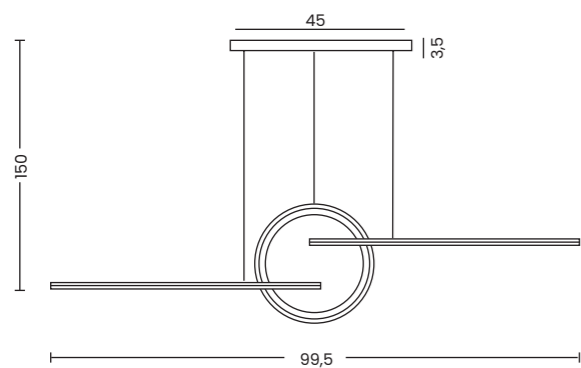

Lauren 3-Step DIMM

Code / Color	● AZ5257 black
	● AZ5258 gold
Material	aluminium / silicone
Light source	3 x LED integrated
Power	38W
Kelvins	3000K
Lumens	3040 lm
Dimmable	YES, 3-STEP DIMMER