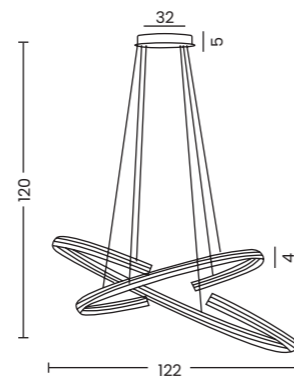

ALESSIA

Alessia Black

Code / Color	● AZ3355 black
Material	aluminium / silicone
Light source	2 x LED integrated
Power	60W
Kelvins	3000K
Lumens	1m
Dimmable	YES, TRIAC DIMMER

Alessia XL Black

Code / Color	● AZ3356 black
Material	aluminium / silicone
Light source	2 x LED integrated
Power	100W
Kelvins	3000K
Lumens	1m
Dimmable	YES, TRIAC DIMMER