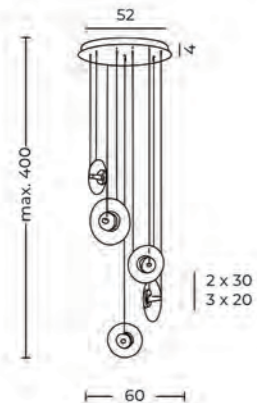

3-STEP DIMM SYSTEM

ANDORA PENDANT 5 3-STEP DIMM NEW

Andora Pendant 5 3-Step DIMM Amber  
AZ6886

Andora Pendant 5 3-Step DIMM Smoky  
AZ6887

Andora Pendant 5 3-Step DIMM

- |                 |  |
|-----------------|--|
| Code/Color      | ● AZ6886 amber / brass<br>● AZ6887 smoky / black |
| Finish          | shiny / satin                                    |
| Material        | glass / aluminium                                |
| Light source    | 5 x LED integrated                               |
| Power           | 44W  |
| Kelvins         | 3000K  |
| Dimmable        | yes  |
| Type of control | 3-STEP DIMMER                                    |