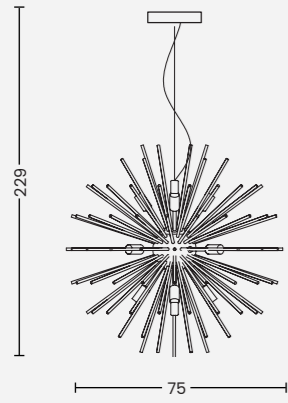

SIRIUS

Material | aluminium
Light source | 12 x G9
Power | 40W

Material | aluminium
Light source | 12 x G9
Power | 40W

Material | aluminium
Light source | 12 x G9
Power | 40W