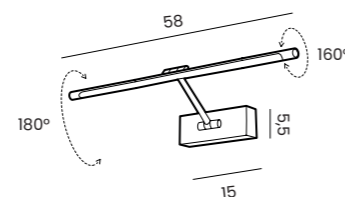

Davinci 48
Code / Color

- AZ2648 chrome
- AZ2650 gold
- AZ4262 black

Material metal / PVC
Light source 1 x LED integrated
Power 10W
Kelvins 3000K
Lumens 33lm

Davinci 58
Code / Color

- AZ2654 gold
- AZ4263 black

Material metal / PVC
Light source 1 x LED integrated
Power 12W
Kelvins 3000K
Lumens 367lm

Davinci 90
Code / Color

- AZ2660 chrome
- AZ2662 gold
- AZ2663 black chrome
- AZ4264 black

Material metal / PVC
Light source 1 x LED integrated
Power 20W
Kelvins 3100K
Lumens 607lm