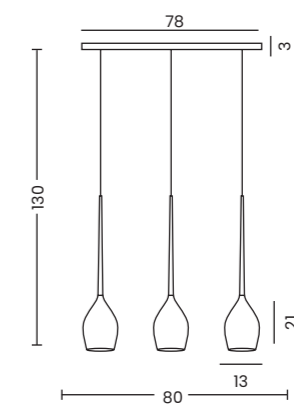

IZZA

Izza

Code / Color

- AZ1076 black
- AZ1077 white / black

Material

glass / aluminium

Light source

1 x E14 only LED
bulb not included

IZZA

Izza 3

Code / Color

- AZ2320 white / black
- AZ2321 black
- AZ2937 smoky / black

Material

glass / aluminium

Light source

3 x E14 only LED
bulb not included