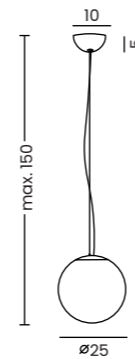

WHITE BALL

White Ball 40  
AZ1328

White Ball 20  
Code / Color | O AZ1325 white / chrome  
Material | glass / aluminium  
Light source | 1 x E27 only LED

White Ball 25  
Code / Color | O AZ2515 white / chrome  
Material | glass / aluminium  
Light source | 1 x E27 only LED