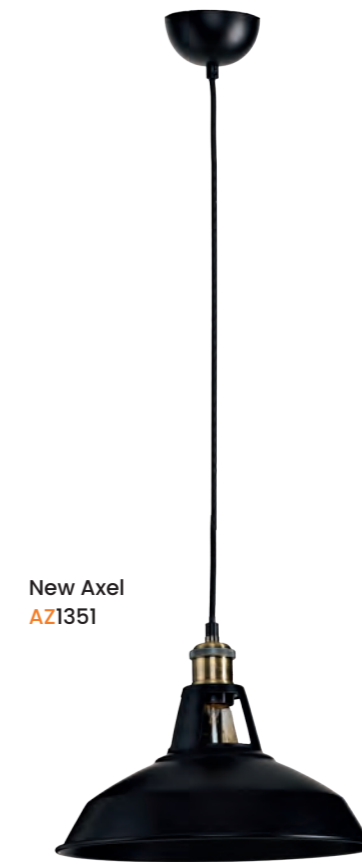

NEW AXEL

New Axel
AZ1351

New Axel
Code / Color ● AZ1351 black / gold
Material aluminium
Light source 1 x E27 only LED