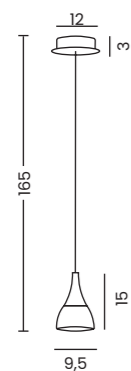

Dalmatia 5 White  
AZ2848

Dalmatia 5 Black  
AZ2910

**Dalmatia 5**

Code / Color	○ AZ2848 white ● AZ2910 black
Material	aluminium / acryl
Light source	5 x LED integrated
Power	27W
Kelvins	3000K
Lumens	1164lm