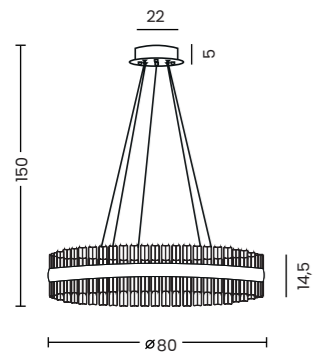

FRANCESCA 80

Francesca 80
AZ5262

Francesca 80
Code / Color ● AZ5262 brass
Material aluminium / glass
Light source 1 x LED integrated
Power 54W
Kelvins 3000K
Lumens 4100lm

FRANCESCA 100

Francesca 100
Code / Color ● AZ5263 brass
Material aluminium / glass
Light source 1 x LED integrated
Power 61W
Kelvins 3000K
Lumens 4650lm