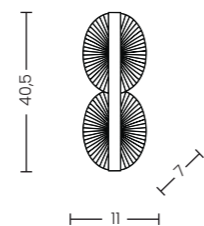

Pond 40 Wall Champagne

- Code/Color ● AZ6781 champagne / clear
- Finish matt / shiny
- Material aluminium / acrylic
- Light source 1 x LED integrated
- Power 12W
- Lumens 887lm
- Kelvins 3000K