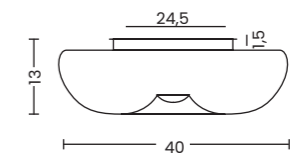

Scale B
Code / Color ○ AZ1602 white
Material glass / aluminium
Light source 3 x E27 only LED