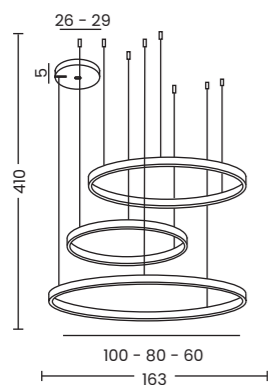

HALO

Halo Pendant 100+80+60 CCT
+ Remote Control

Code / Color	○ AZ4974 white ● AZ4975 black ● AZ4976 gold
Material	aluminium / acryl
Light source	3 x LED integrated
Power	180W
Kelvins	3000 - 6000K
Lumens	14400lm
Dimmable	YES
CCT	YES
Remonte Control	YES

Halo Pendant 80+60+40 CCT
+ Remote Control

Code / Color	○ AZ4971 white ● AZ4972 black ● AZ4973 gold
Material	aluminium / acryl
Light source	3 x LED integrated
Power	120W
Kelvins	3000 - 6000K
Lumens	9600lm
Dimmable	YES
CCT	YES
Remonte Control	YES

CONOPY OPTIONS

HALO

Halo Pendant 120+100+80 CCT
+ Remote Control

Code / Color	● AZ5349 black ● AZ5350 gold
Material	aluminium / acryl
Light source	3 x LED integrated
Power	180W
Kelvins	3000 - 6000K
Lumens	14400lm
Dimmable	YES
CCT	YES
Remonte Control	YES