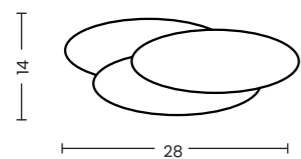

Clover Oval

Code / Color	● AZ2997 black
	○ AZ2998 white
Material	aluminium
Light source	1 x LED integrated
Power	12W
Kelvins	2900K
Lumens	2lm