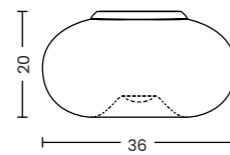

Optima C

Code / Color | O AZ0183 white / chrome
Material | glass / aluminium
Light source | 5 x E27 only LED