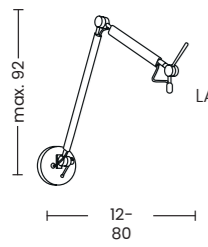

ZYTA S WALL
LAMPBODY AZ4190 material:
aluminium
color: black / gold
1 x E27 only LED