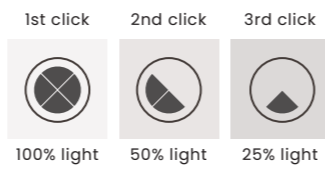

Pond 120 Pendant 3-Step DIMM Champagne  
AZ6782

Pond 40 Wall Champagne  
AZ6781

3-STEP DIMM SYSTEM

Pond 120 Pendant 3-Step DIMM Champagne

- Code/Color ● AZ6782 champagne / clear
- Finish matt / shiny
- Material aluminium / acrylic
- Light source 1 x LED integrated
- Power 58W
- Lumens 3742lm
- Kelvins 3000K
- Dimmable yes
- Type of control 3-STEP DIMMER