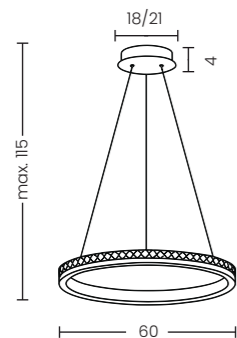

Camelia 60 3-Step DIMM Go

- Code/Color ● AZ6770 rose gold / clear
- Finish brushed / shiny
- Material aluminium / crystal
- Light source 1 x LED integrated
- Power 41W
- Lumens 1739lm
- Kelvins 2968K
- Dimmable yes
- Type of control 3-STEP DIMMER