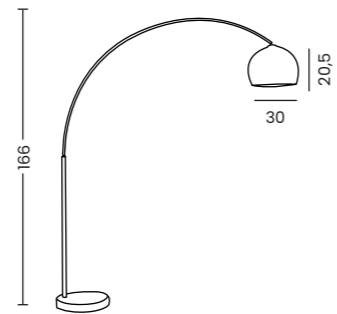

Gio Eco
Code / Color ○ AZ2408 white
Material metal / PVC / concrete
Light source 1 x E27 only LED