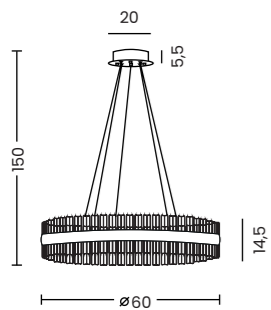

FRANCESCA 60

Francesca 60	
Code / Color	● AZ5261 brass
Material	aluminium / glass
Light source	1 x LED integrated
Power	43W
Kelvins	3000K
Lumens	3209lm