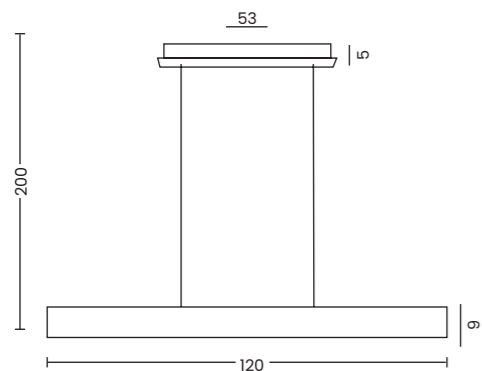

ALBERO

Albero  
AZ2701

- Albero**
- Code / Color ● AZ2701 brown / black
  - Material metal / PVC
  - Light source 1 x LED integrated
  - Power 50W
  - Kelvins 3000K
  - Lumens 1346lm

IZOLDA

Izolda 1  
AZ3339