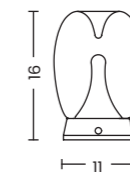

Touch Dimming LED Table Lamp

PAMELA 27 TABLE SMOKY

Pamela 27 Table Smoky

Code/Color	AZ6899 smoky / black
Finish	shiny / matt
Material	aluminium / glass
Light source	1 x LED integrated
Power	9W
Lumens	960lm
Kelvins	3000K
Dimmable	yes
Type of control	TOUCH DIMMER