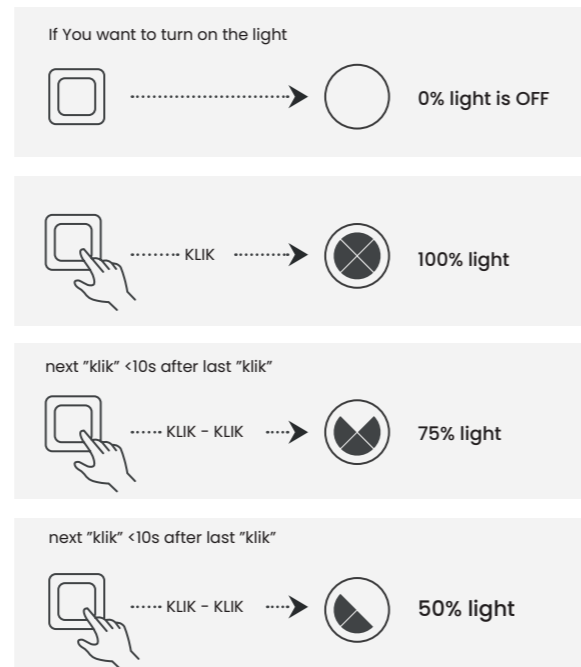

3-Step diming system