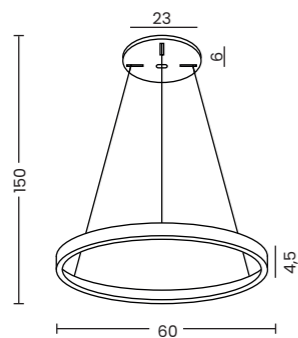

ANDREA DIMM

Andrea 60 3000K Dimm 10W+40W Bk
AZ5098

Andrea 60 3000K DIMM (10W+40W)

Code / Color	● AZ5098 black ● AZ5099 gold
Material	aluminium / silicone
Light source	2 x LED integrated
Power	50W (UP 10W / DOWN 40W)
Kelvins	3000K
Lumens	2900lm
Dimmable	YES, TRIAC DIMMER

Andrea 80 3000K DIMM (20W+50W)

Code / Color	● AZ5100 black ● AZ5101 gold
Material	aluminium / silicone
Light source	2 x LED integrated
Power	70W (UP 20W / DOWN 50W)
Kelvins	3000K
Lumens	3800lm
Dimmable	YES, TRIAC DIMMER

Andrea 100 3000K DIMM (25W+65W)

Code / Color	● AZ5102 black ● AZ5103 gold
Material	aluminium / silicone
Light source	2 x LED integrated
Power	90W (UP 25W / DOWN 65W)
Kelvins	3000K
Lumens	4900lm
Dimmable	YES, TRIAC DIMMER

Andrea 120 3000K DIMM (30W+70W)

Code / Color	● AZ5104 black ● AZ5105 gold
Material	aluminium / silicone
Light source	2 x LED integrated
Power	100W (UP 30W / DOWN 70W)
Kelvins	3000K
Lumens	5500lm
Dimmable	YES, TRIAC DIMMER