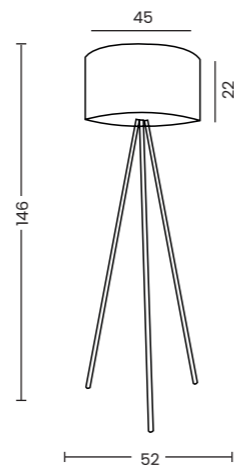

FINN

- Finn
- Code / Color
  - AZ1037 white
  - AZ2967 grey
- Material
  - fabric / metal
- Light source
  - 1 x E27 only LED