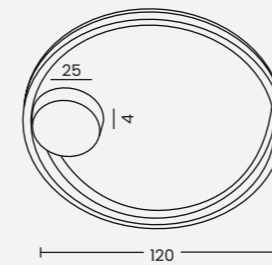

HALO

Halo Top 120 CCT + Remote Control

- |                 |                    |
|-----------------|--------------------|
| Code / Color    | ● AZ5345 black     |
|                 | ● AZ5346 gold      |
| Material        | aluminium / acryl  |
| Light source    | 1 x LED integrated |
| Power           | 60W                |
| Kelvins         | 3000 - 6000K       |
| Lumens          | 4800lm             |
| Dimmable        | YES                |
| CCT             | YES                |
| Remonte Control | YES                |