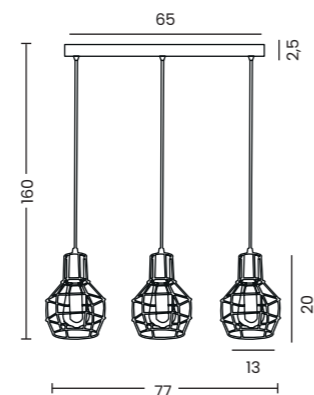

CARRON

Carron 3 Line Copper
AZ2141

Carron 1 Copper

Code / Color ● AZ1659 copper / black
Material metal
Light source 1 x E27 only LED

Carron 3 Line Copper

Code / Color ● AZ2141 copper / black
Material metal
Light source 3 x E27 only LED

Carron 7 Copper

Code / Color ● AZ2142 copper / black
Material metal
Light source 7 x E27 only LED

CARRON