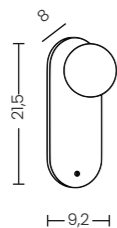

Amoro Wall CCT DIMM

Code/Color	○ AZ6720 white / white ● AZ6721 black / white
Finish	matt / matt
Material	aluminium / PVC
Light source	1 x LED integrated
Power	2W
Kelvins	3000 / 4000 / 6000K
Dimmable	yes
CCT	yes
Type of control	CCT, Dimmable