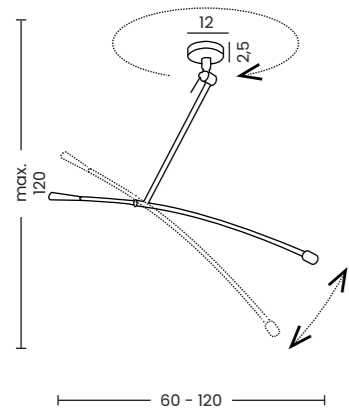

BARCELONA

LAMPBODY

SHADES

LAMPBODY + SHADE

BARCELONA
LAMPBODY AZ2288 material:
metal
color: chrome
1 x E27 only LED

SHADE NF GR
color: grey

Ø 50 cm | AZ2591

SHADE NF WH
color: white

Ø 50 cm | AZ2592

SHADE NF BK
color: black

Ø 50 cm | AZ2590

SHADE DS 45 WH
color: white

Ø 43 cm | AZ2509