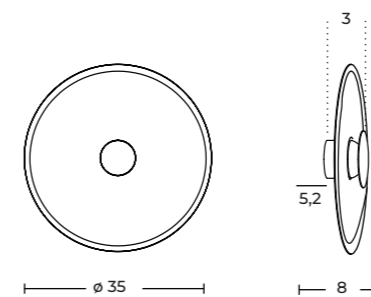

OTTO WALL NEW

Otto Wall 35

Code/Color	● AZ7281 taupe ● AZ7282 dark brown ● AZ7284 white
Finish	matt / matt
Material	aluminium / aluminium
Light source	1 x LED integrated
Power	6W
Lumens	120lm
Kelvins	3000K

Otto Wall 50

Code/Color	● AZ7279 taupe ● AZ7280 dark brown ● AZ7283 white
Finish	matt / matt
Material	aluminium / aluminium
Light source	1 x LED integrated
Power	6W
Lumens	120lm
Kelvins	2675K