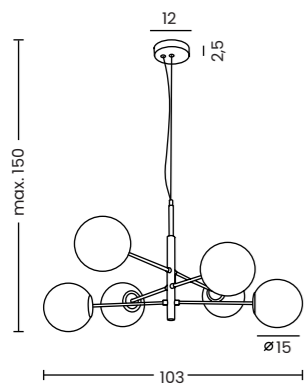

1. Oviedo 6

Code / Color	● AZ4420 black
	● AZ4421 gold / black
Material	aluminium / glass
Light source	6 x G9 only LED