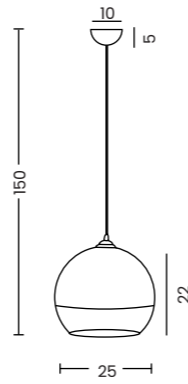

Silver Ball 35
Code / Color
Material
Light source

- AZ0732 chrome
- glass / aluminium
- 1 x E27 only LED