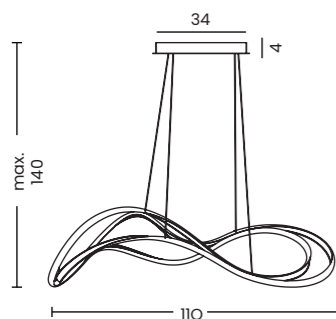

TWIST PENDANT 3-STEP DIMM

Twist Pendant 3-Step Dimm Bk  
AZ5733

Twist Pendant 3-Step Dimm Go  
AZ5734

Twist Pendant 3-Step DIMM

Code / Color	● AZ5733 black
	● AZ5734 gold
Material	aluminium / silicone
Light source	1 x LED integrated
Power	60W
Kelvins	3000K
Lumens	4800lm
Dimmable	YES, 3-STEP DIMMER