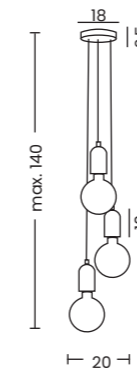

Volta 3

- Code / Color ○ AZ2385 grey
- Material aluminium / concrete
- Light source 3 x E27 only LED