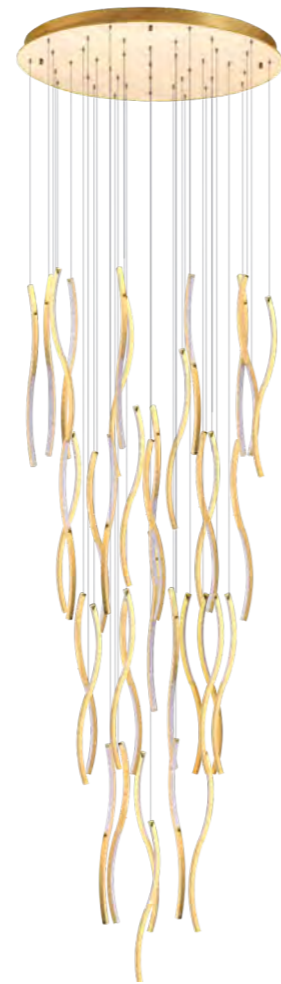

Flow 41 Pendant 3-Step DIMM 3000K Go
AZ6818