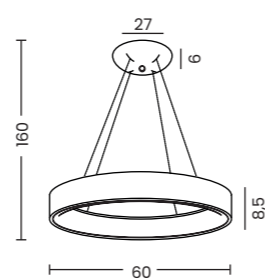

Solvent R Pendant 80 + Remote Control

Code / Color	● AZ3972 black ○ AZ3973 white ○ AZ3974 grey
Material	aluminium / PVC
Light source	1 x LED integrated
Power	64W
Kelvins	3000 - 6200K
Lumens	2996 - 2951lm
Dimmable	YES
CCT	YES
Smart	YES
Remote Control	YES

Solvent R Pendant 110 Gr + Remote Control

Code / Color	○ AZ3977 grey
Material	aluminium / PVC
Light source	1 x LED integrated
Power	119W
Kelvins	3000 - 6200K
Lumens	5650 - 5545lm
Dimmable	YES
CCT	YES
Smart	YES
Remote Control	YES