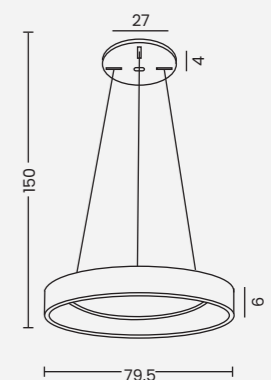

Santana Pendant 80 CCT + Remote Control	
Code / Color	○ AZ5011 coffee ● AZ5012 black ● AZ5013 gold ● AZ5014 light brown
Material	aluminium / PVC
Light source	1 x LED integrated
Power	80W
Kelvins	3000 - 6500K
Lumens	4500lm
Dimmable	YES
CCT	YES
Remote Control	YES