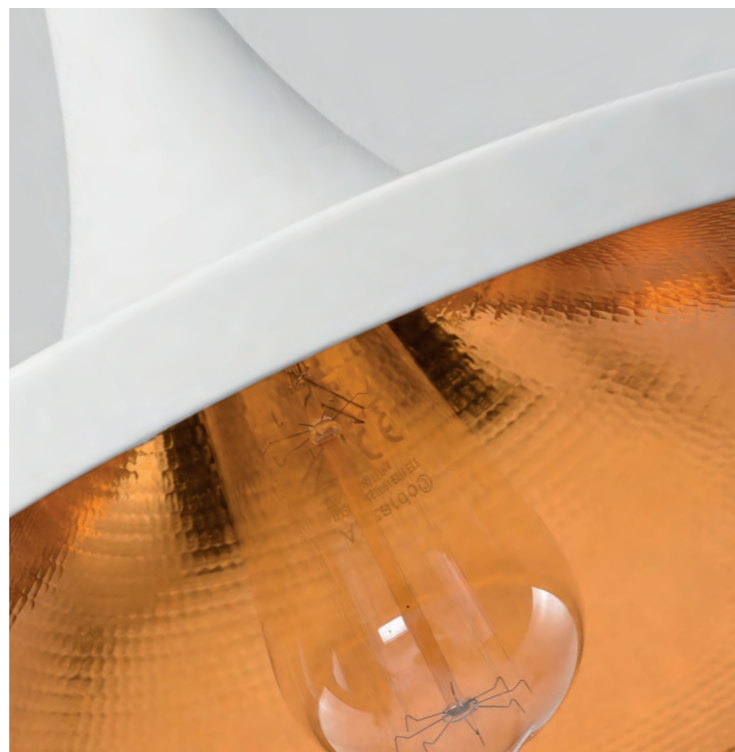

Mix
Code / Color | O AZ1339 white / amber gold
Material | aluminium
Light source | 3 x E27 only LED