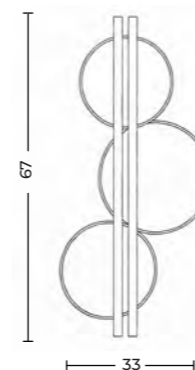

KRYPTON PENDANT 60 3-STEP CCT & KRYPTON TOP 60 3-STEP CCT NEW

Krypton Pendant 60 3-Step CCT

Code/Color	● AZ6664 black / brown
Finish	matt / stone
Material	aluminium / gypsum / PVC
Light source	1 x LED integrated
Power	37W
Lumens	1200lm
Kelvins	2930 / 6100K
CCT	yes
Type of control	3-STEP CCT

Krypton Top 60 3-Step CCT

Code/Color	● AZ6665 black / brown
Finish	matt / stone
Material	aluminium / gypsum / PVC
Light source	1 x LED integrated
Power	37W
Lumens	1200lm
Kelvins	2930 / 6100K
CCT	yes
Type of control	3-STEP CCT

MOONS 3-STEP CCT WALL NEW

Moons 3-Step CCT Wall

Code/Color	● AZ6666 brown / black
Finish	stone / matt
Material	stone / aluminium / silicone
Light source	2 x LED integrated
Power	31W
Lumens	193lm
Kelvins	2800 / 4000 / 5490K
CCT	yes
Type of control	3-STEP CCT