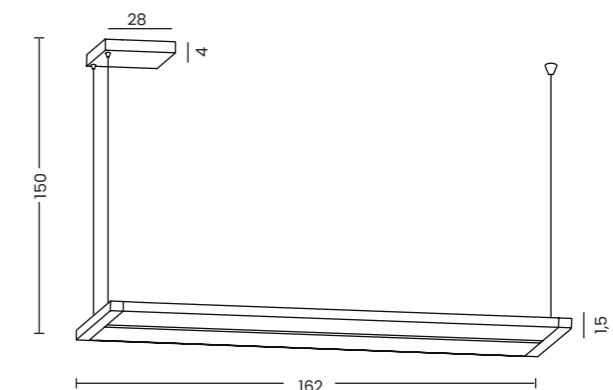

Flash 160 4000K Bk

Code / Color	● AZ5428 black
Material	aluminium / acryl
Light source	2 x LED integrated
Power	70W
Kelvins	4000K
Lumens	5600lm