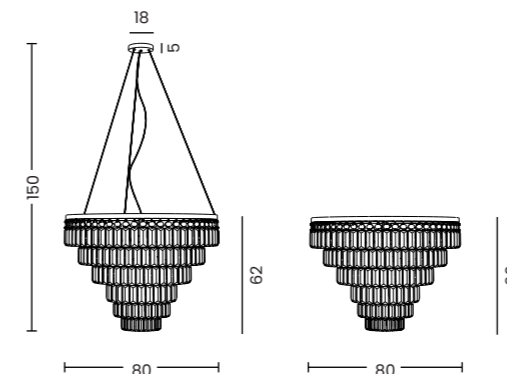

Salerno XL

Code / Color ● AZ4906 clear / rose gold
● AZ2927 clear / chrome
Material metal / crystal K9
Light source 12 x G9 only LED

Salerno XI Go
AZ4906