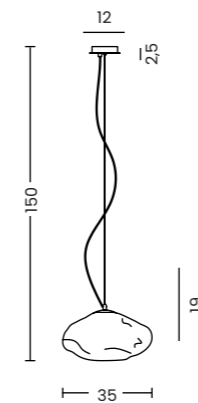

Ines 35 GO

- Code / Color ● AZ5763 clear / gold
- Material glass / aluminium
- Light source 1 x E14 only LED