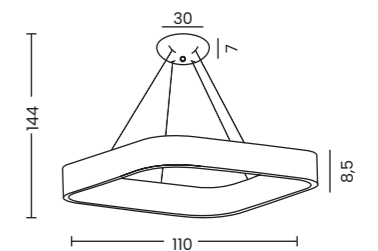

Solvent S Pendant 110 + Remote Control

Code / Color	○ AZ3989 grey
Material	aluminium / PVC
Light source	1 x LED integrated
Power	120W
Kelvins	3000 - 6000K
Lumens	9600lm
Dimmable	YES
CCT	YES
Smart	YES
Remote Control	YES