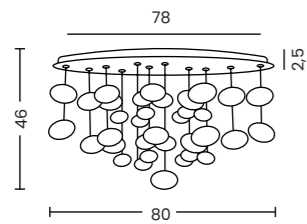

LUVIA

Luvia 80
Code / Color ● AZ2542 chrome
○ AZ2571 clear
Material metal / chrome / glass
Light source 10 x GU10 only LED

LUVIA

Luvia
Code / Color ● AZ2541 chrome
● AZ3072 gold
Material metal / chrome / glass
Light source 6 x GU10 only LED