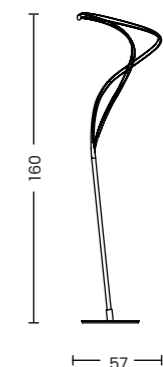

Code / Color	● AZ5735 black ● AZ5736 gold
Material	aluminium / silicone
Light source	1 x LED integrated
Power	15W
Kelvins	3000K
Lumens	1440lm
Dimmable	YES, TOUCH DIMMER

Twist Floor 3-Step DIMM

Code / Color	● AZ5737 black ● AZ5738 gold
Material	aluminium / silicone
Light source	1 x LED integrated
Power	30W
Kelvins	3000K
Lumens	2400lm
Dimmable	YES, FOOT DIMMER