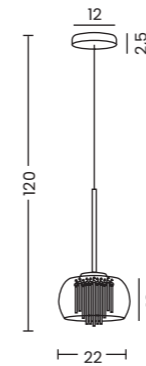

Rego 1
Code / Color ● AZ3081 clear / chrome
Material glass / aluminium
Light source 1 x G9 only LED