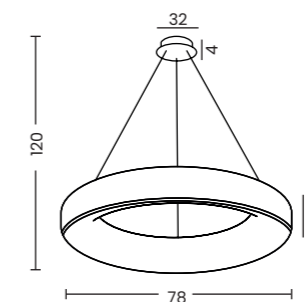

Sovana Pendant 80 CCT

Code / Color	○ AZ3448 white ● AZ3449 black
Material	aluminium / PVC
Light source	1 x LED integrated
Power	80W
Kelvins	2700 - 6500K
Lumens	6400lm
Dimmable	YES
CCT	YES
Remote Control	YES