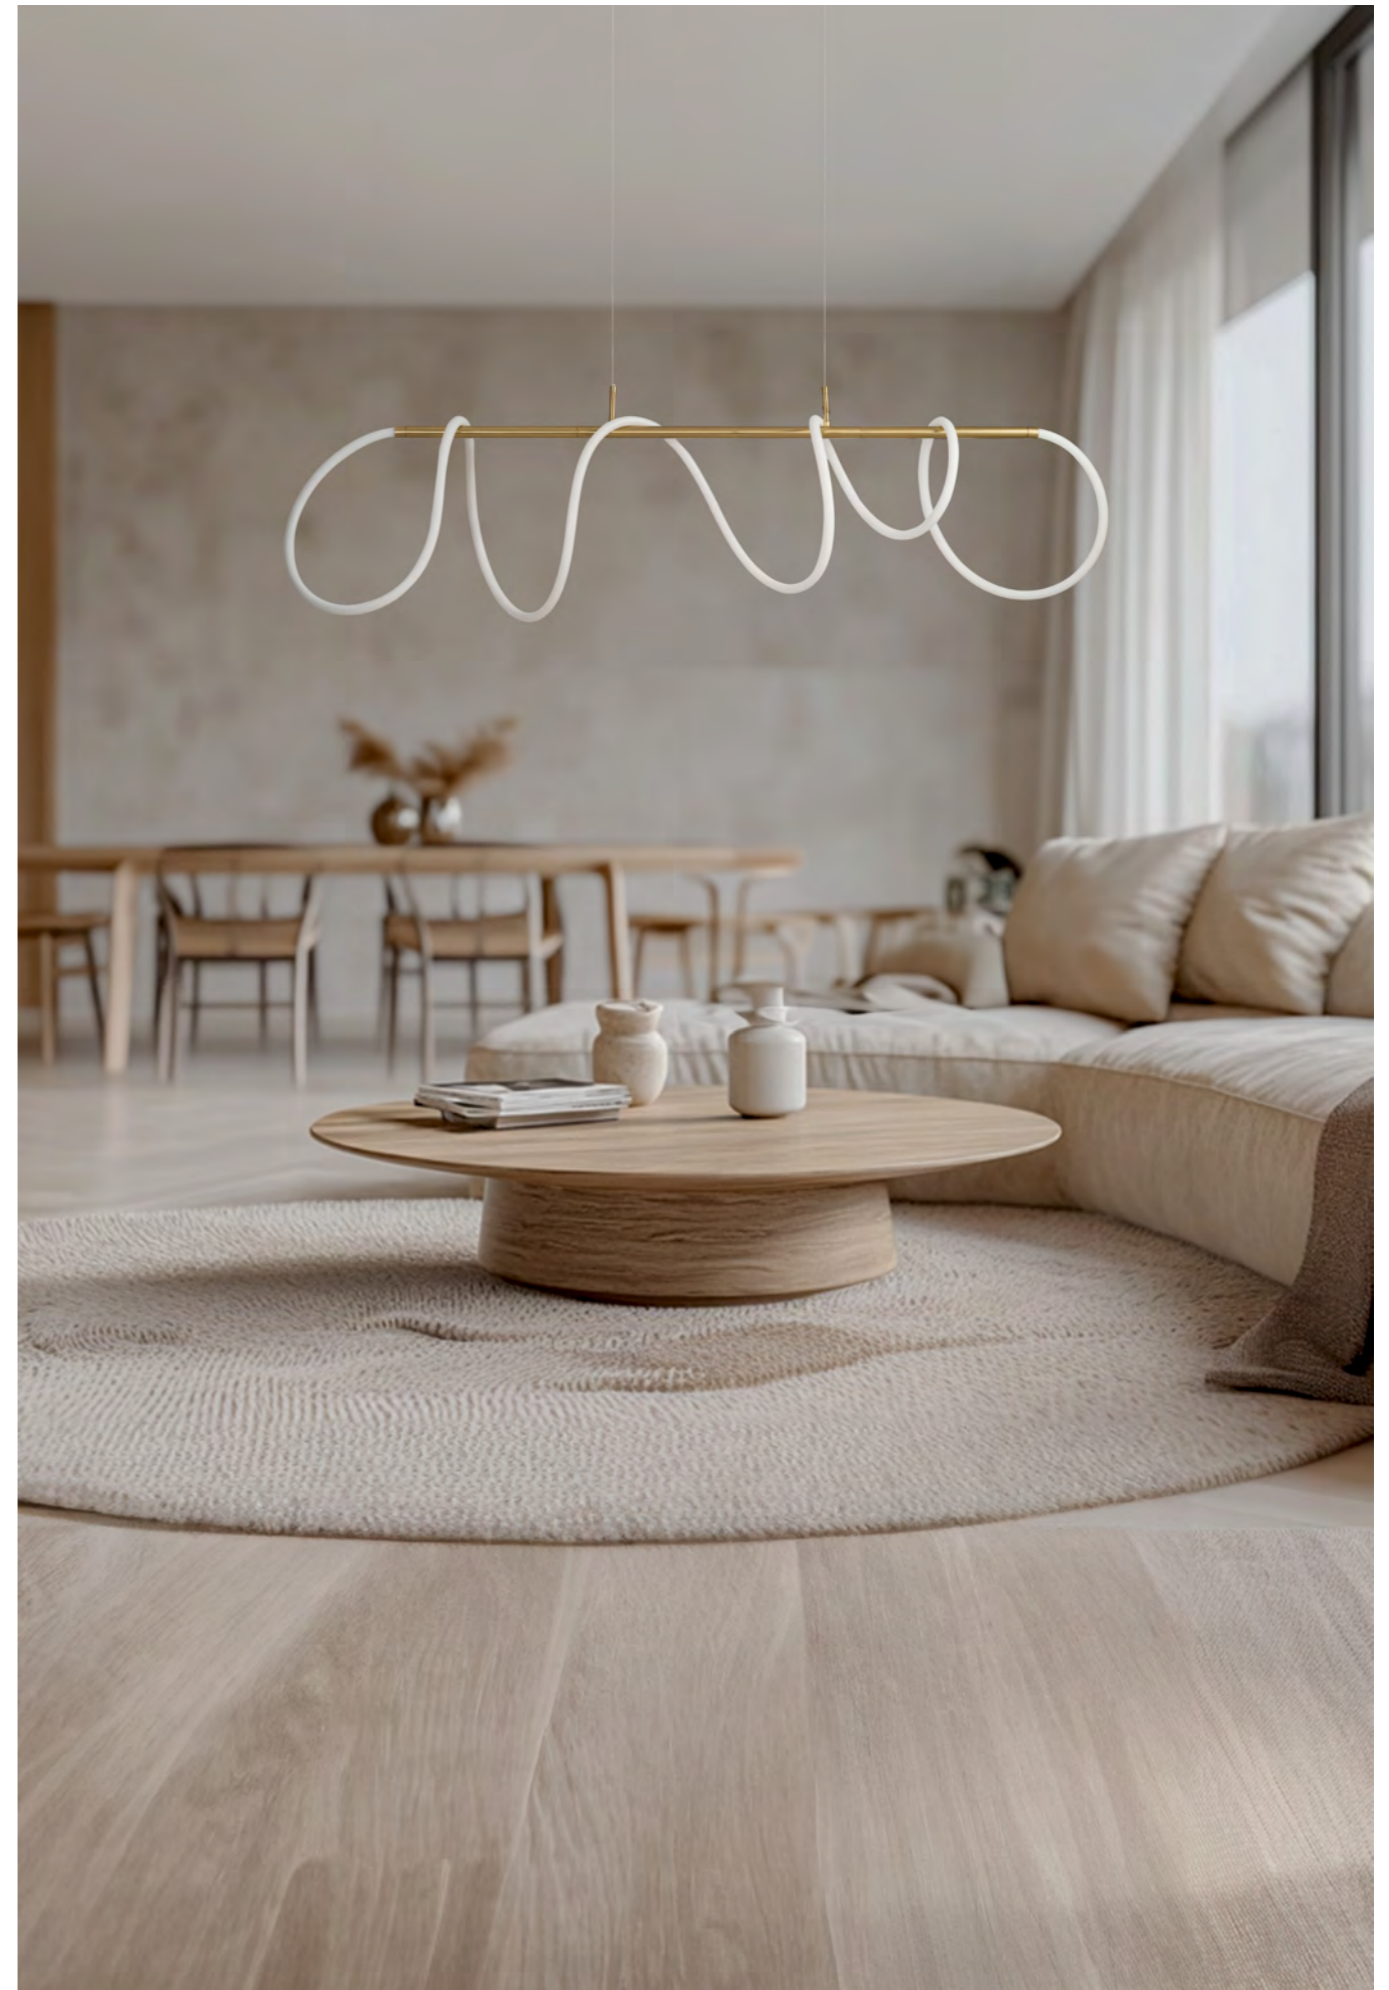

ZIGZAG GO NEW

3-STEP DIMM SYSTEM

1. **Zigzag Go**
2. Code/Color ● AZ6528 brass
   - Finish brushed
   - Material aluminium / silicone
   - Light source 1 x LED integrated
   - Power 42W
   - Lumens 2618lm
   - Kelvins 2850K
   - Dimmable yes
   - Type of control 3-STEP DIMMER