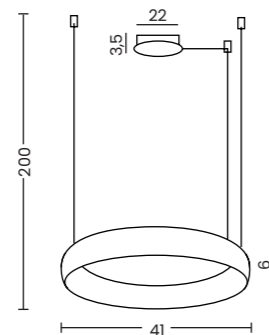

ANTONIO TOP CCT + REMOTE CONTROL

Antonio Pendant 41 CCT + Remote Control

Code / Color	○ AZ5059 coffee ● AZ5060 black ● AZ5061 gold
Material	aluminium / PVC
Light source	1 x LED integrated
Power	32W
Kelvins	3000 - 6500K
Lumens	1650lm
Dimmable	YES
CCT	YES
Remote Control	YES

ANTONIO TOP CCT + REMOTE CONTROL

Antonio Pendant 61 CCT + Remote Control

Code / Color	○ AZ5062 coffee ● AZ5063 black ● AZ5064 gold
Material	aluminium / PVC
Light source	1 x LED integrated
Power	50W
Kelvins	3000 - 6500K
Lumens	2700lm
Dimmable	YES
CCT	YES
Remote Control	YES

Antonio Pendant 81 CCT + Remote Control

Code / Color	○ AZ5065 coffee ● AZ5066 black ● AZ5067 gold
Material	aluminium / PVC
Light source	1 x LED integrated
Power	80W
Kelvins	3000 - 6500K
Lumens	4200lm
Dimmable	YES
CCT	YES
Remote Control	YES