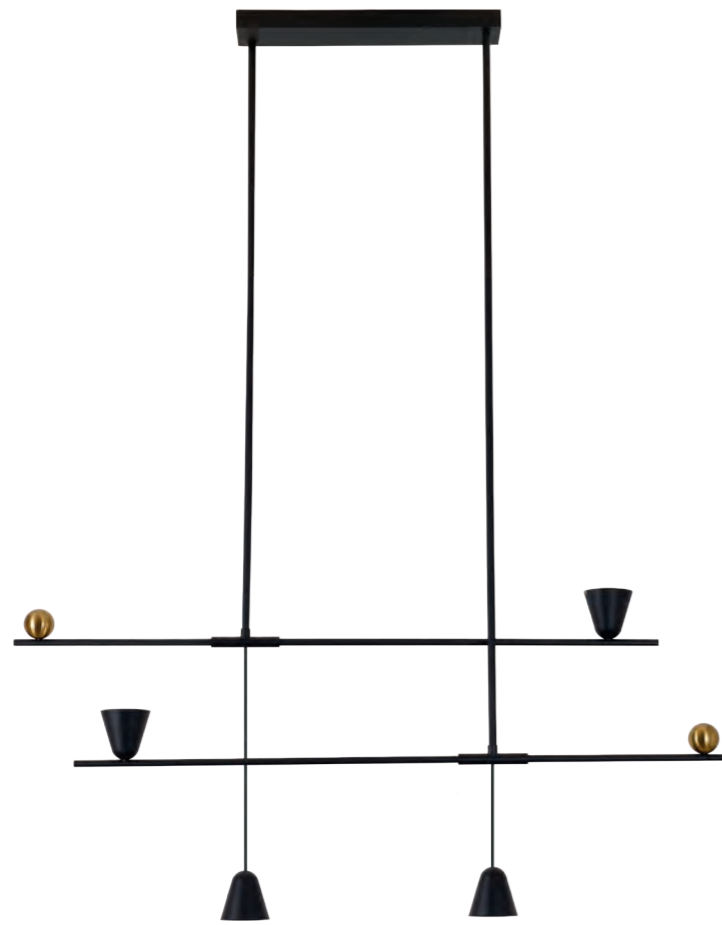

- AZ5731 black / gold
- AZ5732 black

Material

aluminium

Light source

8 x GU10 only LED

SPOLETO

Spoletto 2 Bk  
AZ5642

- Spoletto 2 Bk
- Code / Color ● AZ5642 black / gold
  - Material aluminium / PVC
  - Light source 4 x LED integrated
  - Power 25W
  - Kelvins 3000K
  - Lumens 1397lm