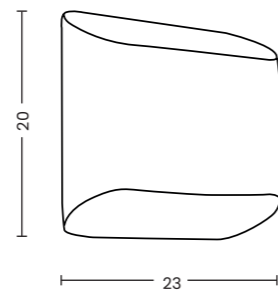

PANCAKE

Pancake
Code / Color   ● AZ0112 black
                         ○ AZ0114 white
Material   glass / metal
Light source   2 x G9 only LED

ARIEL

Ariel
Code / Color   ○ AZ0264 white
Material   glass / metal
Light source   1 x E14 only LED