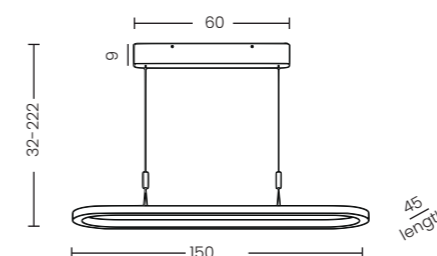

Layla 150 3000K DIMM

Code/Color	○ AZ6757 white ● AZ6758 black ● AZ6759 beige
Finish	matt
Material	aluminium / silicone
Light source	1 x LED integrated
Power	60W
Kelvins	3000K
Dimmable	yes
Type of control	TRIAC DIMMER