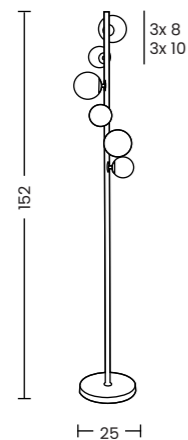

Sybilla 6 Floor

1. Code / Color
2. AZ2101 white / chrome
   - AZ4405 white / black
   - AZ4408 white / satin brass
3. Material
   aluminium / glass
4. Light source
   6 x G9 only LED