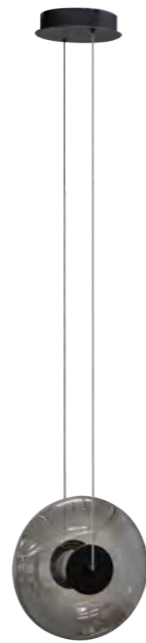

Andora L Pendant 1 Smoky
AZ6883