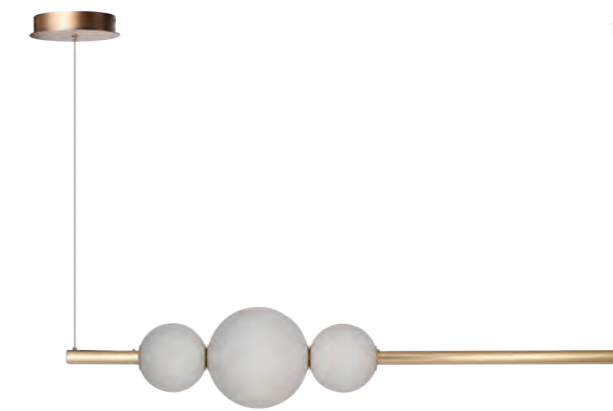

Sandra 3 Go
AZ4427