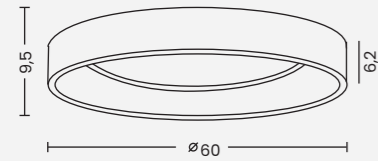

SANTANA

Santana TOP 60 CCT + Remote Control	
Code / Color	○ AZ4990 coffee ● AZ4991 black ● AZ4992 gold ● AZ4993 light brown
Material	aluminium / PVC
Light source	1 x LED integrated
Power	50W
Kelvins	3000 - 6500K
Lumens	3100lm
Dimmable	YES
CCT	YES
Remote Control	YES