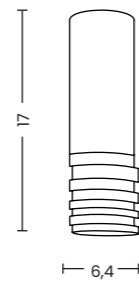

LOCUS

Locus
Code / Color
Material
Light source

1. AZ3125 white
   - AZ3126 black
   - AZ3127 champagne
2. aluminium / glass
   1 x GU10 only LED

AVICA

Avica black
AZ3121

Avica white
AZ3122

Avica
Code / Color
Material
Light source

1. AZ3121 black
   - AZ3122 white
2. aluminium
   1 x GU10 only LED