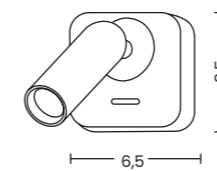

LUGANO SQUARE WALL

Lugano Square Wall WH  
AZ5654

Lugano Square Wall BK  
AZ5655

Lugano Square Wall

Code / Color	○ AZ5654 white ● AZ5655 black
Material	aluminium
Light source	1 x LED integrated
Power	3W
Kelvins	3000K
Lumens	206lm