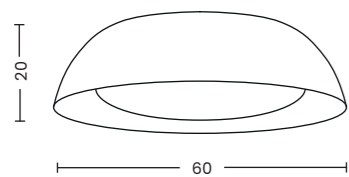

Lenox Pendant 60
Code / Color ● AZ3148 black / copper
Material aluminium / PVC
Light source 1 x LED integrated
Power 32W
Kelvins 3000K
Lumens 1793lm
Dimmable YES, TRIAC DIMMER