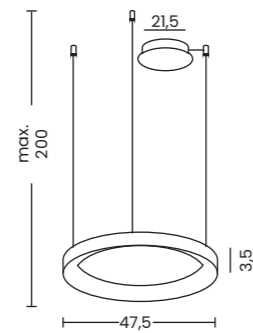

AGNES

LED TRIAC DIMM

Agnes Pendant 48 DIMM CCT Switch
Code / Color ● AZ5016 black
● AZ5017 gold
Material aluminium / PVC
Light source 1 x LED integrated
Power 38W
Kelvins 3000 / 6500K
Lumens 2100lm
Dimmable YES, TRIAC DIMMER
CCT YES, CCT SWITCH

STANDARD

OPTION

Agnes Pendant 58 DIMM CCT Switch
Code / Color ○ AZ5018 white
● AZ5019 black
● AZ5020 gold
Material aluminium / PVC
Light source 1 x LED integrated
Power 48W
Kelvins 3000 / 6500K
Lumens 2640lm
Dimmable YES, TRIAC DIMMER
CCT YES, CCT SWITCH

Agnes Pendant 78 DIMM CCT Switch
Code / Color ○ AZ5021 white
● AZ5022 black
● AZ5023 gold
Material aluminium / PVC
Light source 1 x LED integrated
Power 60W
Kelvins 3000 / 6500K
Lumens 3300lm
Dimmable YES, TRIAC DIMMER
CCT YES, CCT SWITCH

AGNES

Agnes Pendant 58 Dimm Cct Switch Go AZ5020