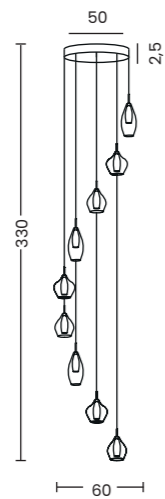

Amber Milano 9

1. Code / Color
2. AZ3102 clear
   - AZ3134 copper
   - AZ3673 chrome
   - AZ4014 brass
3. Material
   metal / chrome / glass
4. Light source
   9 x G9 only LED