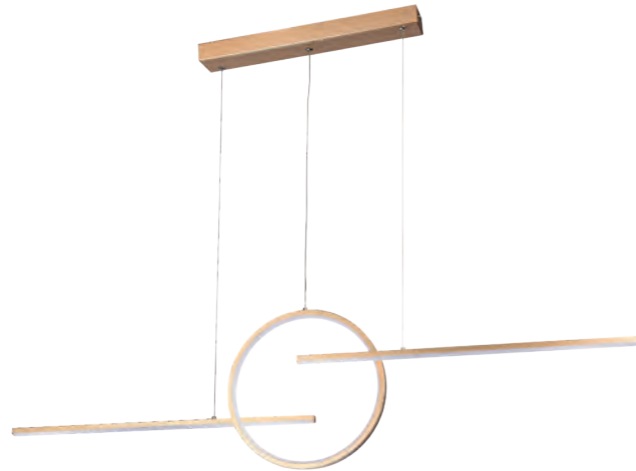

Lauren 3-Step Dimm Go
AZ5258