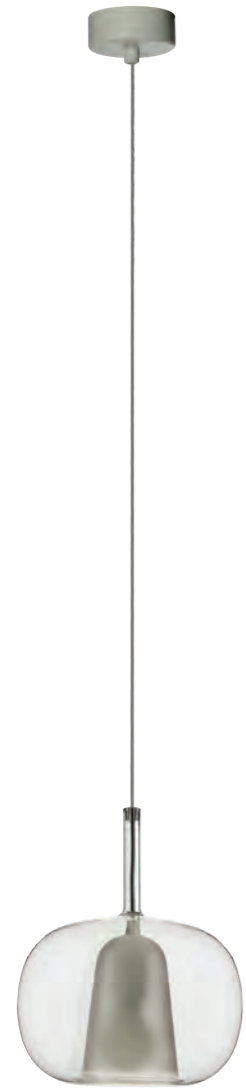

GRACE CLEAR

Grace A CLEAR
AZ6271