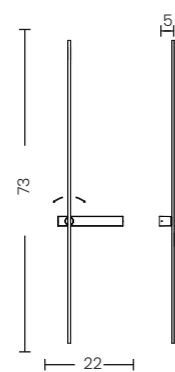

CASTOR WALL 70 CCT SWITCH NEW

Castor Wall 70 CCT Switch WH  
AZ7086

Castor Wall 70 CCT Switch BK  
AZ7087

Castor Wall 70 CCT Switch

Code/Color	○ AZ7086 white ● AZ7087 black
Finish	matt
Material	aluminium / silicone
Light source	1 x LED integrated
Power	6W
Kelvins	3000 / 4000 / 6000K
CCT	yes
Type of control	CCT SWITCH