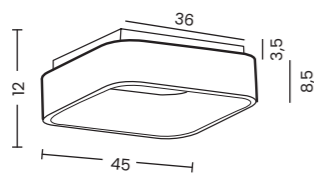

Solvent S Top 80 + Remote Control

Code / Color	● AZ4008 black ○ AZ4010 grey
Material	aluminium / PVC
Light source	1 x LED integrated
Power	64W
Kelvins	3000 - 6000K
Lumens	3017lm
Dimmable	YES
CCT	YES
Smart	YES
Remote Control	YES

Solvent S Top 110 + Remote Control

Code / Color	○ AZ4012 white ● AZ4013 grey
Material	aluminium / PVC
Light source	1 x LED integrated
Power	120W
Kelvins	3000 - 6000K
Lumens	9600lm
Dimmable	YES
CCT	YES
Smart	YES
Remote Control	YES