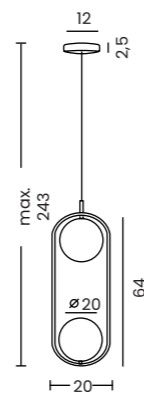

Coco 2 Pendant
Code / Color ● AZ4982 gold / white
Material aluminium / glass
Light source 2 x G9 only LED