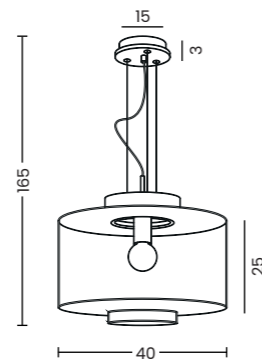

SOREL

Sorel
Code / Color ● AZ3343 clear / brown / brass
Material glass / wood / aluminium
Light source 1 x E27 only LED

REGO

Rego 1
Code / Color ● AZ3081 clear / chrome
Material glass / aluminium
Light source 1 x G9 only LED