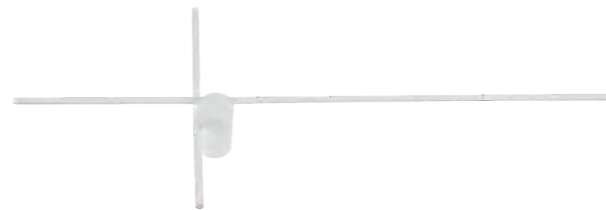

Frank A 3000K WH
AZ5759