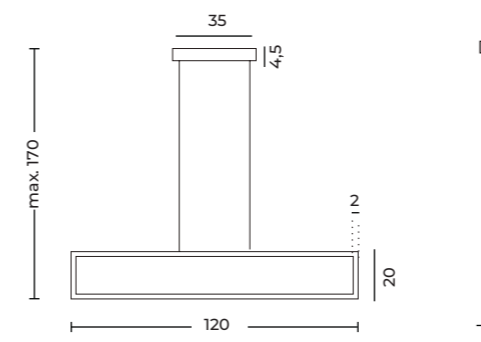

Fada 120 Bk
Code/Color   ● AZ6533 black
Finish   matt
Material   aluminium / PVC
Light source   8 x LED integrated
Power   34W
Lumens   76lm
Kelvins   3126K