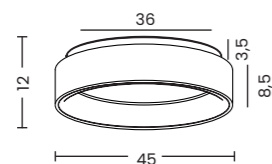

Solvent R Top 45 + Remote Control

Code / Color	● AZ3990 black ○ AZ3991 white ○ AZ3992 grey
Material	aluminium / PVC
Light source	1 x LED integrated
Power	32W
Kelvins	2900 - 6000K
Lumens	1447 - 1419lm
Dimmable	YES
CCT	YES
Smart	YES
Remote Control	YES