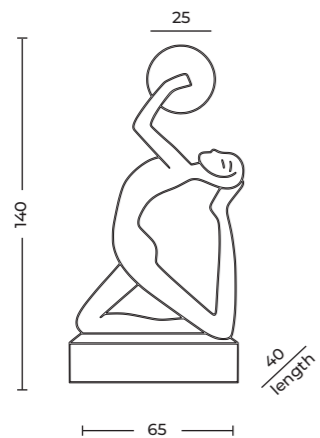

Artemis Bk
Code/Color ● AZ6783 black / white
Finish matt / matt
Material FRP / aluminium / glass
Light source 1 x E27 only LED