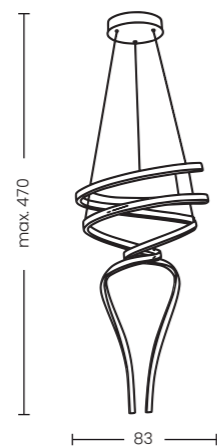

- Code/Color ● AZ6780 black
- Finish matt
- Material aluminium / silicone
- Light source 2 x LED integrated
- Power 167W
- Lumens 7352lm
- Kelvins 3000K
- Dimmable yes
- Type of control 3-STEP DIMMER

CAMELIA 60 3-STEP DIMM GO NEW