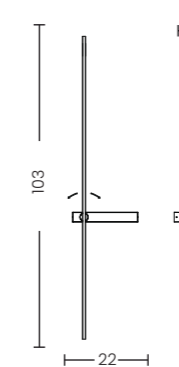

Castor Wall 90 CCT Switch

Code/Color	● AZ7088 white ● AZ7089 black
Finish	matt
Material	aluminium / silicone
Light source	1 x LED integrated
Power	9W
Kelvins	3000 / 4000 / 6000K
CCT	yes
Type of control	CCT SWITCH