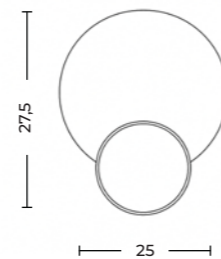

Eclipse Wall 14W 3000K

Code/Color	● AZ6668 beige / black
Finish	stone / matt
Material	travertine / aluminium
Light source	2 x LED integrated
Power	13,5W
Lumens	291lm
Kelvins	2867K