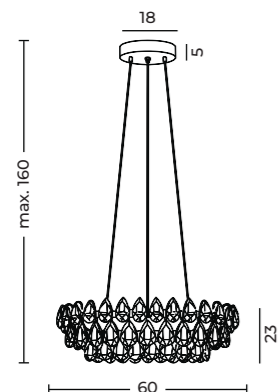

Barletta 60 Pendant 3-Step DIMM Go

Code/Color	● AZ6901 rose gold / clear
Finish	shiny / shiny
Material	aluminium / crystal
Light source	1 x LED integrated
Power	60W
Kelvins	3000K
Dimmable	yes
Type of control	3-STEP DIMMER