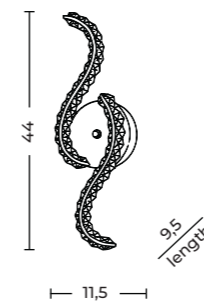

BARLETTA WALL GO NEW

Barletta Wall Go
AZ6906

Barletta Wall Go

Code/Color	● AZ6906 rose gold / clear
Finish	shiny / shiny
Material	aluminium / crystal
Light source	1 x LED integrated
Power	18W
Kelvins	3000K

VALIRA WALL RGO NEW

Valira Wall Rgo

Code/Color	● AZ6912 rose gold / clear
Finish	shiny / shiny
Material	aluminium / crystal
Light source	2 x LED integrated
Power	20W
Kelvins	3000K