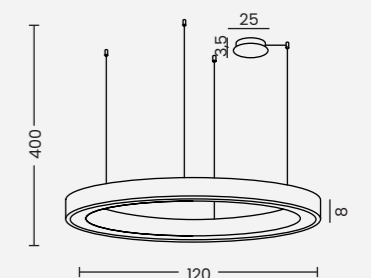

Marco Pendant 120 CCT + Remote Control

Code / Color	○ AZ5052 white ● AZ5053 black ● AZ5054 gold
Material	aluminium / PVC
Light source	1 x LED integrated
Power	100W
Kelvins	3000 - 6500K
Lumens	5500lm
Dimmable	YES
CCT	YES
Remote Control	YES