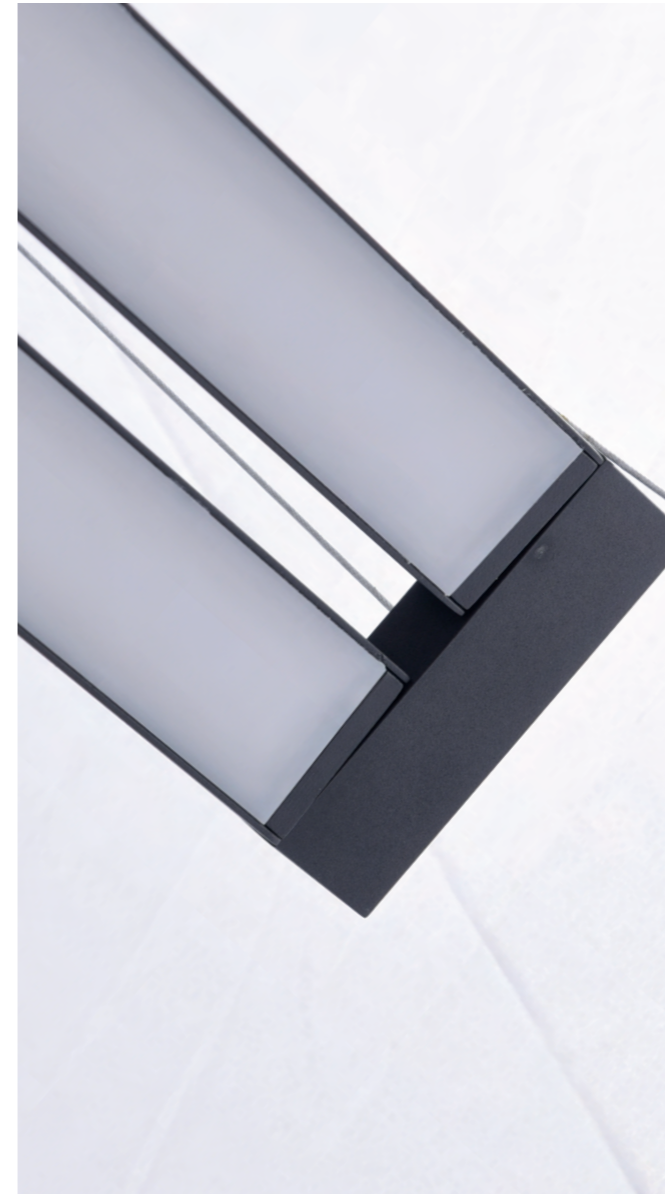

Flash 130 4000K Bk

Code / Color	● AZ5427 black
Material	aluminium / acryl
Light source	2 x LED integrated
Power	54W
Kelvins	4000K
Lumens	4320lm