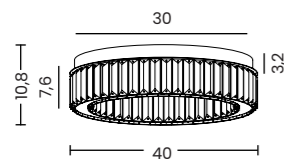

SPARK TOP DIMM

Spark Top 40

Code / Color	● AZ5782 gold ● AZ5783 chrome
Material	aluminium / crystal
Light source	1 x LED integrated
Power	30W
Kelvins	3000K
Lumens	1680lm
Dimmable	YES, TRIAC DIMMER

Spark Top 60

Code / Color	● AZ5784 gold ● AZ5785 chrome
Material	aluminium / crystal
Light source	1 x LED integrated
Power	48W
Kelvins	3000K
Lumens	2560lm
Dimmable	YES, TRIAC DIMMER

Spark Top 80 DIMM

Code / Color	● AZ5786 gold ● AZ5787 chrome
Material	aluminium / crystal
Light source	1 x LED integrated
Power	72W
Kelvins	3000K
Lumens	3600lm
Dimmable	YES, TRIAC DIMMER

SPARK PENDANT DIMM

Spark Pendant 60 DIMM

Code / Color	● AZ5788 gold ● AZ5789 chrome
Material	aluminium / crystal
Light source	1 x LED integrated
Power	30W
Kelvins	3000K
Lumens	2560lm
Dimmable	YES, TRIAC DIMMER

Spark Pendant 80 DIMM

Code / Color	● AZ5790 gold ● AZ5791 chrome
Material	aluminium / crystal
Light source	1 x LED integrated
Power	72W
Kelvins	3000K
Lumens	3600lm
Dimmable	YES, TRIAC DIMMER