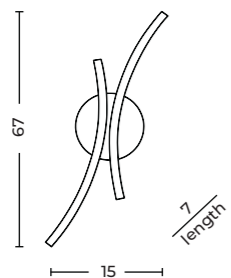

Shiro Wall

Code/Color

- AZ6822 gold
- AZ6823 black

Finish

gold / shiny, black / matt

Material

aluminium / silicone

Light source

2 x LED integrated

Power

16W

Lumens

390lm

Kelvins

2800K