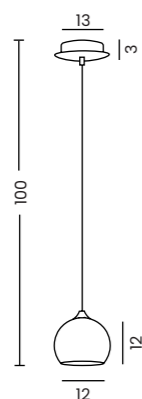

GULIA

Gulia 1 Black
AZ0630

Gulia 1 Chrom
AZ0641

Gulia 1 Gold
AZ4980

Gulia 1
Code / Color

- AZ0630 black
- AZ0641 chrome
- AZ4980 gold

Material
aluminium

Light source
1 x GU10 only LED

Gulia Wall
Code / Color

- AZ1235 black

Material
aluminium

Light source
1 x GU10 only LED

GULIA

Gulia 3
Code / Color

- AZ0637 chrome
- AZ0638 white

Material
aluminium

Light source
3 x GU10 only LED

Gulia 7 Black
Code / Color

- AZ0635 black

Material
aluminium

Light source
7 x GU10 only LED