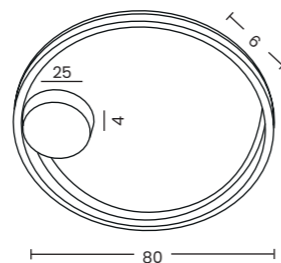

HALO

Halo 60 Top	
Code / Color	● AZ4701 black ● AZ4702 gold ○ AZ4966 white
Material	aluminium / frosted glass
Light source	1 x LED integrated
Power	38W
Kelvins	3200K
Lumens	2143lm

Halo 80 Top	
Code / Color	● AZ4703 black ● AZ4704 gold ○ AZ4958 white
Material	aluminium / frosted glass
Light source	1 x LED integrated
Power	48W
Kelvins	3200K
Lumens	1680lm

HALO

Halo Pendant 60

Code / Color	○ AZ4967 white ● AZ4968 black ● AZ4970 gold
Material	aluminium / acryl
Light source	1 x LED integrated
Power	42W
Kelvins	3000K
Lumens	1748lm

Halo Pendant 80

Code / Color	○ AZ4959 white ● AZ4960 black ● AZ4961 gold
Material	aluminium / acryl
Light source	1 x LED integrated
Power	53W
Kelvins	2900K
Lumens	3103lm

Halo Pendant 100

Code / Color	● AZ4963 black ● AZ4964 gold ○ AZ4962 white
Material	aluminium / acryl
Light source	1 x LED integrated
Power	53W
Kelvins	3000K
Lumens	2611lm