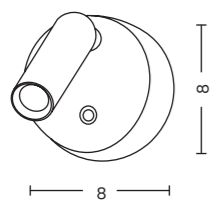

Como Round Wall

Code / Color	○ AZ5629 white ● AZ5630 black
Material	aluminium
Light source	1 x LED integrated
Power	3W
Kelvins	3000K
Lumens	206lm
Dimmable	YES, DIMMER SWITCH

USB Charging