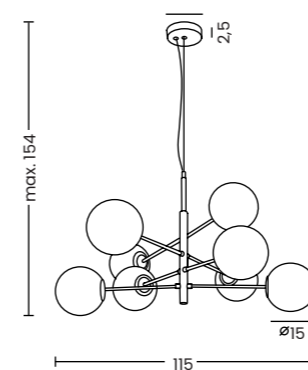

OVIEDO

1. Oviedo 6

Code / Color	● AZ4420 black
	● AZ4421 gold / black
Material	aluminium / glass
Light source	6 x G9 only LED

OVIEDO

1. Oviedo 8

Code / Color	● AZ4422 black
	● AZ4423 gold / black
Material	aluminium / glass
Light source	8 x G9 only LED