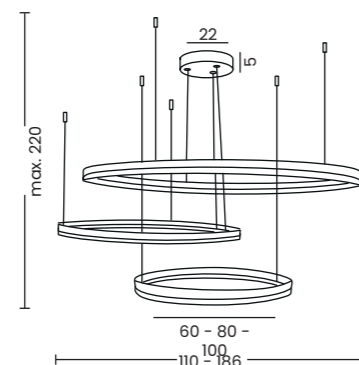

1. Halo Pendant 100+80+60
2. Code / Color
     - AZ4707 black
     - AZ4708 gold
   - Material: aluminium / frosted glass
   - Light source: 3 x LED integrated
   - Power: 120W
   - Kelvins: 3000K
   - Lumens: 4387lm
   - Dimmable: YES, TRIAC DIMMER