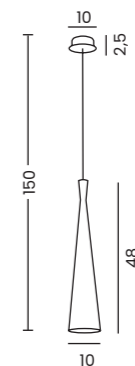

Chemical	
Code / Color	● AZ0998 chrome
Material	metal / glass
Light source	1 x E14 only LED