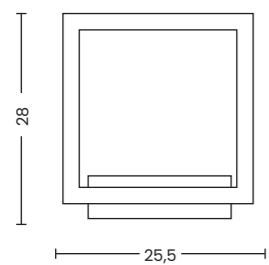

OPERA

Opera Wall Gold  
AZ4321

Opera Wall Black  
AZ3141

Opera Wall White  
AZ3142

- Opera Wall  
Code / Color
- AZ4321 gold
  - AZ3141 black
  - AZ3142 white
- Material aluminium / PVC  
Light source 1 x LED integrated  
Power 26W  
Kelvins 3000K  
Lumens 432lm