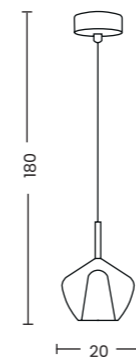

Grace C Clear
Code / Color | O AZ6294 sand white / clear
Material | aluminium / glass
Light source | E27