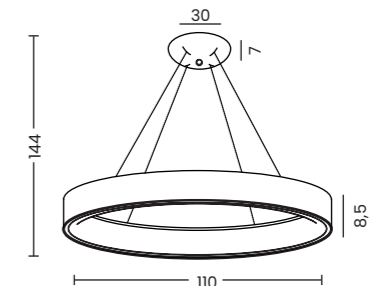

SOLVENT R PENDANT

Solvent R Pendant 60 + Remote Control

Code / Color	● AZ3969 black ○ AZ3971 grey
Material	aluminium / PVC
Light source	1 x LED integrated
Power	41W
Kelvins	3000 - 6000K
Lumens	1540lm
Dimmable	YES
CCT	YES
Smart	YES
Remote Control	YES

Solvent R Pendant 80 + Remote Control

Code / Color	● AZ3972 black ○ AZ3973 white ○ AZ3974 grey
Material	aluminium / PVC
Light source	1 x LED integrated
Power	64W
Kelvins	3000 - 6200K
Lumens	2996 - 2951lm
Dimmable	YES
CCT	YES
Smart	YES
Remote Control	YES

Solvent R Pendant 110 Gr + Remote Control

Code / Color	○ AZ3977 grey
Material	aluminium / PVC
Light source	1 x LED integrated
Power	119W
Kelvins	3000 - 6200K
Lumens	5650 - 5545lm
Dimmable	YES
CCT	YES
Smart	YES
Remote Control	YES