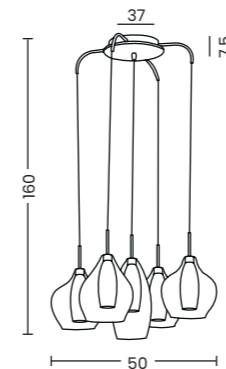

AMBER MILANO

Amber Milano 5 Chrome  
AZ0722

Amber Milano 5 Copper  
AZ3172

- Amber Milano 5
- |              |                        |
|--------------|------------------------|
| Code / Color | ● AZ0722 chrome        |
|              | ● AZ3172 copper        |
| Material     | metal / chrome / glass |
| Light source | 5 x G9 only LED        |