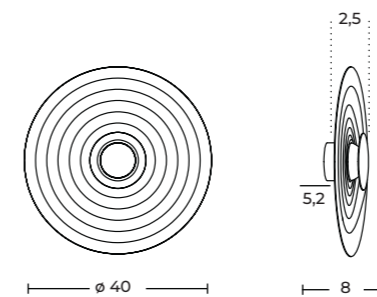

RIPPLE WALL NEW

Ripple Wall 40

Code/Color	● AZ6579 beige / black ● AZ6580 auburn / black ○ AZ7292 white / black
Finish	matt / matt
Material	aluminium / aluminium
Light source	1 x LED integrated
Power	6W
Lumens	108lm
Kelvins	2740K

Ripple Wall 50

Code/Color	● AZ6581 beige / black ● AZ6582 auburn / black ○ AZ7291 white / black
Finish	matt / matt
Material	aluminium / aluminium
Light source	1 x LED integrated
Power	6W
Lumens	108lm
Kelvins	2675K