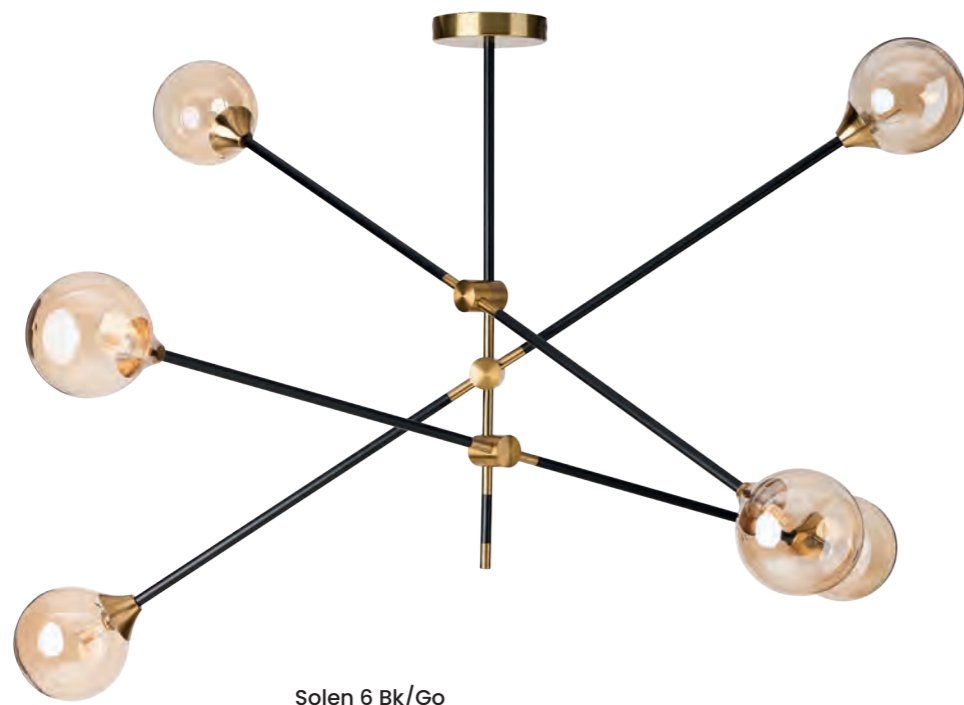

SOLEN

Solen 6 Bk/Go
AZ4700

Solen 6 BK/GO
Code / Color ● AZ4700 black / gold
Material aluminium / glass
Light source 6 x G9 only LED