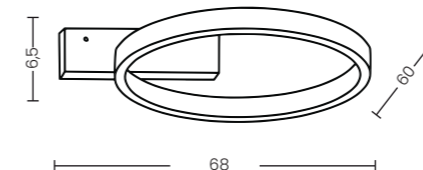

Up & Down light

ARTE TOP 25W+25W CCT SWITCH BK NEW

Arte Top 25W+25W CCT Switch Bk

Code/Color	● AZ7011 black
Finish	matt
Material	aluminium / silicone
Light source	2 x LED integrated
Power	50W
Kelvins	3000 / 4000 / 6000K
Dimmable	yes
CCT	yes
Type of control	CCT SWITCH, TRIAC DIMMER