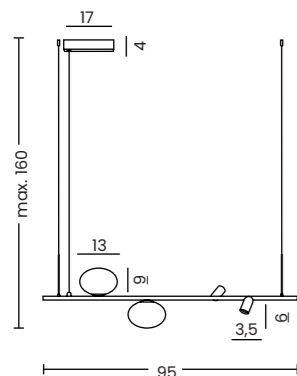

TRASIMENO

Trasimeno 95 Bk
Code / Color ● AZ5639 black / brass
Material aluminium / glass
Light source 2 x LED integrated / G9
Power 10W / 2 x G9
Kelvins 3000K
Lumens 1282lm

Trasimeno 120 Bk
Code / Color ● AZ5640 black / brass
Material aluminium / glass
Light source 3 x LED integrated / 2 x G9
Power 10W / 3x G9
Kelvins 3000K
Lumens 1281lm

Trasimeno Wall Bk
Code / Color ● AZ5641 black / brass
Material aluminium / glass
Light source 1 x LED integrated / 1 x G9
Power 2,9W / 1 x G9
Kelvins 3000K
Lumens 192lm