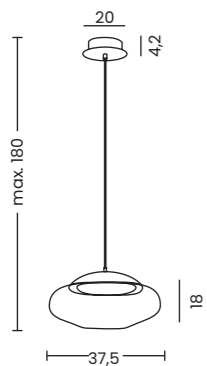

Helena C
Code / Color ● AZ4668 brass
Material metal / glass
Light source 1 x LED integrated
Power 19W
Kelvins 2700K
Lumens 410lm