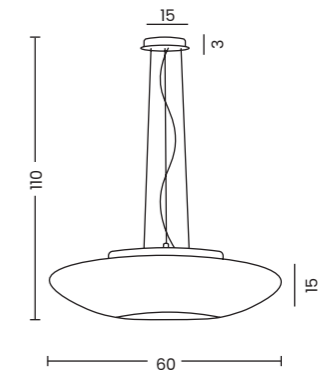

CIRCULO

Circulo 48 Top Chrom  
AZ0982

Circulo 58 Top Chrom  
AZ0984

Circulo 48 Top  
Code / Color ● AZ0982 chrome  
Material metal / glass  
Light source 3 x E27 only LED

Circulo 58 Top  
Code / Color ● AZ0984 chrome  
Material metal / glass  
Light source 4 x E27 only LED