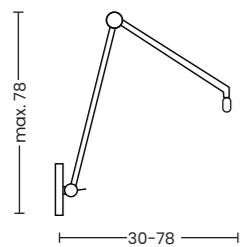

ADAM

LAMPBODY

ADAM S
LAMPBODY AZ1841 material:
aluminium
color: chrome
1 x E27 only LED

ADAM 2S
LAMPBODY AZ1842 material:
aluminium
color: chrome
2 x E27 only LED

ADAM S
LAMPBODY AZ1843 material:
aluminium
color: chrome
1 x E27 only LED

SHADES

SHADE ZF WH
color: white

- Ø 20 cm | AZ2599
- Ø 26 cm | AZ2602
- Ø 30 cm | AZ2588
- Ø 36 cm | AZ2605

SHADE ZF BK
color: black

- Ø 20 cm | AZ2597
- Ø 26 cm | AZ2600
- Ø 30 cm | AZ2586
- Ø 36 cm | AZ2603

SHADE ZF GR
color: grey

- Ø 20 cm | AZ2598
- Ø 26 cm | AZ2601
- Ø 30 cm | AZ2583
- Ø 36 cm | AZ2604

LAMPBODY + SHADE

ADAM S
LAMPBODY + ZF SHADE

ADAM 2S
LAMPBODY + ZF SHADES

ADAM WALL S LAMPBODY +
ZF SHADE