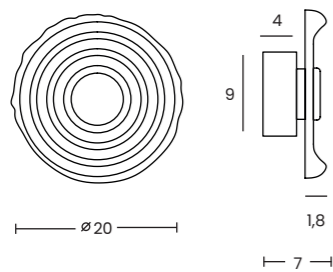

NESTOR TOP

Nestor Top 30 Bk
AZ5831

Nestor Top 20
Code / Color ● AZ5828 brass
● AZ5829 black
Material glass / aluminium
Light source 1 x LED integrated
Power 6W
Kelvins 3000K
Lumens 480lm

Nestor Top 30
Code / Color ● AZ5830 brass
● AZ5831 black
Material glass / aluminium
Light source 1 x LED integrated
Power 6W
Kelvins 3000K
Lumens 480lm