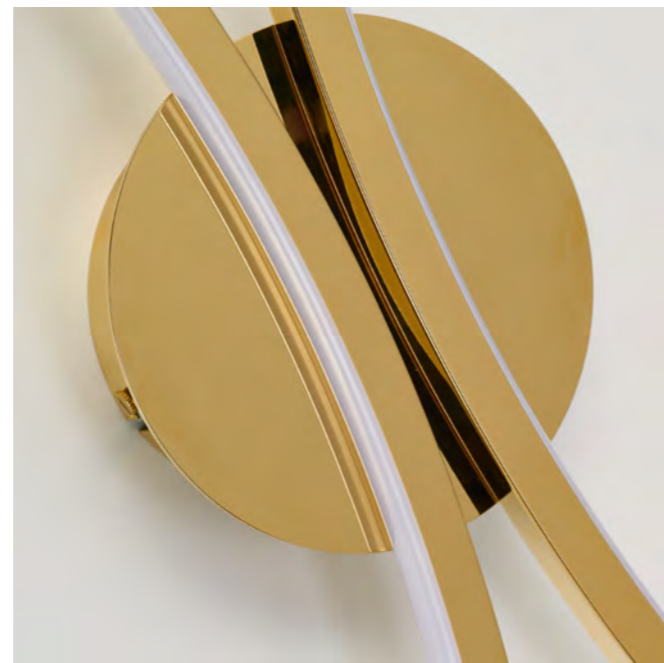

SHIRO WALL NEW

Shiro Wall

Code/Color

- AZ6822 gold
- AZ6823 black

Finish

gold / shiny, black / matt

Material

aluminium / silicone

Light source

2 x LED integrated

Power

16W

Lumens

390lm

Kelvins

2800K

MIZUKI WALL NEW

Mizuki Wall Go
AZ6824

Mizuki Wall Bk
AZ6825

Mizuki Wall

Code/Color

- AZ6824 gold
- AZ6825 black

Finish

gold / shiny, black / matt

Material

aluminium / silicone

Light source

1 x LED integrated

Power

20W

Lumens

438lm

Kelvins

2770K