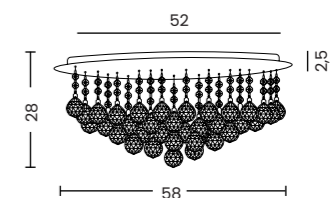

Bolla 58
Code / Color ● AZ1288 chrome / clear
○ AZ3084 gold / clear
Material metal / crystal K9
Light source 10 x G9 only LED