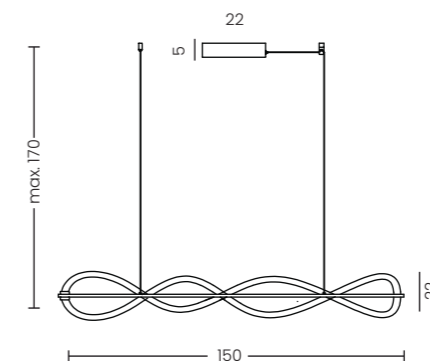

Pescara Pendant 150 3-Step DIMM Bk

- Code/Color ● AZ6746 black / white
- Finish matt / matt
- Material aluminium / silicone
- Light source 1 x LED integrated
- Power 33W
- Lumens 2640lm
- Kelvins 3000K
- Dimmable yes
- Type of control 3-STEP DIMMER