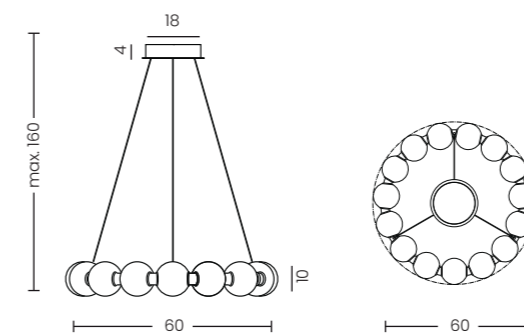

PERLA PENDANT 60 3-STEP DIMM BK NEW

Perla Pendant 60 3-Step DIMM Bk  
AZ6895

3-STEP DIMM SYSTEM

Perla Pendant 60 3-Step DIMM Bk

Code/Color	● AZ6895 black / white
Finish	matt / matt
Material	aluminium / glass
Light source	15 x LED integrated
Power	30W
Lumens	2400lm
Kelvins	3000K
Dimmable	yes
Type of control	3-STEP DIMMER