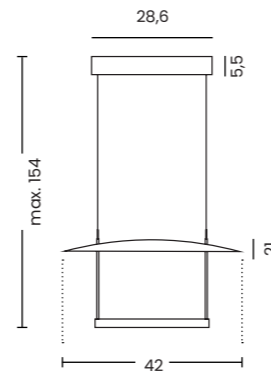

Portofino 42

Code / Color

● AZ5636 black / white

Material

aluminium

Light source

1 x LED integrated

Power

23W

Kelvins

3000K

Lumens

1264lm