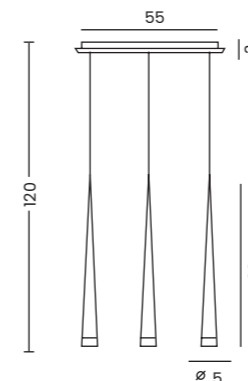

Stylo 3

- Code / Color
  - AZ0207 white
  - AZ0118 black
- Material
  - aluminium / glass
- Light source
  - 3 x G9 only LED