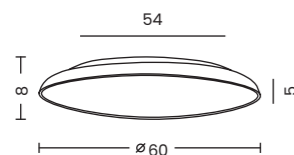

CLARA TOP CCT SWITCH DIMM

Clara Top 80 Cct Switch Dimm Wh  
AZ5806

Clara Top 80 Cct Switch Dimm Bk  
AZ5804

Clara Top 80 Cct Switch Dimm Chabn  
AZ5805

Clara Top 60 CCT Switch DIMM CHABN

Code / Color	● AZ5801 black ○ AZ5802 champagne brown ○ AZ5803 white
Material	aluminium / PVC
Light source	1 x LED integrated
Power	50W
Kelvins	3000 / 4000 / 6000K
Lumens	4000lm
Dimmable	YES, 3-STEP DIMMER
CCT	YES, CCT SWITCH