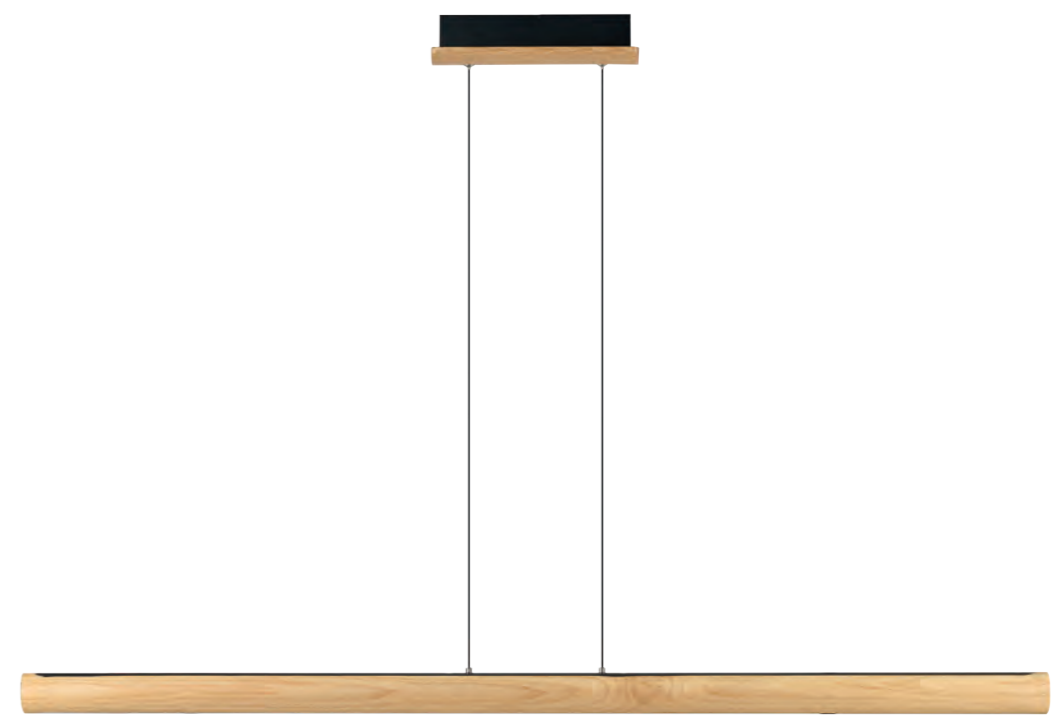

ALBERO

Albero  
AZ2701

- Albero**
- Code / Color ● AZ2701 brown / black
  - Material metal / PVC
  - Light source 1 x LED integrated
  - Power 50W
  - Kelvins 3000K
  - Lumens 1346lm

IZOLDA

Izolda 1  
AZ3339