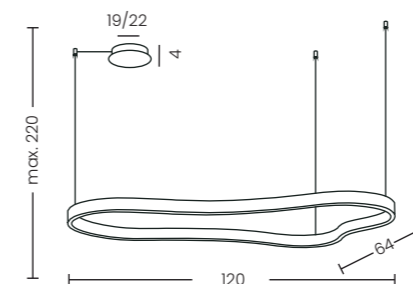

MIRABELLA 90 3000K DIMM NEW

Mirabella 90 3000K DIMM

Code/Color	● AZ6744 black ○ AZ6752 white
Finish	matt
Material	aluminium / silicone
Light source	1 x LED integrated
Power	48W
Lumens	3840lm
Kelvins	3000K
Dimmable	yes
Type of control	TRIAC DIMMER

MIRABELLA 120 3000K DIMM WH NEW

Mirabella 120 3000K DIMM Wh

Code/Color	○ AZ6753 white
Finish	matt
Material	aluminium / silicone
Light source	1 x LED integrated
Power	60W
Lumens	4800lm
Kelvins	3000K
Dimmable	yes
Type of control	TRIAC DIMMER