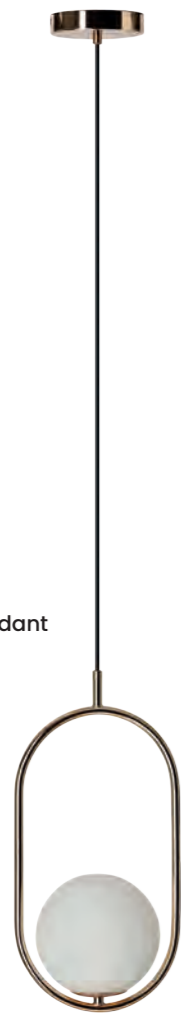

COCO

Coco 1 Pendant
AZ4981