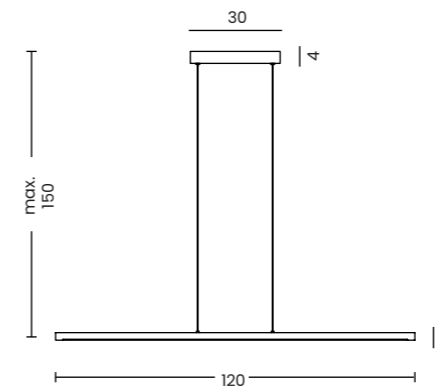

Alamo Pendant 120 3-Step DIMM

Code / Color	● AZ5766 black ● AZ5767 anodized gold
Material	aluminium / PVC
Light source	1 x LED integrated
Power	21W
Kelvins	3000K
Lumens	1680lm
Dimmable	YES, 3-STEP DIMMER