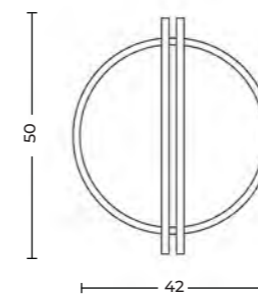

SATURN WALL 3000K NEW

Saturn 52 Wall 3000K

Code/Color	● AZ6662 brown / black
Finish	stone / matt
Material	stone / aluminium / silicone
Light source	2 x LED integrated
Power	20W
Lumens	148lm
Kelvins	2850K

Saturn 72 Wall 3000K

Code/Color	● AZ6663 brown / black
Finish	stone / matt
Material	stone / aluminium / silicone
Light source	2 x LED integrated
Power	29W
Lumens	276lm
Kelvins	3000K