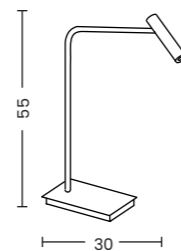

FLER

Fler
Code / Color ● AZ3202 black
Material aluminium
Light source 1 x LED integrated
Power 3W
Kelvins 3000K
Lumens 240lm

Fler Table Bk
Code / Color ● AZ6211 black
Material aluminium
Light source 1 x LED integrated
Power 3W
Kelvins 3000K
Lumens 240lm

PALP

Palp
Code / Color ● AZ1122 chrome
Material metal / marble
Light source 5 x E14 only LED