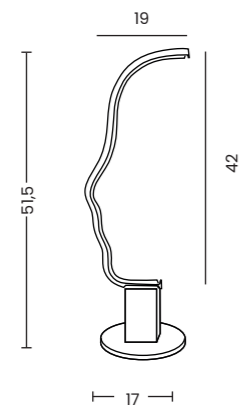

Face Table DIMM Bk

- Code / Color ● AZ5467 black
- Material aluminium / silicone
- Light source 1 x LED integrated
- Power 20W
- Kelvins 3000 / 4000 / 6500K
- Lumens 1600lm
- CCT YES, 3-STEP CCT SWITCH