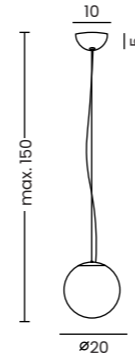

White Ball 20
Code / Color | O AZ1325 white / chrome
Material | glass / aluminium
Light source | 1 x E27 only LED