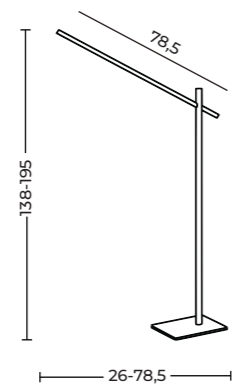

Ontario Floor DIMM Switch

Code/Color	● AZ6803 black ● AZ6804 beige ○ AZ7202 white ● AZ7203 red
Finish	matt
Material	aluminium / PVC
Light source	1 x LED integrated
Power	15W
Lumens	1200lm
Kelvins	3000K
Dimmable	yes
Type of control	SWITCH DIMMER