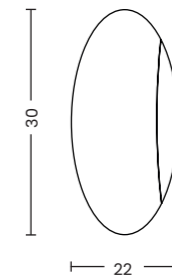

Gala Chrom Wall	
Code / Color	O AZ0685 chrome / white
Material	metal / glass
Light source	1 x E27 only LED