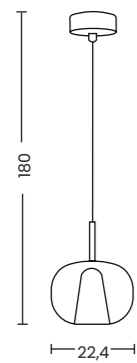

Grace A Clear
Code / Color | O AZ6271 sand white / clear
Material | aluminium / glass
Light source | E27