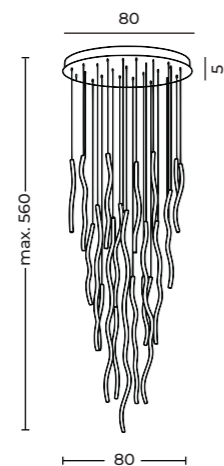

3-STEP DIMM SYSTEM

1st click	2nd click	3rd click
100% light	50% light	25% light