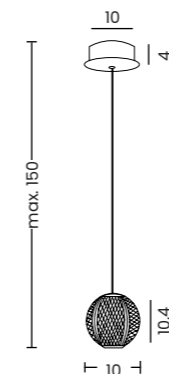

EDEM 1

Edem 1 Bk  
AZ6015

Edem 1 Go  
AZ6016

- Edem 1
- |              |                    |
|--------------|--------------------|
| Code / Color | ● AZ6015 black     |
|              | ● AZ6016 gold      |
| Material     | aluminium / acryl  |
| Light source | 1 x LED integrated |
| Power        | 4,2W               |
| Kelvins      | 3000K              |
| Lumens       | 336lm              |