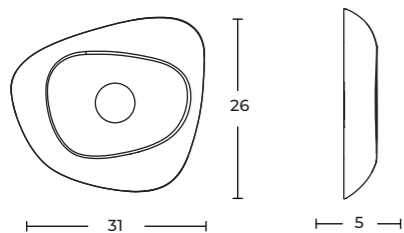

Eagle Wall

Code/Color	● AZ6575 black / black ● AZ6576 brown / black ● AZ6577 beige / black
Finish	matt / matt
Material	felt / aluminium
Light source	1 x LED integrated
Power	6W
Lumens	18lm
Kelvins	2985K