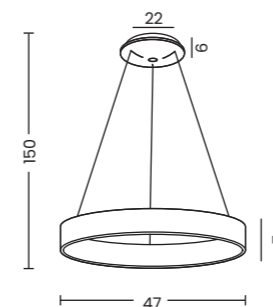

SILVAM

Silvam 65 Top
AZ2698

Silvam 45 Top

Code / Color	● AZ2697 light brown
Material	rubber wood / PVC / aluminium
Light source	1 x LED integrated
Power	28W
Kelvins	2900K
Lumens	1879lm

Silvam 65 Top

Code / Color	● AZ2698 light brown
Material	rubber wood / PVC / aluminium
Light source	1 x LED integrated
Power	42W
Kelvins	2900K
Lumens	2844lm

SILVAM

Silvam 45 Pendant

Code / Color	● AZ3344 light brown
Material	rubber wood / PVC / aluminium
Light source	1 x LED integrated
Power	28W
Kelvins	2900K
Lumens	1879lm

Silvam 65 Pendant

Code / Color	● AZ2699 light brown
Material	rubber wood / PVC / aluminium
Light source	1 x LED integrated
Power	42W
Kelvins	2900K
Lumens	2844lm