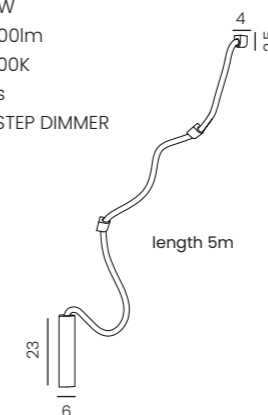

IVY 5m 3-STEP DIMM BK

- Code/Color ○ AZ6750 black / white
- Finish matt / matt
- Material aluminium / fabric
- Light source 1 x LED integrated
- Power 55W
- Lumens 4400lm
- Kelvins 3000K
- Dimmable yes
- Type of control 3-STEP DIMMER