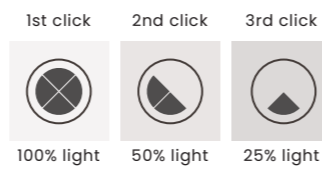

3-STEP DIMM SYSTEM