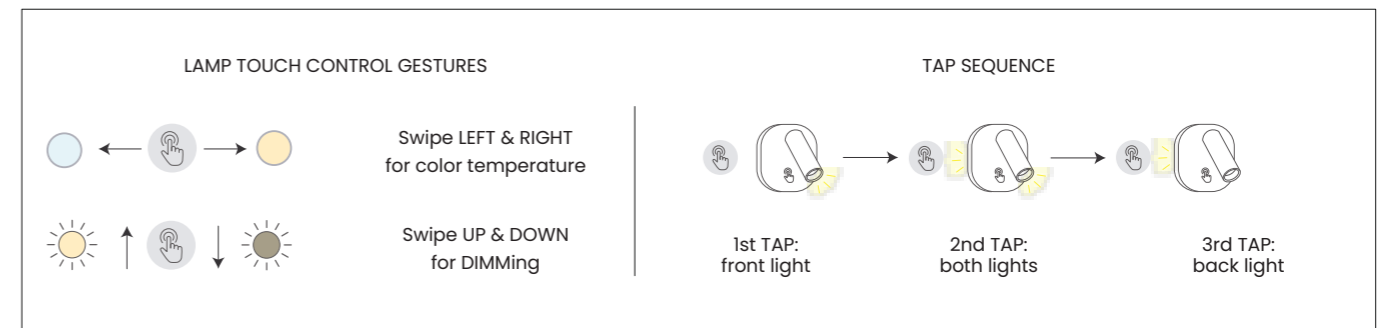

Lara 3W+6W 3-Step CCT DIMM Wh
AZ7016

Lara 3W+6W 3-Step CCT

Code/Color	○ AZ7016 white ● AZ7017 black
Finish	matt
Material	aluminium
Light source	2 x LED integrated
Power	9W
Lumens	240 / 480lm
Kelvins	3000 / 4000 / 6000K
Dimmable	yes
CCT	yes
Type of control	CCT, Dimmable