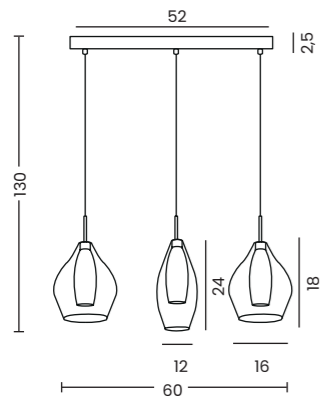

1. Amber Milano 3

Code / Color	● AZ2149 chrome
	○ AZ3075 clear
	● AZ3078 copper
Material	metal / chrome / glass
Light source	3 x G9 only LED