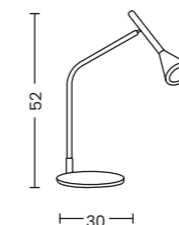

Cygnus 1 Pendant Bk  
Code / Color ● AZ5621 black  
Material aluminium  
Light source 1 x GU10 only LED

CYGNUS

Cygnus Table BK  
AZ5622

Cygnus Table Bk  
Code / Color ● AZ5622 black  
Material aluminium  
Light source 1 x GU10 only LED