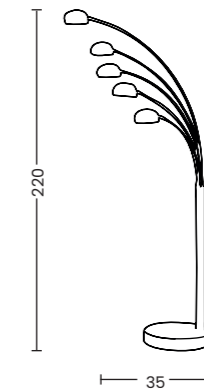

FLER

Fler
Code / Color ● AZ3202 black
Material aluminium
Light source 1 x LED integrated
Power 3W
Kelvins 3000K
Lumens 240lm

Fler Table Bk
Code / Color ● AZ6211 black
Material aluminium
Light source 1 x LED integrated
Power 3W
Kelvins 3000K
Lumens 240lm

PALP

Palp
Code / Color ● AZ1122 chrome
Material metal / marble
Light source 5 x E14 only LED