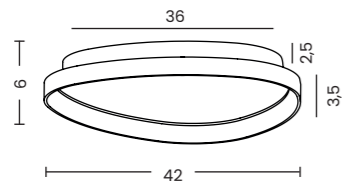

Amanda Top 40 CCT Switch 3-Step DIMM

- Code / Color
  - AZ5768 black
  - AZ5769 white
  - AZ5770 gold
- Material: aluminium / PVC
- Light source: 1 x LED integrated
- Power: 35W
- Kelvins: 3000 / 4000 / 6000K
- Dimmable: YES, 3-STEP DIMMER
- CCT: YES, CCT SWITCH