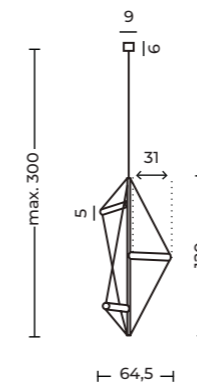

Orion Bk

Code/Color	● AZ6535 black / white
Finish	matt / matt
Material	aluminium / PVC
Light source	3 x LED integrated
Power	32W
Lumens	1500lm
Kelvins	3000K