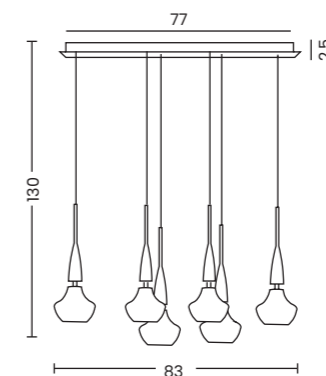

TASOS

Tasos 1

Code / Color   O AZ0260 white
Material   glass / aluminium
Light source   1 x E14 only LED

Tasos 4

Code / Color   O AZ0884 white
Material   glass / aluminium
Light source   4 x E14 only LED

TASOS

Tasos 6

Code / Color   ● AZ0262 black
                      O AZ1883 white
Material   glass / aluminium
Light source   6 x E14 only LED