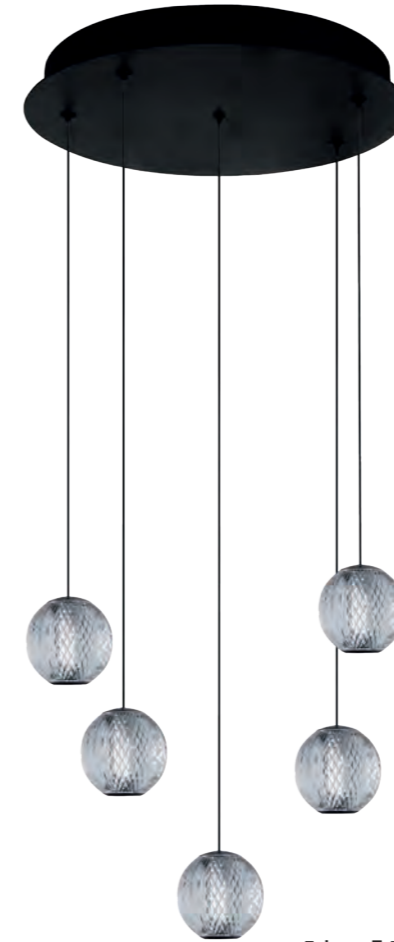

EDEM 5 ROUND

Edem 5 Round Bk
AZ6017