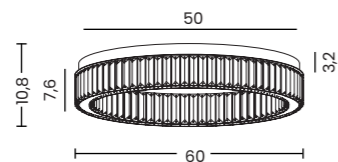

SPARK TOP DIMM

Spark Top 40

Code / Color	● AZ5782 gold ● AZ5783 chrome
Material	aluminium / crystal
Light source	1 x LED integrated
Power	30W
Kelvins	3000K
Lumens	1680lm
Dimmable	YES, TRIAC DIMMER

Spark Top 60

Code / Color	● AZ5784 gold ● AZ5785 chrome
Material	aluminium / crystal
Light source	1 x LED integrated
Power	48W
Kelvins	3000K
Lumens	2560lm
Dimmable	YES, TRIAC DIMMER

Spark Top 80 DIMM

Code / Color	● AZ5786 gold ● AZ5787 chrome
Material	aluminium / crystal
Light source	1 x LED integrated
Power	72W
Kelvins	3000K
Lumens	3600lm
Dimmable	YES, TRIAC DIMMER

SPARK PENDANT DIMM

Spark Pendant 60 DIMM

Code / Color	● AZ5788 gold ● AZ5789 chrome
Material	aluminium / crystal
Light source	1 x LED integrated
Power	30W
Kelvins	3000K
Lumens	2560lm
Dimmable	YES, TRIAC DIMMER

Spark Pendant 80 DIMM

Code / Color	● AZ5790 gold ● AZ5791 chrome
Material	aluminium / crystal
Light source	1 x LED integrated
Power	72W
Kelvins	3000K
Lumens	3600lm
Dimmable	YES, TRIAC DIMMER