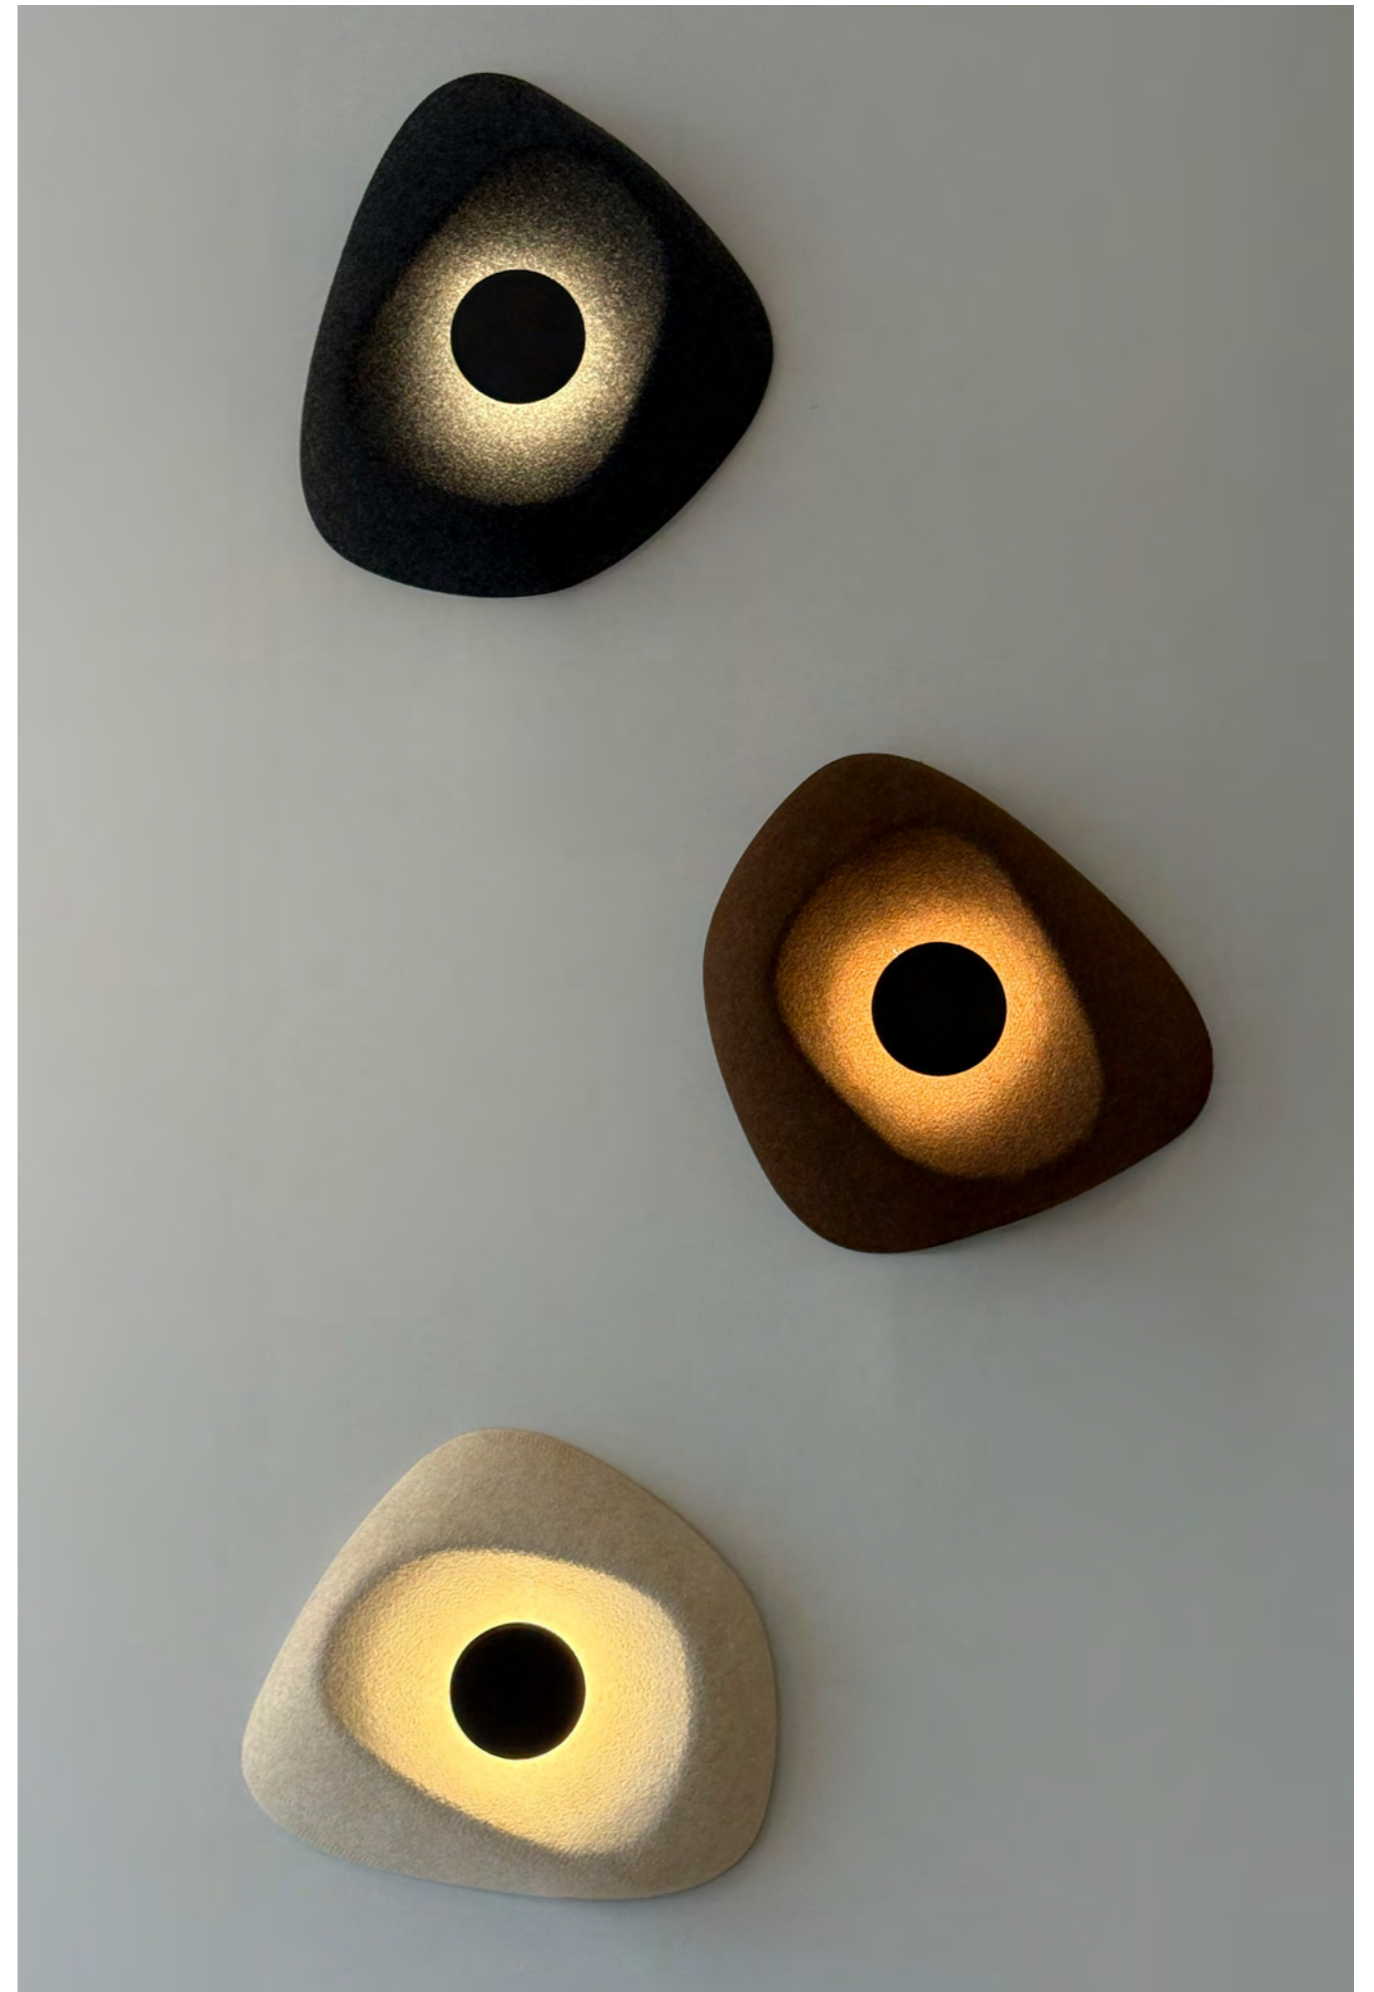

EAGLE WALL NEW

Eagle Wall Bk  
AZ6575

Eagle Wall Coffee  
AZ6576

Eagle Wall Beige  
AZ6577

Eagle Wall

Code/Color	<ul style="list-style-type: none"> <li>● AZ6575 black / black</li> <li>● AZ6576 brown / black</li> <li>● AZ6577 beige / black</li> </ul>
Finish	matt / matt
Material	felt / aluminium
Light source	1 x LED integrated
Power	6W
Lumens	18lm
Kelvins	2985K