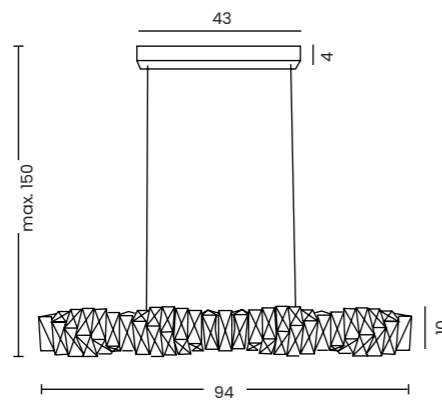

Florence Wall GO 4000K

Code / Color	● AZ6188 gold
Material	aluminium / crystal
Light source	1 x LED integrated
Power	10W
Kelvins	4000K
Lumens	800lm

Florence Wall GO 3000K

Code / Color	● AZ6480 gold
Material	aluminium / crystal
Light source	1 x LED integrated
Power	10W
Kelvins	4000K
Lumens	800lm