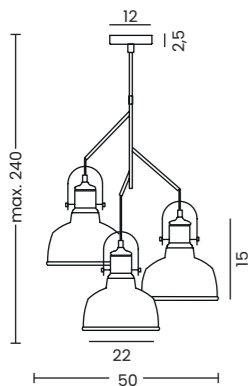

TOMA

Toma Black  
AZ2376

**Toma Black**  
 Code / Color ● AZ2376 black  
 Material aluminium  
 Light source 1 x E27 only LED

DARLING

Darling 3 Glass  
AZ2146

Darling 3  
 Code / Color    O AZ2146 white  
 Material        glass / metal  
 Light source    3 x E14 only LED