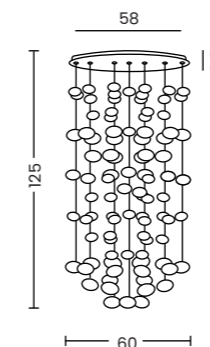

LUVIA

Luvia XL Gold
AZ3073

Luvia XI Clear

- Code / Color   ● AZ2574 chrome
- AZ3073 gold
- Material   metal / chrome / glass
- Light source   9 x GU10 only LED