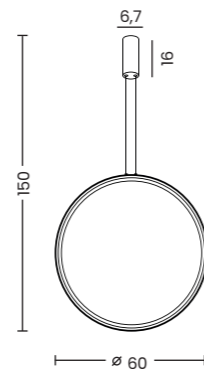

Massima 60 Bk

Code / Color	● AZ5255 black ● AZ5256 gold
Material	aluminium / silicone
Light source	1 x LED integrated
Power	35W
Kelvins	3000K
Lumens	2800lm
Dimmable	YES, 3-STEP DIMMER