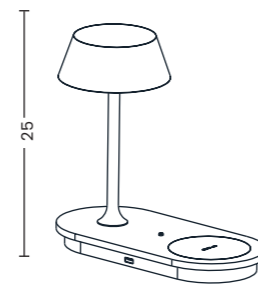

Fino Table DIMM NFC Charger BK

Code / Color	● AZ5913 black
Material	aluminium
Light source	1 x LED integrated
Power	6W
Kelvins	3000K
Lumens	197lm
Dimmable	YES, 3 STEP DIMM