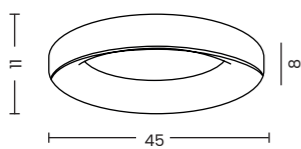

Sovana Top 80 CCT

Code / Color	○ AZ3445 white ● AZ3446 black ○ AZ3447 grey
Material	aluminium / PVC
Light source	1 x LED integrated
Power	73W
Kelvins	2700 - 6500K
Lumens	5840lm
Dimmable	YES
CCT	YES
Remote Control	YES