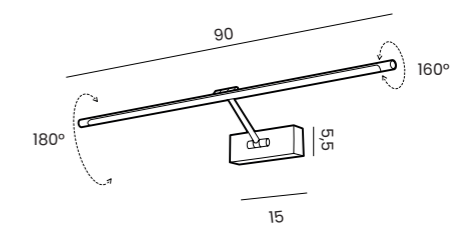

Davinci 48
Code / Color

- AZ2648 chrome
- AZ2650 gold
- AZ4262 black

Material metal / PVC
Light source 1 x LED integrated
Power 10W
Kelvins 3000K
Lumens 33lm

Davinci 58
Code / Color

- AZ2654 gold
- AZ4263 black

Material metal / PVC
Light source 1 x LED integrated
Power 12W
Kelvins 3000K
Lumens 367lm

Davinci 90
Code / Color

- AZ2660 chrome
- AZ2662 gold
- AZ2663 black chrome
- AZ4264 black

Material metal / PVC
Light source 1 x LED integrated
Power 20W
Kelvins 3100K
Lumens 607lm