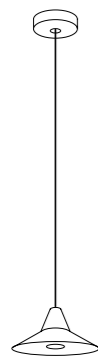

TENTOR

Material | aluminium
Light source | 12 x G9
Power | 40W