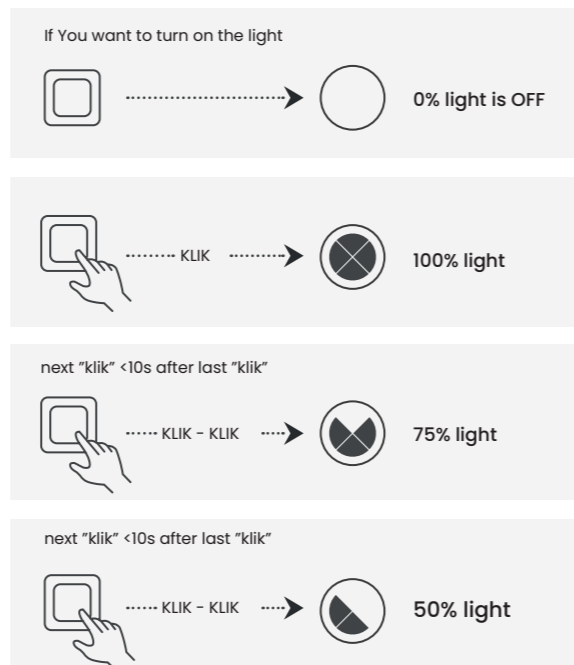

SIROCCO 3-STEP DIMM

Sirocco 3-Step DIMM Go

Code / Color	● AZ5781 gold
Material	aluminium / silicone
Light source	1 x LED integrated
Power	34W
Kelvins	3000K
Lumens	2720lm
Dimmable	YES, 3-STEP DIMMER

3-Step diming system