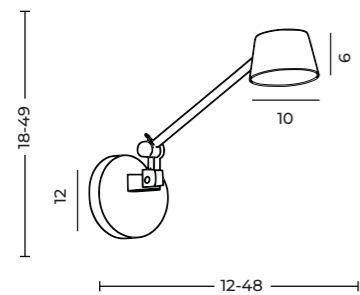

MOLLY WALL NEW

Molly S Wall Beige
AZ6806

Molly S Wall

Code/Color	● AZ6805 black ● AZ6806 beige
Finish	matt
Material	aluminium / PVC
Light source	1 x LED integrated
Power	6W
Lumens	450lm
Kelvins	3000K
Dimmable	yes
Type of control	TOUCH DIMMER

Molly M Wall Bk

Code/Color	● AZ6807 black ● AZ6808 beige
Finish	matt
Material	aluminium / PVC
Light source	1 x LED integrated
Power	6W
Lumens	450lm
Kelvins	3000K
Dimmable	yes
Type of control	TOUCH DIMMER

MOLLY FLOOR DIMM NEW

Molly Floor DIMM

Code/Color	● AZ6809 black ● AZ6810 beige
Finish	matt
Material	aluminium / PVC
Light source	1 x LED integrated
Power	6W
Lumens	450lm
Kelvins	3000K
Dimmable	yes
Type of control	TOUCH DIMMER