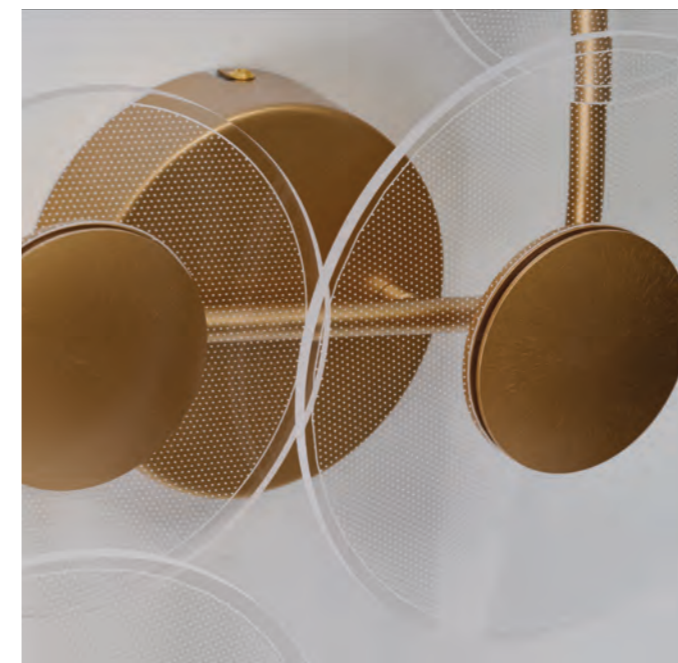

MEADOW 3-STEP DIMM GO NEW

3-STEP DIMM SYSTEM

Meadow 4 3-Step DIMM Go

Code/Color	● AZ6775 gold / clear
Finish	brushed / shiny
Material	aluminium / PVC
Light source	4 x LED integrated
Power	17W
Lumens	1028lm
Kelvins	2961K
Dimmable	yes
Type of control	3-STEP DIMMER

Meadow 6 3-Step DIMM Go

Code/Color	● AZ6776 gold / clear
Finish	brushed / shiny
Material	aluminium / PVC
Light source	6 x LED integrated
Power	24W
Lumens	1472lm
Kelvins	2942K
Dimmable	yes
Type of control	3-STEP DIMMER