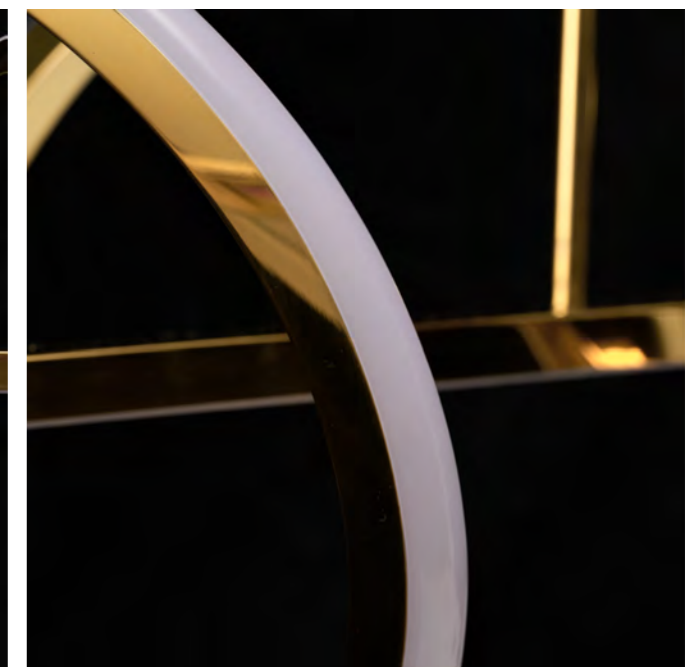

MEMPHIS PENDANT 3-STEP DIMM NEW

3-STEP DIMM SYSTEM

1st click	2nd click	3rd click
100% light	50% light	25% light

Memphis Pendant 3-Step DIMM

Code/Color	● AZ6814 gold ● AZ6815 black
Finish	gold / shiny, black / matt
Material	aluminium / silicone
Light source	2 x LED integrated
Power	55W
Lumens	2580lm
Kelvins	2800K
Dimmable	yes
Type of control	3-STEP DIMMER