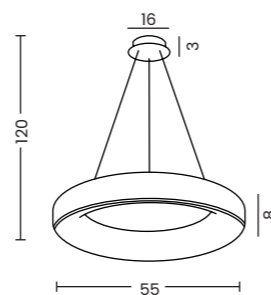

Sovana Pendant 55 CCT

Code / Color	○ AZ2727 white ● AZ2728 black ○ AZ2729 grey
Material	aluminium / PVC
Light source	1 x LED integrated
Power	50W
Kelvins	2700 - 6500K
Lumens	4000lm
Dimmable	YES
CCT	YES
Remote Control	YES