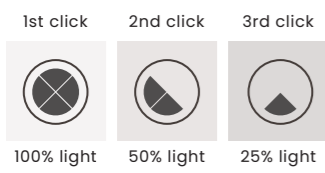

MEADOW 3-STEP DIMM GO NEW

Meadow 4 3-Step DIMM Go  
AZ6775

Meadow 6 3-Step DIMM Go  
AZ6776

3-STEP DIMM SYSTEM

Meadow 4 3-Step DIMM Go

Code/Color	● AZ6775 gold / clear
Finish	brushed / shiny
Material	aluminium / PVC
Light source	4 x LED integrated
Power	17W
Lumens	1028lm
Kelvins	2961K
Dimmable	yes
Type of control	3-STEP DIMMER