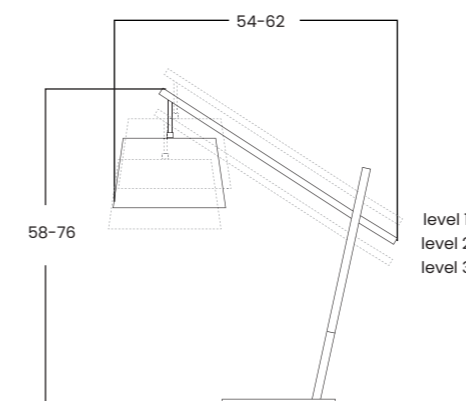

GARDA TABLE BK

Garda Table Bk
Code / Color | AZ5644 black / light brown
Material | metal / wood / fabric / PVC
Light source | 1 x E27 only LED