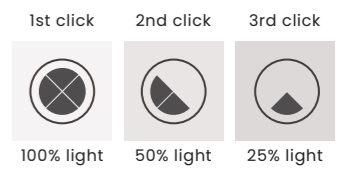

3-STEP DIMM SYSTEM