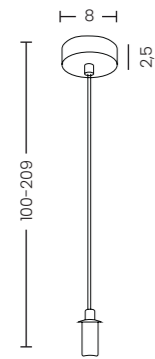

BUBBLES

Bubbles
lampbody

Bubbles
shades

Bubbles
lampbody + shade

Bubbles
lampbody 1

- black | AZ5918
- gold | AZ5954
- white | AZ5953

Bubbles
glass shade white

ø 12cm	AZ6732
ø 15cm	AZ6731
ø 18cm	AZ6733

Bubbles
glass shade clear

ø 12cm	AZ5955
ø 15cm	AZ5884
ø 18cm	AZ5958

Bubbles
glass shade amber

ø 12cm	AZ6451
ø 15cm	AZ6452
ø 18cm	AZ6453

Bubbles
glass shade smoky

ø 12cm	AZ5956
ø 15cm	AZ5885
ø 18cm	AZ5959