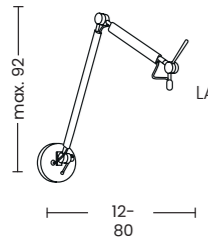

ZYTA S WALL
LAMPBODY AZ1844 material:
aluminium
color: black / chrome
1 x E27 only LED