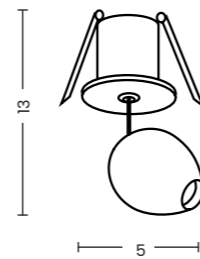

Ovum 1 Spot	
Code / Color	● AZ3093 black
Material	aluminium
Light source	1 x LED integrated
Power	5W
Kelvins	3000K
Lumens	220lm