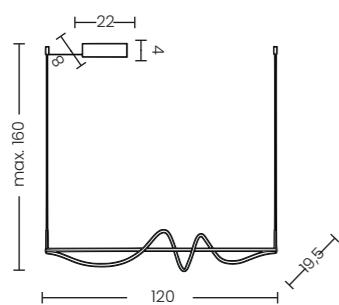

VIRGO PENDANT 120 3-STEP DIMM BK & VIRGO FLOOR DIMM BK NEW

3-STEP DIMM SYSTEM

Virgo Pendant 120 3-Step DIMM Bk

Code/Color	● AZ7151 black
Finish	matt
Material	aluminium / acrylic
Light source	1 x LED integrated
Power	28W
Kelvins	3000K
Dimmable	yes
Type of control	3-STEP DIMMER

Virgo Floor DIMM Bk

Code/Color	● AZ7153 black
Finish	matt
Material	aluminium / acrylic
Light source	1 x LED integrated
Power	35W
Kelvins	3000K
Dimmable	yes
Type of control	FOOT DIMMER

VIRGO PENDANT 150 3-STEP DIMM BK NEW

Virgo Pendant 150 3-Step DIMM Bk

Code/Color	● AZ7152 black
Finish	matt
Material	aluminium / acrylic
Light source	1 x LED integrated
Power	35W
Kelvins	3000K
Dimmable	yes
Type of control	3-STEP DIMMER