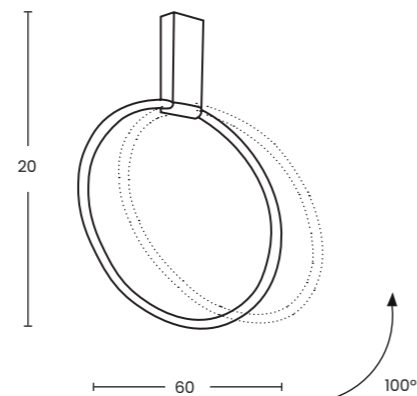

VINCENT

VINCENT 40

Code / Color

- AZ6200 sand black
- AZ6202 gold

Material steel / aluminium

Light source 1 x LED integrated

Power 25W

Kelvins 3000 / 4000 / 6000K CCT SWITCH

Lumens 2560lm

VINCENT 60

Code / Color

- AZ6201 sand black
- AZ6203 gold

Material steel / aluminium

Light source 1 x LED integrated

Power 35W

Kelvins 3000 / 4000 / 6000K CCT SWITCH

Lumens 2800lm