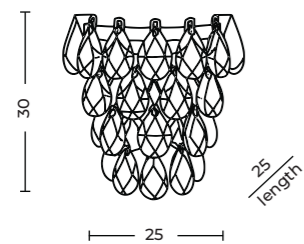

Barletta Wall Go

Code/Color	● AZ6906 rose gold / clear
Finish	shiny / shiny
Material	aluminium / crystal
Light source	1 x LED integrated
Power	18W
Kelvins	3000K