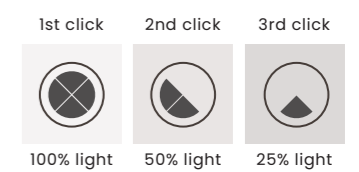

3-STEP DIMM SYSTEM