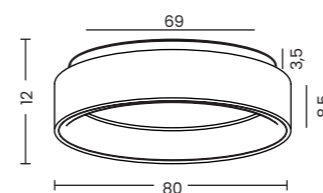

Solvent R Top 80 + Remote Control

Code / Color	● AZ3996 black ○ AZ3998 grey
Material	aluminium / PVC
Light source	1 x LED integrated
Power	64W
Kelvins	3000 - 6200K
Lumens	2996 - 2951lm
Dimmable	YES
CCT	YES
Smart	YES
Remote Control	YES