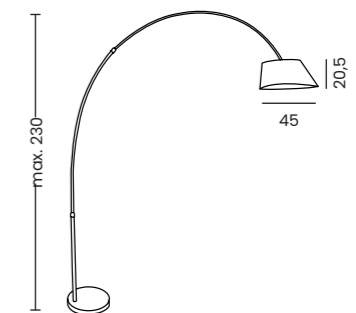

Bard
Code / Color ● AZ1125 black
Material metal / fabric / PVC / marble
Light source 1 x E27 only LED