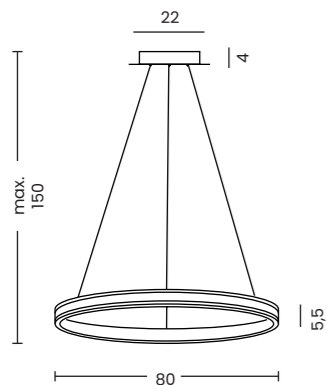

Rio 80 3-Step DIMM Bk/Go

Code / Color	● AZ5778 black / copper gold
Material	aluminium / leather / silicone
Light source	2 x LED integrated
Power	54W
Kelvins	3000K
Lumens	4320lm
Dimmable	YES, 3-STEP DIMMER