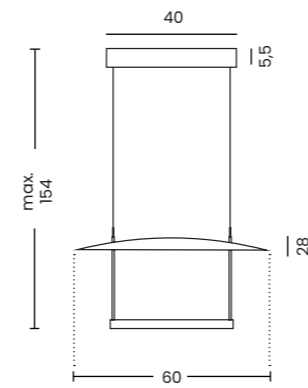

Portofino 60

Code / Color

● AZ5637 black / white

Material

aluminium

Light source

1 x LED integrated

Power

29W

Kelvins

3000K

Lumens

1706lm