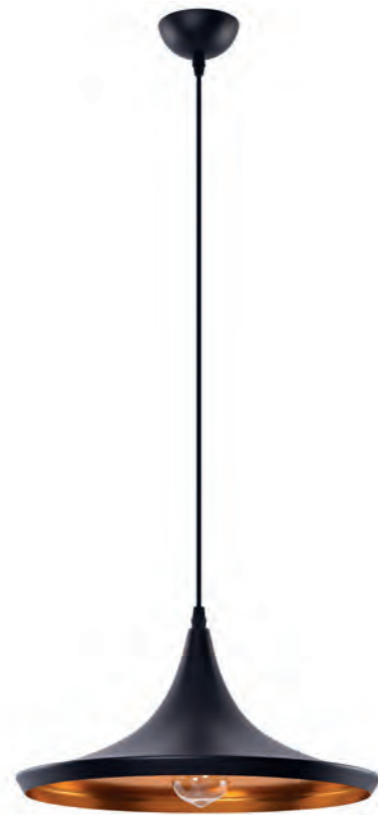

ORIENT

Orient White/Gold  
AZ1341

Orient White/Gold

- Code / Color    ○ AZ1341 white / amber gold
- Material        aluminium
- Light source    1 x E27 only LED

CHINK

Chink White/Gold  
AZ1342

Chink Black/Gold  
AZ1407