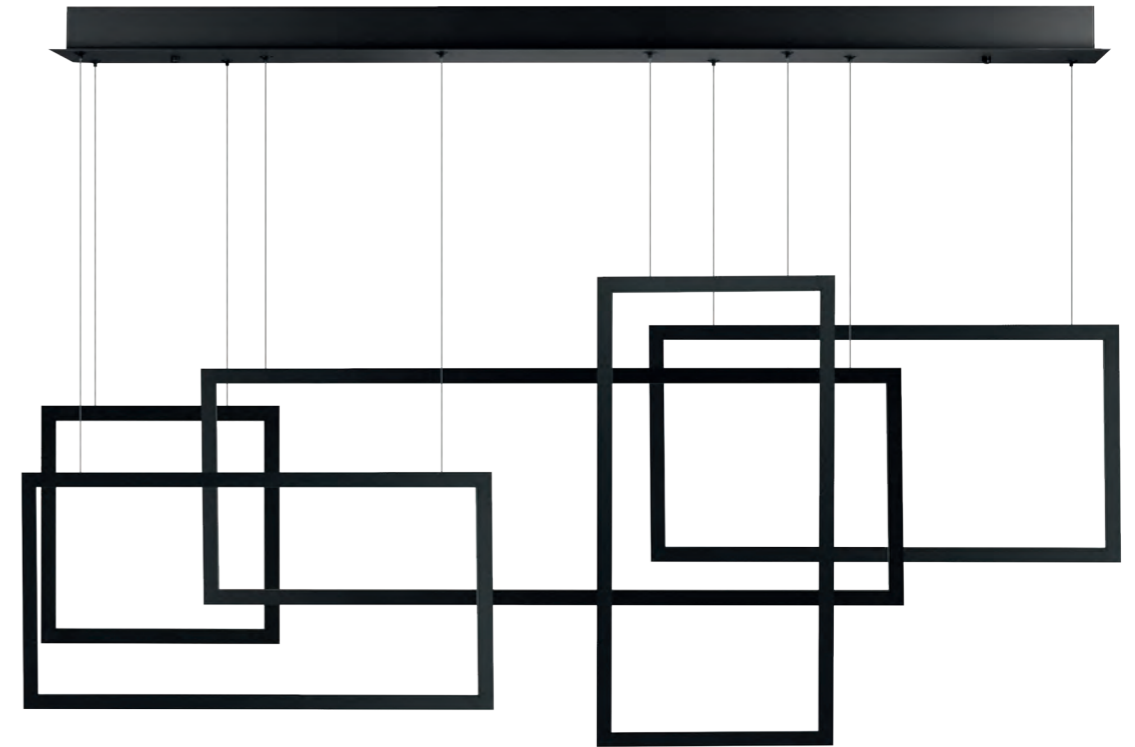

QUADRATUS

Quadratus Black
AZ2850

Quadratus	
Code / Color	● AZ2850 black
Material	aluminium / PVC
Light source	5 x LED integrated
Power	142W
Kelvins	3000K
Lumens	1308lm
Dimmable	YES, TRIAC DIMMER