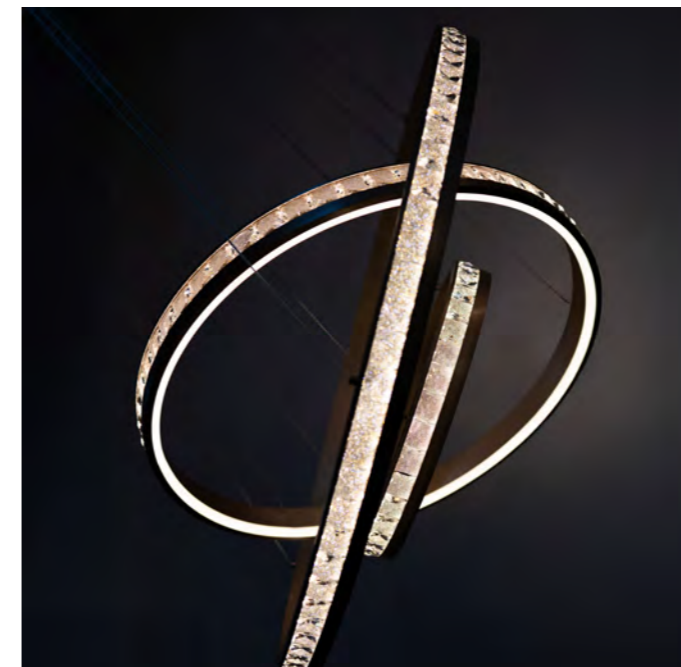

3-STEP DIMM SYSTEM

Camelia 40+60+80 3-Step DIMM Go

- Code/Color ● AZ6769 rose gold / clear
- Finish brushed / shiny
- Material aluminium / crystal
- Light source 3 x LED integrated
- Power 118W
- Lumens 4867lm
- Kelvins 2931K
- Dimmable yes
- Type of control 3-STEP DIMMER