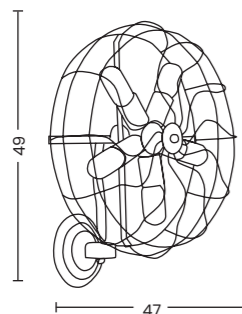

Fan Wall
Code / Color ● AZ1349 black
Material aluminium
Light source 5 x E27 only LED