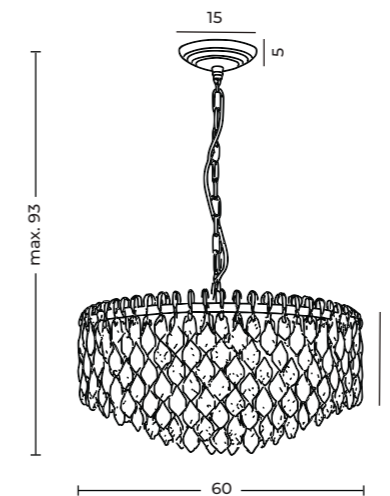

Burano 60 Pendant Ch
Code/Color ● AZ6908 chrome / clear
Finish shiny / shiny
Material aluminium / crystal
Light source 11 x E14 only LED

Burano 60 Top Ch
AZ6910

Burano 60 Top Ch
Code/Color ● AZ6910 chrome / clear
Finish shiny / shiny
Material aluminium / crystal
Light source 11 x E14 only LED