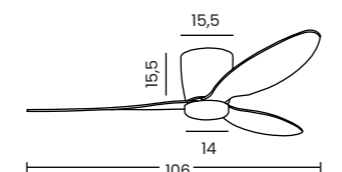

REMOTE CONTROL

Remote control

- Turn off the fan
- Rotations direction SUMMER / WINTER function
- Rotations speed 1-6
- Natural wind medium speed
- Automatic shutdown 2h or 6h
- DIMM – increase the brightness of the light
- DIMM – reduce the brightness of the light
- Turn on / off the light
- CCT- color change 3000K / 4000K / 5000K
- The maximum brightness in 4000K colour temp.

FAN

Speed	Adjustable 1-6	
Power	38W	
Material	metal / polywood	
Noise Level [dB]	1: 30-35	4: 45-50
	2: 35-40	5: 50-55
	3: 40-45	6: 55-60

LAMP

Power	18W
CCT	3000K / 4000K / 5500K
Source	240V / 110V

Rotations' direction SUMMER / WINTER function

Dimmable function 10-100%

Installation variants

LED lamp

NO LED Lamp end cup included

VENETI CCT + REMOTE CONTROL

Veneti CCT + Remote Control

Code / Color	○ AZ4447 white / oak ● AZ4448 black ● AZ4449 brown / walnut
Material	aluminium / PVC
Light source	1 x LED integrated
Power	LED 18W / FAN 38W
Kelvins	3000K
Lumens	600lm
Dimmable	YES
CCT	YES
Remote Control	YES