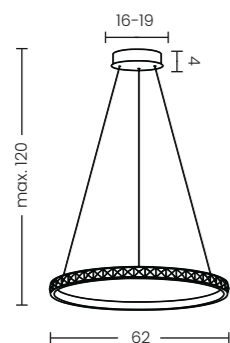

Azalea 60 3-Step DIMM Bk

- Code/Color ● AZ6772 black / clear
- Finish brushed / shiny
- Material aluminium / crystal
- Light source 1 x LED integrated
- Power 30W
- Lumens 1480lm
- Kelvins 2936K
- Dimmable yes
- Type of control 3-STEP DIMMER