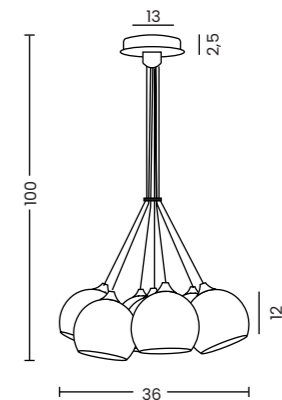

GULIA

Gulia 1 Black
AZ0630

Gulia 1 Chrom
AZ0641

Gulia 1 Gold
AZ4980

Gulia 1
Code / Color

- AZ0630 black
- AZ0641 chrome
- AZ4980 gold

Material
aluminium

Light source
1 x GU10 only LED

Gulia Wall
Code / Color

- AZ1235 black

Material
aluminium

Light source
1 x GU10 only LED

GULIA

Gulia 3
Code / Color

- AZ0637 chrome
- AZ0638 white

Material
aluminium

Light source
3 x GU10 only LED

Gulia 7 Black
Code / Color

- AZ0635 black

Material
aluminium

Light source
7 x GU10 only LED