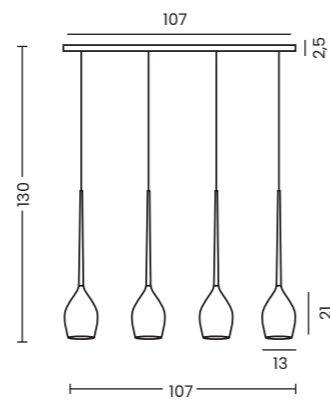

Izza 4

Code / Color

- AZ0100 black
- AZ2938 smoky / black

Material

glass / aluminium

Light source

4 x E14 only LED

IZZA