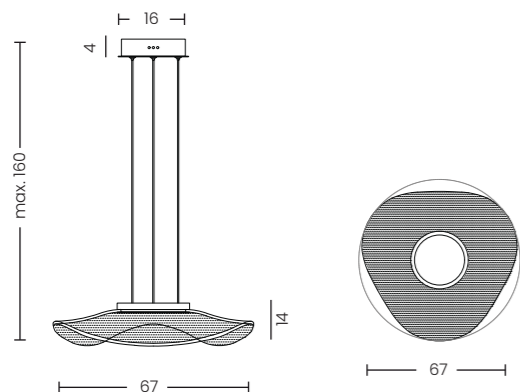

Medusa 70 Pendant 3000K Bk

Code/Color	● AZ6789 black / clear
Finish	matt / shiny
Material	aluminium / acrylic
Light source	1 x LED integrated
Power	30W
Lumens	2170lm
Kelvins	3100K