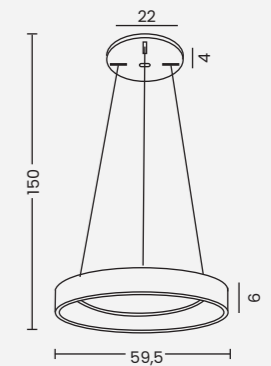

SANTANA

Santana Pendant 60 CCT + Remote Control	
Code / Color	○ AZ5007 coffee ● AZ5008 black ● AZ5009 gold ● AZ5010 light brown
Material	aluminium / PVC
Light source	1 x LED integrated
Power	50W
Kelvins	3000 - 6500K
Lumens	2800lm
Dimmable	YES
CCT	YES
Remote Control	YES