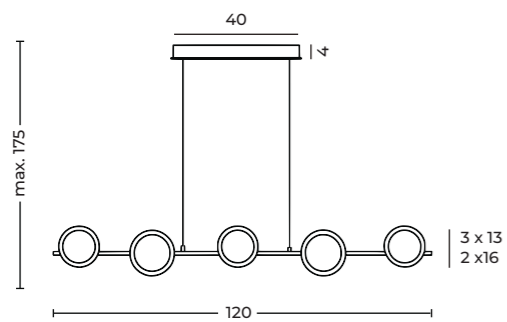

Euforia Pendant Line 5 3-Step DIMM Go

- Code/Color ● AZ6737 gold / clear
- Finish shiny / shiny
- Material aluminium / acrylic
- Light source 5 x LED integrated
- Power 30W
- Kelvins 3000K
- Dimmable yes
- Type of control 3-STEP DIMMER