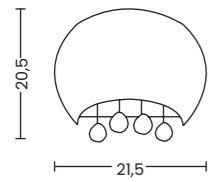

Quince Wall
Code / Color | O AZ0912 white / clear / chrome
Material | glass / crystal K9 / metal
Light source | 1 x G9 only LED