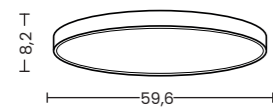

MARCELLO

Marcello Top 60 Cct Switch Wh  
AZ5081

Marcello Top 60 Cct Switch Bk  
AZ5082

Marcello Top 60 Cct Switch Go  
AZ5083

Marcello Top 60 CCT Switch

Code / Color	○ AZ5081 white ● AZ5082 black ● AZ5083 gold
Material	aluminium / PVC
Light source	1 x LED integrated
Power	70W
Kelvins	3000 / 4000 / 6500K
Lumens	3600lm
Dimmable	YES, TRIAC DIMMER
CCT	YES, CCT SWITCH