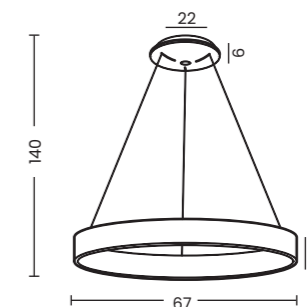

SILVAM

Silvam 65 Top
AZ2698

Silvam 45 Top

Code / Color	● AZ2697 light brown
Material	rubber wood / PVC / aluminium
Light source	1 x LED integrated
Power	28W
Kelvins	2900K
Lumens	1879lm

Silvam 65 Top

Code / Color	● AZ2698 light brown
Material	rubber wood / PVC / aluminium
Light source	1 x LED integrated
Power	42W
Kelvins	2900K
Lumens	2844lm

SILVAM

Silvam 45 Pendant

Code / Color	● AZ3344 light brown
Material	rubber wood / PVC / aluminium
Light source	1 x LED integrated
Power	28W
Kelvins	2900K
Lumens	1879lm

Silvam 65 Pendant

Code / Color	● AZ2699 light brown
Material	rubber wood / PVC / aluminium
Light source	1 x LED integrated
Power	42W
Kelvins	2900K
Lumens	2844lm