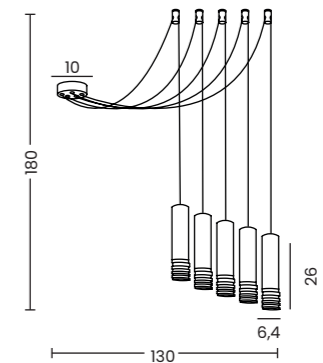

LOCUS L PENDANT 3

Locus L Pendant 3

- Code / Color   ○ AZ3403 white
- AZ3404 champagne
- Material   aluminium / glass
- Light source   3 x GU10 only LED

LOCUS L PENDANT 5

Locus L Pendant 5

- Code / Color   ○ AZ3406 white
- Material   aluminium / glass
- Light source   5 x GU10 only LED