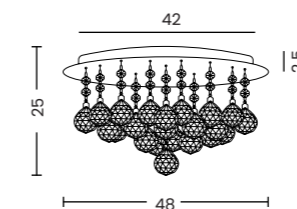

BOLLA

Bolla 25
Code / Color ● AZ1285 chrome / clear
Material metal / crystal K9
Light source 3 x G9 only LED

Bolla 38
Code / Color ● AZ1286 chrome / clear
○ AZ3083 gold / clear
Material metal / crystal K9
Light source 5 x G9 only LED

Bolla 48
Code / Color ● AZ1287 chrome / clear
Material metal / crystal K9
Light source 8 x G9 only LED

Bolla 58
Code / Color ● AZ1288 chrome / clear
○ AZ3084 gold / clear
Material metal / crystal K9
Light source 10 x G9 only LED