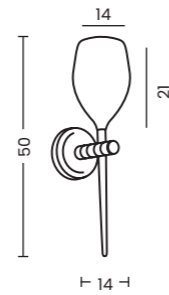

IZZA

Izza Wall
Code / Color

Material
Light source

1. AZ0098 black
   - AZ0099 white / black
   - AZ2941 smoky / black
2. glass / aluminium
   1 x G4 only LED

IZZA

Izza 1
Code / Color

Material
Light source

1. AZ0130 black
   - AZ0131 white / black
   - AZ1220 olive / black
   - AZ1221 amber / black
   - AZ2936 smoky / black
2. glass / aluminium
   1 x E14 only LED