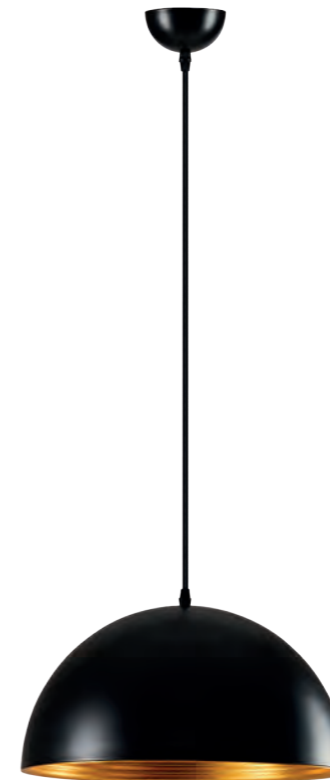

MODENA

Modena 40 Black/Gold
AZ1394

Modena 40
Code / Color ● AZ1394 black / amber gold
○ AZ1397 white / amber gold
Material aluminium
Light source 1 x E27 only LED