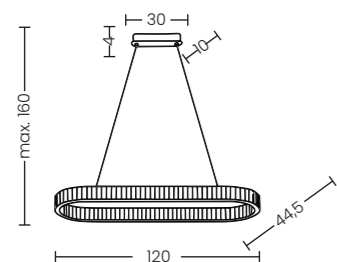

SPARK OVAL PENDANT 120 CCT DIMM + REMOTE CONTROL NEW

Spark Oval Pendant 120 CCT DIMM Ch + Remote Control
AZ6710

Spark Oval Pendant 120 CCT DIMM + Remote Control

Code/Color	● AZ6710 chrome / clear ● AZ6711 gold / clear
Finish	shiny / shiny
Material	aluminium / crystal
Light source	2 x LED integrated
Power	71W
Kelvins	3000 - 6000K
Dimmable	yes
CCT	yes
Remote Control	yes
Type of control	REMOTE CONTROL