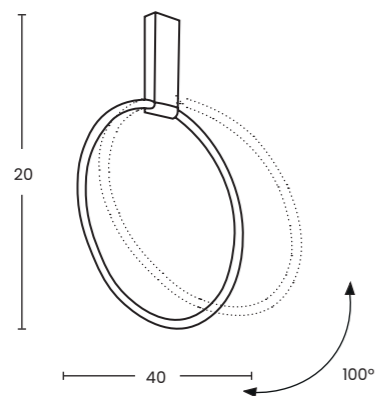

VINCENT

VINCENT 40

Code / Color

- AZ6200 sand black
- AZ6202 gold

Material steel / aluminium

Light source 1 x LED integrated

Power 25W

Kelvins 3000 / 4000 / 6000K CCT SWITCH

Lumens 2560lm

VINCENT 60

Code / Color

- AZ6201 sand black
- AZ6203 gold

Material steel / aluminium

Light source 1 x LED integrated

Power 35W

Kelvins 3000 / 4000 / 6000K CCT SWITCH

Lumens 2800lm