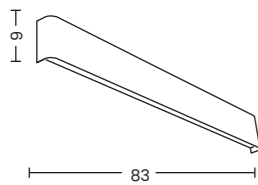

Galasso 110 3000K Bk

Code / Color	● AZ5341 black
	● AZ5519 gold
Material	aluminium / PVC
Light source	2 x LED integrated
Power	36W
Kelvins	3000K
Lumens	2580lm