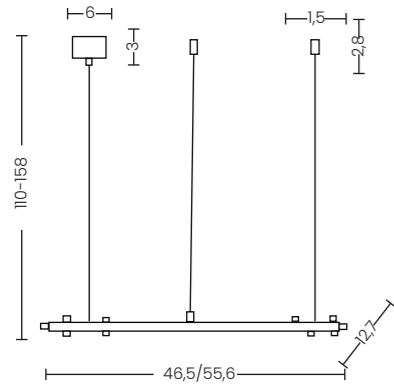

BUBBLES

Bubbles
lampbody