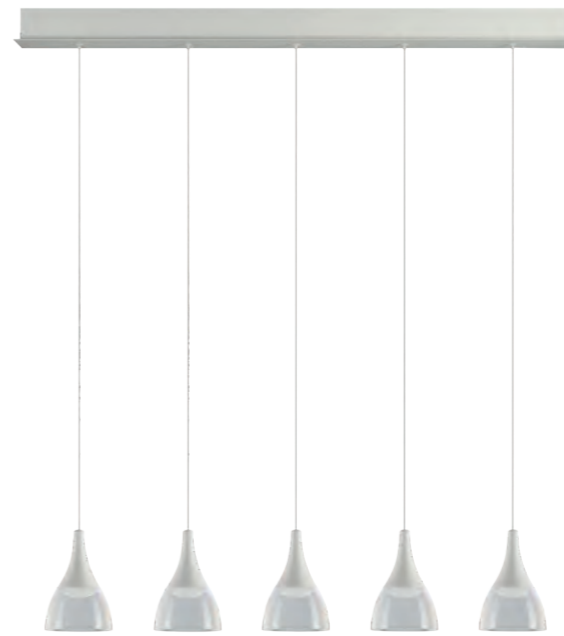

DALMATIA

Dalmatia 1 White  
AZ2909

Dalmatia 1 Black  
AZ2847

**Dalmatia 1**

Code / Color	● AZ2847 black ○ AZ2909 white
Material	aluminium / acryl
Light source	1 x LED integrated
Power	6W
Kelvins	3000K
Lumens	357lm