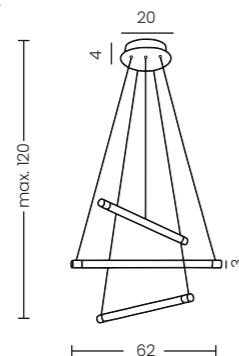

Palos 3 3-Step DIMM BK

- Code/Color ● AZ6777 black / clear
- Finish brushed / shiny
- Material aluminium / glass
- Light source 3 x LED integrated
- Power 29W
- Lumens 1543lm
- Kelvins 3000K
- Dimmable yes
- Type of control 3-STEP DIMMER