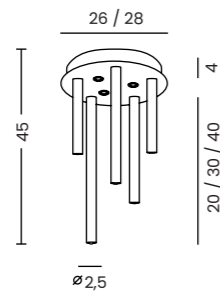

Ilios 5 Top 3-Step DIMM

Code / Color	● AZ5750 black ● AZ5751 gold ○ AZ5752 white
Material	aluminium
Light source	8 x LED integrated
Power	32W
Kelvins	3000K
Lumens	2560lm
Dimmable	YES, 3-STEP DIMMER