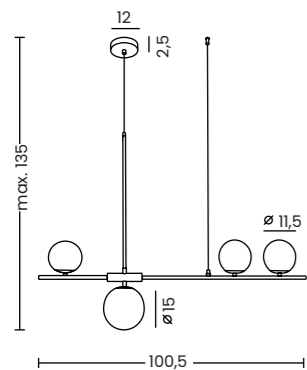

SANTANDER

Santander	
Code / Color	● AZ4418 black
	● AZ4419 golden brass
Material	aluminium / glass
Light source	4 x G9 only LED