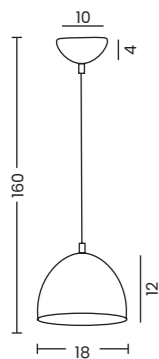

MODENA

Modena 40 Black/Gold  
AZ1394

**Modena 40**  
Code / Color ● AZ1394 black / amber gold  
○ AZ1397 white / amber gold  
Material aluminium  
Light source 1 x E27 only LED

Modena 40 White/Gold  
AZ1397