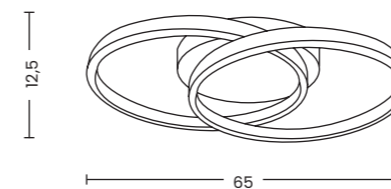

Halo 65+45 Top

Code / Color

● AZ6214 black / gold

● AZ6215 black

Material

aluminium / frosted glass

Light source

1 x LED integrated

Power

40W

Kelvins

3000K

Lumens

3200lm