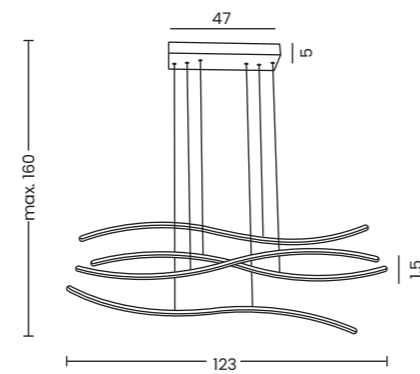

WAVES

Waves	
Code / Color	● AZ2912 black ● AZ4058 gold
Material	aluminium / PVC
Light source	4 x LED integrated
Power	91W
Kelvins	3000K
Lumens	3024lm
Dimmable	YES, TRIAC DIMMER