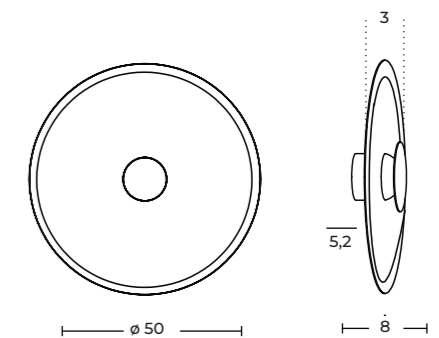

OTTO WALL NEW

Otto Wall 35

Code/Color	● AZ7281 taupe ● AZ7282 dark brown ● AZ7284 white
Finish	matt / matt
Material	aluminium / aluminium
Light source	1 x LED integrated
Power	6W
Lumens	120lm
Kelvins	3000K

Otto Wall 50

Code/Color	● AZ7279 taupe ● AZ7280 dark brown ● AZ7283 white
Finish	matt / matt
Material	aluminium / aluminium
Light source	1 x LED integrated
Power	6W
Lumens	120lm
Kelvins	2675K