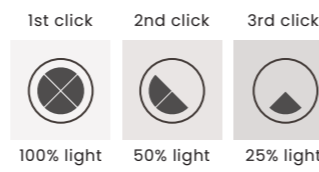

3-STEP DIMM SYSTEM