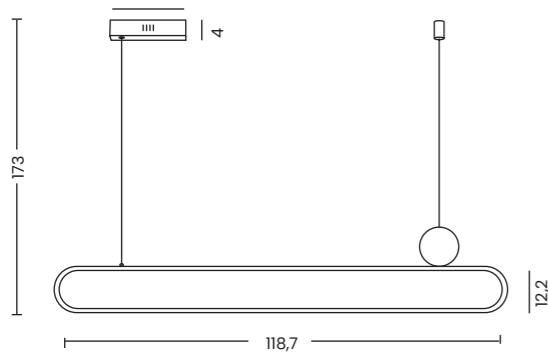

Nicodemo Pendant CCT DIMM + Remote Control

Code / Color	● AZ5450 black
Material	aluminium / silicone
Light source	1 x LED integrated
Power	40W
Kelvins	3000 - 6000K
Lumens	3200lm
Dimmable	YES
CCT	YES
Remote Control	YES