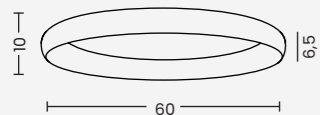

Antonio Top 61 Cct Bk + Remote Control  
AZ5072

Antonio Top 61 Cct Co + Remote Control  
AZ5071

Antonio Top 61 Cct Go + Remote Control  
AZ5073

**Antonio Top 61 CCT + Remote Control**

Code / Color	○ AZ5071 coffee ● AZ5072 black ● AZ5073 gold
Material	aluminium / PVC
Light source	1 x LED integrated
Power	50W
Kelvins	3000 - 6500K
Lumens	2800lm
Dimmable	YES
CCT	YES
Remote Control	YES