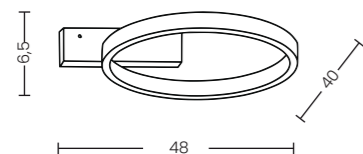

Up & Down light

ARTE TOP 25W+25W CCT SWITCH BK NEW

Arte Top 25W+25W CCT Switch Bk

Code/Color	● AZ7011 black
Finish	matt
Material	aluminium / silicone
Light source	2 x LED integrated
Power	50W
Kelvins	3000 / 4000 / 6000K
Dimmable	yes
CCT	yes
Type of control	CCT SWITCH, TRIAC DIMMER