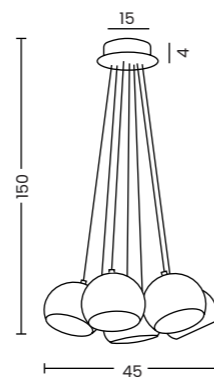

NOA

Noa 1 Chrome
AZ1045

Noa 1

Code / Color ● AZ1045 chrome / white
Material aluminium
Light source 1 x E14 only LED

Noa 7

Code / Color ● AZ1043 chrome / white
Material aluminium
Light source 7 x E14 only LED