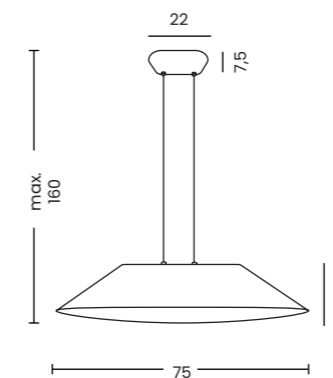

Felman

Code / Color	● AZ5899 beige ● AZ5900 black
Material	felt / PVC
Light source	1 x LED integrated
Power	12W
Kelvins	3000K
Lumens	900lm
Dimmable	YES, TRIAC DIMMER