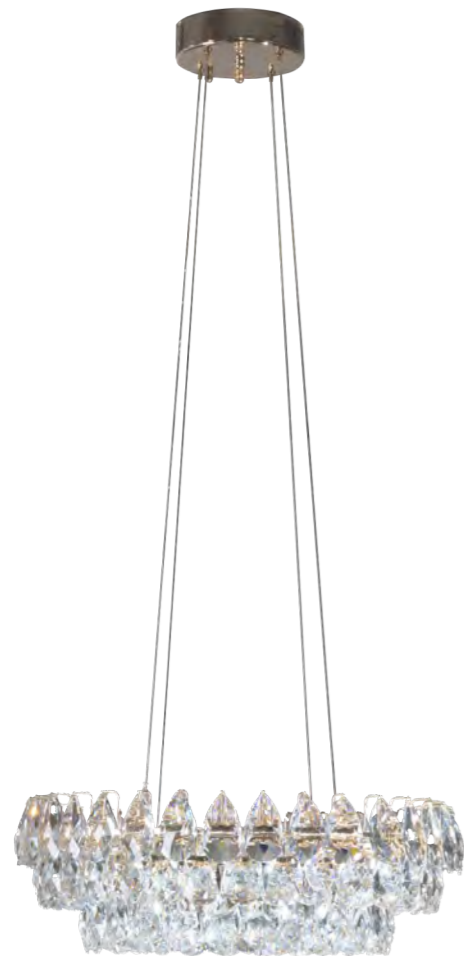

Barletta 60 Pendant 3-Step DIMM Go
AZ6901

BARLETTA 60 TOP & PENDANT 3-STEP DIMM **NEW**