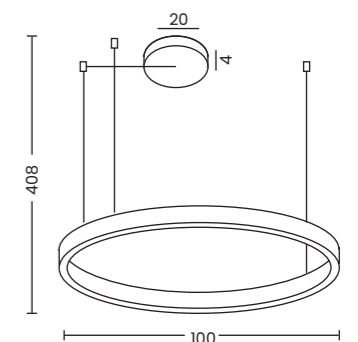

Halo Pendant 100

Code / Color	● AZ4963 black ● AZ4964 gold ○ AZ4962 white
Material	aluminium / acryl
Light source	1 x LED integrated
Power	53W
Kelvins	3000K
Lumens	2611lm