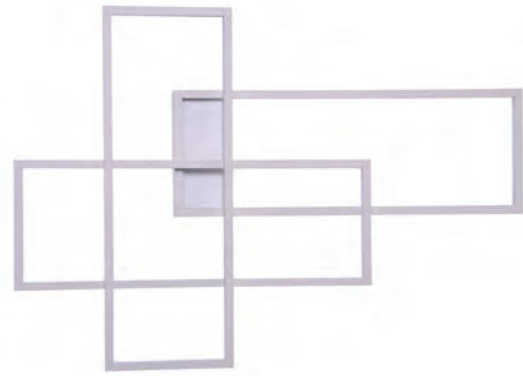

QUADRATUS

Quadratus Wall White  
AZ2993

Quadratus Wall Black  
AZ2994

<b>Quadratus Wall</b>	
Code / Color	○ AZ2993 white ● AZ2994 black
Material	aluminium / PVC
Light source	3 x LED integrated
Power	142W
Kelvins	3000K
Lumens	1308lm
Dimmable	YES, TRIAC DIMMER