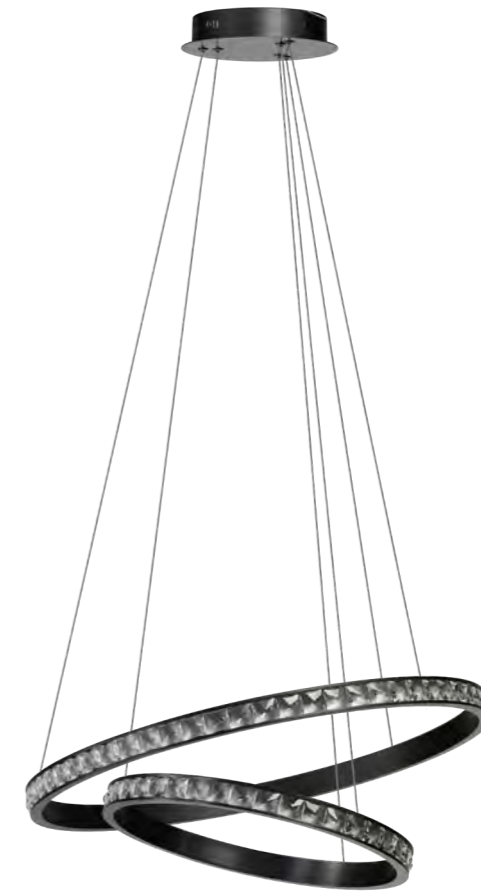

AZALEA 60+40 3-STEP DIMM BK NEW

Azalea 60+40 3-Step DIMM Bk
AZ6773

3-STEP DIMM SYSTEM

Azalea 60+40 3-Step DIMM Bk

- Code/Color ● AZ6773 black / clear
- Finish brushed / shiny
- Material aluminium / crystal
- Light source 2 x LED integrated
- Power 41W
- Lumens 1967lm
- Kelvins 2906K
- Dimmable yes
- Type of control 3-STEP DIMMER