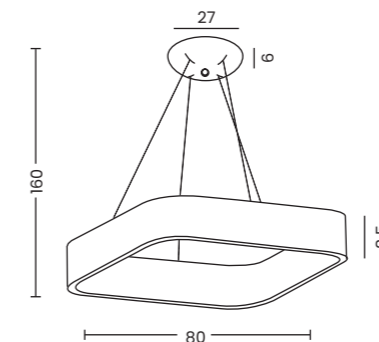

Solvent S Pendant 80 + Remote Control

Code / Color	● AZ3984 black ○ AZ3986 grey
Material	aluminium / PVC
Light source	1 x LED integrated
Power	64W
Kelvins	3000 - 6000K
Lumens	3017lm
Dimmable	YES
CCT	YES
Smart	YES
Remote Control	YES