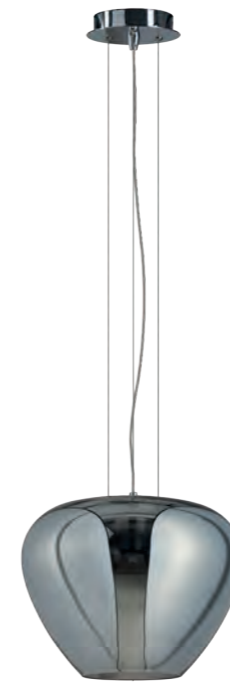

BALORO

Baloro M Smoky
AZ3178