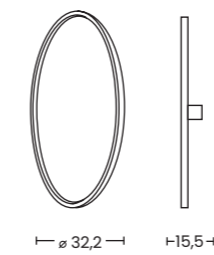

Jupiter 32 Bk
Code / Color ● AZ6449 black / iron green
Material aluminium / stone / silicone / acryl
Light source 2 x LED integrated
Power 25W
Kelvins 3000K
Lumens 2000 lm