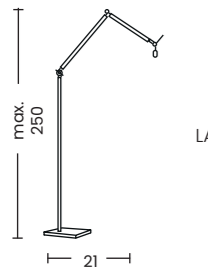

ZYTA

LAMPBODY

ZYTA S PENDANT
LAMPBODY AZ1845 material:
aluminium
color: black / chrome
1 x E27 only LED

ZYTA S WALL
LAMPBODY AZ1844 material:
aluminium
color: black / chrome
1 x E27 only LED

ZYTA 2S PENDANT
LAMPBODY AZ1846 material:
aluminium
color: black / chrome
2 x E27 only LED

ZYTA S TABLE
LAMPBODY AZ1848 material:
aluminium
color: black / chrome
1 x E27 only LED

ZYTA FLOOR
LAMPBODY AZ1849 material:
aluminium
color: black / chrome
1 x E27 only LED

SHADES

SHADE ZF WH
color: white

- Ø 20 cm | AZ2599
- Ø 26 cm | AZ2602
- Ø 30 cm | AZ2588
- Ø 36 cm | AZ2605

SHADE ZF BK
color: black

- Ø 20 cm | AZ2597
- Ø 26 cm | AZ2600
- Ø 30 cm | AZ2586
- Ø 36 cm | AZ2603

SHADE ZF GR
color: grey

- Ø 20 cm | AZ2598
- Ø 26 cm | AZ2601
- Ø 30 cm | AZ2583
- Ø 36 cm | AZ2604

SHADE ZA ALU
color: aluminium

- Ø 18 cm | AZ2593
- Ø 23 cm | AZ2594
- Ø 33 cm | AZ2596

LAMPBODY + SHADE

ZYTA S PENDANT
LAMPBODY + SHADE

ZYTA S WALL
LAMPBODY + SHADE

ZYTA 2S PENDANT
LAMPBODY + SHADE

ZYTA S TABLE
LAMPBODY + SHADE

ZYTA M PENDANT
LAMPBODY + SHADE

ZYTA FLOOR
LAMPBODY + SHADE

ZYTA EXAMPLES

AZ1845 + AZ2588

AZ1844 + AZ2586

AZ1846 + AZ2583

AZ1848 + AZ2597

AZ1847 + AZ2604

AZ1849 + AZ2605