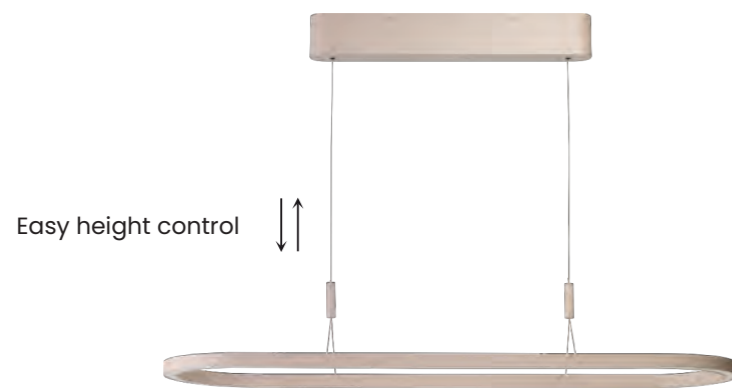

Layla 120 3000K DIMM Beige
AZ6756

Layla 120 3000K DIMM

Code/Color	○ AZ6754 white ● AZ6755 black ● AZ6756 beige
Finish	matt
Material	aluminium / silicone
Light source	1 x LED integrated
Power	50W
Kelvins	3000K
Dimmable	yes
Type of control	TRIAC DIMMER