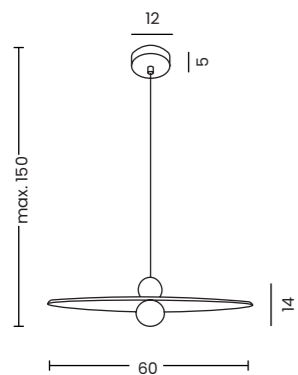

1. Freya
2. Code / Color   ○ AZ5907 beige
   - Material   felt / aluminium / PVC
   - Light source   1 x LED integrated
   - Power   7W
   - Kelvins   3000K
   - Lumens   350lm
   - Dimmable   YES, TRIAC DIMMER