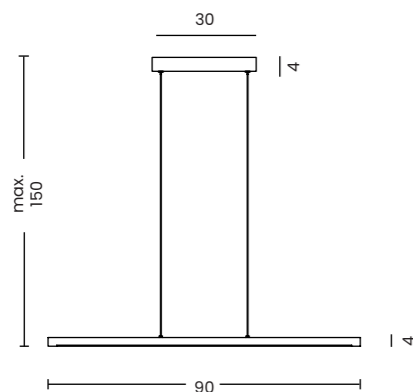

Alamo Pendant 90 3-Step DIMM

Code / Color	○ AZ5764 black ● AZ5765 anodized gold
Material	aluminium / PVC
Light source	1 x LED integrated
Power	16W
Kelvins	3000K
Lumens	1280lm
Dimmable	YES, 3-STEP DIMMER