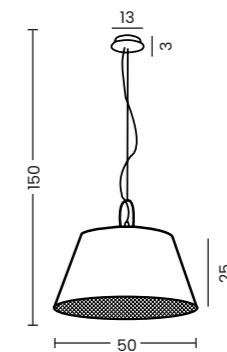

ALICANTE

Alicante
Code / Color

- AZ2292 black
- AZ2293 white
- AZ2294 grey

Material

fabric / metal

Light source

1 x E27 only LED