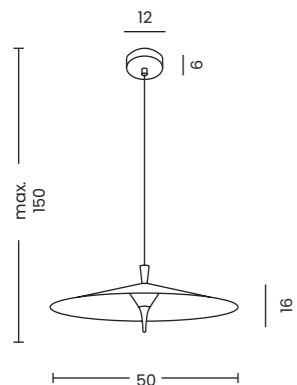

1. Stig Bk
2. Code / Color ● AZ5905 black
   - Material aluminium
   - Light source 1 x LED integrated
   - Power 12W
   - Kelvins 3000K
   - Lumens 950lm
   - Dimmable YES, TRIAC DIMMER