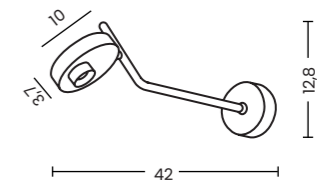

Iseo Arm Wall Bk	
Code / Color	● AZ5632 black
Material	aluminium
Light source	1 x LED integrated
Power	9W
Kelvins	3000K
Lumens	514lm