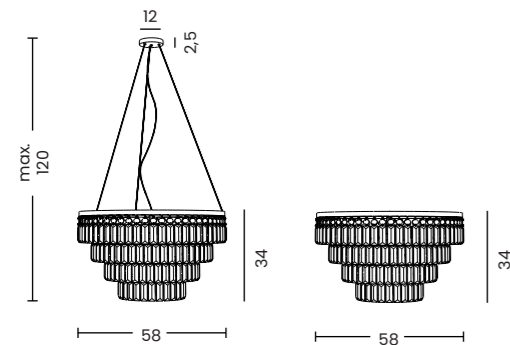

Salerno Pendant/Top

Code / Color ● AZ2107 clear / chrome
Material crystal K9 / metal
Light source 5 x E14 only LED