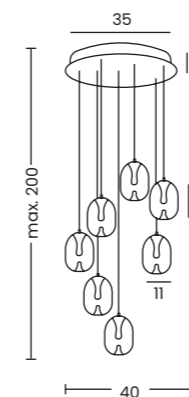

Pamela 11 Round 7 Smoky

Code / Color	● AZ6270 black
Material	glass / aluminium
Light source	7 x LED integrated
Power	35W
Kelvins	3000K
Lumens	2800lm