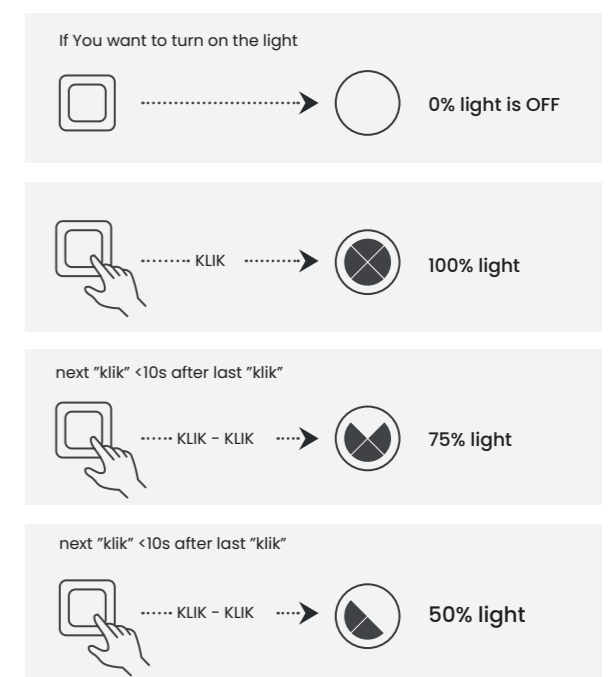

3-Step diming system