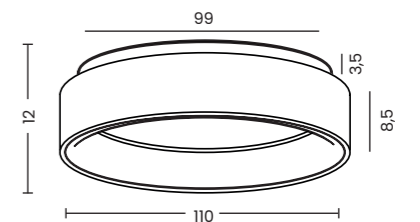

Solvent R Top 110 + Remote Control

Code / Color	● AZ3999 black
Material	aluminium / PVC
Light source	1 x LED integrated
Power	119W
Kelvins	3000 - 6200K
Lumens	5650 - 5545lm
Dimmable	YES
CCT	YES
Smart	YES
Remote Control	YES