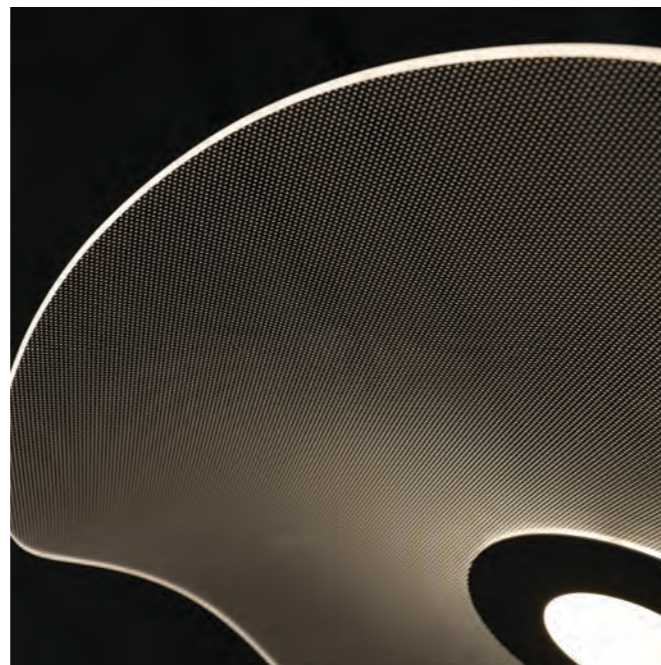

Medusa 70 Pendant 3000K Bk

Code/Color	● AZ6789 black / clear
Finish	matt / shiny
Material	aluminium / acrylic
Light source	1 x LED integrated
Power	30W
Lumens	2170lm
Kelvins	3100K