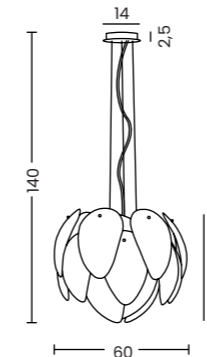

IRIS

Iris 3 Line Chrome
Code / Color ● AZ3103 chrome / clear
Material metal / glass
Light source 3 x E27 only LED

Iris 3 Chrome
Code / Color ● AZ3104 chrome / clear
Material metal / glass
Light source 3 x E27 only LED

ANTIRES

Antires
Code / Color ● AZ2996 smoky
Material metal / glass
Light source 5 x E27 only LED