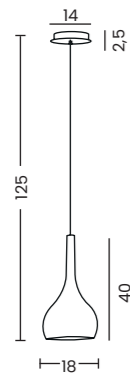

Soul 1
Code / Color ● AZ1652 chrome
Material glass / aluminium
Light source 1 x E27 only LED