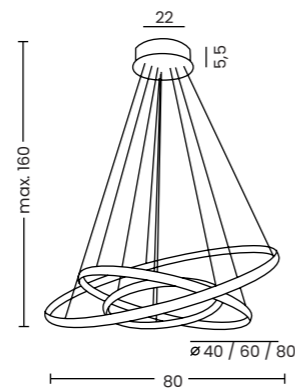

OLIMP

Olimp  
AZ2450

Olimp	
Code / Color	● AZ2450 chrome
Material	aluminium / crystal K9
Light source	6 x LED integrated
Power	50W
Kelvins	2800K
Lumens	904lm

SATELLITE

Satellite  
AZ1786

Satellite	
Code / Color	● AZ1786 chrome
Material	aluminium / PVC
Light source	11 x LED integrated
Power	106W
Kelvins	3000K
Lumens	3779lm