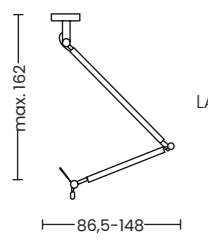

ZYTA M PENDANT
LAMPBODY AZ4192 material:
aluminium
color: black / gold
1 x E27 only LED