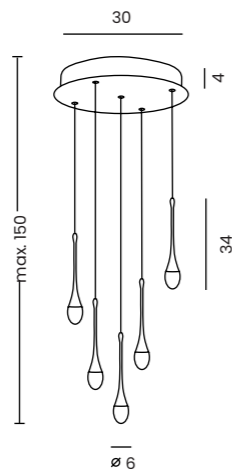

Dalma 5 Round

- Code / Color ● AZ6007 black
  ● AZ6008 gold
- Material aluminium / acryl
- Light source 5 x LED integrated
- Power 28W
- Kelvins 3000K
- Lumens 2240lm