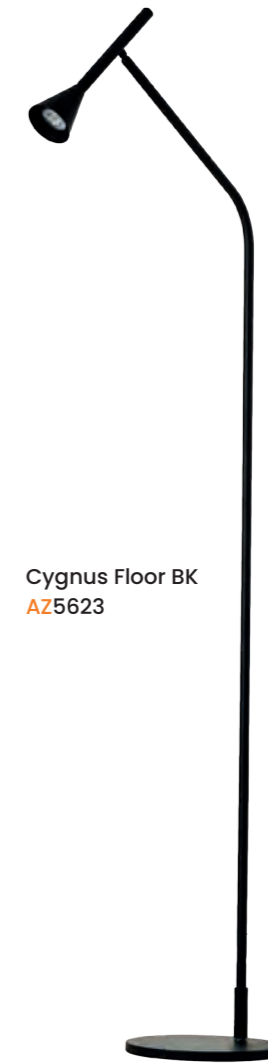

Cygnus 1 Pendant Bk  
Code / Color ● AZ5621 black  
Material aluminium  
Light source 1 x GU10 only LED

CYGNUS

Cygnus Table BK  
AZ5622

Cygnus Table Bk  
Code / Color ● AZ5622 black  
Material aluminium  
Light source 1 x GU10 only LED