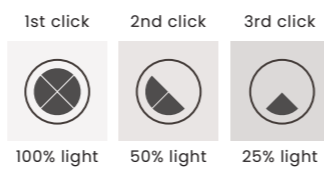

3-STEP DIMM SYSTEM

BARLETTA 60+100 PENDANT 3-STEP DIMM NEW

Barletta 60+100 Pendant 3-Step DIMM Go  
AZ6904

3-STEP DIMM SYSTEM

Barletta 60+100 Pendant 3-Step DIMM Go

- Code/Color ● AZ6904 rose gold / clear
- Finish shiny / shiny
- Material aluminium / crystal
- Light source 2 x LED integrated
- Power 180W
- Lumens lm
- Kelvins 3000K
- Dimmable yes
- Type of control 3-STEP DIMMER