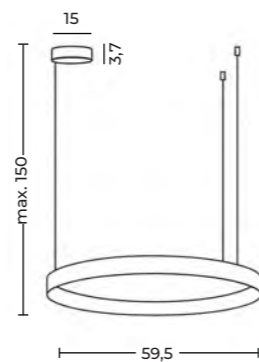

KRYPTON PENDANT 60 3-STEP CCT & KRYPTON TOP 60 3-STEP CCT NEW

Krypton Pendant 60 3-Step CCT

Code/Color	● AZ6664 black / brown
Finish	matt / stone
Material	aluminium / gypsum / PVC
Light source	1 x LED integrated
Power	37W
Lumens	1200lm
Kelvins	2930 / 6100K
CCT	yes
Type of control	3-STEP CCT

Krypton Top 60 3-Step CCT

Code/Color	● AZ6665 black / brown
Finish	matt / stone
Material	aluminium / gypsum / PVC
Light source	1 x LED integrated
Power	37W
Lumens	1200lm
Kelvins	2930 / 6100K
CCT	yes
Type of control	3-STEP CCT

MOONS 3-STEP CCT WALL NEW

Moons 3-Step CCT Wall

Code/Color	● AZ6666 brown / black
Finish	stone / matt
Material	stone / aluminium / silicone
Light source	2 x LED integrated
Power	31W
Lumens	193lm
Kelvins	2800 / 4000 / 5490K
CCT	yes
Type of control	3-STEP CCT