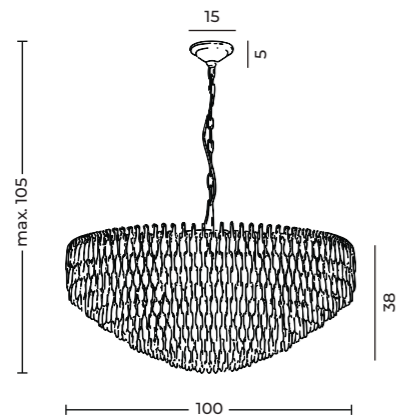

BURANO 100 PENDANT CH NEW

Burano 100 Pendant Ch

Code/Color ● AZ6907 chrome / clear
Finish shiny / shiny
Material aluminium / crystal
Light source 28 x E14 only LED

Burano 100 Top Ch

Code/Color ● AZ6909 chrome / clear
Finish shiny / shiny
Material aluminium / crystal
Light source 28 x E14 only LED