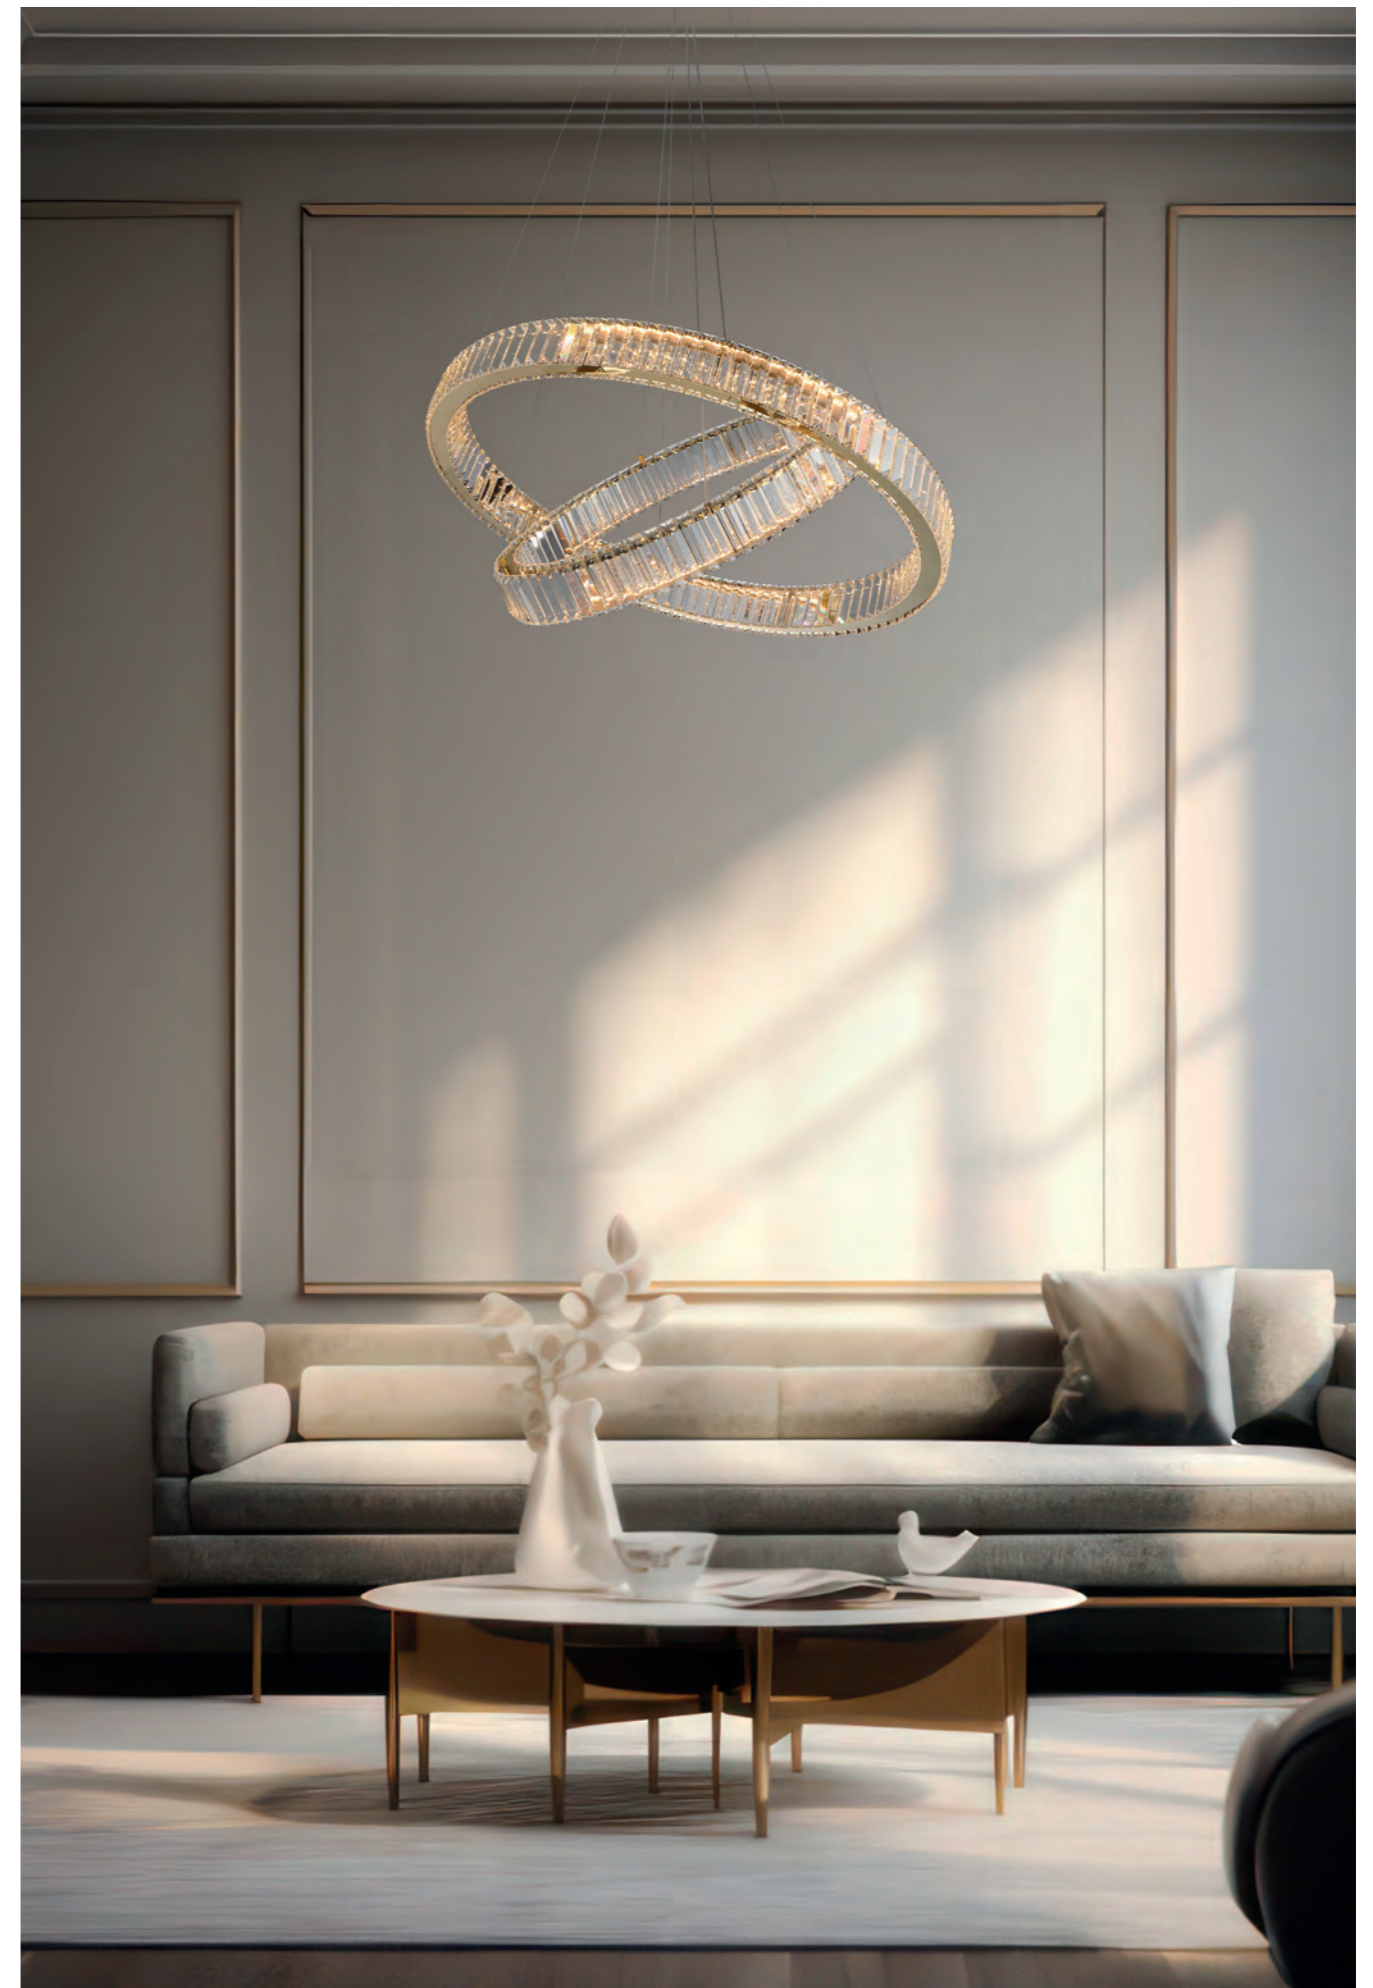

Spark Pendant 60+80 DIMM

Code / Color	● AZ5792 gold
	● AZ5793 chrome
Material	aluminium / crystal
Light source	2 x LED integrated
Power	120W
Kelvins	3000K
Lumens	6160lm
Dimmable	YES, TRIAC DIMMER