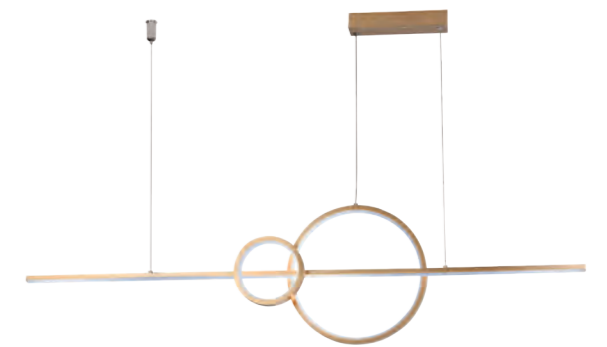

3-Step diming system

SARA 3-STEP DIMM

Sara 3-Step Dimm Bk  
AZ5259

Sara 3-Step Dimm Go  
AZ5260

Sara 3-Step DIMM

Code / Color	● AZ5259 black ● AZ5260 gold
Material	aluminium / silicone
Light source	1 x LED integrated
Power	35W
Kelvins	3000K
Dimmable	YES, 3-STEP DIMMER