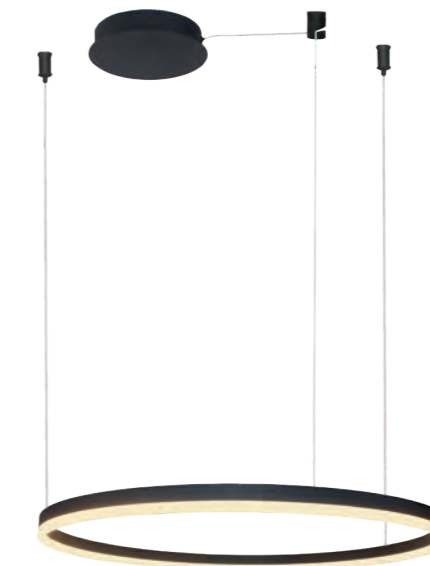

Halo Pendant 80 CCT DIMM BK + remote control
AZ6472

Halo Pendant 80 CCT DIMM+ remote control

- Code / Color
  - AZ6474 white
  - AZ6472 black
  - AZ6473 gold
- Material: aluminium / acryl
- Light source: 1 x LED integrated
- Power: 53W