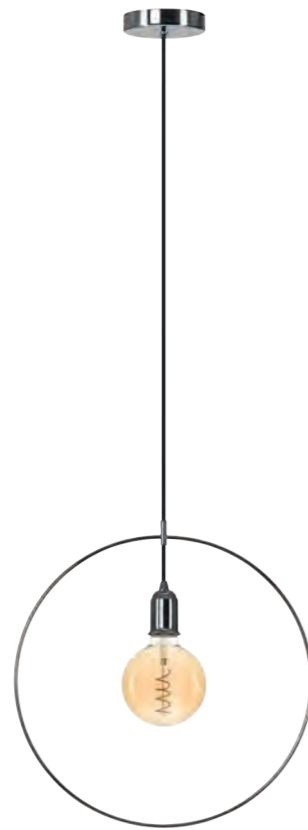

Code / Color ● AZ2141 copper / black  
Material metal  
Light source 3 x E27 only LED

Carron 7 Copper

Code / Color ● AZ2142 copper / black  
Material metal  
Light source 7 x E27 only LED

CARRON

KRUG

Krug Chrome  
AZ2112