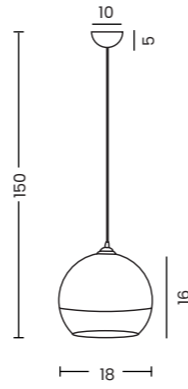

SILVER BALL

Silver Ball 18
Code / Color
Material
Light source

- AZ0731 chrome
- glass / aluminium
- 1 x E27 only LED

Silver Ball 25
Code / Color
Material
Light source

- AZ0733 chrome
- glass / aluminium
- 1 x E27 only LED

Silver Ball 35
Code / Color
Material
Light source

- AZ0732 chrome
- glass / aluminium
- 1 x E27 only LED

Silver Ball 40
Code / Color
Material
Light source

- AZ0734 chrome
- glass / aluminium
- 1 x E27 only LED

SILVER BALL

Silver Ball 3
Code / Color
Material
Light source

- AZ4750 chrome
- glass / aluminium
- 3 x E27 only LED

Silver Ball 3 Line
Code / Color
Material
Light source

- AZ4751 chrome
- glass / aluminium
- 3 x E27 only LED