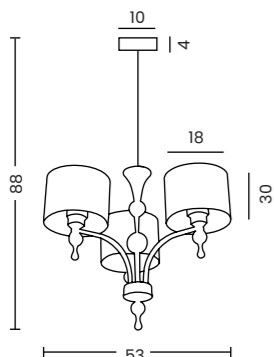

IMPRESS 3

1. Impress 3
2. Code / Color ● AZ0498 black / chrome
   - AZ1006 white / chrome
   - Material fabric / acryl / metal
   - Light source 3 x E27 only LED

IMPRESS

1. Impress 5
2. Code / Color ● AZ0499 black / chrome
   - AZ1007 white / chrome
   - AZ2901 brown / chrome
   - Material fabric / acryl / metal
   - Light source 5 x E27 only LED