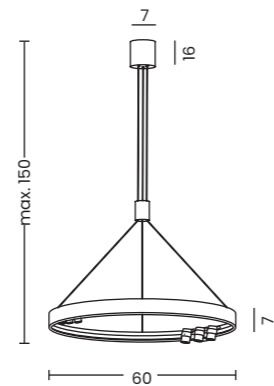

Serafino Pendant 80 3-Step DIMM Go/Bk

Code / Color	● AZ5835 brass gold / black
Material	aluminium / silicone
Light source	7 x LED integrated
Power	43W
Kelvins	3000K
Lumens	3440lm
Dimmable	YES, 3-STEP DIMMER

3-Step diming system