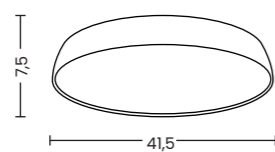

Cortona 41 4000K

Code / Color	○ AZ2730 white ● AZ2736 black
Material	PVC / aluminium
Light source	1 x LED integrated
Power	22W
Kelvins	4000K
Lumens	1595lm