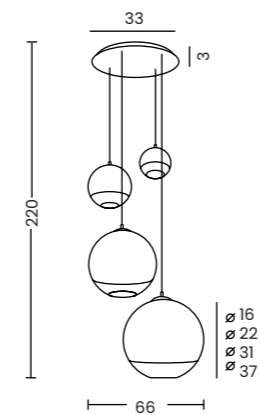

SILVER BALL

Silver Ball 4
Code / Color ● AZ2531 chrome
Material glass / aluminium
Light source 4 x E27 only LED