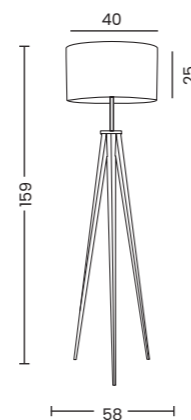

SINTRA

Sintra Grey
Code / Color
Material
Light source

- AZ2411 chrome / grey
- aluminium / fabric / PVC
- 1 x E27 only LED

MARTENS

LAMPBODY

SHADES

LAMPBODY + SHADE

MATRENS FLOOR
LAMPBODY AZ1528 material:
natural oak
color: wood
1 x E27 only LED

AZ1561

AZ1560