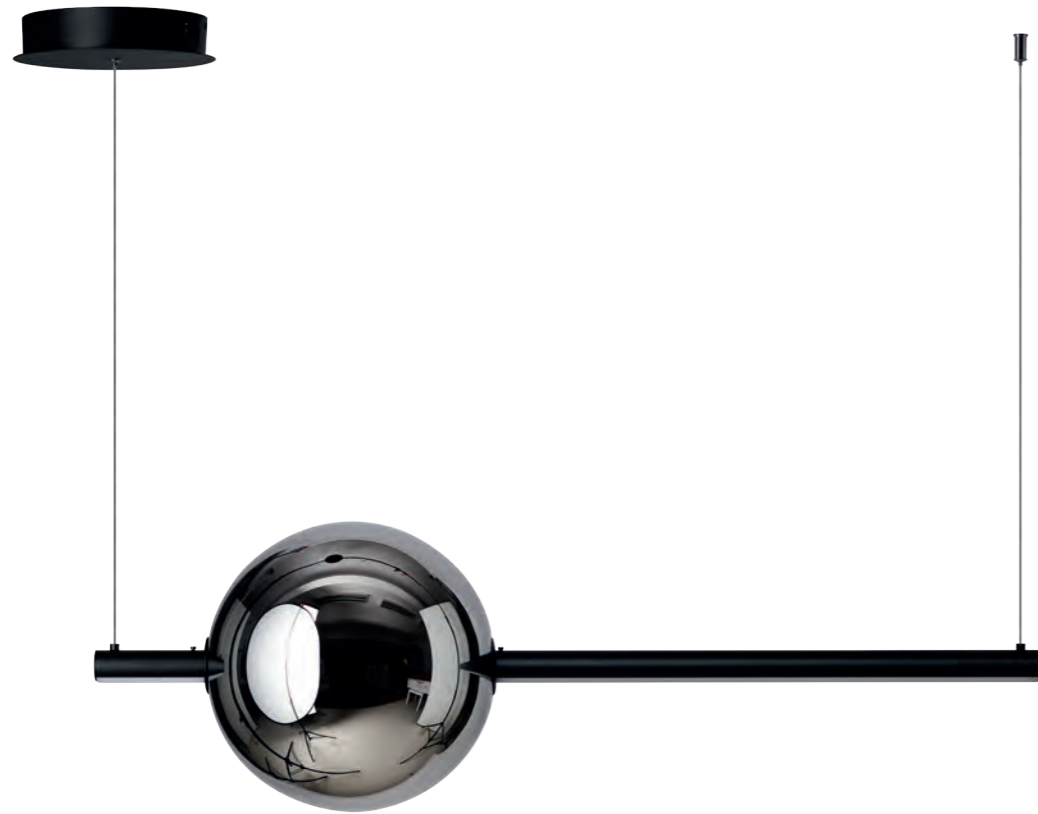

3000K

Lumens

720lm

SANDRA

Sandra 1 Bk  
AZ3351

Sandra 1 Bk	AZ3351 black
Code / Color	aluminium / glass
Material	1 x LED integrated
Light source	35W
Power	2800K
Kelvins	720lm
Lumens	YES, TRIAC DIMMER
Dimmable	