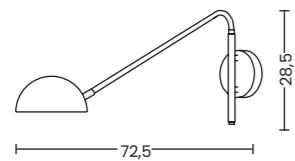

CETUS WALL BK

Cetus Wall
Code / Color ● AZ5620 black
Material aluminium
Light source 1 x G9 only LED