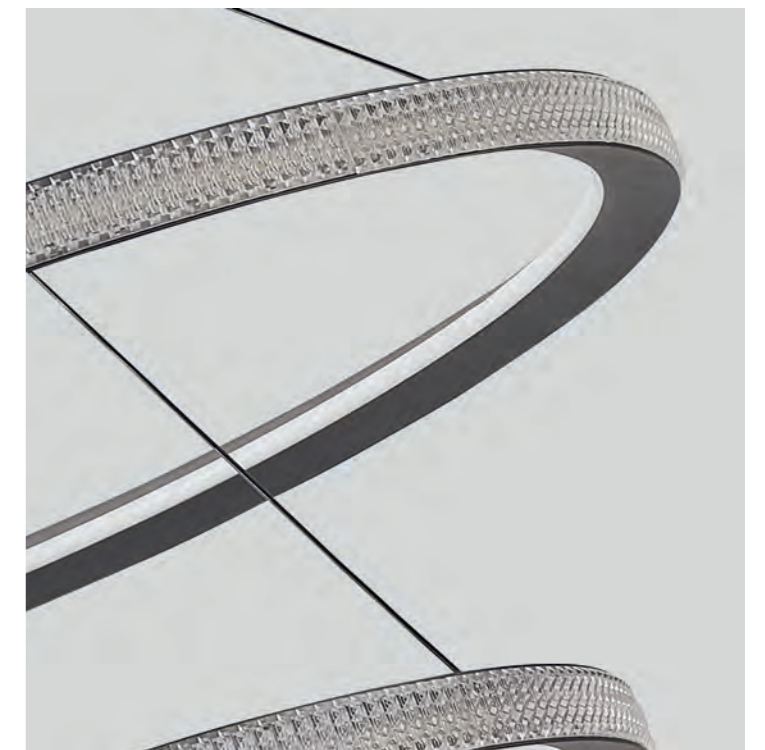

INFINITY 80 CCT + REMOTE CONTROL

Infinity 80 Cct Bk + Remote Control
AZ5096

Infinity 80 Cct Go + Remote Control
AZ5097

Infinity 80 CCT + Remote Control

Code / Color	● AZ5096 black ● AZ5097 gold
Material	aluminium / PVC
Light source	1 x LED integrated
Power	80W
Kelvins	3000 - 4000K
Lumens	4300lm
Dimmable	YES
CCT	YES
Remote Control	YES

DIEGO 60+40 3000K DIMM BK

Diego 60+40 3000K DIMM BK

Code / Color	● AZ5111 black
Material	aluminium / PVC / silicone
Light source	2 x LED integrated
Power	70W
Kelvins	3000K
Lumens	3700lm
Dimmable	YES, TRIAC DIMMER