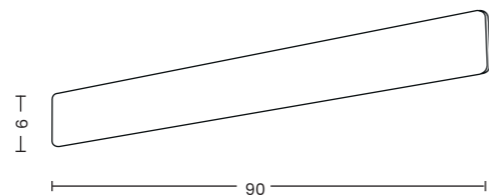

Basento 90 CCT SWITCH

Code / Color	○ AZ5891 sand white ● AZ5894 sand black
Material	aluminium
Light source	2 x LED integrated
Power	30W
Kelvins	3000K / 4000k CCT SWITCH
Lumens	2400lm