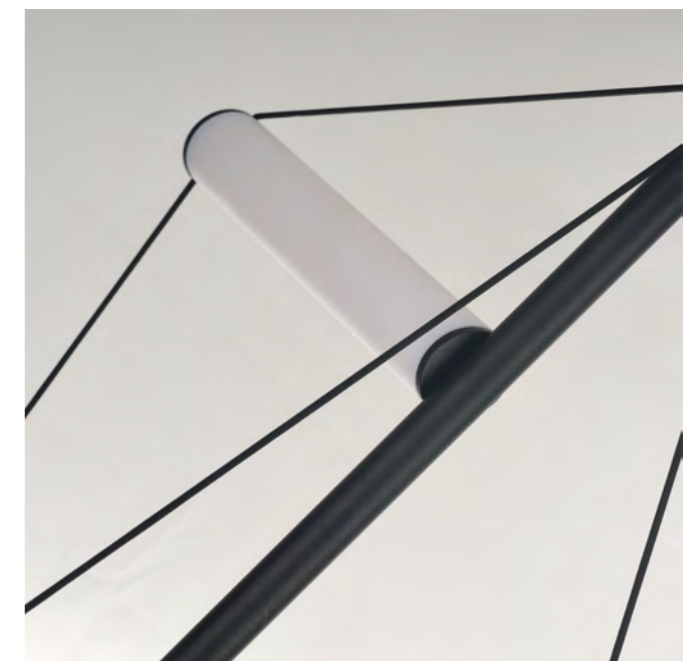

Orion Bk

Code/Color	● AZ6535 black / white
Finish	matt / matt
Material	aluminium / PVC
Light source	3 x LED integrated
Power	32W
Lumens	1500lm
Kelvins	3000K