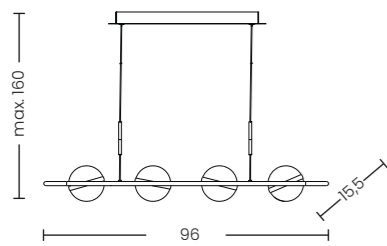

Astrid 4 Pendant DIMM Bk

Code/Color	● AZ6892 black / clear
Finish	matt / shiny
Material	aluminium / glass
Light source	4 x LED integrated
Power	34W
Kelvins	3000K
Dimmable	yes
Type of control	3-STEP DIMMER