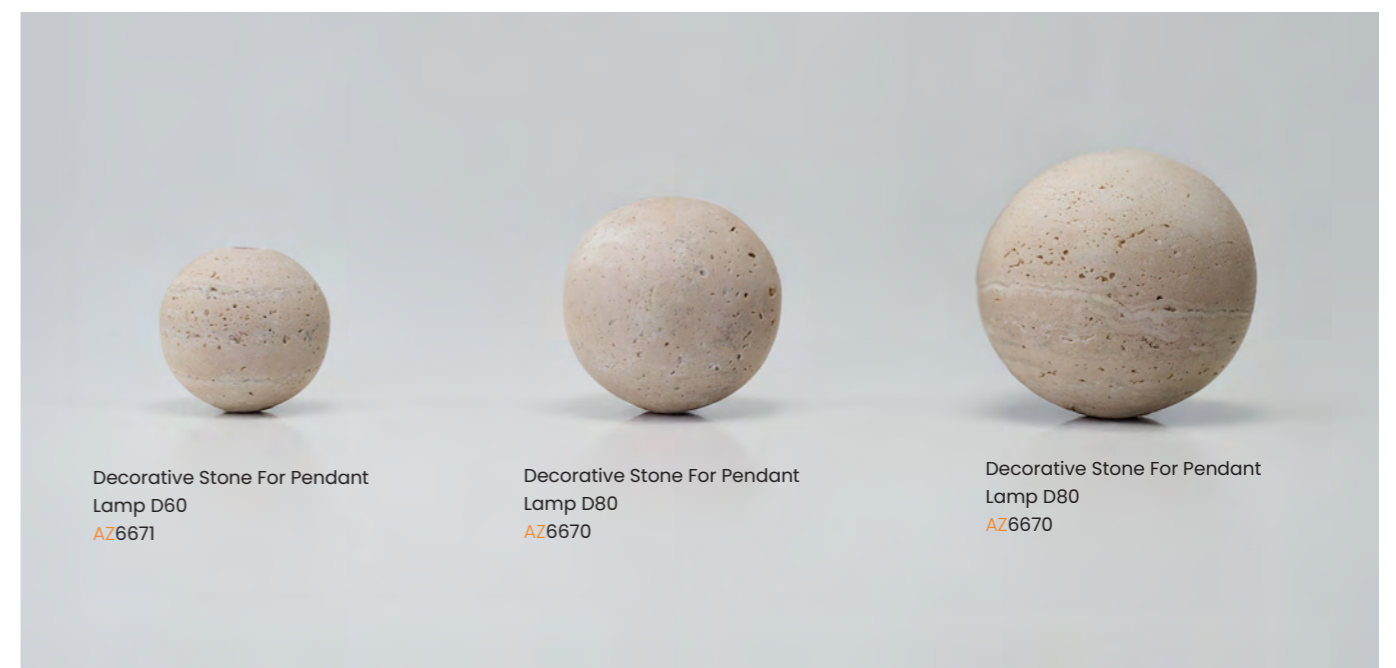

HALO

DECORATIVE STONE FOR PENDANT LAMP NEW

Optional natural stone decorative element for Azzardo pendants.

Decorative Stone For Pendant Lamp D60  
 Code/Color ● AZ6671 beige  
 Finish matt  
 Material stone

Decorative Stone For Pendant Lamp D80  
 Code/Color ● AZ6670 beige  
 Finish matt  
 Material stone

Decorative Stone For Pendant Lamp D100  
 Code/Color ● AZ6669 beige  
 Finish matt  
 Material stone

CANOPY GIPS 7CM