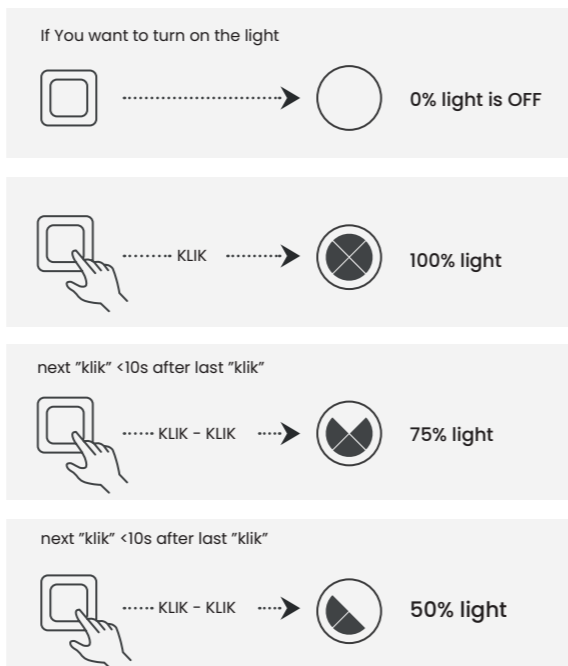

3-Step diming system