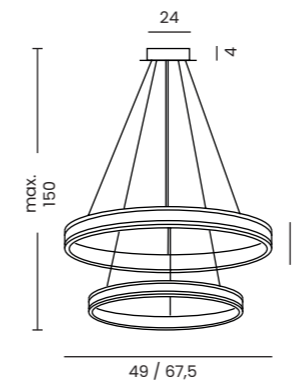

Rio 50+70 3-Step DIMM Bk/Go

Code / Color	● AZ5779 black / copper gold
Material	aluminium / leather / silicone
Light source	4 x LED integrated
Power	86W
Kelvins	3000K
Lumens	6880lm
Dimmable	YES, 3-STEP DIMMER