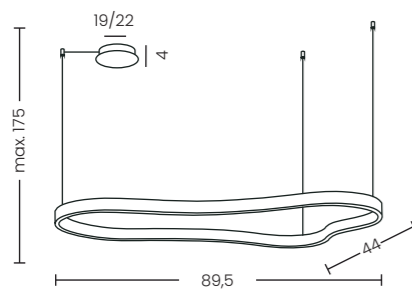

Mirabella 90 3000K DIMM Wh  
AZ6752

Mirabella 90 3000K DIMM Bk  
AZ6744

Mirabella 90 3000K DIMM

Code/Color	● AZ6744 black ○ AZ6752 white
Finish	matt
Material	aluminium / silicone
Light source	1 x LED integrated
Power	48W
Lumens	3840lm
Kelvins	3000K
Dimmable	yes
Type of control	TRIAC DIMMER