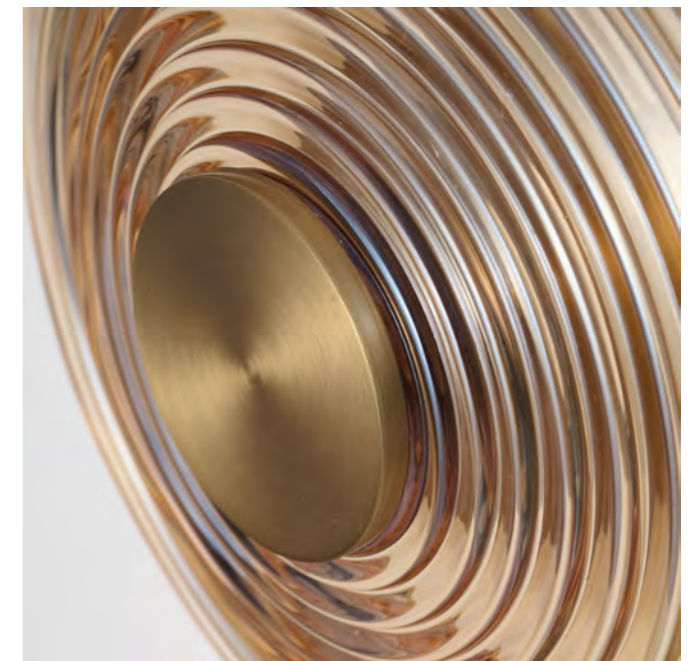

NAZAR PENDANT 5 3-STEP DIMM & NAZAR WALL NEW

Nazar Pendant 5 3-Step DIMM

Code/Color	● AZ6531 amber / brass
Finish	shiny / brushed
Material	glass / aluminium
Light source	10 x LED integrated
Power	56W
Lumens	998lm
Kelvins	3100K
Dimmable	yes
Type of control	3-STEP DIMMER

Nazar Wall 20

Code/Color	● AZ6529 amber / brass
Finish	shiny / brushed
Material	glass / aluminium
Light source	1 x LED integrated
Power	11W
Lumens	120lm
Kelvins	2849K

Nazar Wall 30

Code/Color	● AZ6530 amber / brass
Finish	shiny / brushed
Material	glass / aluminium
Light source	1 x LED integrated
Power	11W
Lumens	158lm
Kelvins	3191K