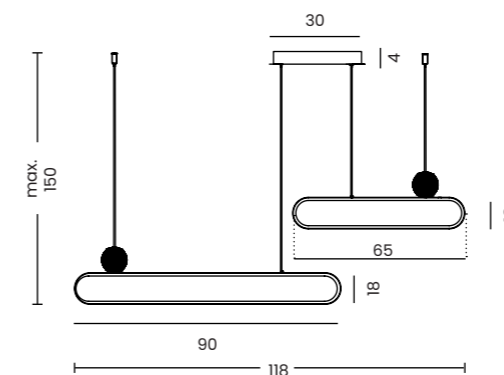

Nicodemo V.2 Pendant 3000K 3-Step DIMM Go

Code / Color	● AZ5780 gold
Material	aluminium / silicone
Light source	2 x LED integrated
Power	60W
Kelvins	3000K
Lumens	4800lm
Dimmable	YES, 3-STEP DIMMER