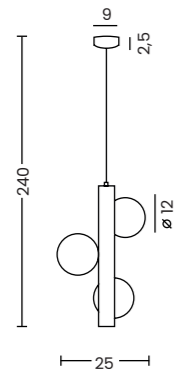

CORTEGA

1. Cortega
2. Code / Color
     - AZ4424 black
     - AZ4425 gold
   - Material: metal / glass
   - Light source: 3 x G9 only LED