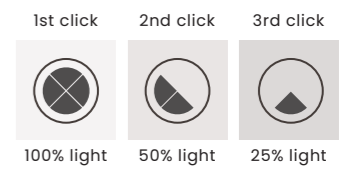

3-STEP DIMM SYSTEM