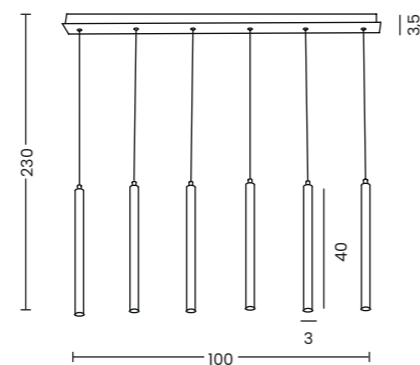

Izolda 6
Code / Color ● AZ3340 black / light brown
Material metal / rubber wood
Light source 6 x LED integrated
Power 28W
Kelvins 3100K
Lumens 1619lm