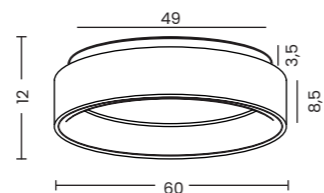

Solvent R Top 60 + Remote Control

Code / Color	● AZ3993 black ○ AZ3995 grey
Material	aluminium / PVC
Light source	1 x LED integrated
Power	41W
Kelvins	3000 - 6000K
Lumens	1540lm
Dimmable	YES
CCT	YES
Smart	YES
Remote Control	YES