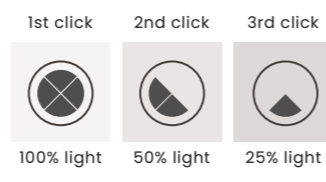

PESCARA PENDANT 120 3-STEP DIMM BK & PESCARA WALL BK NEW

Pescara Pendant 120 3-Step DIMM Bk  
AZ6745

Pescara Wall Bk  
AZ6747

3-STEP DIMM SYSTEM

**Pescara Pendant 120 3-Step DIMM Bk**

- Code/Color ● AZ6745 black / white
- Finish matt / matt
- Material aluminium / silicone
- Light source 1 x LED integrated
- Power 25W
- Lumens 2000lm
- Kelvins 3000K
- Dimmable yes
- Type of control 3-STEP DIMMER