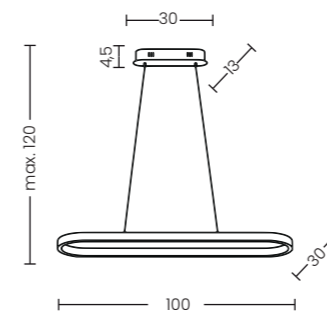

CAMELIA 100 OVAL 3-STEP DIMM GO NEW

CAMELIA 100 OVAL 3-STEP DIMM Go  
AZ6771

3-STEP DIMM SYSTEM

Camelia 100 Oval 3-Step DIMM Go

- Code/Color ● AZ6771 rose gold / clear
- Finish brushed / shiny
- Material aluminium / crystal
- Light source 1 x LED integrated
- Power 60W
- Lumens 2400lm
- Kelvins 2934K
- Dimmable yes
- Type of control 3-STEP DIMMER