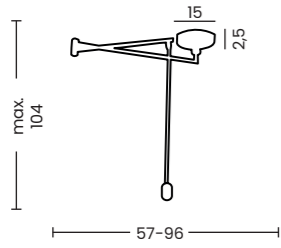

NATALIA

LAMPBODY

NATALIA S
LAMPBODY AZ1924 material:
metal
color: chrome
1 x E27 only LED