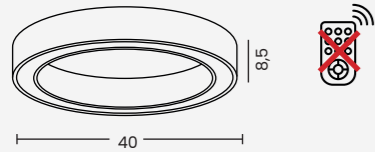

MARCO

Marco Top 40 3000K
Code / Color ○ AZ5028 white
● AZ5029 black
● AZ5030 gold
Material aluminium / PVC
Light source 1 x LED integrated
Power 29W
Kelvins 3000K
Lumens 2319lm

Marco Top 60 Cct Bk + Remote Control
AZ5032