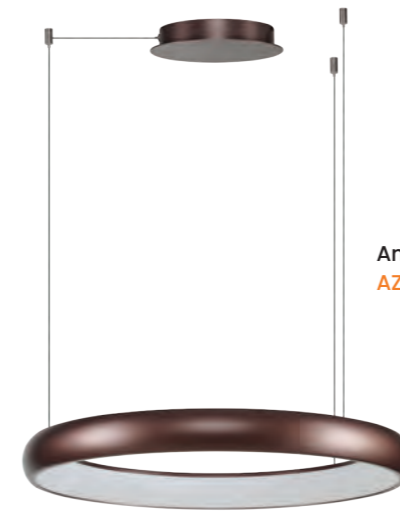

ANTONIO TOP CCT + REMOTE CONTROL

Antonio Pendant 61 Cct Co + Remote Control
AZ5062