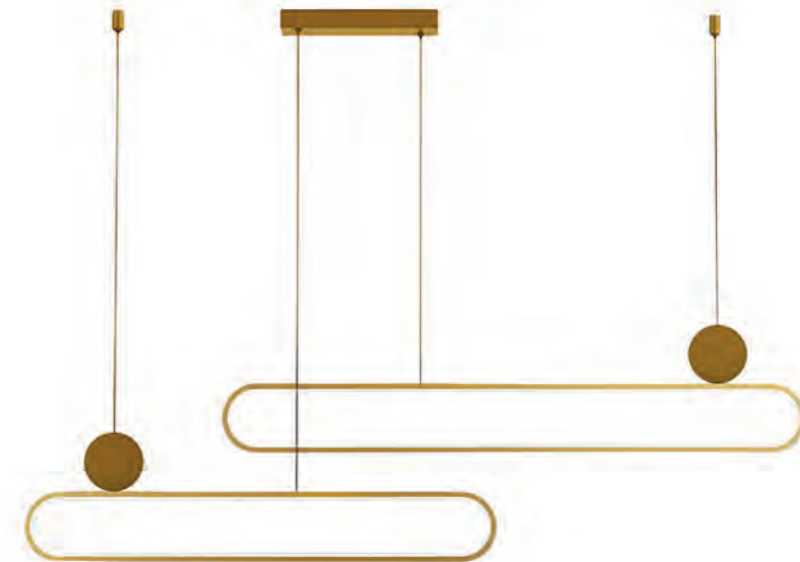

NICODEMO V2 PENDANT 3000K 3-STEP DIMM GO

Nicodemo V.2 Pendant 3000K 3-Step Dimm Go
AZ5780