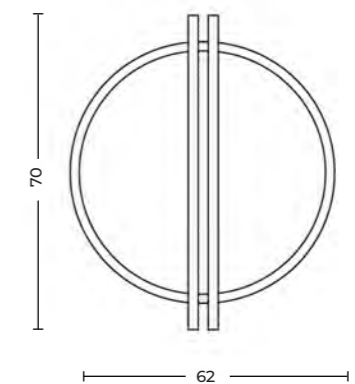

SATURN WALL 3000K NEW

Saturn 52 Wall 3000K

Code/Color	● AZ6662 brown / black
Finish	stone / matt
Material	stone / aluminium / silicone
Light source	2 x LED integrated
Power	20W
Lumens	148lm
Kelvins	2850K

Saturn 72 Wall 3000K

Code/Color	● AZ6663 brown / black
Finish	stone / matt
Material	stone / aluminium / silicone
Light source	2 x LED integrated
Power	29W
Lumens	276lm
Kelvins	3000K