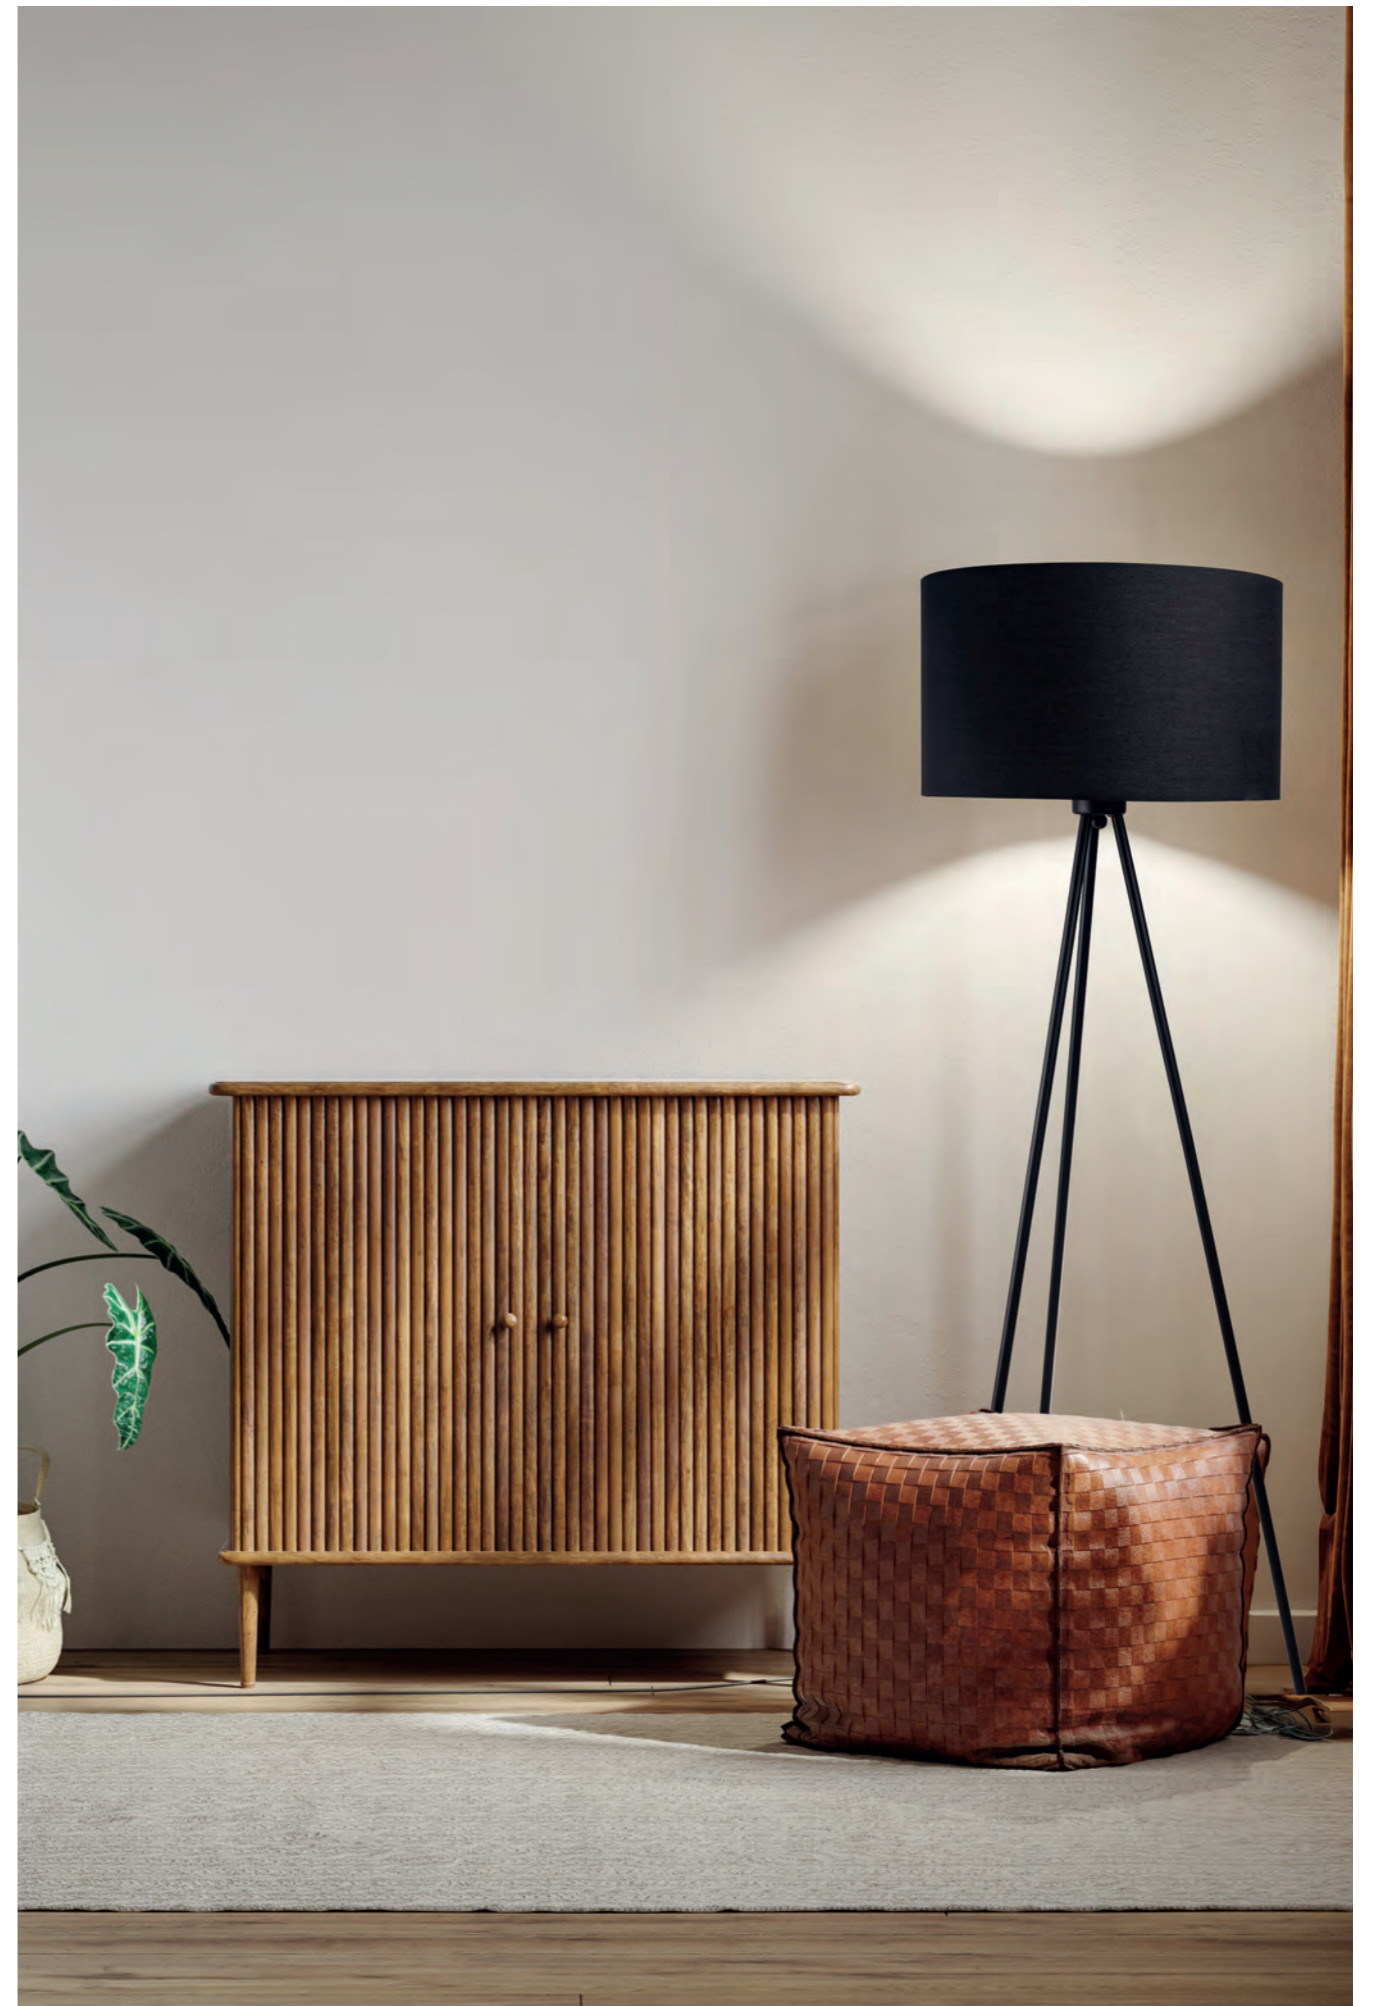

FINN

- Finn
- Code / Color
  - AZ1037 white
  - AZ2967 grey
- Material
  - fabric / metal
- Light source
  - 1 x E27 only LED