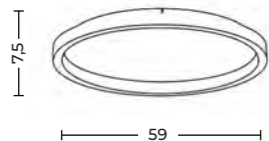

KRYPTON PENDANT 60 3-STEP CCT & KRYPTON TOP 60 3-STEP CCT NEW

Krypton Pendant 60 3-Step CCT

Code/Color	● AZ6664 black / brown
Finish	matt / stone
Material	aluminium / gypsum / PVC
Light source	1 x LED integrated
Power	37W
Lumens	1200lm
Kelvins	2930 / 6100K
CCT	yes
Type of control	3-STEP CCT

Krypton Top 60 3-Step CCT

Code/Color	● AZ6665 black / brown
Finish	matt / stone
Material	aluminium / gypsum / PVC
Light source	1 x LED integrated
Power	37W
Lumens	1200lm
Kelvins	2930 / 6100K
CCT	yes
Type of control	3-STEP CCT

MOONS 3-STEP CCT WALL NEW

Moons 3-Step CCT Wall

Code/Color	● AZ6666 brown / black
Finish	stone / matt
Material	stone / aluminium / silicone
Light source	2 x LED integrated
Power	31W
Lumens	193lm
Kelvins	2800 / 4000 / 5490K
CCT	yes
Type of control	3-STEP CCT