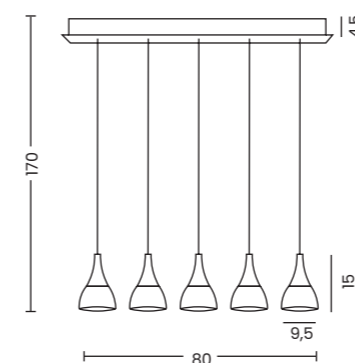

Dalmatia 5

Code / Color	○ AZ2848 white ● AZ2910 black
Material	aluminium / acryl
Light source	5 x LED integrated
Power	27W
Kelvins	3000K
Lumens	1164lm