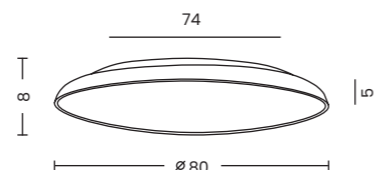

Clara Top 80 CCT Switch DIMM

Code / Color	● AZ5804 black ○ AZ5805 champagne brown ○ AZ5806 white
Material	aluminium / PVC
Light source	1 x LED integrated
Power	80W
Kelvins	3000 / 4000 / 6000K
Lumens	6400lm
Dimmable	YES, 3-STEP DIMMER
CCT	YES, CCT SWITCH