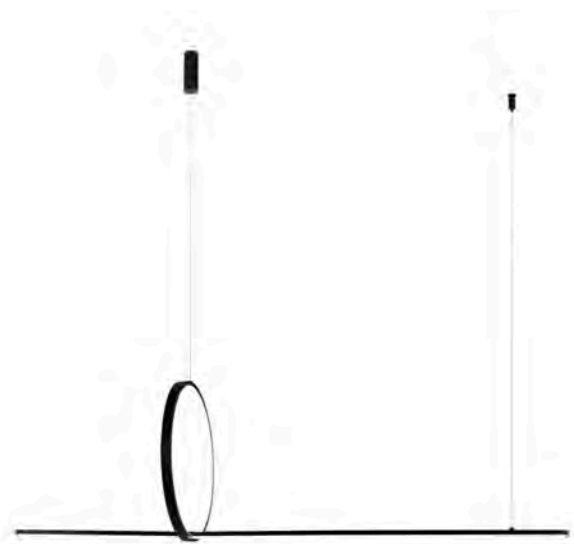

PELLE 3-STEP DIMM NEW

Pelle 3-Step DIMM Bk
AZ5756