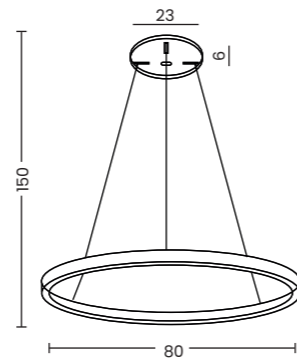

ANDREA DIMM

Andrea 60 3000K Dimm 10W+40W Bk
AZ5098

Andrea 60 3000K DIMM (10W+40W)

Code / Color	● AZ5098 black ● AZ5099 gold
Material	aluminium / silicone
Light source	2 x LED integrated
Power	50W (UP 10W / DOWN 40W)
Kelvins	3000K
Lumens	2900lm
Dimmable	YES, TRIAC DIMMER

Andrea 80 3000K DIMM (20W+50W)

Code / Color	● AZ5100 black ● AZ5101 gold
Material	aluminium / silicone
Light source	2 x LED integrated
Power	70W (UP 20W / DOWN 50W)
Kelvins	3000K
Lumens	3800lm
Dimmable	YES, TRIAC DIMMER

Andrea 100 3000K DIMM (25W+65W)

Code / Color	● AZ5102 black ● AZ5103 gold
Material	aluminium / silicone
Light source	2 x LED integrated
Power	90W (UP 25W / DOWN 65W)
Kelvins	3000K
Lumens	4900lm
Dimmable	YES, TRIAC DIMMER

Andrea 120 3000K DIMM (30W+70W)

Code / Color	● AZ5104 black ● AZ5105 gold
Material	aluminium / silicone
Light source	2 x LED integrated
Power	100W (UP 30W / DOWN 70W)
Kelvins	3000K
Lumens	5500lm
Dimmable	YES, TRIAC DIMMER