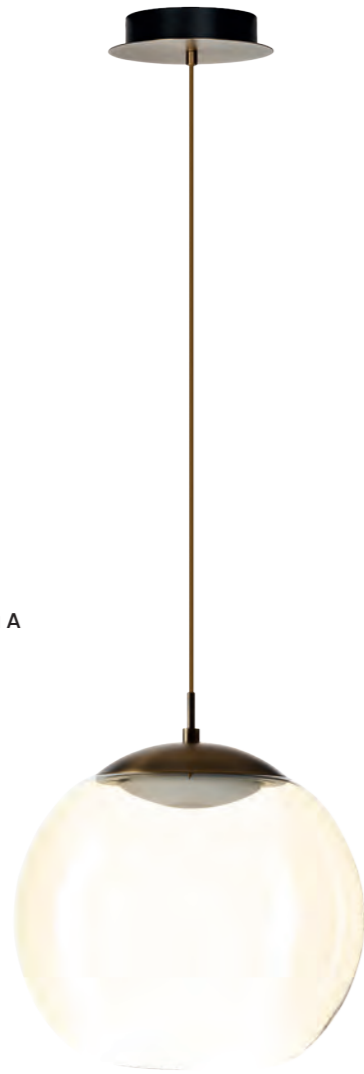

HELENA A

Helena A  
AZ3341

**Helena A**

Code / Color	● AZ3341 brass
Material	metal / glass
Light source	1 x LED integrated
Power	16W
Kelvins	2700K
Lumens	312lm

HELENA B

Helena B  
AZ3342

**Helena B**

Code / Color	● AZ3342 brass
Material	metal / glass
Light source	1 x LED integrated
Power	18W
Kelvins	2700K
Lumens	419lm