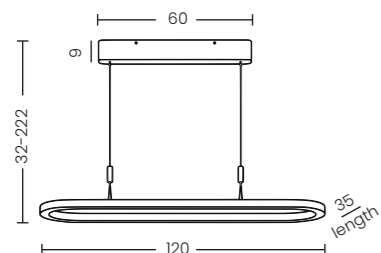

Layla 120 3000K DIMM Wh  
AZ6754

Layla 120 3000K DIMM Bk  
AZ6755

Layla 120 3000K DIMM Beige  
AZ6756

Layla 120 3000K DIMM

Code/Color	○ AZ6754 white ● AZ6755 black ● AZ6756 beige
Finish	matt
Material	aluminium / silicone
Light source	1 x LED integrated
Power	50W
Kelvins	3000K
Dimmable	yes
Type of control	TRIAC DIMMER