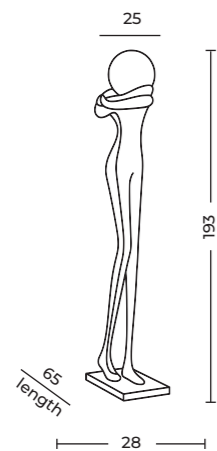

HESTIA BK NEW

Hestia Bk  
AZ6787

Hestia Bk

Code/Color  
Finish  
Material  
Light source

- AZ6787 black / white
- matt / matt
- FRP / aluminium / glass
- 1 x E27 only LED

ARTEMIS BK NEW

Artemis Bk  
AZ6783

Artemis Bk  
 Code/Color ● AZ6783 black / white  
 Finish matt / matt  
 Material FRP / aluminium / glass  
 Light source 1 x E27 only LED