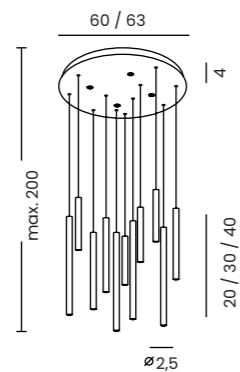

Ilios 12 Pendant 3-Step DIMM

Code / Color	● AZ5744 black
	● AZ5745 gold
	○ AZ5746 white
Material	aluminium
Light source	16 x LED integrated
Power	64W
Kelvins	3000K
Lumens	5120lm
Dimmable	YES, 3-STEP DIMMER