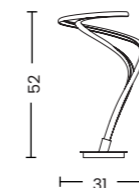

TWIST 3-STEP DIMM

Twist Table 3-Step DIMM

Code / Color	● AZ5735 black ● AZ5736 gold
Material	aluminium / silicone
Light source	1 x LED integrated
Power	15W
Kelvins	3000K
Lumens	1440lm
Dimmable	YES, TOUCH DIMMER

Twist Floor 3-Step DIMM

Code / Color	● AZ5737 black ● AZ5738 gold
Material	aluminium / silicone
Light source	1 x LED integrated
Power	30W
Kelvins	3000K
Lumens	2400lm
Dimmable	YES, FOOT DIMMER