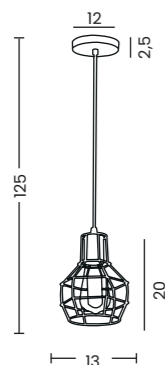

CARRON

Carron 3 Line Copper
AZ2141

Carron 1 Copper

Code / Color ● AZ1659 copper / black
Material metal
Light source 1 x E27 only LED

Carron 3 Line Copper

Code / Color ● AZ2141 copper / black
Material metal
Light source 3 x E27 only LED

Carron 7 Copper

Code / Color ● AZ2142 copper / black
Material metal
Light source 7 x E27 only LED

CARRON