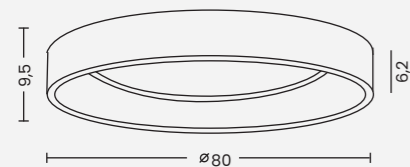

Santana TOP 80 CCT + Remote Control	
Code / Color	○ AZ4994 coffee ● AZ4995 black ● AZ4996 gold ● AZ4997 light brown
Material	aluminium / PVC
Light source	1 x LED integrated
Power	80W
Kelvins	3000 - 6500K
Lumens	4800lm
Dimmable	YES
CCT	YES
Remote Control	YES