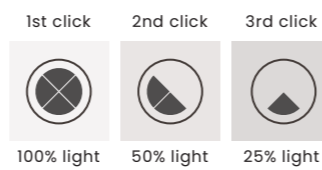

3-STEP DIMM SYSTEM