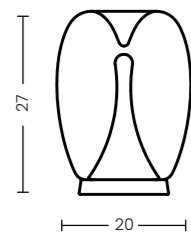

Touch Dimming LED Table Lamp

PAMELA 27 TABLE SMOKY

Pamela 27 Table Smoky

Code/Color	AZ6899 smoky / black
Finish	shiny / matt
Material	aluminium / glass
Light source	1 x LED integrated
Power	9W
Lumens	960lm
Kelvins	3000K
Dimmable	yes
Type of control	TOUCH DIMMER