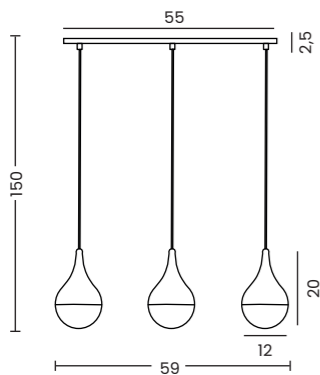

Cecilia 3 Line
Code / Color ● AZ2173 chrome
Material glass / metal
Light source 3 x G9 only LED