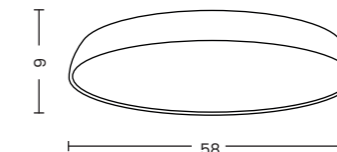

CORTONA

Cortona 41 3000K

Code / Color	○ AZ2732 white ○ AZ2735 grey ● AZ2737 black
Material	PVC / aluminium
Light source	1 x LED integrated
Power	22W
Kelvins	2900K
Lumens	1423lm

Cortona 41 4000K

Code / Color	○ AZ2730 white ● AZ2736 black
Material	PVC / aluminium
Light source	1 x LED integrated
Power	22W
Kelvins	4000K
Lumens	1595lm

CORTONA

Cortona 55 3000K

Code / Color	○ AZ2741 white ○ AZ2743 grey ● AZ2745 black
Material	PVC / aluminium
Light source	1 x LED integrated
Power	48W
Kelvins	2900K
Lumens	2550lm

Cortona 55 4000K

Code / Color	○ AZ2739 white ○ AZ2742 grey ● AZ2744 black
Material	PVC / aluminium
Light source	1 x LED integrated
Power	49W
Kelvins	4100K
Lumens	2710lm