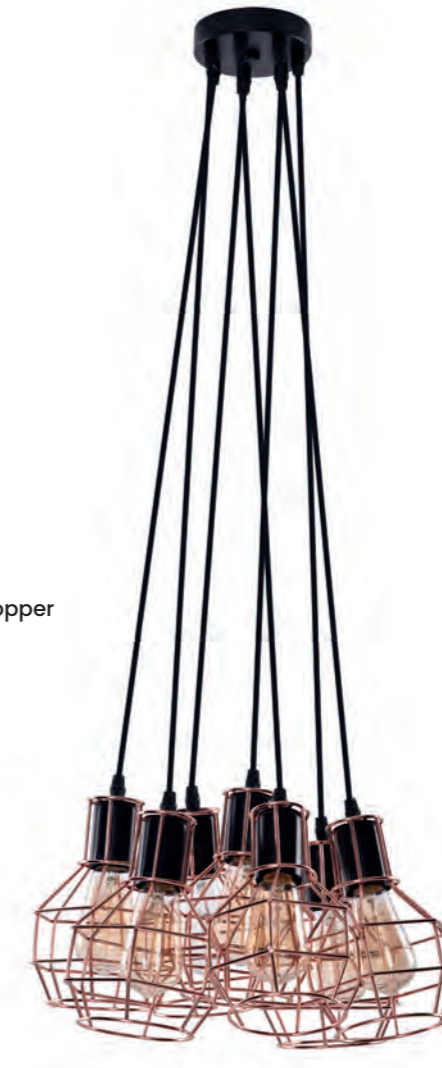

Carron 7 Copper
AZ2142

Carron 1 Copper

Code / Color ● AZ1659 copper / black
Material metal
Light source 1 x E27 only LED

Carron 3 Line Copper

Code / Color ● AZ2141 copper / black
Material metal
Light source 3 x E27 only LED

Carron 7 Copper

Code / Color ● AZ2142 copper / black
Material metal
Light source 7 x E27 only LED