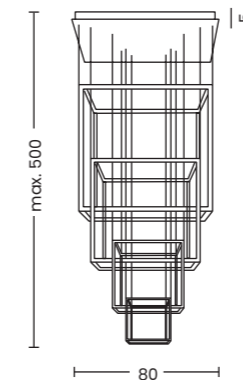

1. Opera XL
   Code / Color
2. AZ3139 black
   - AZ3140 gold
3. Material aluminium / PVC
   Light source 4 x LED integrated
   Power 329W
   Kelvins 3000K
   Lumens 10373lm
   Dimmable YES, TRIAC DIMMER