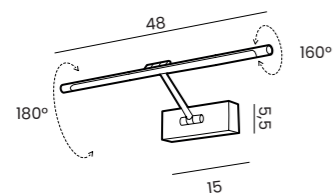

Davinci 48
Code / Color

- AZ2648 chrome
- AZ2650 gold
- AZ4262 black

Material metal / PVC
Light source 1 x LED integrated
Power 10W
Kelvins 3000K
Lumens 33lm

Davinci 58
Code / Color

- AZ2654 gold
- AZ4263 black

Material metal / PVC
Light source 1 x LED integrated
Power 12W
Kelvins 3000K
Lumens 367lm

Davinci 90
Code / Color

- AZ2660 chrome
- AZ2662 gold
- AZ2663 black chrome
- AZ4264 black

Material metal / PVC
Light source 1 x LED integrated
Power 20W
Kelvins 3100K
Lumens 607lm