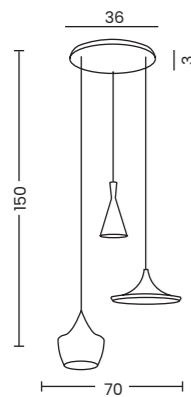

Mix
Code / Color | O AZ1339 white / amber gold
Material | aluminium
Light source | 3 x E27 only LED