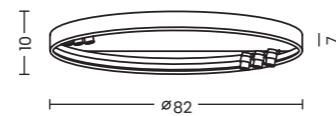

Serafino Top 80 3-Step DIMM Go/Bk	
Code / Color	● AZ5833 brass gold / black
Material	aluminium / silicone
Light source	7 x LED integrated
Power	43W
Kelvins	3000K
Lumens	3440lm
Dimmable	YES, 3-STEP DIMMER