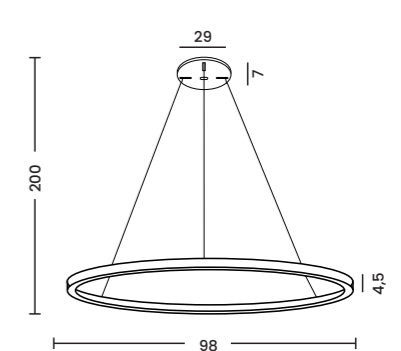

ANDREA DIMM

Andrea 60 3000K Dimm 10W+40W Bk
AZ5098

Andrea 60 3000K DIMM (10W+40W)

Code / Color	● AZ5098 black ● AZ5099 gold
Material	aluminium / silicone
Light source	2 x LED integrated
Power	50W (UP 10W / DOWN 40W)
Kelvins	3000K
Lumens	2900lm
Dimmable	YES, TRIAC DIMMER

Andrea 80 3000K DIMM (20W+50W)

Code / Color	● AZ5100 black ● AZ5101 gold
Material	aluminium / silicone
Light source	2 x LED integrated
Power	70W (UP 20W / DOWN 50W)
Kelvins	3000K
Lumens	3800lm
Dimmable	YES, TRIAC DIMMER

Andrea 100 3000K DIMM (25W+65W)

Code / Color	● AZ5102 black ● AZ5103 gold
Material	aluminium / silicone
Light source	2 x LED integrated
Power	90W (UP 25W / DOWN 65W)
Kelvins	3000K
Lumens	4900lm
Dimmable	YES, TRIAC DIMMER

Andrea 120 3000K DIMM (30W+70W)

Code / Color	● AZ5104 black ● AZ5105 gold
Material	aluminium / silicone
Light source	2 x LED integrated
Power	100W (UP 30W / DOWN 70W)
Kelvins	3000K
Lumens	5500lm
Dimmable	YES, TRIAC DIMMER