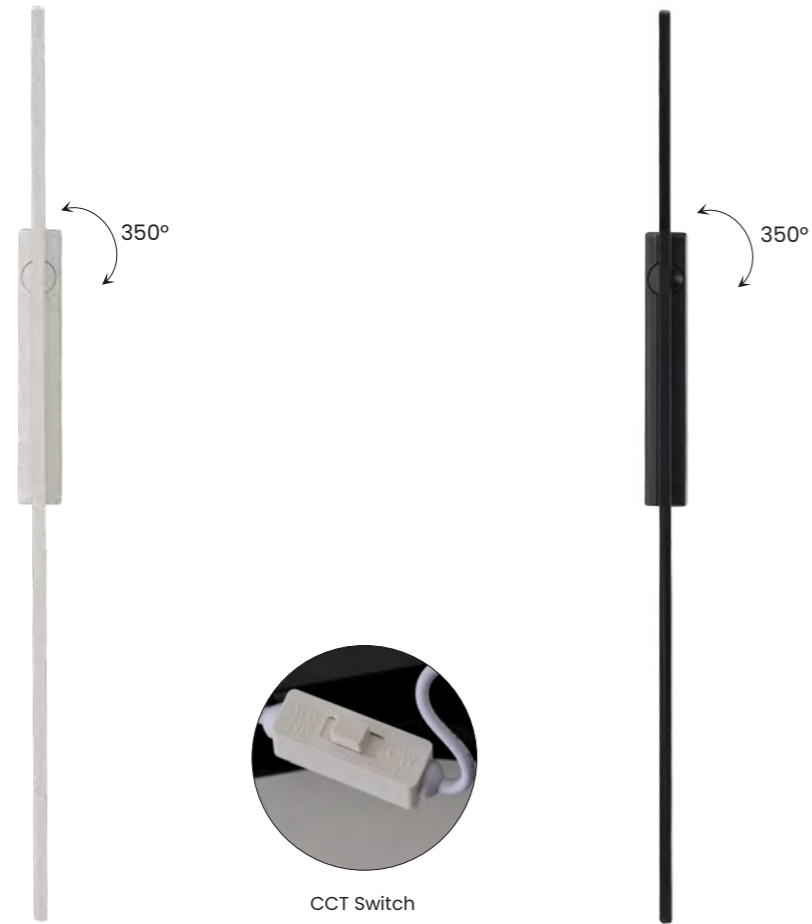

CASTOR WALL 70 CCT SWITCH NEW

Castor Wall 70 CCT Switch WH
AZ7086

Castor Wall 70 CCT Switch BK
AZ7087

Castor Wall 70 CCT Switch

Code/Color	○ AZ7086 white ● AZ7087 black
Finish	matt
Material	aluminium / silicone
Light source	1 x LED integrated
Power	6W
Kelvins	3000 / 4000 / 6000K
CCT	yes
Type of control	CCT SWITCH