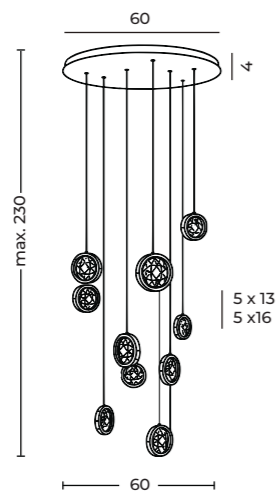

3-STEP DIMM SYSTEM

EUFORIA PENDANT ROUND 10 3-STEP DIMM GO NEW

Euforia Pendant Round 10 3-Step DIMM Go  
AZ6739

Euforia Pendant Round 10 3-Step DIMM Go

- Code/Color ● AZ6739 gold / clear
- Finish shiny / shiny
- Material aluminium / acrylic
- Light source 10 x LED integrated
- Power 52W
- Kelvins 3000K
- Dimmable yes
- Type of control 3-STEP DIMMER