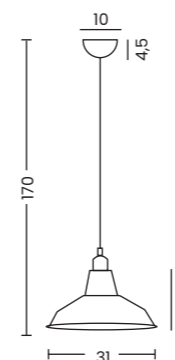

FAN

Fan Wall
AZ1349

Fan Wall
Code / Color ● AZ1349 black
Material aluminium
Light source 5 x E27 only LED

NEW AXEL

New Axel
Code / Color ● AZ1351 black / gold
Material aluminium
Light source 1 x E27 only LED