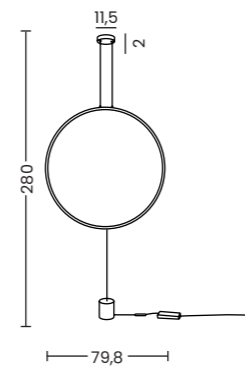

CODUTTI

- Codutti Bk
- Code / Color ● AZ5264 black
- Material aluminium / PVC / silicone
- Light source 1 x LED integrated
- Power 35W
- Kelvins 3000K
- Lumens 2847lm
- Dimmable YES, SLIDER DIMMER