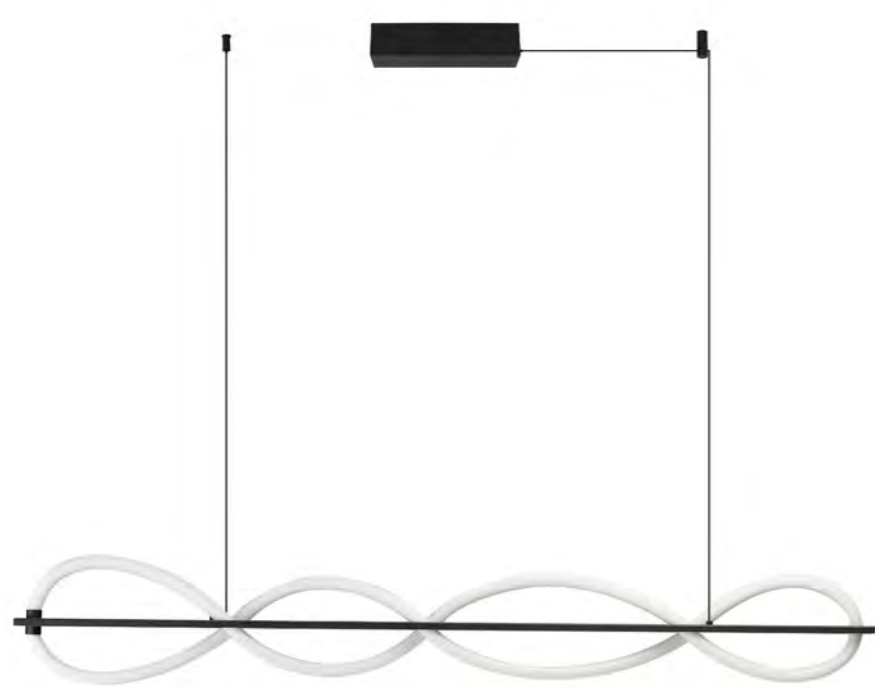

PESCARA PENDANT 120 3-STEP DIMM BK & PESCARA WALL BK NEW

Pescara Pendant 120 3-Step DIMM Bk  
AZ6745

Pescara Wall Bk  
AZ6747

3-STEP DIMM SYSTEM

**Pescara Pendant 120 3-Step DIMM Bk**

- Code/Color ● AZ6745 black / white
- Finish matt / matt
- Material aluminium / silicone
- Light source 1 x LED integrated
- Power 25W
- Lumens 2000lm
- Kelvins 3000K
- Dimmable yes
- Type of control 3-STEP DIMMER