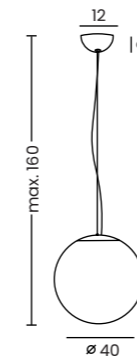

White Ball 40
Code / Color | O AZ1328 white / chrome
Material | glass / aluminium
Light source | 1 x E27 only LED