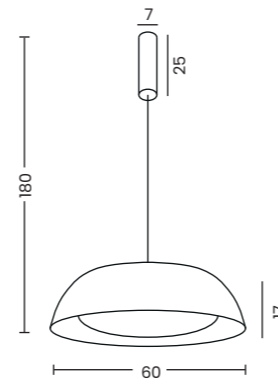

Lenox Top 40 Smart Bk/Co
Code / Color ● AZ3145 black / copper
Material aluminium / PVC
Light source 1 x LED integrated
Power 22W
Kelvins 3000 - 6000K
Lumens 397 - 428lm
Dimmable YES
CCT YES
RGB YES
Smart YES
Remote Control YES