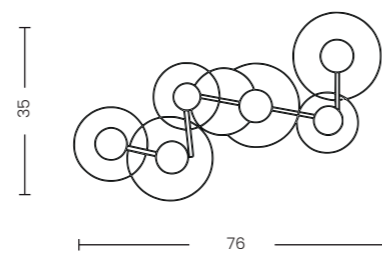

MEADOW 3-STEP DIMM GO NEW

3-STEP DIMM SYSTEM

Meadow 4 3-Step DIMM Go

Code/Color	● AZ6775 gold / clear
Finish	brushed / shiny
Material	aluminium / PVC
Light source	4 x LED integrated
Power	17W
Lumens	1028lm
Kelvins	2961K
Dimmable	yes
Type of control	3-STEP DIMMER

Meadow 6 3-Step DIMM Go

Code/Color	● AZ6776 gold / clear
Finish	brushed / shiny
Material	aluminium / PVC
Light source	6 x LED integrated
Power	24W
Lumens	1472lm
Kelvins	2942K
Dimmable	yes
Type of control	3-STEP DIMMER