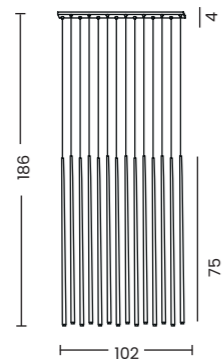

Louise 14

- Code / Color ● AZ3426 chrome
- Material metal / acryl
- Light source 14 x LED integrated
- Power 32W
- Kelvins 2900K
- Lumens 745lm