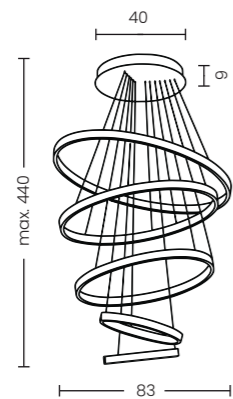

Azalea Spiral Bk

- Code/Color ● AZ6774 black / clear
- Finish brushed / shiny
- Material aluminium / crystal
- Light source 8 x LED integrated
- Power 238W
- Lumens 12027lm
- Kelvins 2983K