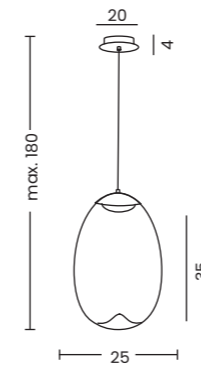

HELENA A

Helena A  
AZ3341

**Helena A**

Code / Color	● AZ3341 brass
Material	metal / glass
Light source	1 x LED integrated
Power	16W
Kelvins	2700K
Lumens	312lm

HELENA B

Helena B  
AZ3342

**Helena B**

Code / Color	● AZ3342 brass
Material	metal / glass
Light source	1 x LED integrated
Power	18W
Kelvins	2700K
Lumens	419lm