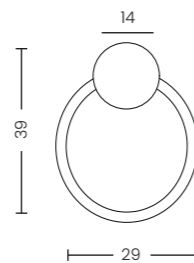

IVY FLOOR DIMM BK & IVY WALL BK NEW

Ivy Floor DIMM Bk

Code/Color	● AZ6749 black / white
Finish	matt / matt
Material	aluminium / fabric
Light source	1 x LED integrated
Power	24W
Lumens	1920lm
Kelvins	3000K
Dimmable	yes
Type of control	TOUCH DIMMER

Ivy Wall Bk

Code/Color	● AZ6748 black / white
Finish	matt / matt
Material	aluminium / fabric
Light source	1 x LED integrated
Power	10W
Lumens	800lm
Kelvins	3000K