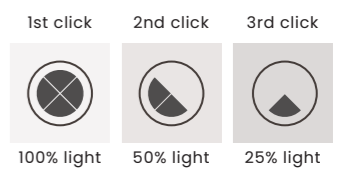

3-STEP DIMM SYSTEM