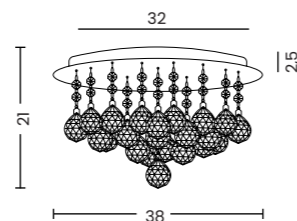

Bolla 38
Code / Color ● AZ1286 chrome / clear
○ AZ3083 gold / clear
Material metal / crystal K9
Light source 5 x G9 only LED

Bolla 58 Gold
AZ3084

Bolla 48
Code / Color ● AZ1287 chrome / clear
Material metal / crystal K9
Light source 8 x G9 only LED