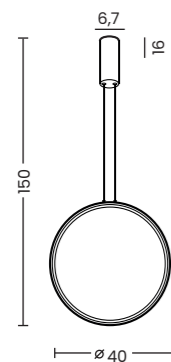

Massima 40 Bk  
AZ5253

Massima 60 Go  
AZ5256

Massima 40

Code / Color	● AZ5253 black ● AZ5254 gold
Material	aluminium / silicone
Light source	1 x LED integrated
Power	25W
Kelvins	3000K
Lumens	2000lm
Dimmable	YES, 3-STEP DIMMER