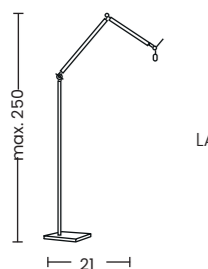

ZYTA GOLD

LAMPBODY

ZYTA S PENDANT
LAMPBODY AZ4189 material:
aluminium
color: black / gold
1 x E27 only LED

ZYTA S WALL
LAMPBODY AZ4190 material:
aluminium
color: black / gold
1 x E27 only LED

ZYTA 2S PENDANT
LAMPBODY AZ4191 material:
aluminium
color: black / gold
2 x E27 only LED

ZYTA S TABLE
LAMPBODY AZ4188 material:
aluminium
color: black / gold
1 x E27 only LED

ZYTA M PENDANT
LAMPBODY AZ4192 material:
aluminium
color: black / gold
1 x E27 only LED

ZYTA FLOOR
LAMPBODY AZ4193 material:
aluminium
color: black / gold
1 x E27 only LED

SHADES

SHADE ZF WH
color: white

- Ø 20 cm | AZ2599
- Ø 26 cm | AZ2602
- Ø 30 cm | AZ2588
- Ø 36 cm | AZ2605

SHADE ZF BK
color: black

- Ø 20 cm | AZ2597
- Ø 26 cm | AZ2600
- Ø 30 cm | AZ2586
- Ø 36 cm | AZ2603

SHADE ZA GOLD
color: gold

- Ø 18 cm | AZ4789
- Ø 23 cm | AZ4790
- Ø 33 cm | AZ4791

SHADE ZA BK
color: black

- Ø 18 cm | AZ4778
- Ø 23 cm | AZ4779
- Ø 33 cm | AZ4781

LAMPBODY + SHADE

ZYTA S PENDANT
LAMPBODY + SHADE

ZYTA S WALL
LAMPBODY + SHADE

ZYTA 2S PENDANT
LAMPBODY + SHADE

ZYTA S TABLE
LAMPBODY + SHADE

ZYTA M PENDANT
LAMPBODY + SHADE

ZYTA FLOOR
LAMPBODY + SHADE