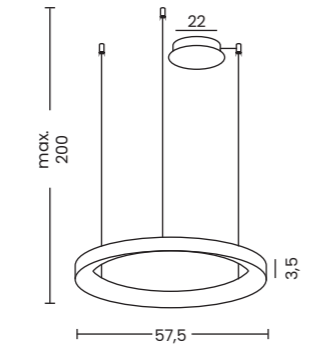

Agnes Pendant 58 DIMM CCT Switch
Code / Color ○ AZ5018 white
● AZ5019 black
● AZ5020 gold
Material aluminium / PVC
Light source 1 x LED integrated
Power 48W
Kelvins 3000 / 6500K
Lumens 2640lm
Dimmable YES, TRIAC DIMMER
CCT YES, CCT SWITCH