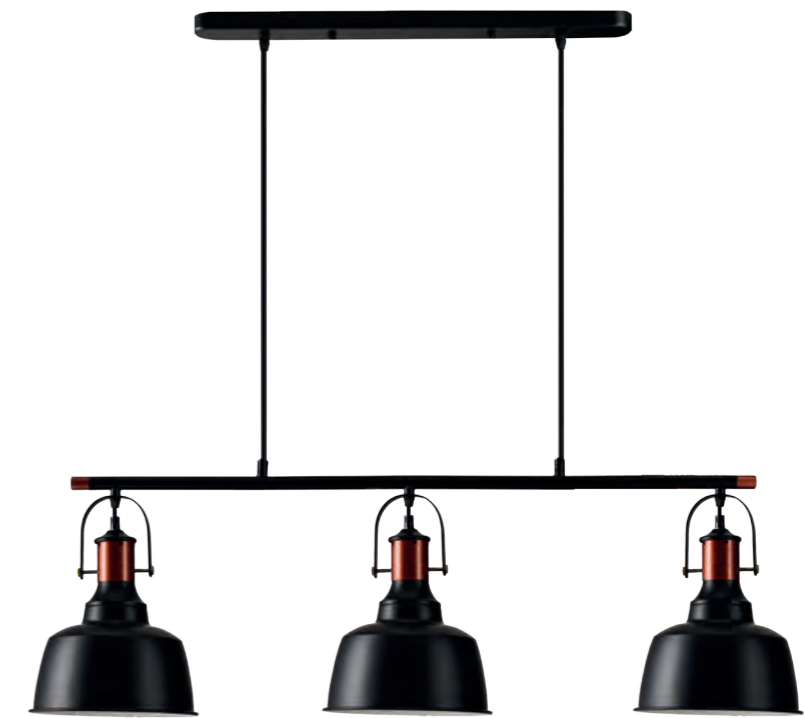

DARLING

Darling 3 Line Black
AZ2144