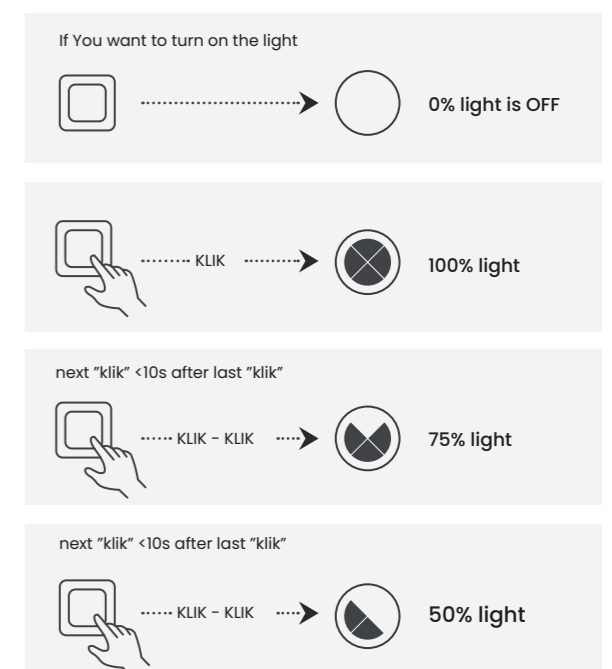

3-Step diming system