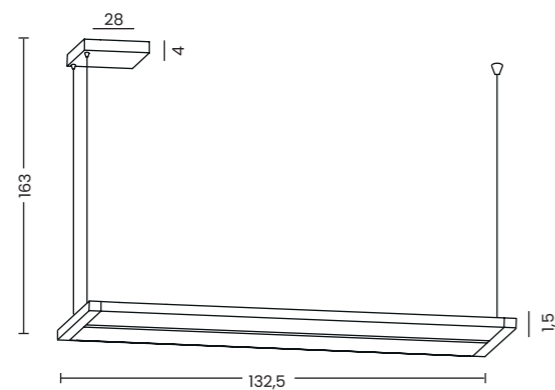

Flash 130 4000K Bk

Code / Color	● AZ5427 black
Material	aluminium / acryl
Light source	2 x LED integrated
Power	54W
Kelvins	4000K
Lumens	4320lm