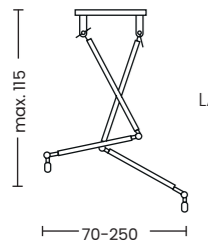

ZYTA 2S PENDANT
LAMPBODY AZ4191 material:
aluminium
color: black / gold
2 x E27 only LED