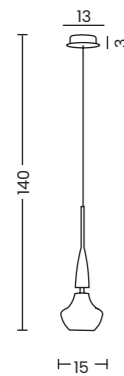

TASOS

Tasos 1

Code / Color   O AZ0260 white
Material   glass / aluminium
Light source   1 x E14 only LED

Tasos 4

Code / Color   O AZ0884 white
Material   glass / aluminium
Light source   4 x E14 only LED

TASOS

Tasos 6

Code / Color   ● AZ0262 black
                      O AZ1883 white
Material   glass / aluminium
Light source   6 x E14 only LED