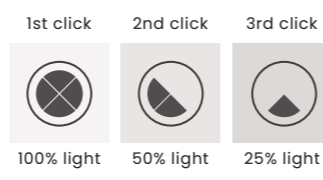

3-STEP DIMM SYSTEM