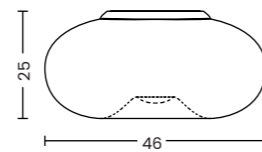

Optima C

Code / Color | O AZ0183 white / chrome
Material | glass / aluminium
Light source | 5 x E27 only LED