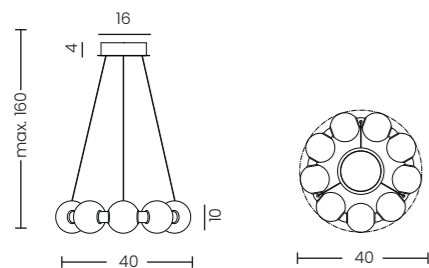

Perla Pendant 40 3-Step DIMM Bk

Code/Color	● AZ6894 black / white
Finish	matt / matt
Material	aluminium / glass
Light source	9 x LED integrated
Power	19W
Lumens	1520lm
Kelvins	3000K
Dimmable	yes
Type of control	3-STEP DIMMER