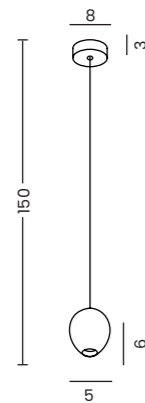

Ovum 1 Pendant Black

Code / Color	● AZ3095 black
Material	aluminium
Light source	1 x LED integrated
Power	5W
Kelvins	3000K
Lumens	220lm