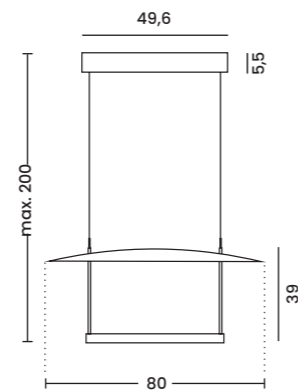

**Portofino 80 3-Step DIMM**

Code/Color	o AZ6661 white/ black
Finish	matte / matte
Material	aluminium
Light source	1 x LED integrated
Power	39W
Lumens	1300lm
Kelvins	3000K
Dimmable	yes
Type of control	3-STEP DIMMER