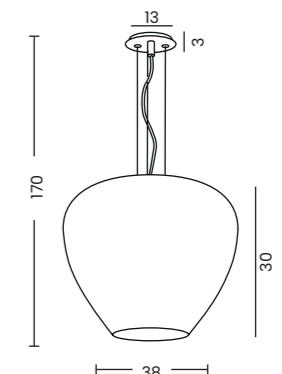

Baloro L Gold

1. Code / Color
2. AZ3179 gold
3. Material
   metal / glass
4. Light source
   1 x E27 only LED