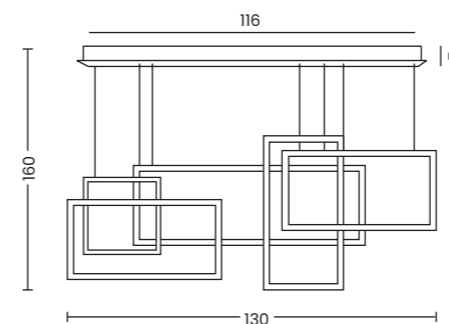

QUADRATUS

Quadratus Wall White
AZ2993

Quadratus Wall Black
AZ2994

Quadratus Wall	
Code / Color	○ AZ2993 white ● AZ2994 black
Material	aluminium / PVC
Light source	3 x LED integrated
Power	142W
Kelvins	3000K
Lumens	1308lm
Dimmable	YES, TRIAC DIMMER

QUADRATUS

Quadratus	
Code / Color	● AZ2850 black
Material	aluminium / PVC
Light source	5 x LED integrated
Power	142W
Kelvins	3000K
Lumens	1308lm
Dimmable	YES, TRIAC DIMMER