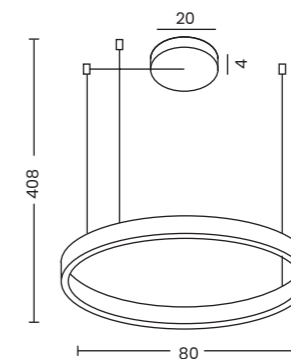

HALO

1. Halo Pendant 100+80+60
2. Code / Color
     - AZ4707 black
     - AZ4708 gold
   - Material: aluminium / frosted glass
   - Light source: 3 x LED integrated
   - Power: 120W
   - Kelvins: 3000K
   - Lumens: 4387lm
   - Dimmable: YES, TRIAC DIMMER

HALO

Halo Pendant 80 CCT DIMM+ remote control

- Code / Color
  - AZ6474 white
  - AZ6472 black
  - AZ6473 gold
- Material: aluminium / acryl
- Light source: 1 x LED integrated
- Power: 53W