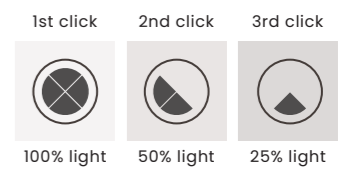

3-STEP DIMM SYSTEM