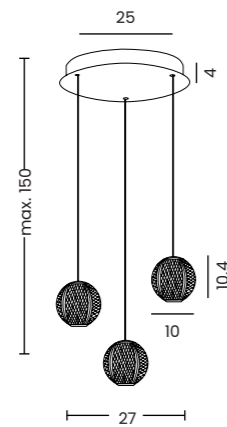

EDEM 3 ROUND

Edem 3 Round Bk  
AZ6019

Edem 3 Round Go  
AZ6020

Edem 3 Round

- Code / Color
  - AZ6019 black
  - AZ6020 gold
- Material: aluminium / acryl
- Light source: 3 x LED integrated
- Power: 21W
- Kelvins: 3000K
- Lumens: 1680lm