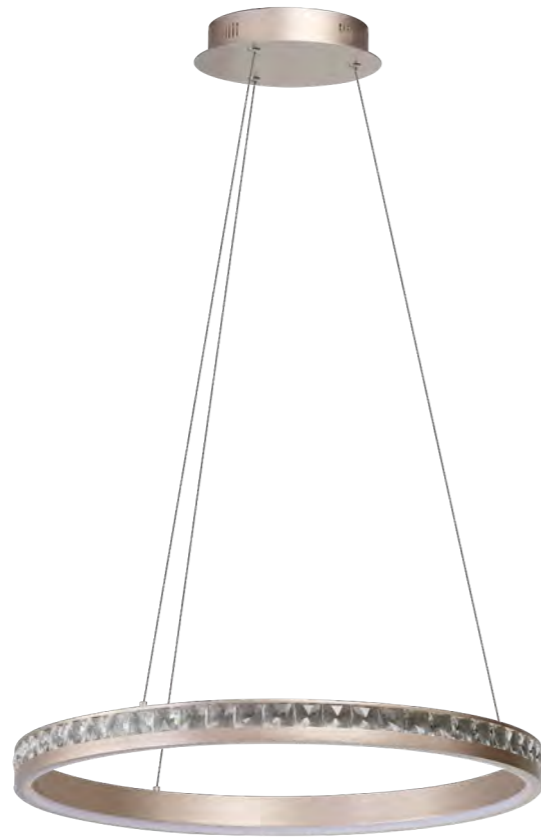

CAMELIA 60 3-STEP DIMM GO NEW

Camelia 60 3-Step DIMM Go
AZ6770