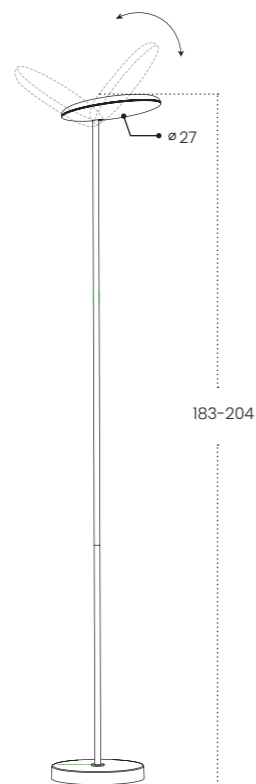

CARPA FLOOR DIMM

1. Carpa Floor DIMM Bk
2. Code / Color
     - AZ5908 black
     - AZ5909 white
     - AZ6307 gold
   - Material: aluminium / PVC
   - Light source: 1 x LED integrated
   - Power: 33W
   - Kelvins: 3000K
   - Lumens: 2202lm
   - Dimmable: YES, SLIDER DIMMER