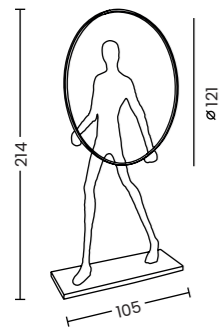

Atlas A
Code / Color ● AZ4984 black
Material resin / aluminium / PVC
Light source 1 x LED integrated
Power 30W
Kelvins 3000K
Lumens 2000lm