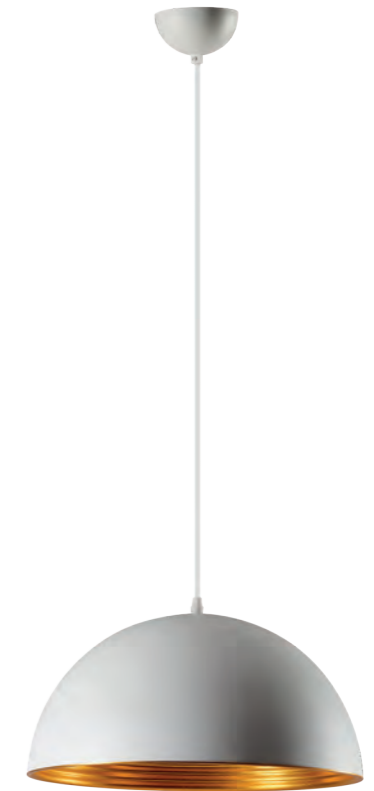

Modena 40 White/Gold
AZ1397

Modena 50 Black/Gold
Code / Color ● AZ1395 black / amber gold
○ AZ1398 white / amber gold
Material aluminium
Light source 1 x E27 only LED