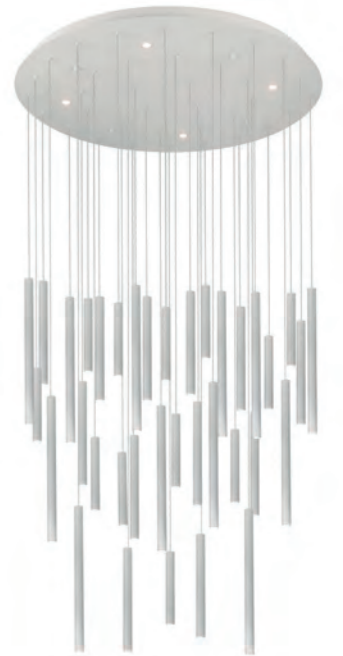

3-Step diming system

Ilios 36 PENDANT 3-STEP DIMM

Ilios 36 Pendant 3-Step Dimm Bk  
AZ5747

Ilios 36 Pendant 3-Step Dimm Go  
AZ5748

Ilios 36 Pendant 3-Step Dimm Wh  
AZ5749

Ilios 36 Pendant 3-Step DIMM

Code / Color	● AZ5747 black
	● AZ5748 gold
	○ AZ5749 white
Material	aluminium
Light source	40 x LED integrated
Power	160W
Kelvins	3000K
Lumens	12800lm
Dimmable	YES, 3-STEP DIMMER