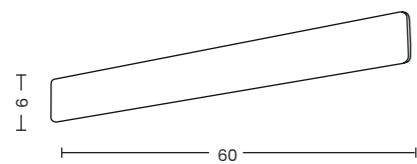

Basento 60 CCT SWITCH

Code / Color	○ AZ5895 sand white ● AZ5893 sand black
Material	aluminium
Light source	2 x LED integrated
Power	20W
Kelvins	3000K / 4000k CCT SWITCH
Lumens	1600lm