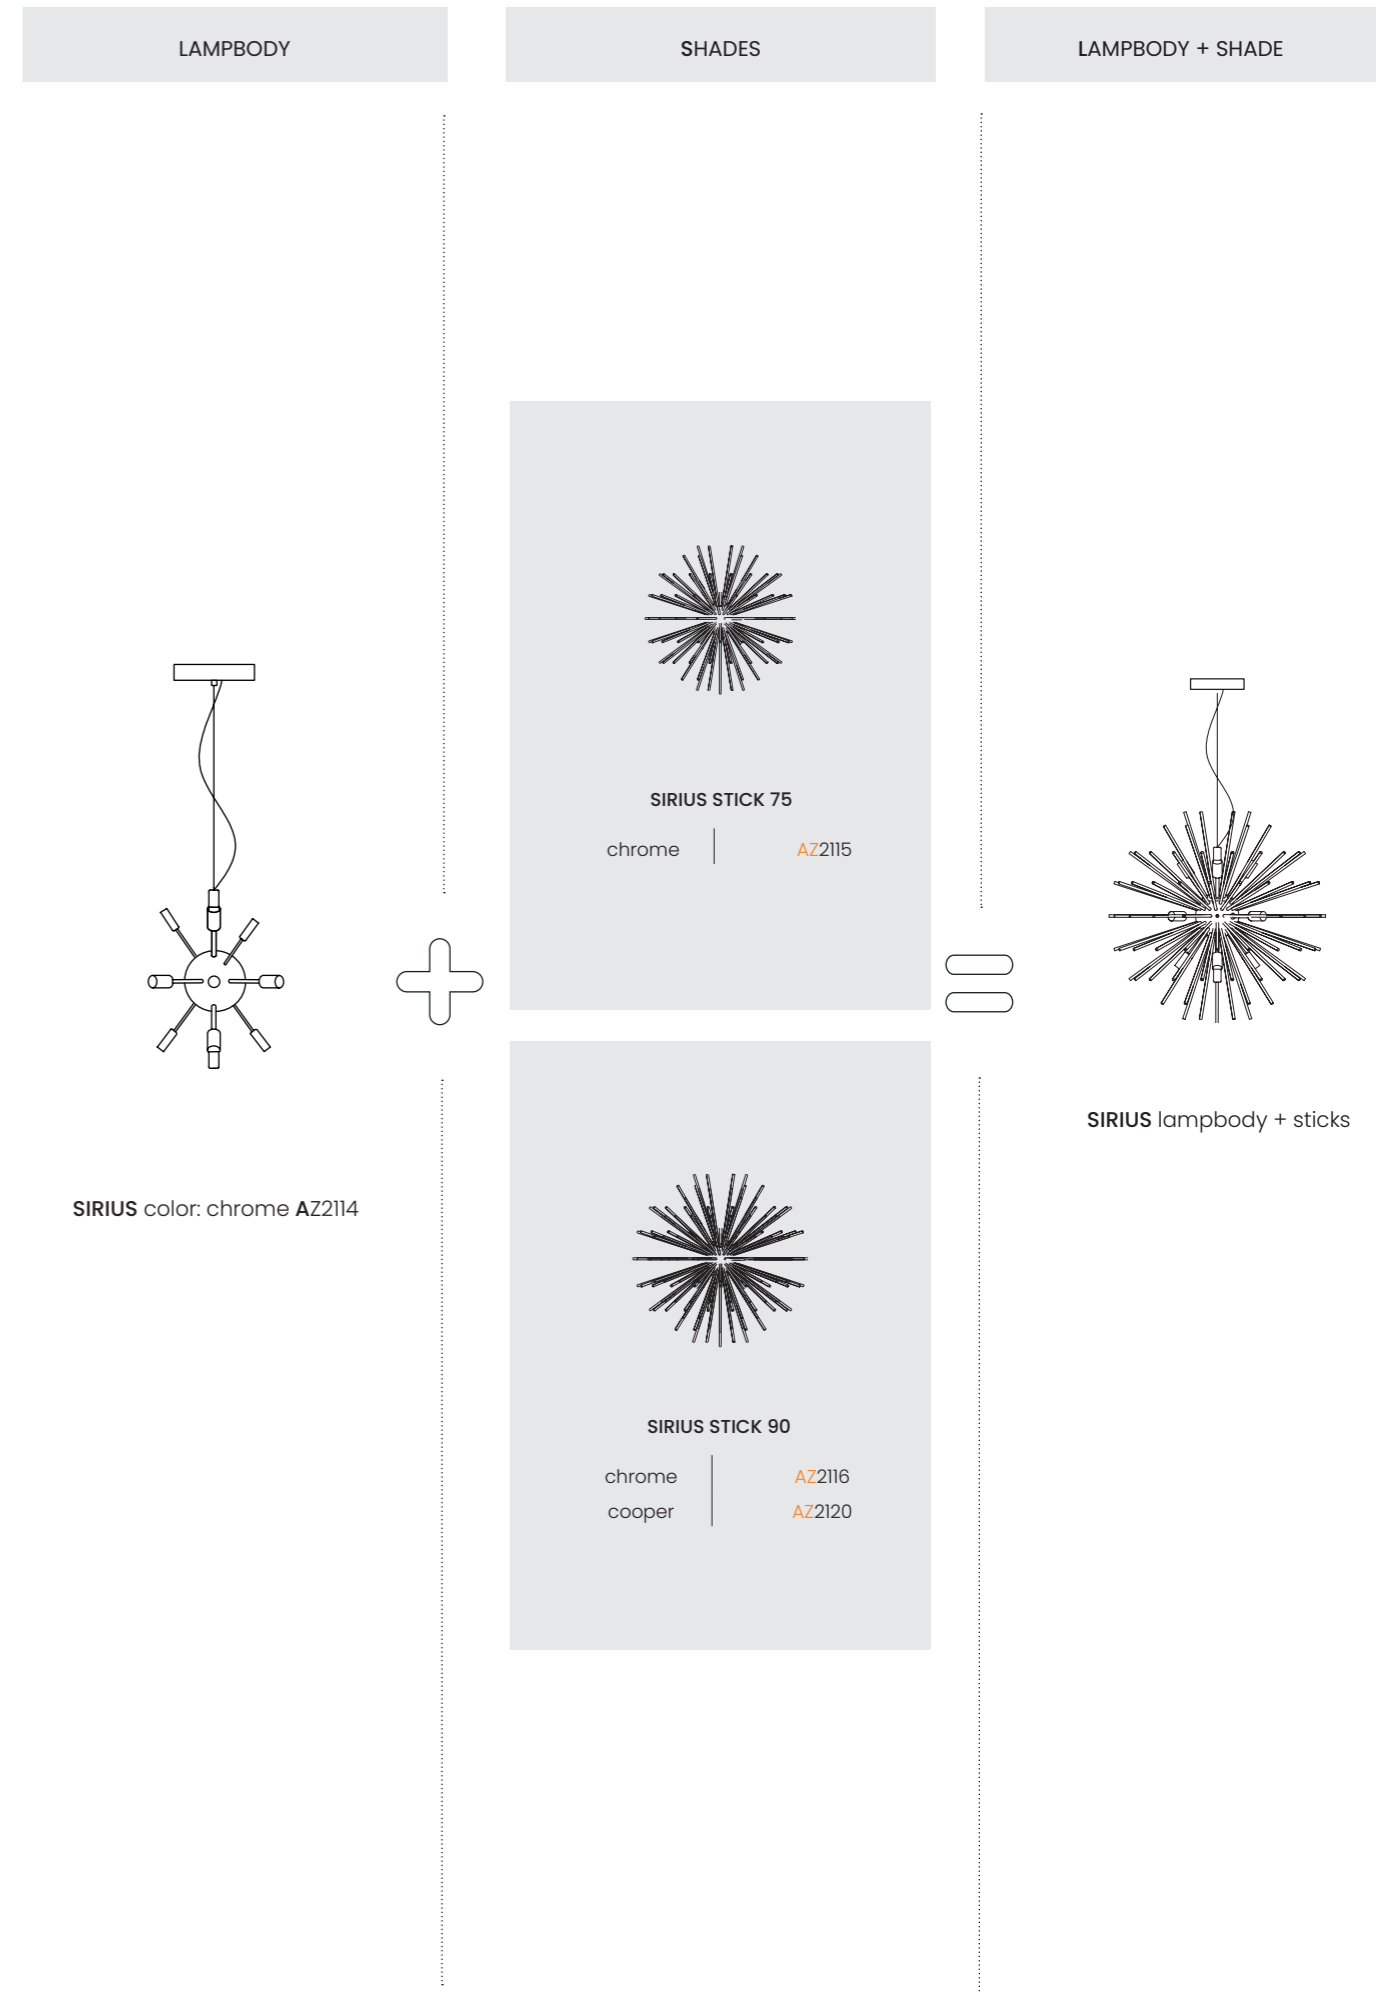

SIRIUS

Material | aluminium  
 Light source | 12 x G9  
 Power | 40W

Material | aluminium  
 Light source | 12 x G9  
 Power | 40W

Material | aluminium  
 Light source | 12 x G9  
 Power | 40W

AZ2114 + AZ2115