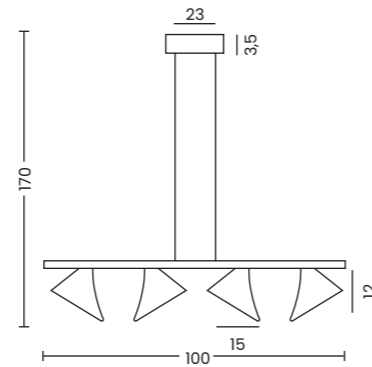

CLAMOR

Clamor Black

- Code / Color ● AZ2696 black
- Material metal / PVC
- Light source 4 x LED integrated
- Power 30W
- Kelvins 2900K
- Lumens 1772lm