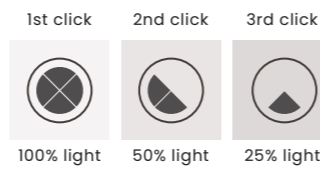

3-STEP DIMM SYSTEM