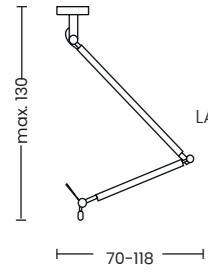

ZYTA

LAMPBODY

ZYTA S PENDANT
LAMPBODY AZ1845 material:
aluminium
color: black / chrome
1 x E27 only LED