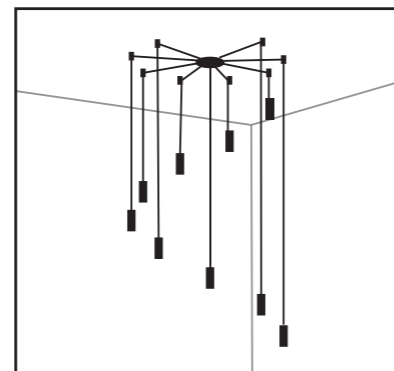

ZIKO BASE 10 + 10 x ZIKO G9 3m

* sample configurations