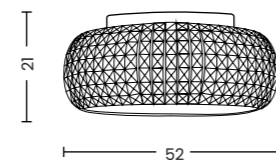

Sophia 6 Top
Code / Color ● AZ0695 clear / chrome
Material crystal K9 / aluminium / PVC
Light source 6 x E14 only LED