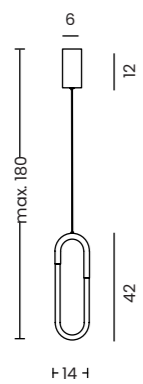

Nexus

Code / Color

- AZ5739 black
- AZ5740 gold

Material

aluminium / PVC

Light source

1 x LED integrated

Power

9W

Kelvins

3000K

Lumens

720lm