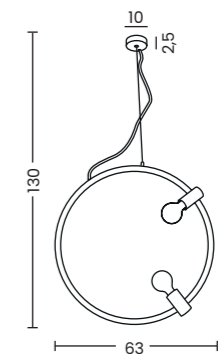

KRUG

Krug Chrome
AZ2112

Krug
Code / Color ● AZ2112 chrome
Material aluminium
Light source 1 x E27 only LED

ORSOLA

Orsola Black
Code / Color ● AZ3353 black
○ AZ3354 white
Material aluminium
Light source 2 x E27 only LED