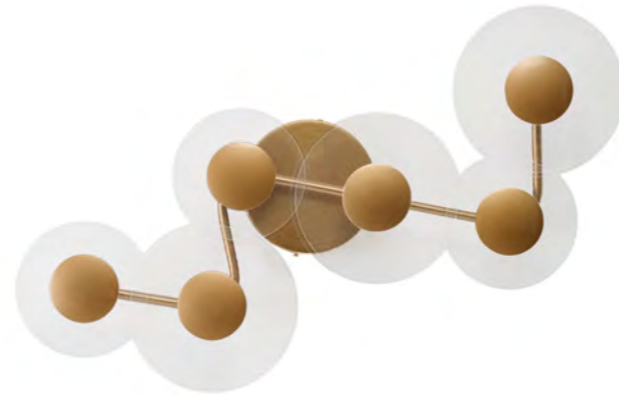

Meadow 6 3-Step DIMM Go
AZ6776

3-STEP DIMM SYSTEM

Meadow 4 3-Step DIMM Go

Code/Color	● AZ6775 gold / clear
Finish	brushed / shiny
Material	aluminium / PVC
Light source	4 x LED integrated
Power	17W
Lumens	1028lm
Kelvins	2961K
Dimmable	yes
Type of control	3-STEP DIMMER

Meadow 6 3-Step DIMM Go

Code/Color	● AZ6776 gold / clear
Finish	brushed / shiny
Material	aluminium / PVC
Light source	6 x LED integrated
Power	24W
Lumens	1472lm
Kelvins	2942K
Dimmable	yes
Type of control	3-STEP DIMMER