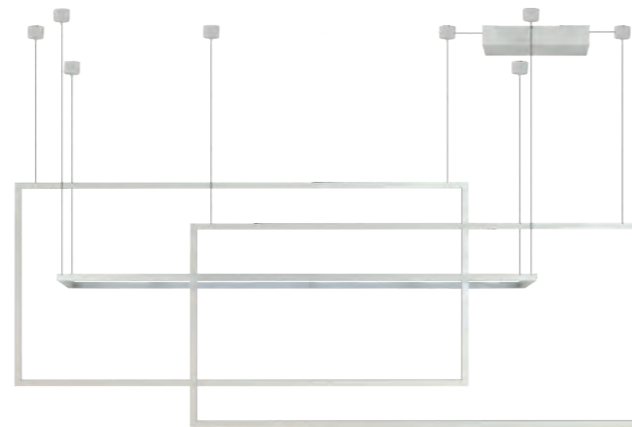

Metric White
AZ2915

1. Metric
2. Code / Color
     - AZ2914 black
     - AZ2915 white
   - Material
     - aluminium / PVC
   - Light source
     - 3 x LED integrated
   - Power
     - 90W
   - Kelvins
     - 3000K
   - Lumens
     - 1606lm
   - Dimmable
     - YES, TRIAC DIMMER