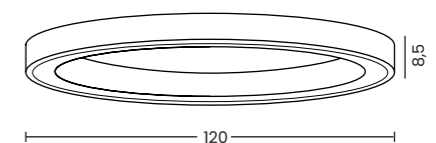

Marco Top 120 CCT + Remote Control

Code / Color ○ AZ5040 white
● AZ5041 black
● AZ5042 gold
Material aluminium / PVC
Light source 1 x LED integrated
Power 100W
Kelvins 3000 - 6500K
Lumens 5500lm
Dimmable YES
CCT YES
Remote Control YES