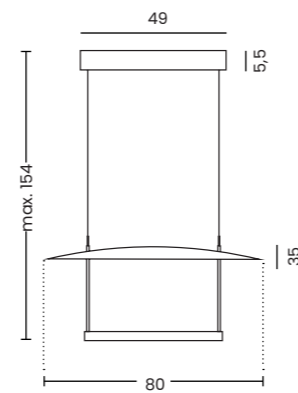

Portofino 80

Code / Color

● AZ5638 black / white

Material

aluminium

Light source

1 x LED integrated

Power

39W

Kelvins

3000K

Lumens

2132lm