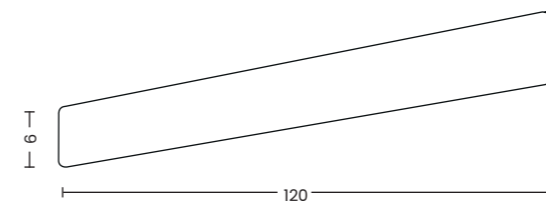

Basento 115 CCT SWITCH

Code / Color	○ AZ5892 sand white ● AZ5895 sand black
Material	aluminium
Light source	2 x LED integrated
Power	40W
Kelvins	3000K / 4000k CCT SWITCH
Lumens	3200lm