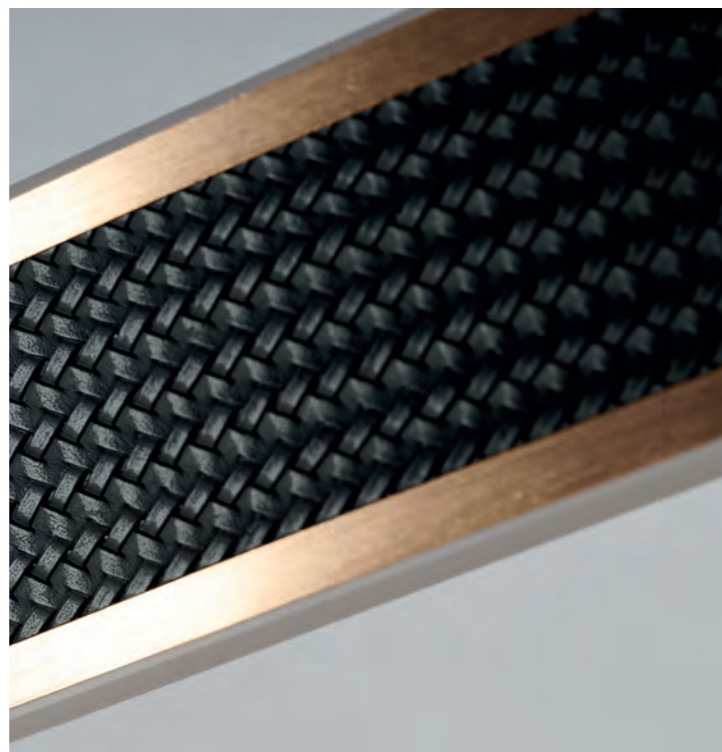

3-Step diming system

RIO 80 3-STEP DIMM BK/GO

Rio 80 3-Step Dimm  
AZ5778

Rio 80 3-Step DIMM Bk/Go

Code / Color	● AZ5778 black / copper gold
Material	aluminium / leather / silicone
Light source	2 x LED integrated
Power	54W
Kelvins	3000K
Lumens	4320lm
Dimmable	YES, 3-STEP DIMMER