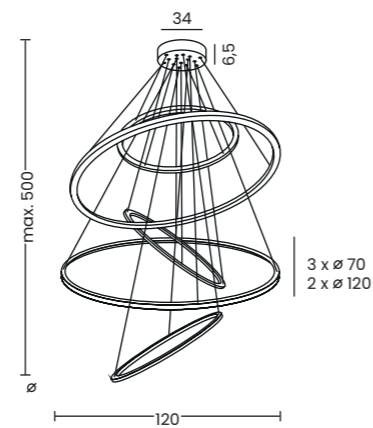

Wheel XXL	
Code / Color	● AZ3137 black ● AZ3138 gold ● AZ3417 chrome
Material	aluminium / PVC
Light source	5 x LED integrated
Power	190W
Kelvins	3000K
Lumens	11400lm
Dimmable	YES, TRIAC DIMMER