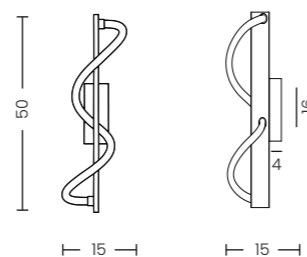

Pescara Wall Bk

- Code/Color ● AZ6747 black / white
- Finish matt / matt
- Material aluminium / silicone
- Light source 1 x LED integrated
- Power 10W
- Lumens 800lm
- Kelvins 3000K