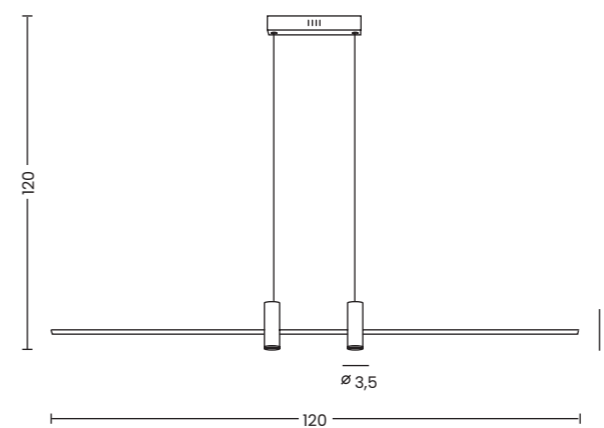

GERARDO PENDANT CCT DIMM BK + REMOTE CONTROL

Gerardo	
Code / Color	● AZ5447 black
Material	aluminium / PVC / silicone
Light source	3 x LED integrated
Power	24W
Kelvins	3000-6000K
CCT	YES
Dimmable	YES