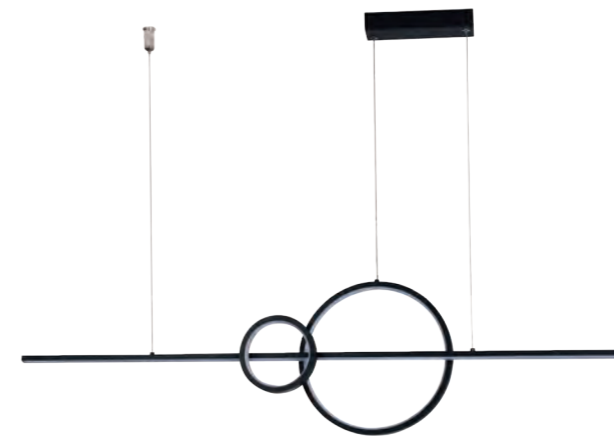

SARA 3-STEP DIMM

Sara 3-Step Dimm Bk
AZ5259