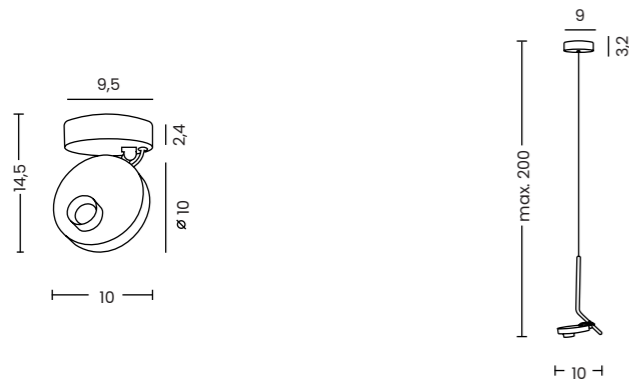

ISEO

Iseo Top Bk

Code / Color	● AZ5633 black
Material	aluminium
Light source	1 x LED integrated
Power	9W
Kelvins	3000K
Lumens	512lm

Iseo Pendant Bk

Code / Color	● AZ5634 black
Material	aluminium
Light source	1 x LED integrated
Power	7W
Kelvins	3000K
Lumens	407lm

Iseo Table Bk

Code / Color	● AZ5635 black
Material	aluminium
Light source	1 x LED integrated
Power	3W
Kelvins	3000K
Lumens	158lm