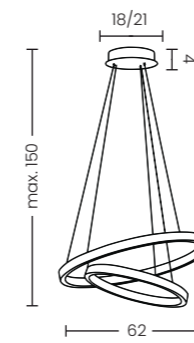

Azalea 60+40 3-Step DIMM Bk

- Code/Color ● AZ6773 black / clear
- Finish brushed / shiny
- Material aluminium / crystal
- Light source 2 x LED integrated
- Power 41W
- Lumens 1967lm
- Kelvins 2906K
- Dimmable yes
- Type of control 3-STEP DIMMER