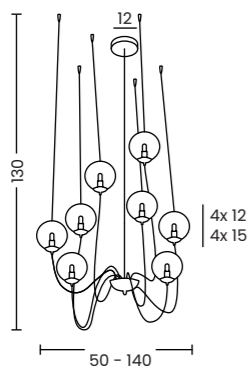

Conflux 8
Code / Color ● AZ2639 black
Material glass / metal
Light source 8 x G9 only LED