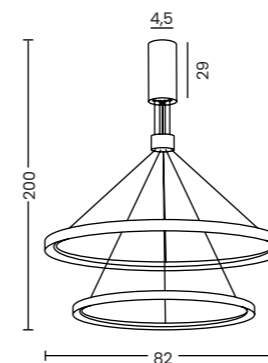

Diego 60+40 3000K DIMM BK

Code / Color	● AZ5111 black
Material	aluminium / PVC / silicone
Light source	2 x LED integrated
Power	70W
Kelvins	3000K
Lumens	3700lm
Dimmable	YES, TRIAC DIMMER