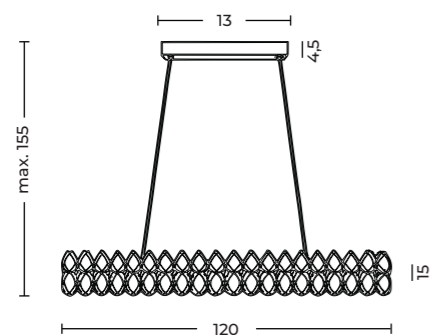

BARLETTA 120 OVAL 3-STEP DIMM GO NEW

Barletta 120 Oval 3-Step DIMM Go  
AZ6905

3-STEP DIMM SYSTEM

Barletta 120 Oval 3-Step DIMM Go

- Code/Color ● AZ6905 rose gold / clear
- Finish shiny / shiny
- Material aluminium / crystal
- Light source 1 x LED integrated
- Power 120W
- Kelvins 3000K
- Dimmable yes
- Type of control 3-STEP DIMMER