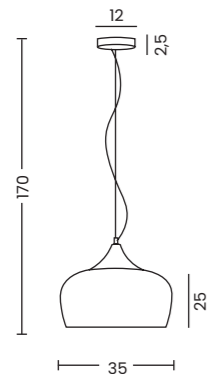

Parma

- Code / Color ● AZ1331 black
- AZ1330 white
- Material metal / wood
- Light source 1 x E27 only LED