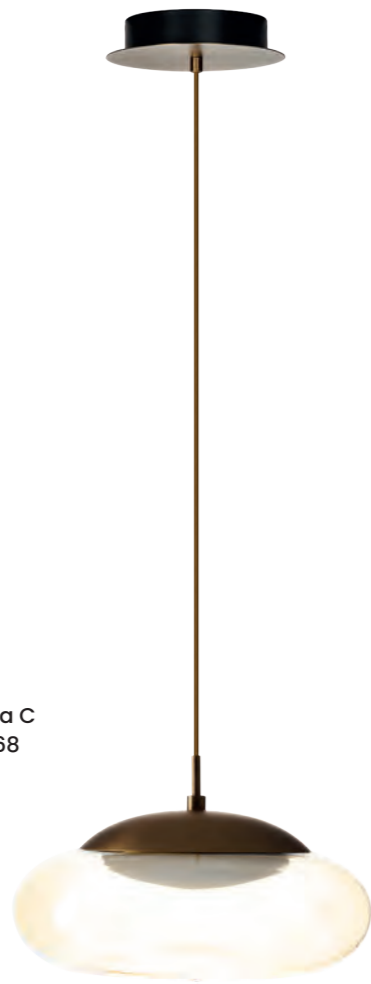

HELENA C

Helena C
AZ4668

Helena C
Code / Color ● AZ4668 brass
Material metal / glass
Light source 1 x LED integrated
Power 19W
Kelvins 2700K
Lumens 410lm