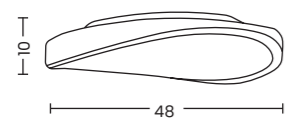

CIRCULO

Circulo 48 Top Chrom  
AZ0982

Circulo 58 Top Chrom  
AZ0984

Circulo 48 Top  
Code / Color ● AZ0982 chrome  
Material metal / glass  
Light source 3 x E27 only LED

Circulo 58 Top  
Code / Color ● AZ0984 chrome  
Material metal / glass  
Light source 4 x E27 only LED