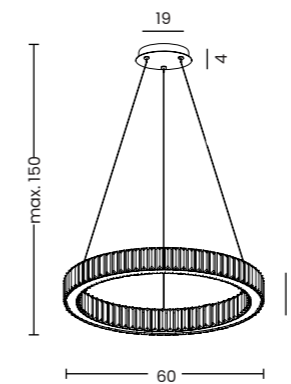

SPARK TOP DIMM

Spark Top 40

Code / Color	● AZ5782 gold ● AZ5783 chrome
Material	aluminium / crystal
Light source	1 x LED integrated
Power	30W
Kelvins	3000K
Lumens	1680lm
Dimmable	YES, TRIAC DIMMER

Spark Top 60

Code / Color	● AZ5784 gold ● AZ5785 chrome
Material	aluminium / crystal
Light source	1 x LED integrated
Power	48W
Kelvins	3000K
Lumens	2560lm
Dimmable	YES, TRIAC DIMMER

Spark Top 80 DIMM

Code / Color	● AZ5786 gold ● AZ5787 chrome
Material	aluminium / crystal
Light source	1 x LED integrated
Power	72W
Kelvins	3000K
Lumens	3600lm
Dimmable	YES, TRIAC DIMMER

SPARK PENDANT DIMM

Spark Pendant 60 DIMM

Code / Color	● AZ5788 gold ● AZ5789 chrome
Material	aluminium / crystal
Light source	1 x LED integrated
Power	30W
Kelvins	3000K
Lumens	2560lm
Dimmable	YES, TRIAC DIMMER

Spark Pendant 80 DIMM

Code / Color	● AZ5790 gold ● AZ5791 chrome
Material	aluminium / crystal
Light source	1 x LED integrated
Power	72W
Kelvins	3000K
Lumens	3600lm
Dimmable	YES, TRIAC DIMMER