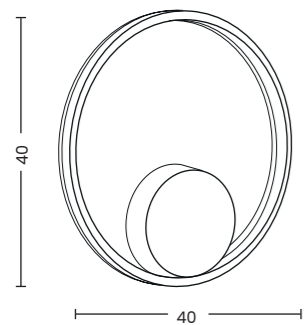

Light source

1 x LED integrated

Power

25W

Kelvins

3300K

Lumens

256lm