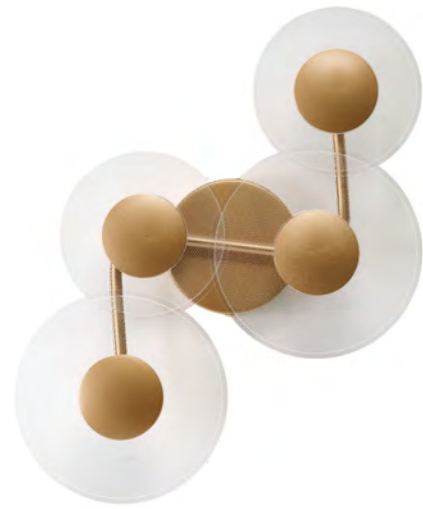

MEADOW 3-STEP DIMM GO NEW

Meadow 4 3-Step DIMM Go
AZ6775