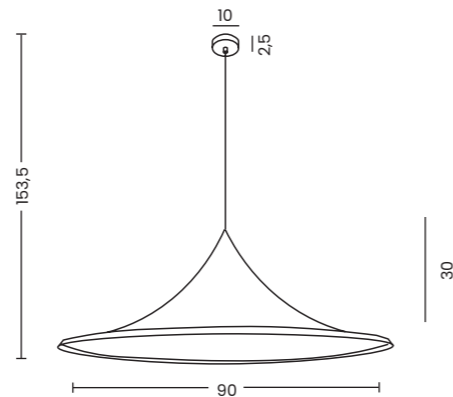

Keldan 90
Code / Color   ● AZ5904 black
Material   aluminium
Light source   1 x E27 only LED