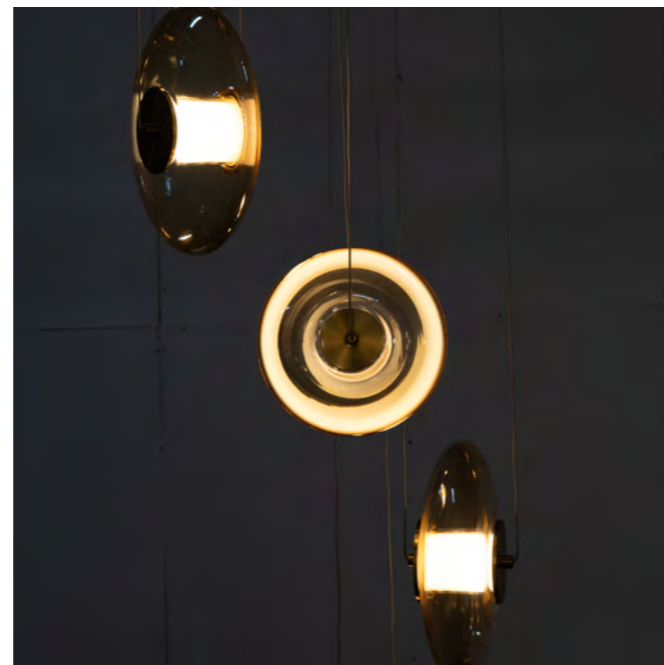

3-STEP DIMM SYSTEM

ANDORA PENDANT 5 3-STEP DIMM NEW

Andora Pendant 5 3-Step DIMM Amber  
AZ6886

Andora Pendant 5 3-Step DIMM Smoky  
AZ6887

Andora Pendant 5 3-Step DIMM

- |                 |  |
|-----------------|--|
| Code/Color      | ● AZ6886 amber / brass<br>● AZ6887 smoky / black |
| Finish          | shiny / satin                                    |
| Material        | glass / aluminium                                |
| Light source    | 5 x LED integrated                               |
| Power           | 44W  |
| Kelvins         | 3000K  |
| Dimmable        | yes  |
| Type of control | 3-STEP DIMMER                                    |