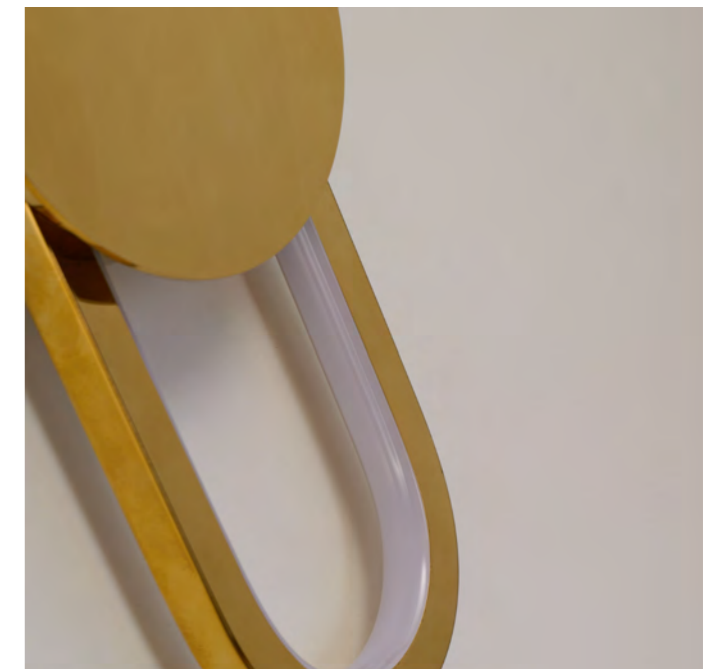

Mizuki Wall

Code/Color

- AZ6824 gold
- AZ6825 black

Finish

gold / shiny, black / matt

Material

aluminium / silicone

Light source

1 x LED integrated

Power

20W

Lumens

438lm

Kelvins

2770K