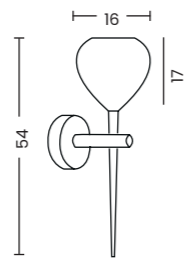

Material

metal / glass

Light source

1 x E14 only LED

IZZA

Izza Wall Black  
AZ0098

Izza Wall White  
AZ0099

Izza Wall Smoky  
AZ2941