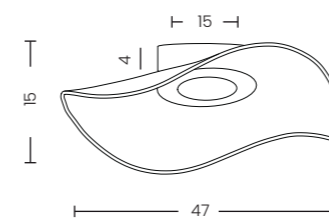

MEDUSA 50 PENDANT 3000K BK NEW

Medusa 50 Pendant 3000K Bk

Code/Color	● AZ6788 black / clear
Finish	matt / shiny
Material	aluminium / acrylic
Light source	1 x LED integrated
Power	30W
Lumens	2200lm
Kelvins	3100K

MEDUSA 50 TOP 3000K BK NEW

Medusa 50 Top 3000K Bk

Code/Color	● AZ6790 black / clear
Finish	matt / shiny
Material	aluminium / acrylic
Light source	1 x LED integrated
Power	30W
Lumens	2200lm
Kelvins	3100K