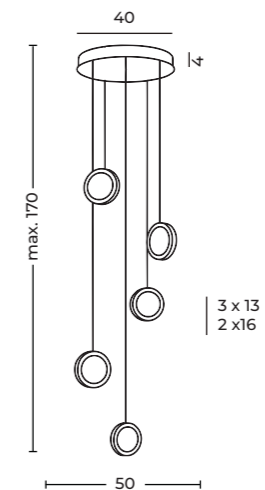

Euforia Pendant Round 5 3-Step DIMM Go

- Code/Color ● AZ6738 gold / clear
- Finish shiny / shiny
- Material aluminium / acrylic
- Light source 5 x LED integrated
- Power 30W
- Kelvins 3000K
- Dimmable yes
- Type of control 3-STEP DIMMER