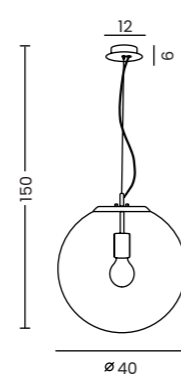

1 x E27 only LED

Iris 40

Code / Color

- AZ3107 chrome / clear

Material

metal / glass

Light source

1 x E27 only LED