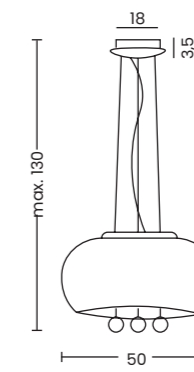

Quince 40
Code / Color | O AZ0701 white / clear / chrome
Material | glass / crystal K9 / metal
Light source | 5 x G9 only LED

Quince 50
Code / Color | O AZ0702 white / clear / chrome
Material | glass / crystal K9 / metal
Light source | 6 x G9 only LED