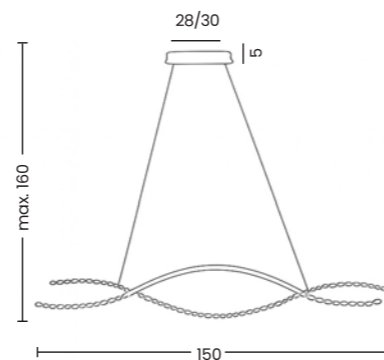

SPARK WAVES PENDANT CCT DIMM + REMOTE CONTROL NEW

Spark Waves Pendant 120 Cct DIMM Ch + Remote Control

Code/Color	● AZ6562 chrome / clear
Code/Color	● AZ6563 gold / clear
Finish	shiny / shiny
Material	aluminium / glass
Light source	2 x LED integrated
Power	68W
Lumens	4465lm
Kelvins	3000 - 4000K
Dimmable	yes
CCT	yes
Remote Control	yes
Type of control	REMOTE CONTROL

Spark Waves Pendant 120 CCT DIMM Ch + Remote Control
AZ6562

Spark Waves Pendant 150 CCT DIMM + Remote Control

Code/Color	● AZ6564 chrome / clear
Code/Color	● AZ6565 gold / clear
Finish	shiny / shiny
Material	aluminium / glass
Light source	2 x LED integrated
Power	97W
Lumens	5738lm
Kelvins	3000 - 4000K
Dimmable	yes
CCT	yes
Remote Control	yes
Type of control	REMOTE CONTROL