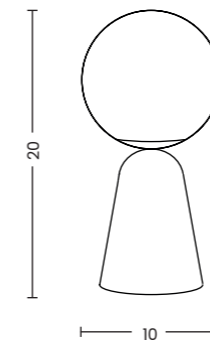

JOHNNY DIGITAL LED RGB

Johnny digital RGB
AZ4754

Johnny Digital LED RGB + Remote Control

- Code / Color   ● AZ4754 black
                           ○ AZ4755 white
- Material   aluminium / PVC
- Light source   1 x LED integrated
- Power   20W
- Lumens   1600lm
- Dimmable   YES
- RGB   YES
- Remote Control   YES

NEWTON B

Newton B Table Dgr

- Code / Color   ○ AZ3463 dark grey / white
- Material   metal / concrete / glass
- Light source   1 x G9 only LED