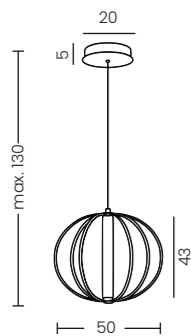

Zoe 60 3-Step DIMM Bk

- Code/Color ● AZ6779 black
- Finish matt
- Material aluminium / silicone
- Light source 1 x LED integrated
- Power 41W
- Lumens 1823lm
- Kelvins 2944K
- Dimmable yes
- Type of control 3-STEP DIMMER