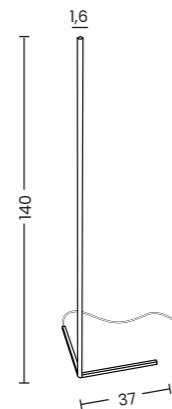

Johnny Digital LED RGB + Remote Control

- Code / Color   ● AZ4754 black
                           ○ AZ4755 white
- Material   aluminium / PVC
- Light source   1 x LED integrated
- Power   20W
- Lumens   1600lm
- Dimmable   YES
- RGB   YES
- Remote Control   YES