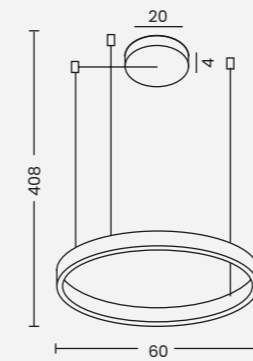

HALO

Halo Pendant 60

Code / Color	○ AZ4967 white ● AZ4968 black ● AZ4970 gold
Material	aluminium / acryl
Light source	1 x LED integrated
Power	42W
Kelvins	3000K
Lumens	1748lm