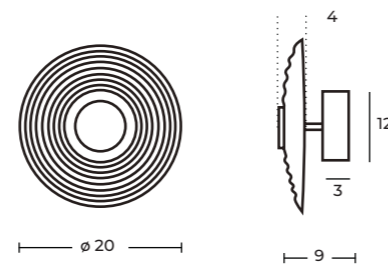

NAZAR PENDANT 5 3-STEP DIMM & NAZAR WALL NEW

Nazar Pendant 5 3-Step DIMM

Code/Color	● AZ6531 amber / brass
Finish	shiny / brushed
Material	glass / aluminium
Light source	10 x LED integrated
Power	56W
Lumens	998lm
Kelvins	3100K
Dimmable	yes
Type of control	3-STEP DIMMER

Nazar Wall 20

Code/Color	● AZ6529 amber / brass
Finish	shiny / brushed
Material	glass / aluminium
Light source	1 x LED integrated
Power	11W
Lumens	120lm
Kelvins	2849K

Nazar Wall 30

Code/Color	● AZ6530 amber / brass
Finish	shiny / brushed
Material	glass / aluminium
Light source	1 x LED integrated
Power	11W
Lumens	158lm
Kelvins	3191K