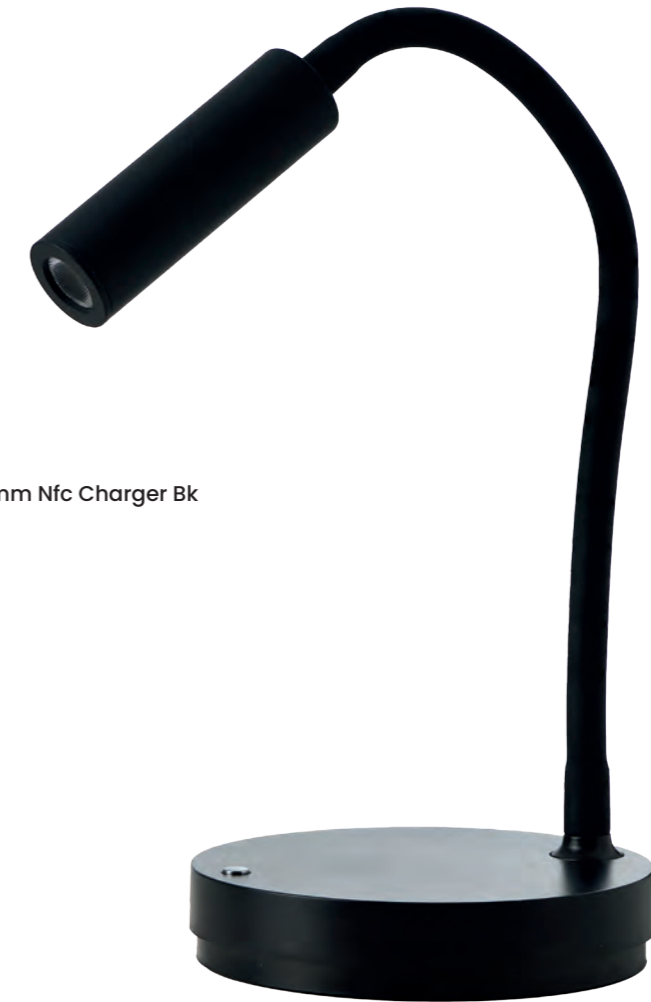

OLMO TABLE DIMM NFC CHARGER BK

Olmo Table Dimm Nfc Charger Bk
AZ5912

Olmo Table DIMM NFC Charger	
Code / Color	● AZ5912 black
Material	aluminium / PVC / gum
Light source	1 x LED integrated
Power	3W
Kelvins	3000K
Lumens	192lm
Dimmable	YES, LONG DIMM SWITCH