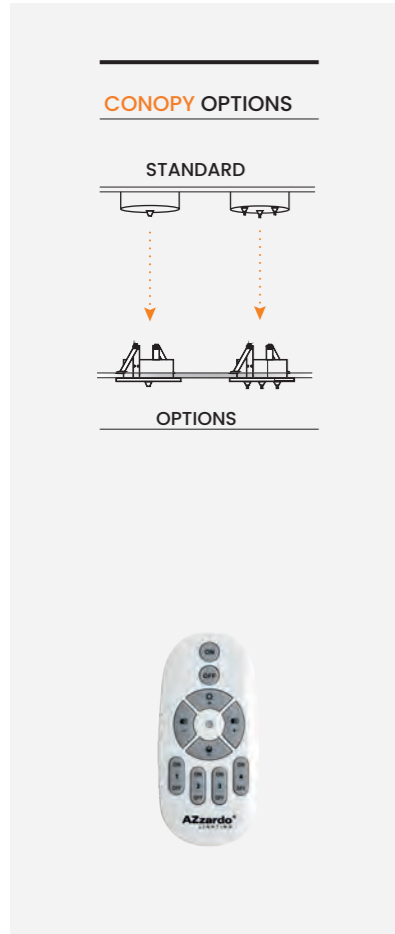

HALO

Halo Pendant 150+120+100+80+60 CCT + Remote Control

Code / Color	● AZ5351 black ● AZ5352 gold
Material	aluminium / acryl
Light source	5 x LED integrated
Power	180W
Kelvins	3000 - 6000K
Lumens	14400lm
Dimmable	YES
CCT	YES
Remote Control	YES

HALO