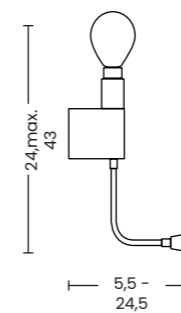

Amadeo Lampbody E27+3W
Code / Color | AZ2418
Material | metal
Light source | 2 x E27 - LED integrated
Power | 60W / LED 3W
Kelvins | 3000K
Lumens | 255lm

AMADEO

LAMPBODY	SHADES	LAMPBODY + SHADE
	AMADEO SHADE OVAL color: white AZ2421	AMADEO E27 LAMPBODY + OVAL SHADE
	AMADEO SHADE SQUERE color: white AZ2420	AMADEO E27 LAMPBODY + SQUERE SHADE
	AMADEO SHADE OVAL color: white AZ2421	AMADEO E27 + LED LAMPBODY + OVAL SHADE
	AMADEO SHADE SQUERE color: white AZ2420	AMADEO E27 + LED LAMPBODY + SQUERE SHADE