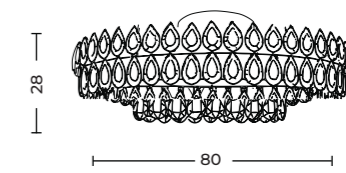

3-STEP DIMM SYSTEM

BARLETTA 80 TOP & PENDANT 3-STEP DIMM **NEW**

Barletta 80 Top 3-Step DIMM Go  
AZ6903

Barletta 80 Top 3-Step DIMM Go

Code/Color	● AZ6903 rose gold/ clear
Finish	shiny / shiny
Material	aluminium / crystal
Light source	1 x LED integrated
Power	90W
Kelvins	3000K
Dimmable	yes
Type of control	3-STEP DIMMER