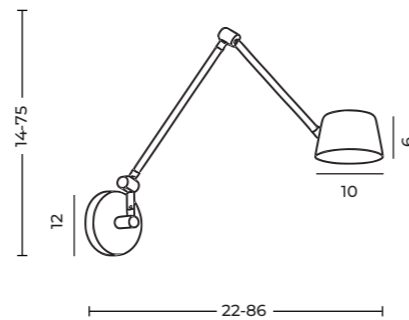

MOLLY WALL NEW

Molly S Wall Beige
AZ6806

Molly S Wall

Code/Color	● AZ6805 black ● AZ6806 beige
Finish	matt
Material	aluminium / PVC
Light source	1 x LED integrated
Power	6W
Lumens	450lm
Kelvins	3000K
Dimmable	yes
Type of control	TOUCH DIMMER

Molly M Wall Bk

Code/Color	● AZ6807 black ● AZ6808 beige
Finish	matt
Material	aluminium / PVC
Light source	1 x LED integrated
Power	6W
Lumens	450lm
Kelvins	3000K
Dimmable	yes
Type of control	TOUCH DIMMER

MOLLY FLOOR DIMM NEW

Molly Floor DIMM

Code/Color	● AZ6809 black ● AZ6810 beige
Finish	matt
Material	aluminium / PVC
Light source	1 x LED integrated
Power	6W
Lumens	450lm
Kelvins	3000K
Dimmable	yes
Type of control	TOUCH DIMMER