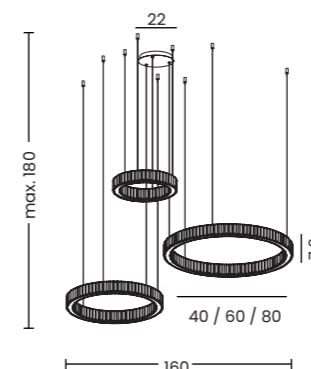

SPARK PENDANT 40+60+80 DIMM

Spark Pendant 40+60+80 Dimm Go  
AZ5794

Spark Pendant 40+60+80 Dimm Ch  
AZ5795

Spark Pendant 40+60+80 DIMM

Code / Color	● AZ5794 gold ● AZ5795 chrome
Material	aluminium / crystal
Light source	3 x LED integrated
Power	144W
Kelvins	3000K
Lumens	7840lm
Dimmable	YES, TRIAC DIMMER