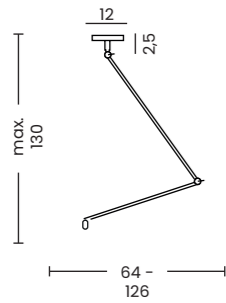

ADAM

LAMPBODY

ADAM S
LAMPBODY AZ1841 material:
aluminium
color: chrome
1 x E27 only LED