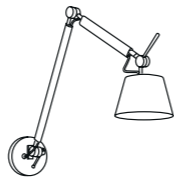

- Ø 18 cm | AZ4778
- Ø 23 cm | AZ4779
- Ø 33 cm | AZ4781

LAMPBODY + SHADE

**ZYTA S PENDANT**  
LAMPBODY + SHADE

**ZYTA S WALL**  
LAMPBODY + SHADE

**ZYTA 2S PENDANT**  
LAMPBODY + SHADE

**ZYTA S TABLE**  
LAMPBODY + SHADE