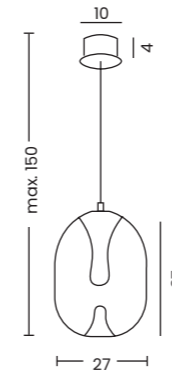

PAMELA 27

Pamela 27 Clear  
AZ5825

Pamela 27 Bk Chrome  
AZ5826

Pamela 27 Brass  
AZ6185

Pamela 27

Code / Color	○ AZ5825 clear ● AZ5826 black chrome ● AZ6185 amber / brass
Material	glass / aluminium
Light source	1 x LED integrated
Power	15W
Kelvins	3000K
Lumens	1200lm