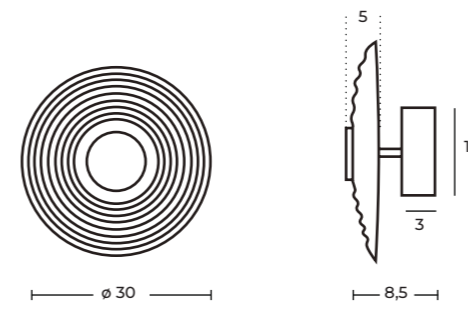

NAZAR PENDANT 5 3-STEP DIMM & NAZAR WALL NEW

Nazar Pendant 5 3-Step DIMM

Code/Color	● AZ6531 amber / brass
Finish	shiny / brushed
Material	glass / aluminium
Light source	10 x LED integrated
Power	56W
Lumens	998lm
Kelvins	3100K
Dimmable	yes
Type of control	3-STEP DIMMER

Nazar Wall 20

Code/Color	● AZ6529 amber / brass
Finish	shiny / brushed
Material	glass / aluminium
Light source	1 x LED integrated
Power	11W
Lumens	120lm
Kelvins	2849K

Nazar Wall 30

Code/Color	● AZ6530 amber / brass
Finish	shiny / brushed
Material	glass / aluminium
Light source	1 x LED integrated
Power	11W
Lumens	158lm
Kelvins	3191K