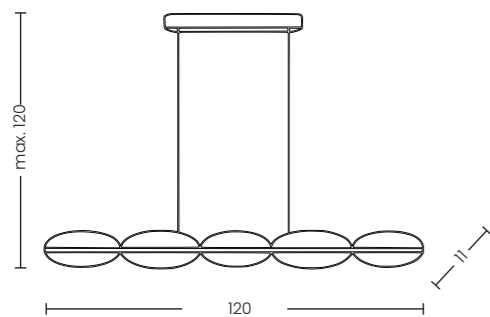

POND 120 PENDANT 3-STEP DIMM CHAMPAGNE & POND 40 WALL CHAMPAGNE NEW

Pond 120 Pendant 3-Step DIMM Champagne
AZ6782

3-STEP DIMM SYSTEM

Pond 120 Pendant 3-Step DIMM Champagne

- Code/Color ● AZ6782 champagne / clear
- Finish matt / shiny
- Material aluminium / acrylic
- Light source 1 x LED integrated
- Power 58W
- Lumens 3742lm
- Kelvins 3000K
- Dimmable yes
- Type of control 3-STEP DIMMER

Pond 40 Wall Champagne

- Code/Color ● AZ6781 champagne / clear
- Finish matt / shiny
- Material aluminium / acrylic
- Light source 1 x LED integrated
- Power 12W
- Lumens 887lm
- Kelvins 3000K