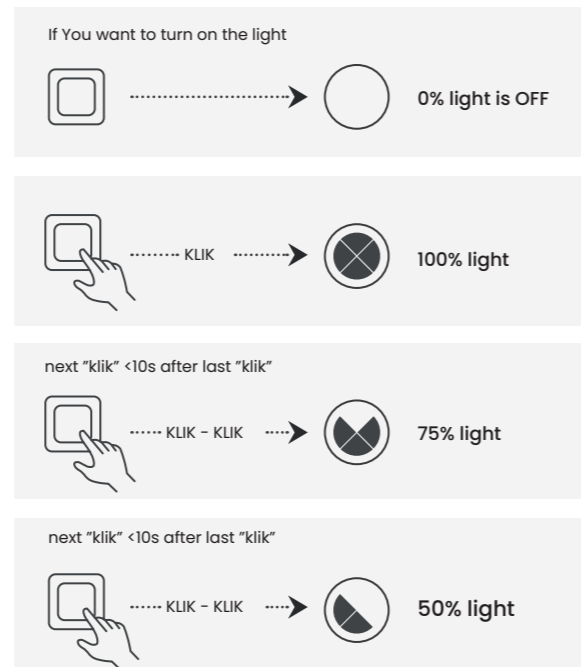

Alamo Pendant 90 3-Step DIMM

Code / Color	○ AZ5764 black ● AZ5765 anodized gold
Material	aluminium / PVC
Light source	1 x LED integrated
Power	16W
Kelvins	3000K
Lumens	1280lm
Dimmable	YES, 3-STEP DIMMER