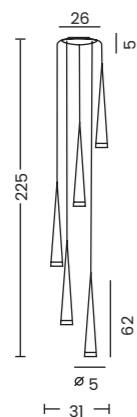

STYLO

Stylo 5

Code / Color

- AZ0208 white
- AZ0119 black
- AZ0134 chrome

Material aluminium / glass

Light source 5 x G9 only LED

Stylo 8

Code / Color

- AZ0161 black
- AZ0257 chrome

Material aluminium / glass

Light source 8 x G9 only LED