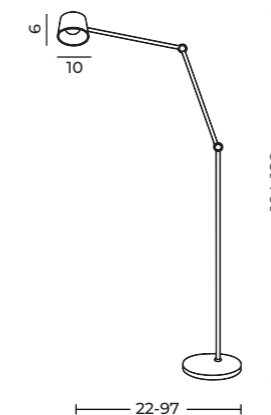

Molly Floor DIMM

Code/Color	● AZ6809 black ● AZ6810 beige
Finish	matt
Material	aluminium / PVC
Light source	1 x LED integrated
Power	6W
Lumens	450lm
Kelvins	3000K
Dimmable	yes
Type of control	TOUCH DIMMER