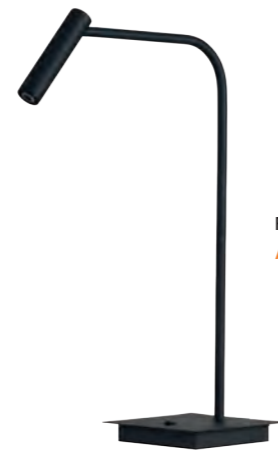

Fler Table Black
AZ6211

Fler
Code / Color ● AZ3202 black
Material aluminium
Light source 1 x LED integrated
Power 3W
Kelvins 3000K
Lumens 240lm

Fler Table Bk
Code / Color ● AZ6211 black
Material aluminium
Light source 1 x LED integrated
Power 3W
Kelvins 3000K
Lumens 240lm