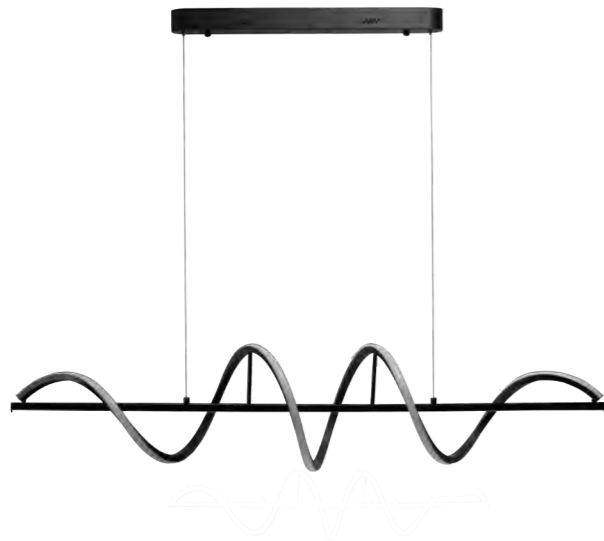

3-STEP DIMM SYSTEM

1st click	2nd click	3rd click
100% light	50% light	25% light

MEMPHIS PENDANT 3-STEP DIMM NEW

Memphis Pendant 3-Step DIMM Bk  
AZ6815

Memphis Pendant 3-Step DIMM Go  
AZ6814

3-STEP DIMM SYSTEM