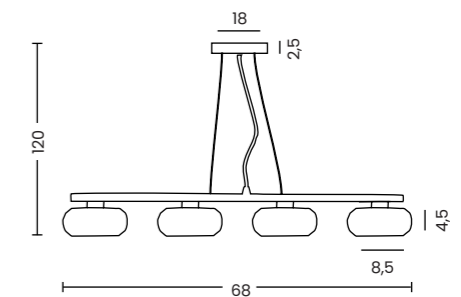

Rubic 4A
Code / Color ● AZ0494 clear / chrome
Material aluminium / glass
Light source 4 x G9 only LED