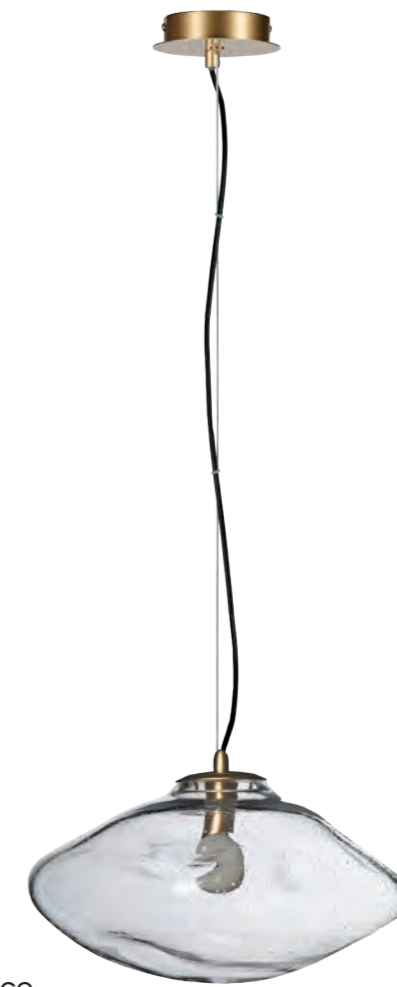

CHEMICAL

Chemical  
AZ0998

Chemical	
Code / Color	● AZ0998 chrome
Material	metal / glass
Light source	1 x E14 only LED

INES 35

Ines 35 GO  
AZ5763

Ines 35 GO

- Code / Color ● AZ5763 clear / gold
- Material glass / aluminium
- Light source 1 x E14 only LED