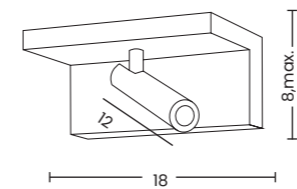

Hylla Wall NFC Charger

Code / Color	● AZ5910 black ○ AZ5911 white
Material	aluminium
Light source	1 x LED integrated
Power	5W
Kelvins	3000K
Lumens	150lm