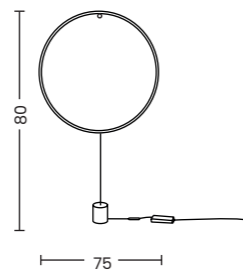

VANESSA

Vanessa Floor 75

- Code / Color   ● AZ6205 black
- AZ6207 gold
- Power   1 x LED INTEGRATED
- Kelvins   3000 / 4000 / 6000K
- Lumens   2240lm