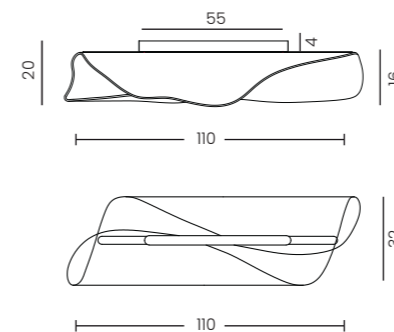

Dragonfly Top 3000K Bk

Code/Color	● AZ6792 black / clear
Finish	matt / shiny
Material	aluminium / acrylic
Light source	1 x LED integrated
Power	35W
Lumens	2200lm
Kelvins	3100K