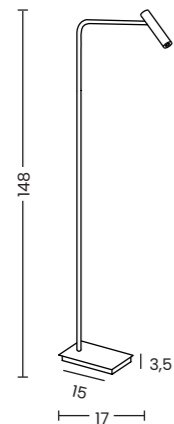

FLER

Fler
Code / Color ● AZ3202 black
Material aluminium
Light source 1 x LED integrated
Power 3W
Kelvins 3000K
Lumens 240lm

Fler Table Bk
Code / Color ● AZ6211 black
Material aluminium
Light source 1 x LED integrated
Power 3W
Kelvins 3000K
Lumens 240lm

PALP

Palp
Code / Color ● AZ1122 chrome
Material metal / marble
Light source 5 x E14 only LED