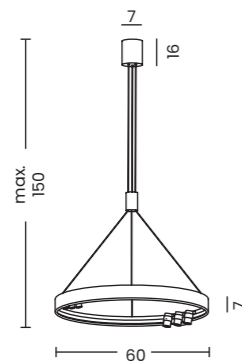

3-Step diming system

SERAFINO PENDANT 3-STEP DIMM GO/BK

Serafino Pendant 60 3-Step Dimm Go/Bk  
AZ5834

Serafino Pendant 80 3-Step Dimm Go/Bk  
AZ5835

**Serafino Pendant 60 3-Step DIMM Go/Bk**

Code / Color	● AZ5834 brass gold / black
Material	aluminium / silicone
Light source	7 x LED integrated
Power	34W
Kelvins	3000K
Lumens	2720lm
Dimmable	YES, 3-STEP DIMMER