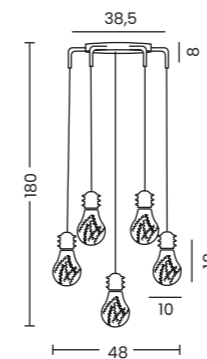

Otus 5
Code / Color ● AZ1645 clear / chrome
Material glass / aluminium
Light source 5 x G9 only LED