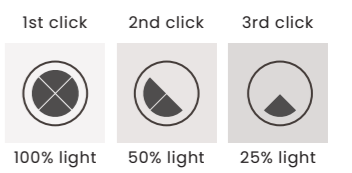

3-STEP DIMM SYSTEM