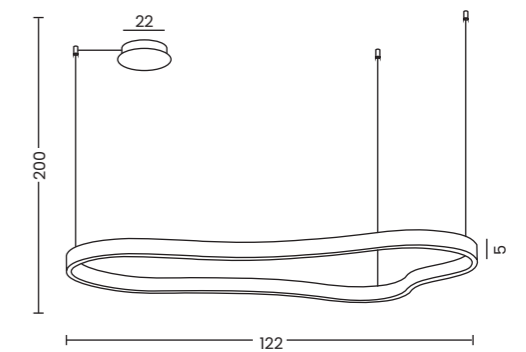

AMANDA Pendant 42+62+82 CCT Switch

Amanda Pendant 42+62+82 CCT Switch 3-step DIMM

Code / Color	● AZ5774 black ● AZ5775 gold
Material	steel / acryl
Light source	3 x LED integrated
Power	170W
Kelvins	3000 / 3500 / 4000K
Lumens	13600lm

3-Step diming system

MIRABELLA 120 3000K DIMM

Mirabella 120 3000K DIMM Bk

Code / Color	● AZ5093 black
Material	aluminium / silicone
Light source	1 x LED integrated
Power	80W
Kelvins	3000K
Lumens	3150lm
Dimmable	YES, TRIAC DIMMER