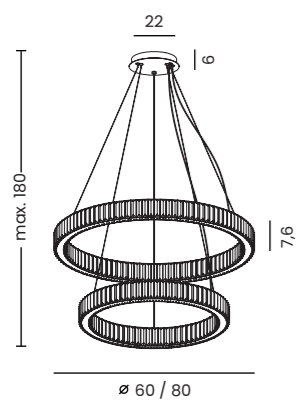

Spark Pendant 60+80 DIMM

Code / Color	● AZ5792 gold
	● AZ5793 chrome
Material	aluminium / crystal
Light source	2 x LED integrated
Power	120W
Kelvins	3000K
Lumens	6160lm
Dimmable	YES, TRIAC DIMMER