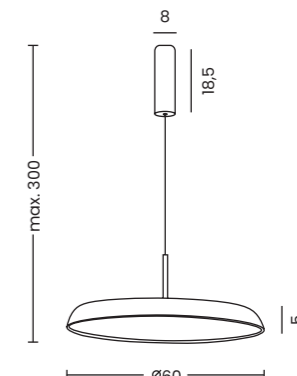

3-Step diming system

CLARA PENDANT

Clara Pendant 15

Code / Color	● AZ5807 black ○ AZ5808 champagne brown ○ AZ5809 white
Material	aluminium / PVC
Light source	1 x LED integrated
Power	12W
Kelvins	3000K
Lumens	960lm

Clara Pendant 60 CCT Switch DIMM

Code / Color	● AZ5815 black ○ AZ5816 champagne brown ○ AZ5817 white
Material	aluminium / PVC
Light source	1 x LED integrated
Power	50W
Kelvins	3000 / 4000 / 6000K
Lumens	4000lm
Dimmable	YES, 3-STEP DIMMER
CCT	YES, CCT SWITCH