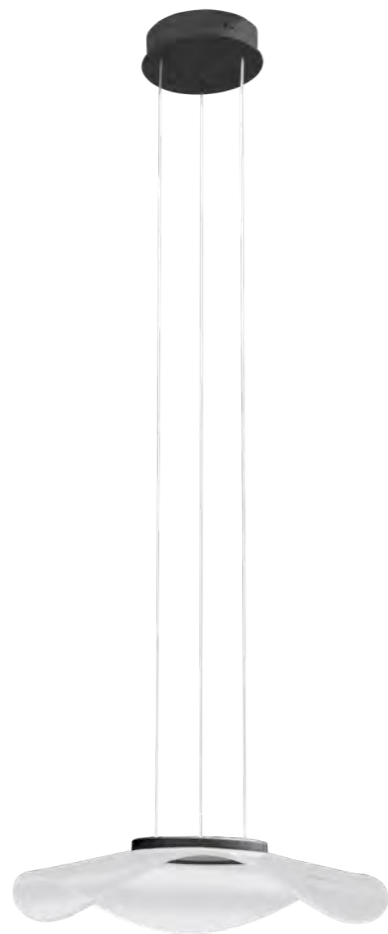

Medusa 50 Pendant 3000K Bk  
AZ6788

Medusa 50 Pendant 3000K Bk

Code/Color	● AZ6788 black / clear
Finish	matt / shiny
Material	aluminium / acrylic
Light source	1 x LED integrated
Power	30W
Lumens	2200lm
Kelvins	3100K