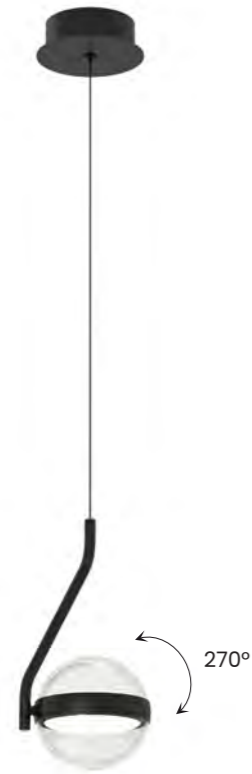

ASTRID 1 PENDANT BK & ASTRID FLOOR DIMM BK NEW

Astrid 1 Pendant Bk
AZ7196