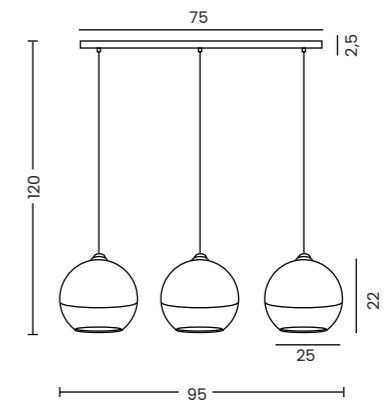

Silver Ball 3 Line
Code / Color
Material
Light source

- AZ4751 chrome
- glass / aluminium
- 3 x E27 only LED