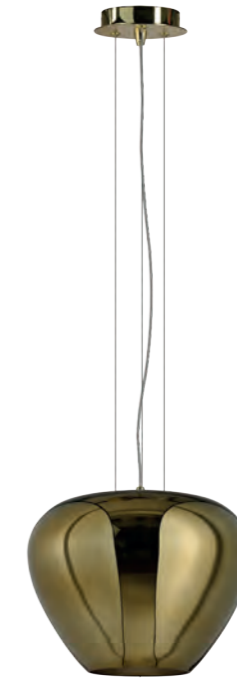

Baloro M Gold
AZ3180