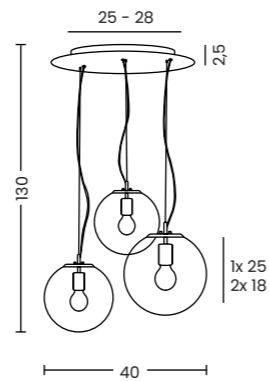

IRIS

Iris 3 Line Chrome
Code / Color ● AZ3103 chrome / clear
Material metal / glass
Light source 3 x E27 only LED

Iris 3 Chrome
Code / Color ● AZ3104 chrome / clear
Material metal / glass
Light source 3 x E27 only LED

ANTIRES

Antires
Code / Color ● AZ2996 smoky
Material metal / glass
Light source 5 x E27 only LED