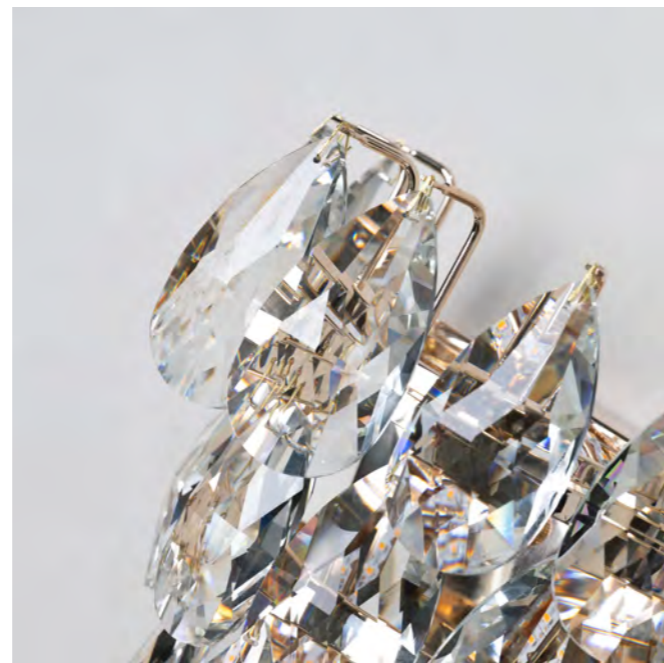

Barletta Wall Go

Code/Color	● AZ6906 rose gold / clear
Finish	shiny / shiny
Material	aluminium / crystal
Light source	1 x LED integrated
Power	18W
Kelvins	3000K