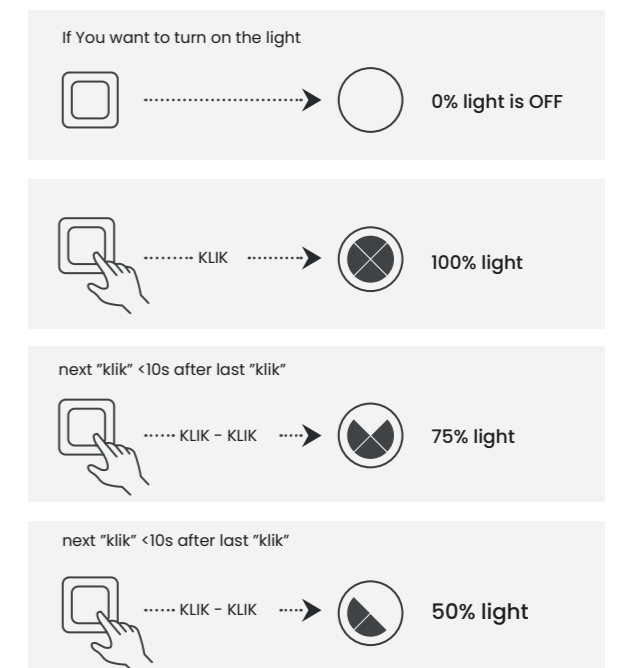

3-Step diming system