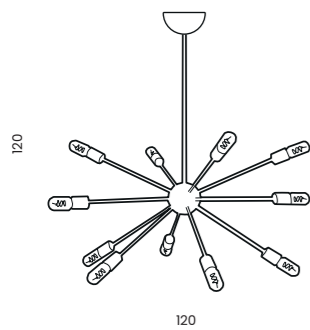

Volta 5

- Code / Color ○ AZ2386 grey
- Material aluminium / concrete
- Light source 5 x E27 only LED

ORBIT

Orbit Black  
AZ1657

Orbit White  
AZ1658

Orbit  
Code / Color      AZ1657 black  
                            O AZ1658 white  
Material            aluminium  
Light source        18 x E27 only LED