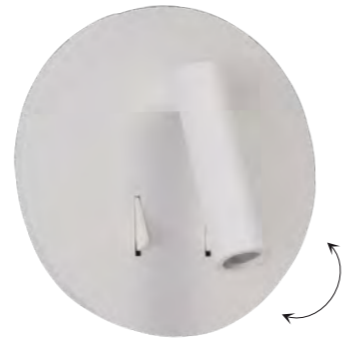

Faro LED Wh
AZ6881

1. **Faro Led**
2. Code/Color
     - AZ3204 black
     - AZ6881 white
   - Finish: matt
   - Material: aluminium / PVC
   - Light source: 2 x LED integrated
   - Power: 3W / 6W
   - Lumens: 280lm
   - Kelvins: 3000K