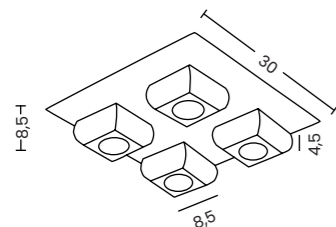

Rubic 1 Top
Code / Color ● AZ0489 clear / chrome
Material aluminium / glass
Light source 1 x G9 only LED

Rubic 4 Top
Code / Color ● AZ0492 clear / chrome
Material aluminium / glass
Light source 4 x G9 only LED