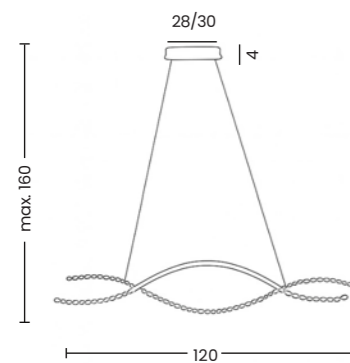

SPARK WAVES PENDANT CCT DIMM + REMOTE CONTROL NEW

Spark Waves Pendant 120 Cct DIMM Ch + Remote Control

Code/Color	● AZ6562 chrome / clear
Code/Color	● AZ6563 gold / clear
Finish	shiny / shiny
Material	aluminium / glass
Light source	2 x LED integrated
Power	68W
Lumens	4465lm
Kelvins	3000 - 4000K
Dimmable	yes
CCT	yes
Remote Control	yes
Type of control	REMOTE CONTROL

Spark Waves Pendant 120 CCT DIMM Ch + Remote Control
AZ6562

Spark Waves Pendant 150 CCT DIMM + Remote Control

Code/Color	● AZ6564 chrome / clear
Code/Color	● AZ6565 gold / clear
Finish	shiny / shiny
Material	aluminium / glass
Light source	2 x LED integrated
Power	97W
Lumens	5738lm
Kelvins	3000 - 4000K
Dimmable	yes
CCT	yes
Remote Control	yes
Type of control	REMOTE CONTROL