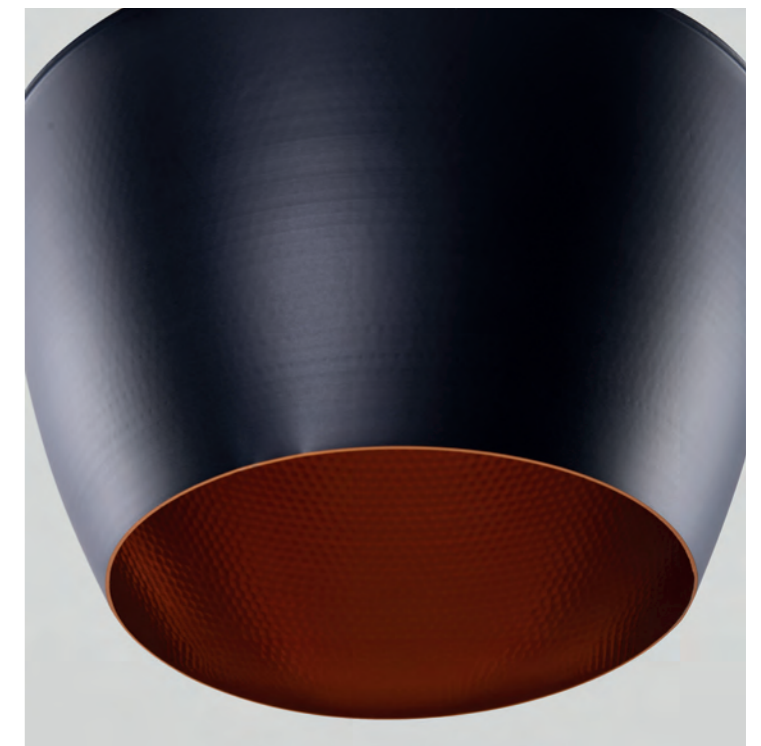

ORIENT

Orient White/Gold  
AZ1341

Orient White/Gold

- Code / Color    ○ AZ1341 white / amber gold
- Material        aluminium
- Light source    1 x E27 only LED

CHINK

Chink White/Gold  
AZ1342

Chink Black/Gold  
AZ1407