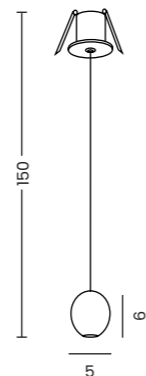

Ovum 1 Pendant Downlight Black

Code / Color	● AZ3096 black
Material	aluminium
Light source	1 x LED integrated
Power	5W
Kelvins	3000K
Lumens	220lm