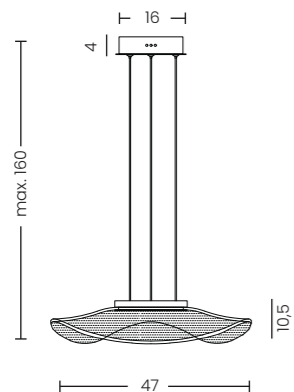

Medusa 50 Pendant 3000K Bk

Code/Color	● AZ6788 black / clear
Finish	matt / shiny
Material	aluminium / acrylic
Light source	1 x LED integrated
Power	30W
Lumens	2200lm
Kelvins	3100K