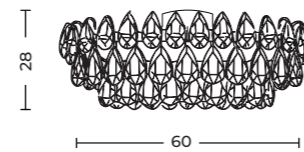

Barletta 60 Top 3-Step DIMM Go  
AZ6902

Barletta 60 Top 3-Step DIMM Go

Code/Color	● AZ6902 rose gold / clear
Finish	shiny / shiny
Material	aluminium / crystal
Light source	1 x LED integrated
Power	60W
Kelvins	3000K
Dimmable	yes
Type of control	3-STEP DIMMER