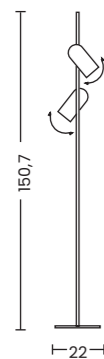

VIVI

Vivi Floor 2

Code / Color

- AZ5725 black / gold
- AZ5726 black

Material

aluminium

Light source

2 x GU10 only LED

VIVI

Vivi Pendant 6

Code / Color

- AZ5729 black / gold
- AZ5730 black

Material

aluminium

Light source

6 x GU10 only LED

Vivi Pendant 8

Code / Color

- AZ5731 black / gold
- AZ5732 black

Material

aluminium

Light source

8 x GU10 only LED