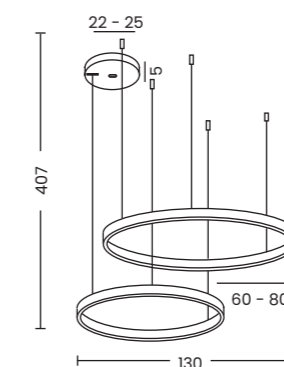

HALO

Code / Color	● AZ5347 black ● AZ5348 gold
Material	aluminium / acryl
Light source	1 x LED integrated
Power	90W
Kelvins	3000 - 6000K
Lumens	7200lm
Dimmable	YES
CCT	YES
Remonte Control	YES

HALO

Halo Pendant 80+60 CCT + Remote Control

Code / Color	○ AZ4977 white ● AZ4978 black ● AZ4979 gold
Material	aluminium / acryl
Light source	2 x LED integrated
Power	90W
Kelvins	3000 - 6000K
Lumens	7200lm
Dimmable	YES
CCT	YES
Remonte Control	YES