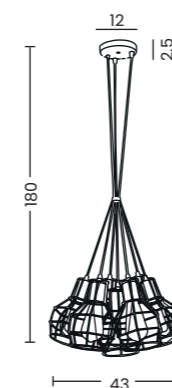

CARRON

Carron 3 Line Copper
AZ2141

Carron 1 Copper

Code / Color ● AZ1659 copper / black
Material metal
Light source 1 x E27 only LED

Carron 3 Line Copper

Code / Color ● AZ2141 copper / black
Material metal
Light source 3 x E27 only LED

Carron 7 Copper

Code / Color ● AZ2142 copper / black
Material metal
Light source 7 x E27 only LED

CARRON