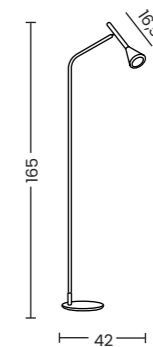

CYGNUS

Cygnus Wall Bk
Code / Color ● AZ5624 black
Material aluminium
Light source 1 x GU10 only LED

Cygnus 1 Pendant Bk
Code / Color ● AZ5621 black
Material aluminium
Light source 1 x GU10 only LED

CYGNUS

Cygnus Table BK
AZ5622

Cygnus Table Bk
Code / Color ● AZ5622 black
Material aluminium
Light source 1 x GU10 only LED

Cygnus Floor Bk
Code / Color ● AZ5623 black
Material aluminium
Light source 1 x GU10 only LED