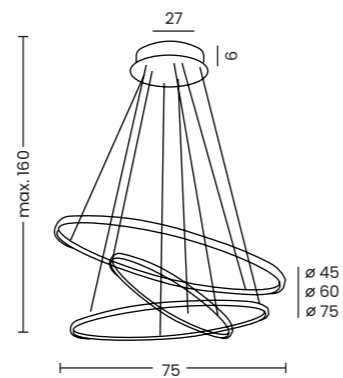

72W

Kelvins

3000K

Lumens

2191lm

Dimmable

YES, TRIAC DIMMER

WHEEL