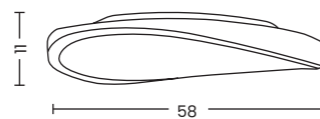

CIRCULO

Circulo 48 Top Chrom  
AZ0982

Circulo 58 Top Chrom  
AZ0984

Circulo 48 Top  
Code / Color ● AZ0982 chrome  
Material metal / glass  
Light source 3 x E27 only LED

Circulo 58 Top  
Code / Color ● AZ0984 chrome  
Material metal / glass  
Light source 4 x E27 only LED