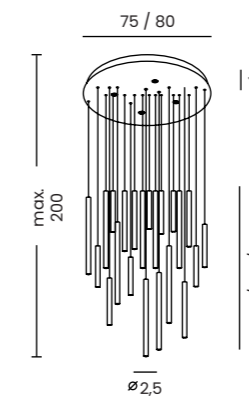

Ilios 36 Pendant 3-Step DIMM

Code / Color	● AZ5747 black
	● AZ5748 gold
	○ AZ5749 white
Material	aluminium
Light source	40 x LED integrated
Power	160W
Kelvins	3000K
Lumens	12800lm
Dimmable	YES, 3-STEP DIMMER