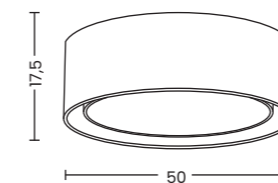

Milo

Code / Color	● AZ2317 black ○ AZ2318 white ● AZ2319 grey
Material	fabric / PVC / aluminium
Light source	3 x E27 only LED