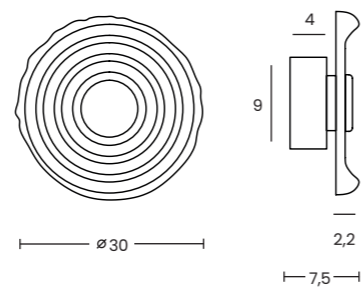

NESTOR TOP

Nestor Top 30 Bk
AZ5831

Nestor Top 20
Code / Color ● AZ5828 brass
● AZ5829 black
Material glass / aluminium
Light source 1 x LED integrated
Power 6W
Kelvins 3000K
Lumens 480lm

Nestor Top 30
Code / Color ● AZ5830 brass
● AZ5831 black
Material glass / aluminium
Light source 1 x LED integrated
Power 6W
Kelvins 3000K
Lumens 480lm