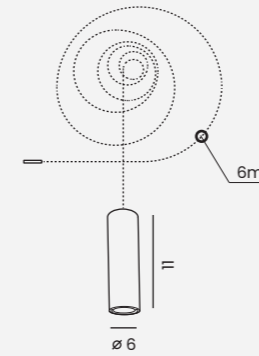

Ziko GU10 6 METERS BK
AZ3412

GU10 1x Max 35W only LED
aluminium

Ziko GLASS + Ziko G10 = Final Product