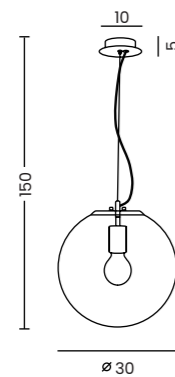

1 x E27 only LED

Iris 40

Code / Color

- AZ3107 chrome / clear

Material

metal / glass

Light source

1 x E27 only LED