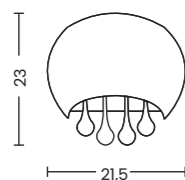

Burn Wall
Code / Color ● AZ0911 chrome / clear
Material metal / glass / crystal K9
Light source 1 x G9 only LED

Burn 1
AZ3082

Burn 1
Code / Color ● AZ3082 chrome / clear
Material metal / glass / crystal K9
Light source 1 x G9 only LED