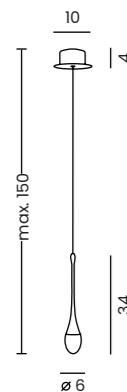

Dalma 1	
Code / Color	● AZ6005 black ● AZ6006 gold
Material	aluminium / acryl
Light source	1 x LED integrated
Power	4W
Kelvins	3000K
Lumens	320lm