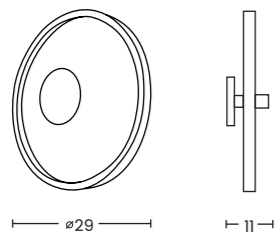

OWLEN

Owlen 29 Bk
Code / Color ● AZ6448 black
Material aluminium / stone / silicone
Light source 2 x LED integrated
Power 20W
Kelvins 3000K
Lumens 3200 lm

Owlen 39 Bk
Code / Color ● AZ5617 black
Material aluminium / stone / silicone
Light source 2 x LED integrated
Power 32W
Kelvins 3100K
Lumens 4379lm