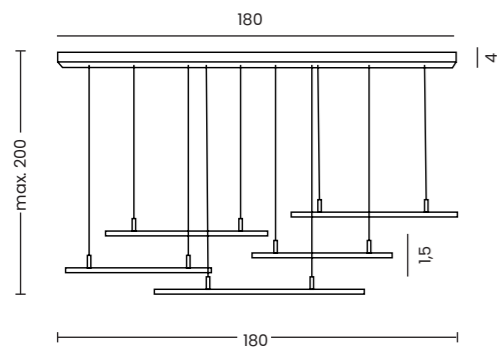

MERLO

Merlo

Code / Color	● AZ3184 black
Material	aluminium / PVC
Light source	5 x LED integrated
Power	49W
Kelvins	3000K
Lumens	lm
Dimmable	YES, TRIAC DIMMER