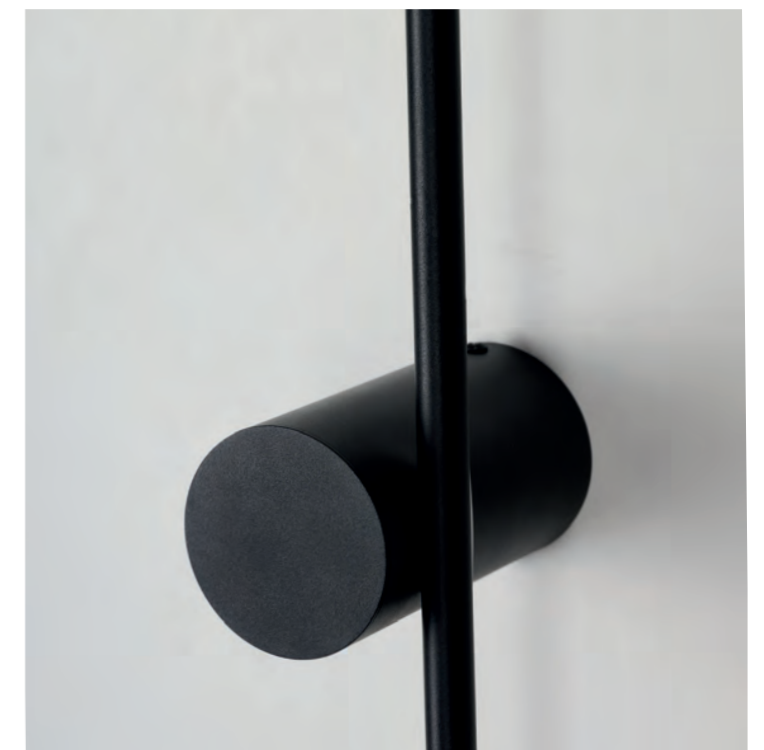

FRANK B 3000K

Frank B 3000K Bk  
AZ5760

Frank B 3000K WH  
AZ5761

Frank B 3000K Bk

Code / Color	● AZ5760 black
	○ AZ5761 white
Material	aluminium / silicone
Light source	1 x LED integrated
Power	15W
Kelvins	3000K
Lumens	1200lm