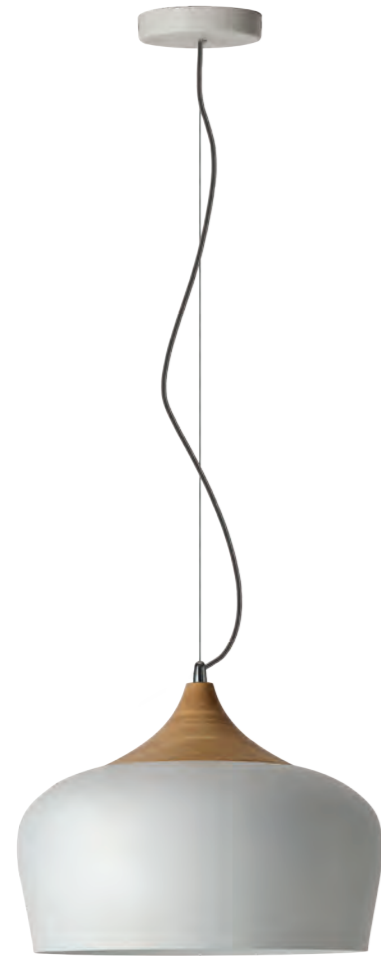

PARMA

Parma White
AZ1330