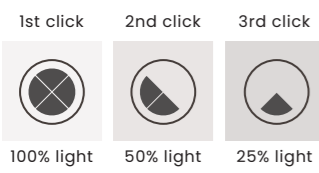

3-STEP DIMM SYSTEM

Virgo Floor DIMM Bk
AZ7153

Virgo Pendant 120 3-Step DIMM Bk

Code/Color	● AZ7151 black
Finish	matt
Material	aluminium / acrylic
Light source	1 x LED integrated
Power	28W
Kelvins	3000K
Dimmable	yes
Type of control	3-STEP DIMMER

Virgo Floor DIMM Bk

Code/Color	● AZ7153 black
Finish	matt
Material	aluminium / acrylic
Light source	1 x LED integrated
Power	35W
Kelvins	3000K
Dimmable	yes
Type of control	FOOT DIMMER