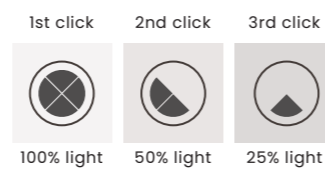

3-STEP DIMM SYSTEM