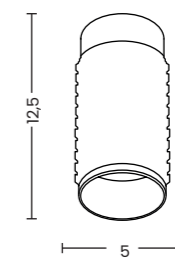

Avica
Code / Color
Material
Light source

1. AZ3121 black
   - AZ3122 white
2. aluminium
   1 x GU10 only LED