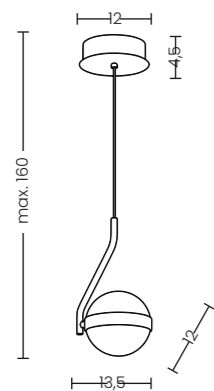

ASTRID 1 PENDANT BK & ASTRID FLOOR DIMM BK NEW

Astrid 1 Pendant Bk

Code/Color	● AZ7196 black / clear
Finish	matt / shiny
Material	aluminium / glass
Light source	1 x LED integrated
Power	6W
Kelvins	3000K

Astrid Floor DIMM Bk

Code/Color	● AZ6893 black / clear
Finish	matt / shiny
Material	aluminium / glass
Light source	3 x LED integrated
Power	24W
Kelvins	3000K
Dimmable	yes
Type of control	FOOT DIMMER