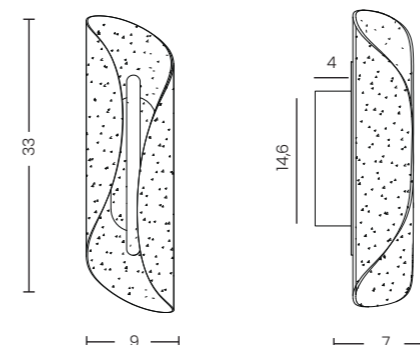

Manta Wall 3000K Bk

Code/Color	● AZ6795 black / clear
Finish	matt / shiny
Material	aluminium / acrylic
Light source	1 x LED integrated
Power	8W
Lumens	751lm
Kelvins	3000K