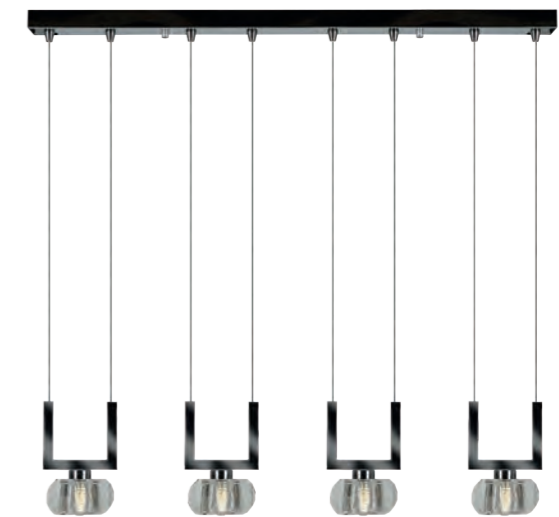

Rubic 4
AZ0493

RUBIC