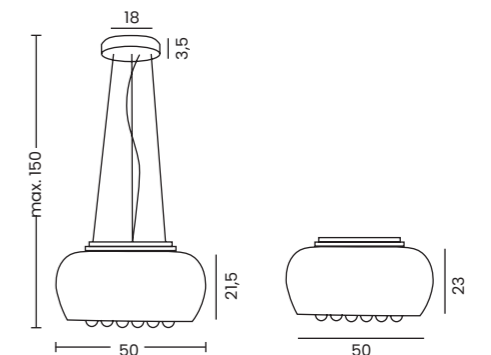

BURN

Burn  
AZ0699

**Burn**  
Code / Color ● AZ0699 chrome / clear  
Material metal / glass / crystal K9  
Light source 5 x G9 only LED

2 in 1

**Burn 2**  
Code / Color ● AZ0700 chrome / clear  
Material metal / glass / crystal K9  
Light source 6 x G9 only LED