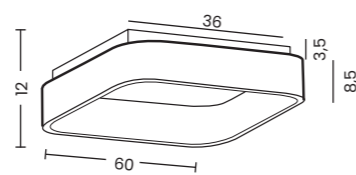

Solvent S Top 80 + Remote Control

Code / Color	● AZ4008 black ○ AZ4010 grey
Material	aluminium / PVC
Light source	1 x LED integrated
Power	64W
Kelvins	3000 - 6000K
Lumens	3017lm
Dimmable	YES
CCT	YES
Smart	YES
Remote Control	YES

Solvent S Top 110 + Remote Control

Code / Color	○ AZ4012 white ● AZ4013 grey
Material	aluminium / PVC
Light source	1 x LED integrated
Power	120W
Kelvins	3000 - 6000K
Lumens	9600lm
Dimmable	YES
CCT	YES
Smart	YES
Remote Control	YES