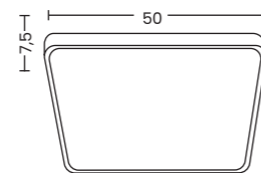

SCALE B

Scale B  
AZ1602

Scale B  
Code / Color ○ AZ1602 white  
Material glass / aluminium  
Light source 3 x E27 only LED

QUADRO 50 LED CCT

Quadro 50 Led Cct Silver  
AZ2758

<b>Quadro 50 LED CCT</b>	
Code / Color	● AZ2758 silver
Material	aluminium / PVC
Light source	1 x LED integrated
Power	57W
Kelvins	3000 - 6300K
Lumens	4260 - 4610lm
Dimmable	YES
CCT	YES
Remonte Control	YES