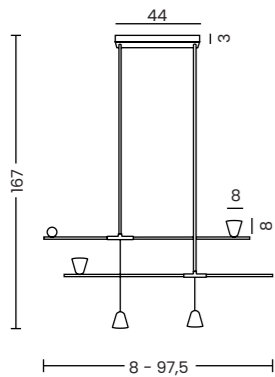

- AZ5731 black / gold
- AZ5732 black

Material

aluminium

Light source

8 x GU10 only LED

SPOLETO

Spoletto 2 Bk  
AZ5642

- Spoletto 2 Bk
- Code / Color ● AZ5642 black / gold
  - Material aluminium / PVC
  - Light source 4 x LED integrated
  - Power 25W
  - Kelvins 3000K
  - Lumens 1397lm