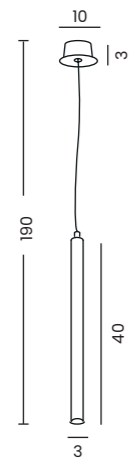

Izolda 1
Code / Color ● AZ3339 black / light brown
Material metal / rubber wood
Light source 1 x LED integrated
Power 5W
Kelvins 3100K
Lumens 286lm

Izolda 6
AZ3340