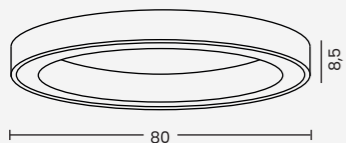

Marco Top 80 CCT + Remote Control
Code / Color ○ AZ5034 white
● AZ5035 black
● AZ5036 gold
Material aluminium / PVC
Light source 1 x LED integrated
Power 60W
Kelvins 3000 - 6500K
Lumens 3300lm
Dimmable YES
CCT YES
Remote Control YES