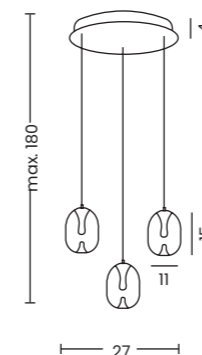

Pamela II Round 3 Smoky

Code / Color	● AZ6268 black
Material	glass / aluminium
Light source	3 x LED integrated
Power	15W
Kelvins	3000K
Lumens	1200lm