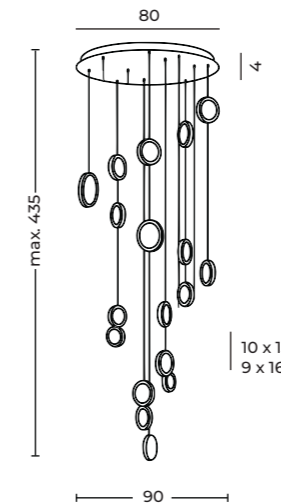

3-STEP DIMM SYSTEM

EUFORIA PENDANT ROUND 19 3-STEP DIMM GO NEW

Euforia Pendant Round 19 3-Step DIMM Go  
AZ6740

Euforia Pendant Round 19 3-Step DIMM Go

- Code/Color ● AZ6740 gold / clear
- Finish shiny / shiny
- Material aluminium / acrylic
- Light source 19 x LED integrated
- Power 105W
- Kelvins 3000K
- Dimmable yes
- Type of control 3-STEP DIMMER