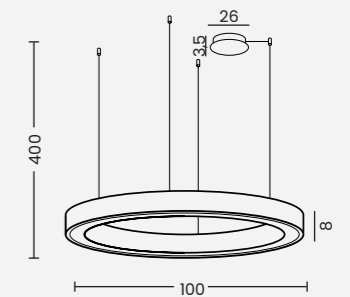

Marco Pendant 100 CCT + Remote Control

Code / Color	○ AZ5049 white ● AZ5050 black ● AZ5051 gold
Material	aluminium / PVC
Light source	1 x LED integrated
Power	80W
Kelvins	3000 - 6500K
Lumens	4400lm
Dimmable	YES
CCT	YES
Remote Control	YES