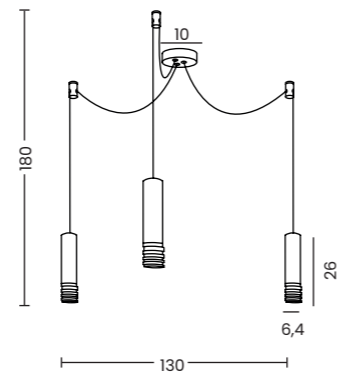

LOCUS L PENDANT 3

Locus L Pendant 3

- Code / Color   ○ AZ3403 white
- AZ3404 champagne
- Material   aluminium / glass
- Light source   3 x GU10 only LED

LOCUS L PENDANT 5

Locus L Pendant 5

- Code / Color   ○ AZ3406 white
- Material   aluminium / glass
- Light source   5 x GU10 only LED