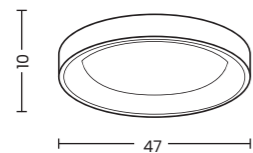

SILVAM

Silvam 65 Top
AZ2698

Silvam 45 Top

Code / Color	● AZ2697 light brown
Material	rubber wood / PVC / aluminium
Light source	1 x LED integrated
Power	28W
Kelvins	2900K
Lumens	1879lm

Silvam 65 Top

Code / Color	● AZ2698 light brown
Material	rubber wood / PVC / aluminium
Light source	1 x LED integrated
Power	42W
Kelvins	2900K
Lumens	2844lm

SILVAM

Silvam 45 Pendant

Code / Color	● AZ3344 light brown
Material	rubber wood / PVC / aluminium
Light source	1 x LED integrated
Power	28W
Kelvins	2900K
Lumens	1879lm

Silvam 65 Pendant

Code / Color	● AZ2699 light brown
Material	rubber wood / PVC / aluminium
Light source	1 x LED integrated
Power	42W
Kelvins	2900K
Lumens	2844lm