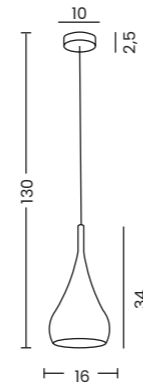

SPELL

Spell
Code / Color

Material
Light source

1. AZ0285 chrome
   - AZ0287 white
   - AZ0288 black
2. aluminium
   1 x E27 only LED