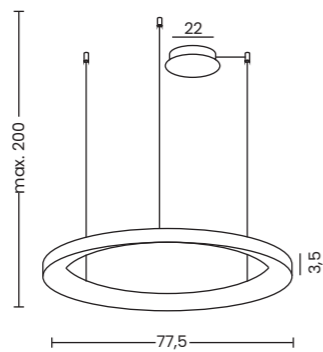

Agnes Pendant 78 DIMM CCT Switch
Code / Color ○ AZ5021 white
● AZ5022 black
● AZ5023 gold
Material aluminium / PVC
Light source 1 x LED integrated
Power 60W
Kelvins 3000 / 6500K
Lumens 3300lm
Dimmable YES, TRIAC DIMMER
CCT YES, CCT SWITCH