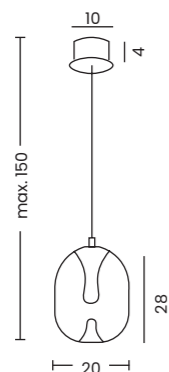

PAMELA 20

Pamela 20 Clear  
AZ5823

Pamela 20 Bk Chrome  
AZ5824

Pamela 20 Brass  
AZ6184

Pamela 20

Code / Color	○ AZ5823 clear ● AZ5824 black chrome ● AZ6184 amber / brass
Material	glass / aluminium
Light source	1 x LED integrated
Power	8W
Kelvins	3000K
Lumens	640lm