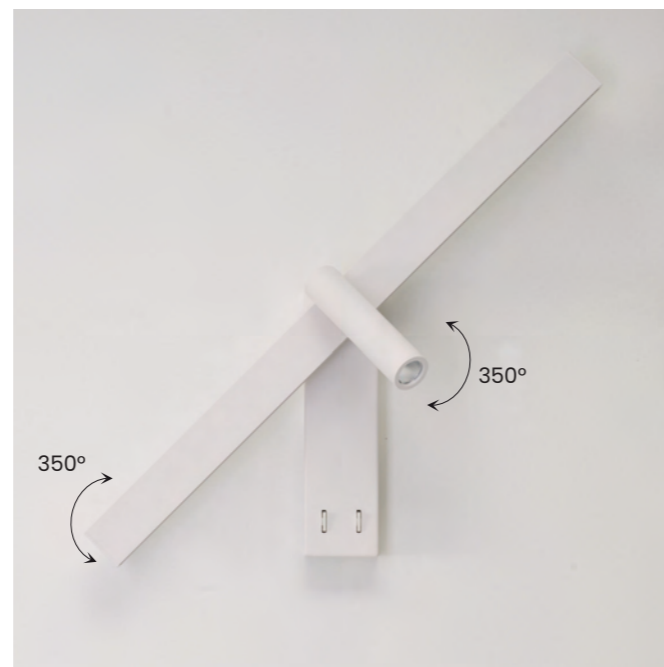

RICO WALL 10W+6W 3000K NEW

Rico Wall 10W+6W 3000K

Code/Color	● AZ7090 black
	○ AZ7091 white
Finish	matt
Material	aluminium
Light source	2 x LED integrated
Power	10W + 5W
Kelvins	3000K