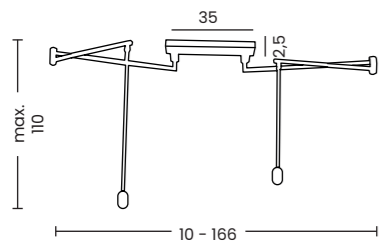

NATALIA

LAMPBODY

NATALIA S
LAMPBODY AZ1924 material:
metal
color: chrome
1 x E27 only LED

NATALIA 2S
LAMPBODY AZ1923 material:
metal
color: chrome
2 x E27 only LED

SHADES

SHADE NF GR
color: grey

Ø 50 cm | AZ2591

SHADE NF WH
color: white

Ø 50 cm | AZ2592

SHADE NF BK
color: black

Ø 50 cm | AZ2590

SHADE DS 45 WH
color: white

Ø 43 cm | AZ2509

LAMPBODY + SHADE

NATALIA S
LAMPBODY + NF SHADE

NATALIA 2S
LAMPBODY + NF SHADE