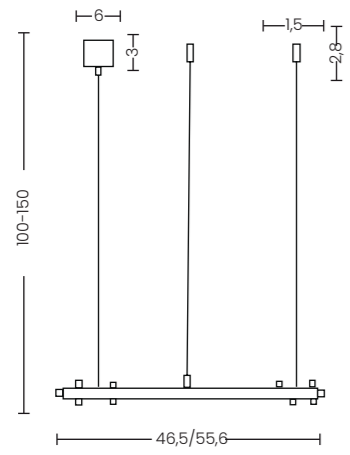

BUBBLES

Bubbles
lampbody