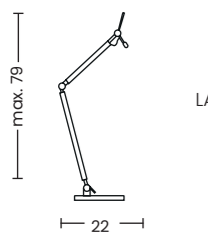

ZYTA S TABLE
LAMPBODY AZ4188 material:
aluminium
color: black / gold
1 x E27 only LED