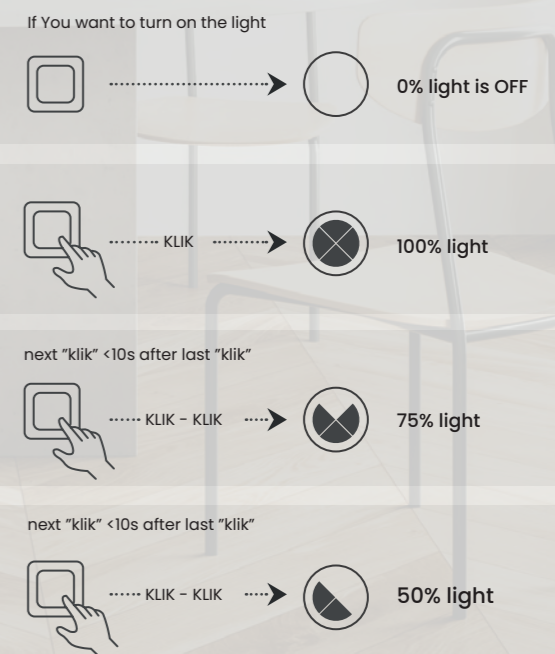

SERAFINO PENDANT 3-STEP DIMM GO/BK

Serafino Pendant 60 3-Step DIMM Go/Bk

Code / Color	● AZ5834 brass gold / black
Material	aluminium / silicone
Light source	7 x LED integrated
Power	34W
Kelvins	3000K
Lumens	2720lm
Dimmable	YES, 3-STEP DIMMER

Serafino Pendant 80 3-Step DIMM Go/Bk

Code / Color	● AZ5835 brass gold / black
Material	aluminium / silicone
Light source	7 x LED integrated
Power	43W
Kelvins	3000K
Lumens	3440lm
Dimmable	YES, 3-STEP DIMMER

3-Step diming system