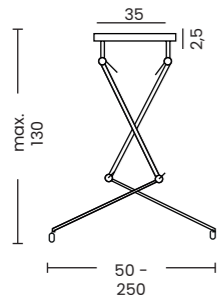

ADAM 2S
LAMPBODY AZ1842 material:
aluminium
color: chrome
2 x E27 only LED