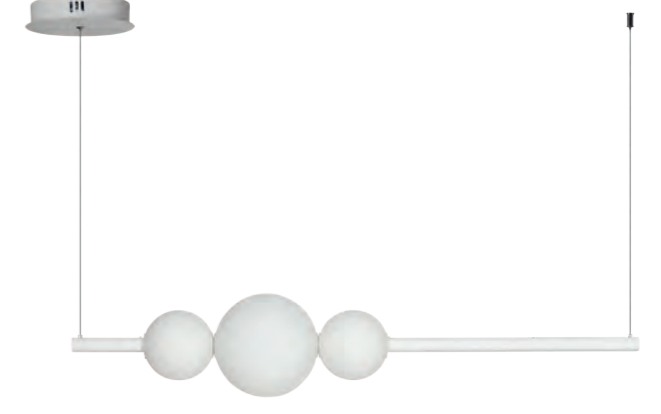

Sandra 3 Wh
AZ4426