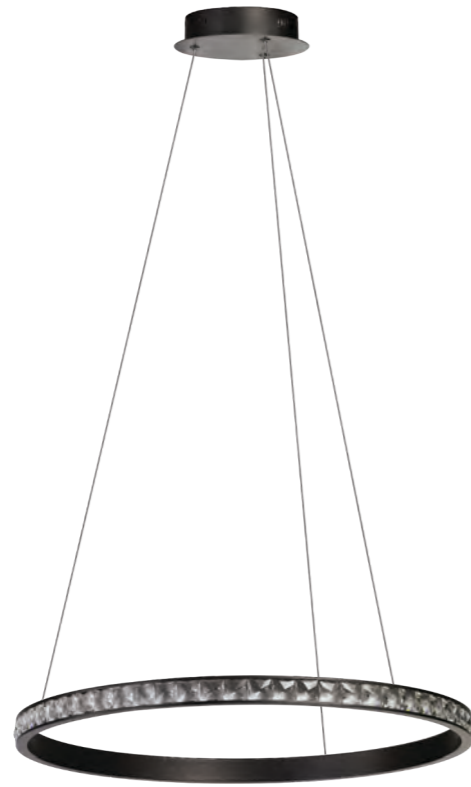

AZALEA 60 3-STEP DIMM BK NEW

Azalea 60 3-Step DIMM Bk
AZ6772