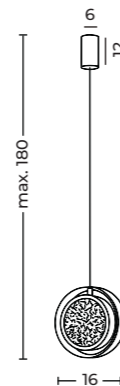

Euforia 16 Pendant 1

Code/Color	● AZ6735 gold / clear ● AZ6796 chrome / clear
Finish	shiny / shiny
Material	aluminium / acrylic
Light source	1 x LED integrated
Power	6W
Lumens	450lm
Kelvins	3000K