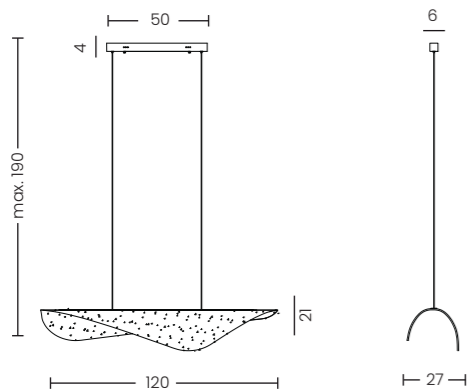

Manta 120 Pendant 3000K Bk

Code/Color	● AZ6794 black / clear
Finish	matt / shiny
Material	aluminium / acrylic
Light source	1 x LED integrated
Power	38W
Lumens	2121lm
Kelvins	3000K