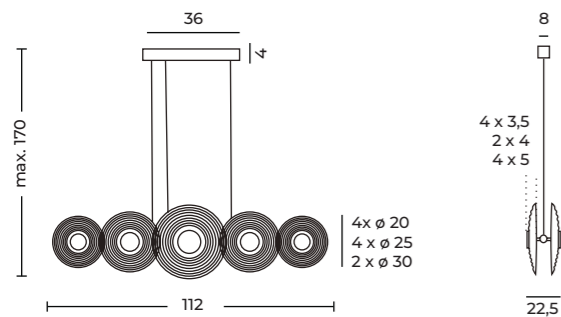

NAZAR PENDANT 5 3-STEP DIMM & NAZAR WALL NEW

Nazar Pendant 5 3-Step DIMM

Code/Color	● AZ6531 amber / brass
Finish	shiny / brushed
Material	glass / aluminium
Light source	10 x LED integrated
Power	56W
Lumens	998lm
Kelvins	3100K
Dimmable	yes
Type of control	3-STEP DIMMER

Nazar Wall 20

Code/Color	● AZ6529 amber / brass
Finish	shiny / brushed
Material	glass / aluminium
Light source	1 x LED integrated
Power	11W
Lumens	120lm
Kelvins	2849K

Nazar Wall 30

Code/Color	● AZ6530 amber / brass
Finish	shiny / brushed
Material	glass / aluminium
Light source	1 x LED integrated
Power	11W
Lumens	158lm
Kelvins	3191K