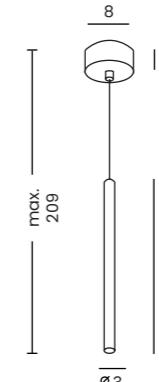

Verno 1 55 4000K

Code / Color	● AZ6309 black ○ AZ6311 white
Material	aluminium
Light source	1 x LED integrated
Power	8W
Kelvins	4000K
Lumens	444lm