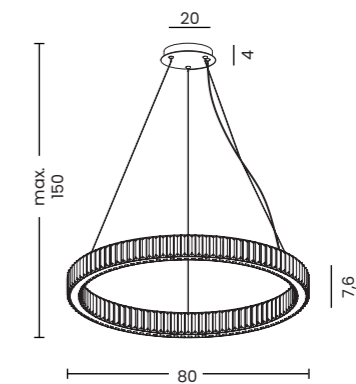

SPARK TOP DIMM

Spark Top 40

Code / Color	● AZ5782 gold ● AZ5783 chrome
Material	aluminium / crystal
Light source	1 x LED integrated
Power	30W
Kelvins	3000K
Lumens	1680lm
Dimmable	YES, TRIAC DIMMER

Spark Top 60

Code / Color	● AZ5784 gold ● AZ5785 chrome
Material	aluminium / crystal
Light source	1 x LED integrated
Power	48W
Kelvins	3000K
Lumens	2560lm
Dimmable	YES, TRIAC DIMMER

Spark Top 80 DIMM

Code / Color	● AZ5786 gold ● AZ5787 chrome
Material	aluminium / crystal
Light source	1 x LED integrated
Power	72W
Kelvins	3000K
Lumens	3600lm
Dimmable	YES, TRIAC DIMMER

SPARK PENDANT DIMM

Spark Pendant 60 DIMM

Code / Color	● AZ5788 gold ● AZ5789 chrome
Material	aluminium / crystal
Light source	1 x LED integrated
Power	30W
Kelvins	3000K
Lumens	2560lm
Dimmable	YES, TRIAC DIMMER

Spark Pendant 80 DIMM

Code / Color	● AZ5790 gold ● AZ5791 chrome
Material	aluminium / crystal
Light source	1 x LED integrated
Power	72W
Kelvins	3000K
Lumens	3600lm
Dimmable	YES, TRIAC DIMMER