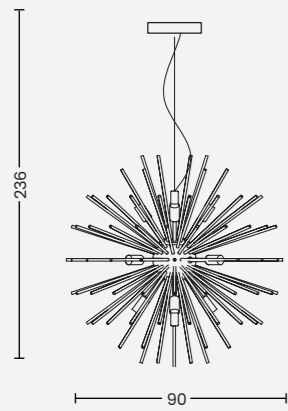

Material | aluminium
Light source | 12 x G9
Power | 40W