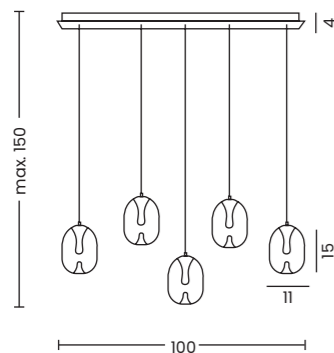

Pamela 11 Line 5 Smoky

Code / Color	● AZ6269 black
Material	glass / aluminium
Light source	5 x LED integrated
Power	25W
Kelvins	3000K
Lumens	2000lm