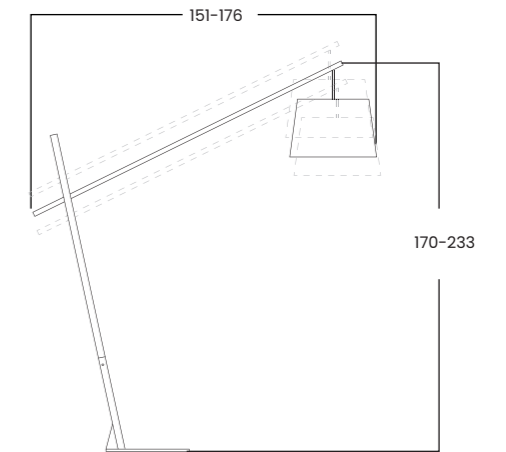

Garda Floor Bk
Code / Color | AZ5643 black / light brown
Material | metal / wood / fabric / PVC
Light source | 1 x E27 only LED