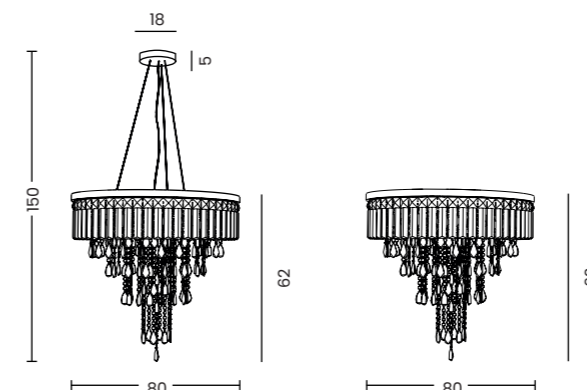

**Kalabria Pendant/Top**  
 Code / Color ● AZ2108 chrome / clear  
 Material metal / crystal K9  
 Light source 6 x G9 only LED

KALABRIA XL

Kalabria XI Pendant  
AZ2926

Kalabria XI Go  
AZ4905

**Kalabria XL**  
 Code / Color ● AZ4905 rose gold / clear  
 ● AZ2926 chrome / clear  
 Material metal / crystal K9  
 Light source 12 x G9 only LED