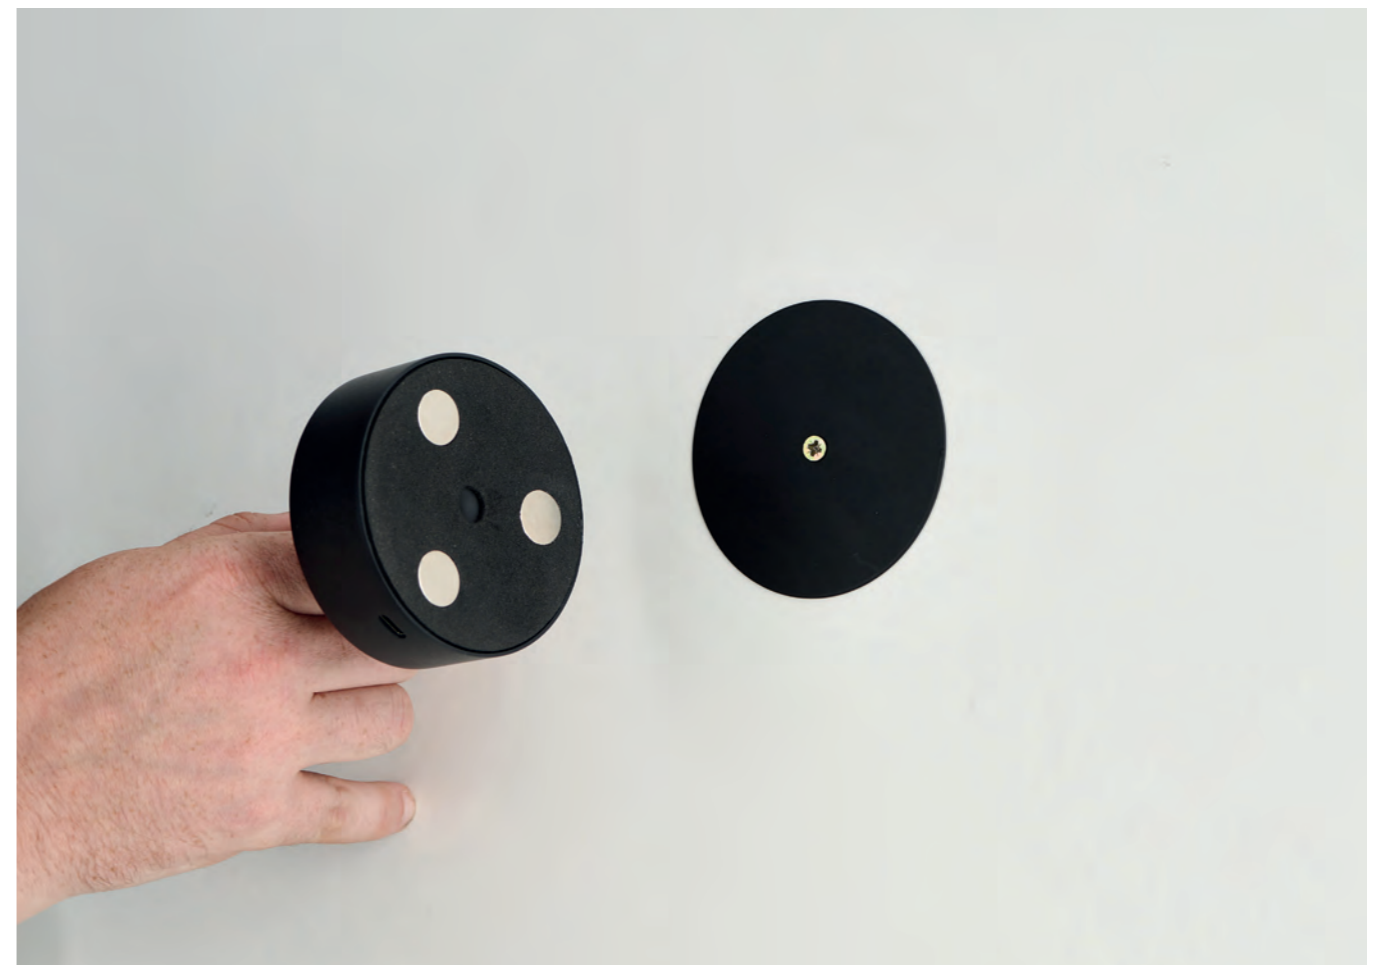

COMO BATTERY ROUND WALL

Como Round Wall

Code / Color	○ AZ5629 white ● AZ5630 black
Material	aluminium
Light source	1 x LED integrated
Power	3W
Kelvins	3000K
Lumens	206lm
Dimmable	YES, DIMMER SWITCH