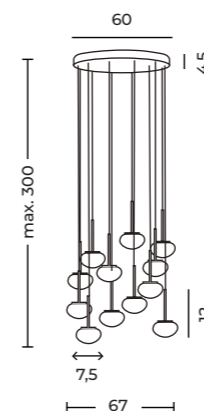

SERENITY 12 BK NEW

Serenity 12 Bk
AZ6534

Serenity 12 Bk

Code/Color	● AZ6534 black / white
Finish	matt / matt
Material	aluminium / glass
Light source	12 x LED integrated
Power	84W
Lumens	3200lm
Kelvins	3000K