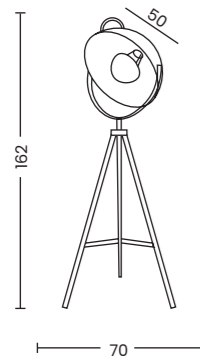

TOMA

Toma Floor
Code / Color ○ AZ2378 white
Material aluminium
Light source 1 x E27 only LED

RUBEN

Ruben Floor
Code / Color ○ AZ2405 grey
● AZ2406 beige
Material aluminium / fabric
Light source 1 x E27 only LED