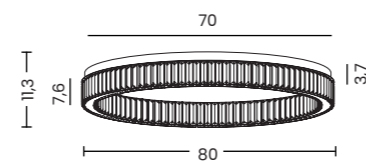

SPARK TOP DIMM

Spark Top 40

Code / Color	● AZ5782 gold ● AZ5783 chrome
Material	aluminium / crystal
Light source	1 x LED integrated
Power	30W
Kelvins	3000K
Lumens	1680lm
Dimmable	YES, TRIAC DIMMER

Spark Top 60

Code / Color	● AZ5784 gold ● AZ5785 chrome
Material	aluminium / crystal
Light source	1 x LED integrated
Power	48W
Kelvins	3000K
Lumens	2560lm
Dimmable	YES, TRIAC DIMMER

Spark Top 80 DIMM

Code / Color	● AZ5786 gold ● AZ5787 chrome
Material	aluminium / crystal
Light source	1 x LED integrated
Power	72W
Kelvins	3000K
Lumens	3600lm
Dimmable	YES, TRIAC DIMMER

SPARK PENDANT DIMM

Spark Pendant 60 DIMM

Code / Color	● AZ5788 gold ● AZ5789 chrome
Material	aluminium / crystal
Light source	1 x LED integrated
Power	30W
Kelvins	3000K
Lumens	2560lm
Dimmable	YES, TRIAC DIMMER

Spark Pendant 80 DIMM

Code / Color	● AZ5790 gold ● AZ5791 chrome
Material	aluminium / crystal
Light source	1 x LED integrated
Power	72W
Kelvins	3000K
Lumens	3600lm
Dimmable	YES, TRIAC DIMMER