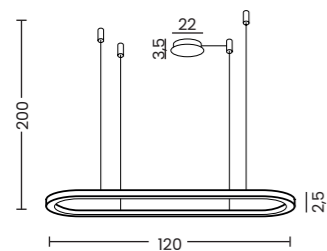

ELENA

Elena 150 Dimm Go  
AZ5058

Elena 150 Dimm Bk  
AZ5057

Elena 120 DIMM

Code / Color	● AZ5055 black ● AZ5056 gold
Material	aluminium / PVC
Light source	1 x LED integrated
Power	50W
Kelvins	3000K
Lumens	2700lm
Dimmable	YES, TRIAC DIMMER