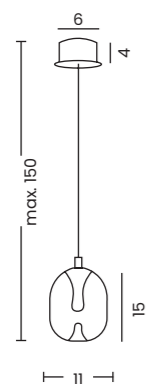

Pamela 11 Smoky

- Code / Color ● AZ6267 black
- Material glass / aluminium
- Light source 1 x LED integrated
- Power 5W
- Kelvins 3000K
- Lumens 400 lm

Pamela Table BK
AZ6186