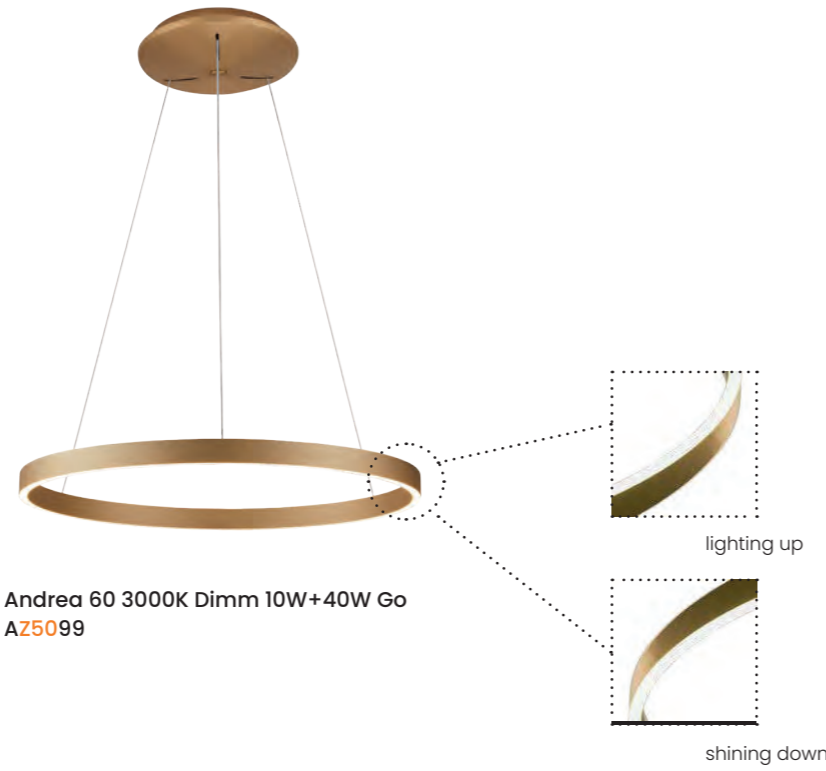

Andrea 60 3000K Dimm 10W+40W Go
AZ5099

Andrea 60 3000K DIMM (10W+40W)

Code / Color	● AZ5098 black ● AZ5099 gold
Material	aluminium / silicone
Light source	2 x LED integrated
Power	50W (UP 10W / DOWN 40W)
Kelvins	3000K
Lumens	2900lm
Dimmable	YES, TRIAC DIMMER

Andrea 80 3000K DIMM (20W+50W)

Code / Color	● AZ5100 black ● AZ5101 gold
Material	aluminium / silicone
Light source	2 x LED integrated
Power	70W (UP 20W / DOWN 50W)
Kelvins	3000K
Lumens	3800lm
Dimmable	YES, TRIAC DIMMER

Andrea 100 3000K DIMM (25W+65W)

Code / Color	● AZ5102 black ● AZ5103 gold
Material	aluminium / silicone
Light source	2 x LED integrated
Power	90W (UP 25W / DOWN 65W)
Kelvins	3000K
Lumens	4900lm
Dimmable	YES, TRIAC DIMMER

Andrea 120 3000K DIMM (30W+70W)

Code / Color	● AZ5104 black ● AZ5105 gold
Material	aluminium / silicone
Light source	2 x LED integrated
Power	100W (UP 30W / DOWN 70W)
Kelvins	3000K
Lumens	5500lm
Dimmable	YES, TRIAC DIMMER