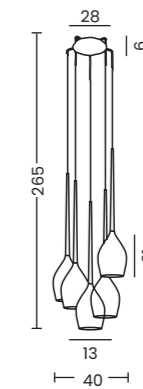

Izza 5

Code / Color

- AZ0311 white / black
- AZ0312 black
- AZ2939 smoky / black

Material

glass / aluminium

Light source

5 x E14 only LED