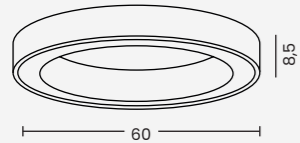

Marco Top 60 CCT + Remote Control
Code / Color ○ AZ5031 white
● AZ5032 black
● AZ5033 gold
Material aluminium / PVC
Light source 1 x LED integrated
Power 50W
Kelvins 3000 - 6500K
Lumens 2750lm
Dimmable YES
CCT YES
Remote Control YES

Marco Top 60 Cct Wh + Remote Control
AZ5031