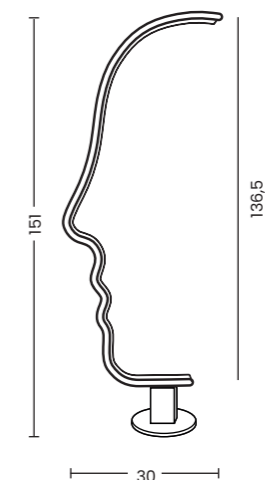

FACE TABLE CCT 3-STEP

Face Table DIMM black
AZ5467

Face Table DIMM Bk

- Code / Color ● AZ5467 black
- Material aluminium / silicone
- Light source 1 x LED integrated
- Power 20W
- Kelvins 3000 / 4000 / 6500K
- Lumens 1600lm
- CCT YES, 3-STEP CCT SWITCH

3-Step diming system

FACE FLOOR DIMM CCT

Face Floor DIMM Bk

- Code / Color ● AZ5468 black
- Material aluminium / silicone
- Light source 1 x LED integrated
- Power 55W
- Kelvins 3000 - 6500K
- Lumens 4400lm
- Dimmable YES
- CCT YES
- Remote Control YES