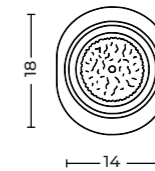

Euforia Wall 1 Go

Code/Color	● AZ6741 gold / clear
Finish	shiny / shiny
Material	aluminium / acrylic
Light source	1 x LED integrated
Power	6W
Kelvins	3000K