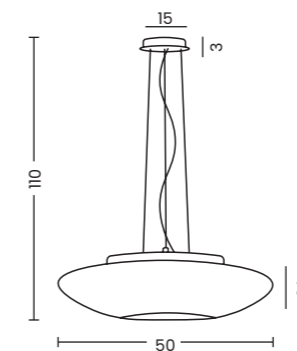

CIRCULO

Circulo 48 Top Chrom  
AZ0982

Circulo 58 Top Chrom  
AZ0984

Circulo 48 Top  
Code / Color ● AZ0982 chrome  
Material metal / glass  
Light source 3 x E27 only LED

Circulo 58 Top  
Code / Color ● AZ0984 chrome  
Material metal / glass  
Light source 4 x E27 only LED