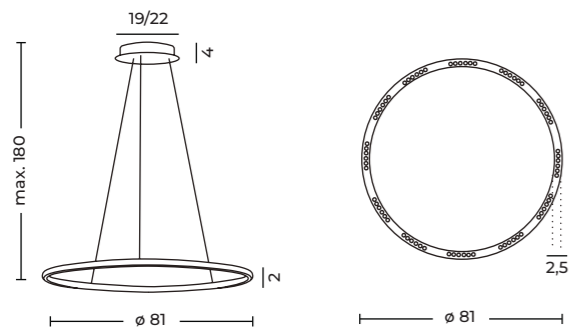

Apus 80 Bk

Code/Color	● AZ6532 black
Finish	matt
Material	aluminium / PVC
Light source	10 x LED integrated
Power	41W
Lumens	3174lm
Kelvins	3100K