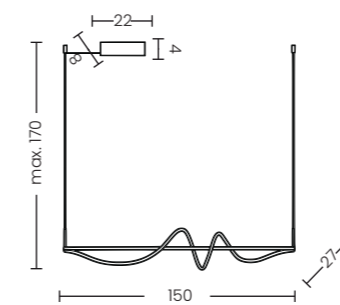

Virgo Pendant 150 3-Step DIMM Bk

Code/Color	● AZ7152 black
Finish	matt
Material	aluminium / acrylic
Light source	1 x LED integrated
Power	35W
Kelvins	3000K
Dimmable	yes
Type of control	3-STEP DIMMER