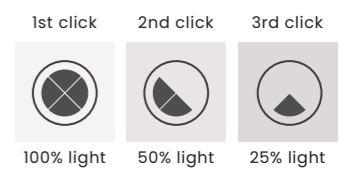

3-STEP DIMM SYSTEM