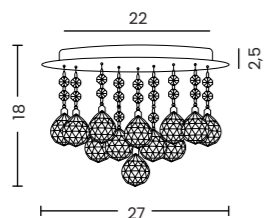

BOLLA

Bolla 25
Code / Color ● AZ1285 chrome / clear
Material metal / crystal K9
Light source 3 x G9 only LED

Bolla 38
Code / Color ● AZ1286 chrome / clear
○ AZ3083 gold / clear
Material metal / crystal K9
Light source 5 x G9 only LED

Bolla 48
Code / Color ● AZ1287 chrome / clear
Material metal / crystal K9
Light source 8 x G9 only LED

Bolla 58
Code / Color ● AZ1288 chrome / clear
○ AZ3084 gold / clear
Material metal / crystal K9
Light source 10 x G9 only LED