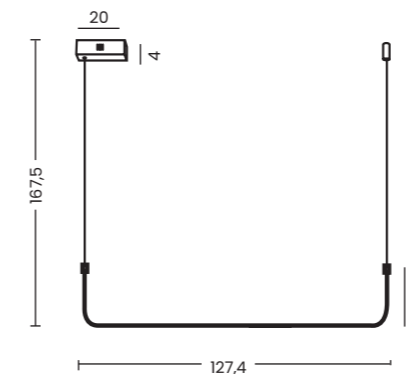

MARIO PENDANT 1 CCT DIMM BK + REMOTE CONTROL

Mario Pendant 1 CCT DIMM + Remote Control

Code / Color	● AZ5445 black
Material	aluminium / silicone
Light source	1 x LED integrated
Power	24W
Kelvins	3000 - 6000K
Lumens	1920lm
Dimmable	YES
CCT	YES
Remonte Control	YES

Mario Pendant 2 CCT DIMM + Remote Control

Code / Color	● AZ5446 black
Material	aluminium / silicone
Light source	2 x LED integrated
Power	39W
Kelvins	3000 - 6000K
Lumens	3120lm
Dimmable	YES
CCT	YES
Remonte Control	YES