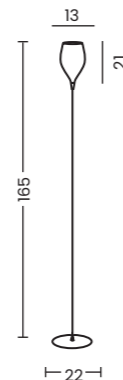

IZZA

Izza

Code / Color

- AZ1076 black
- AZ1077 white / black

Material

glass / aluminium

Light source

1 x E14 only LED
bulb not included

IZZA

Izza 3

Code / Color

- AZ2320 white / black
- AZ2321 black
- AZ2937 smoky / black

Material

glass / aluminium

Light source

3 x E14 only LED
bulb not included