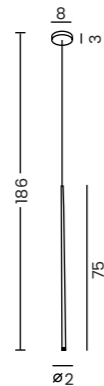

1. **Louise 1**
2. Code / Color
     - AZ3418 chrome
     - AZ3155 black
     - AZ3156 gold
     - AZ3157 white
   - Material: metal / acryl
   - Light source: 1 x LED integrated
   - Power: 4W
   - Kelvins: 3000K
   - Lumens: 91lm