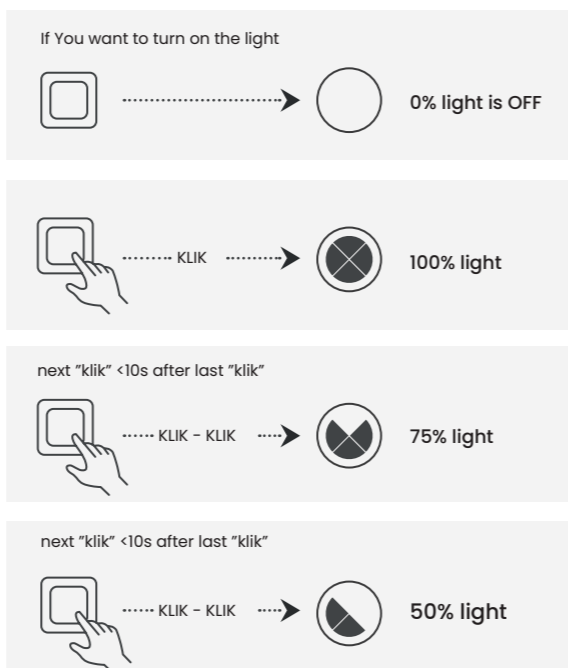

3-Step diming system