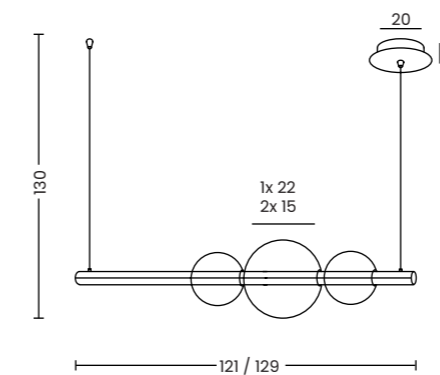

SANDRA

Sandra 3 Bk  
AZ3352

Sandra 3 Wh  
AZ4426

Sandra 3 Go  
AZ4427

Sandra 3

Code / Color	● AZ3352 black ○ AZ4426 white ● AZ4427 gold
Material	aluminium / glass
Light source	1 x LED integrated
Power	46W
Kelvins	2800K
Lumens	603lm
Dimmable	YES, TRIAC DIMMER