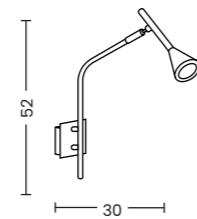

Material aluminium / glass

Light source 8 x G9 only LED

CYGNUS

Cygnus 1 Pendant BK  
AZ5621

Cygnus Wall BK  
AZ5624

Cygnus Wall Bk  
Code / Color ● AZ5624 black  
Material aluminium  
Light source 1 x GU10 only LED