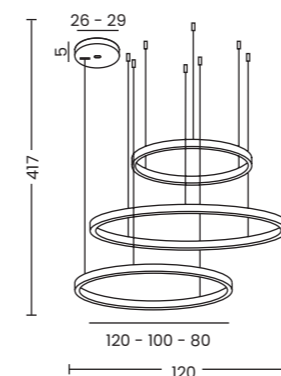

CONOPY OPTIONS

HALO

Halo Pendant 120+100+80 CCT  
+ Remote Control

Code / Color	● AZ5349 black ● AZ5350 gold
Material	aluminium / acryl
Light source	3 x LED integrated
Power	180W
Kelvins	3000 - 6000K
Lumens	14400lm
Dimmable	YES
CCT	YES
Remonte Control	YES