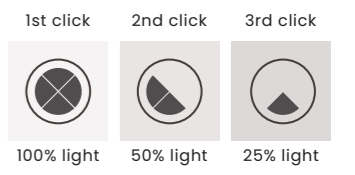

3-STEP DIMM SYSTEM