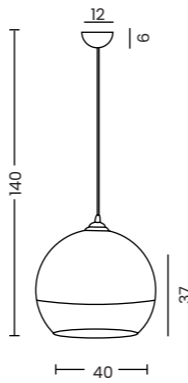

Silver Ball 40
Code / Color
Material
Light source

- AZ0734 chrome
- glass / aluminium
- 1 x E27 only LED