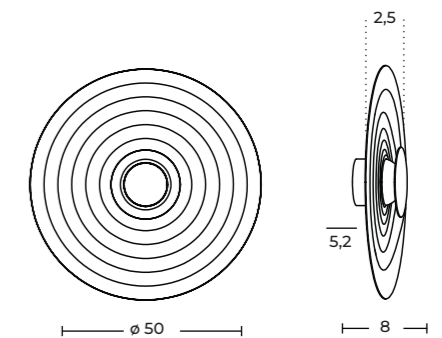

RIPPLE WALL NEW

Ripple Wall 40

Code/Color	● AZ6579 beige / black ● AZ6580 auburn / black ○ AZ7292 white / black
Finish	matt / matt
Material	aluminium / aluminium
Light source	1 x LED integrated
Power	6W
Lumens	108lm
Kelvins	2740K

Ripple Wall 50

Code/Color	● AZ6581 beige / black ● AZ6582 auburn / black ○ AZ7291 white / black
Finish	matt / matt
Material	aluminium / aluminium
Light source	1 x LED integrated
Power	6W
Lumens	108lm
Kelvins	2675K