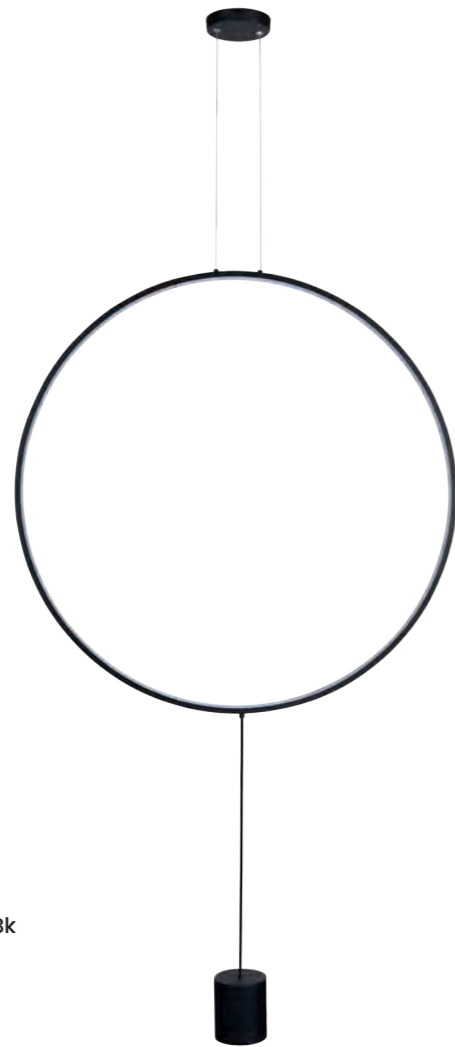

CODUTTI

Codutti Bk
AZ5264

- Codutti Bk
- Code / Color ● AZ5264 black
- Material aluminium / PVC / silicone
- Light source 1 x LED integrated
- Power 35W
- Kelvins 3000K
- Lumens 2847lm
- Dimmable YES, SLIDER DIMMER