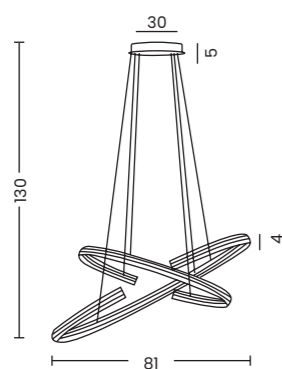

ALESSIA

Alessia Black

Code / Color	● AZ3355 black
Material	aluminium / silicone
Light source	2 x LED integrated
Power	60W
Kelvins	3000K
Lumens	1m
Dimmable	YES, TRIAC DIMMER

Alessia XL Black

Code / Color	● AZ3356 black
Material	aluminium / silicone
Light source	2 x LED integrated
Power	100W
Kelvins	3000K
Lumens	1m
Dimmable	YES, TRIAC DIMMER