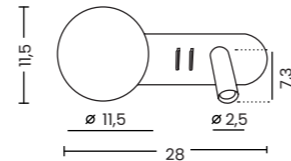

TRASIMENO

Trasimeno 95 Bk
Code / Color ● AZ5639 black / brass
Material aluminium / glass
Light source 2 x LED integrated / G9
Power 10W / 2 x G9
Kelvins 3000K
Lumens 1282lm

Trasimeno 120 Bk
Code / Color ● AZ5640 black / brass
Material aluminium / glass
Light source 3 x LED integrated / 2 x G9
Power 10W / 3x G9
Kelvins 3000K
Lumens 1281lm

Trasimeno Wall Bk
Code / Color ● AZ5641 black / brass
Material aluminium / glass
Light source 1 x LED integrated / 1 x G9
Power 2,9W / 1 x G9
Kelvins 3000K
Lumens 192lm