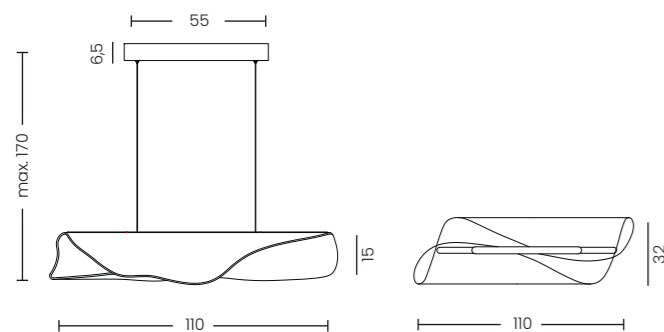

Dragonfly Pendant 3000K Bk

Code/Color	● AZ6791 black / clear
Finish	matt / shiny
Material	aluminium / acrylic
Light source	1 x LED integrated
Power	35W
Lumens	2360lm
Kelvins	3100K