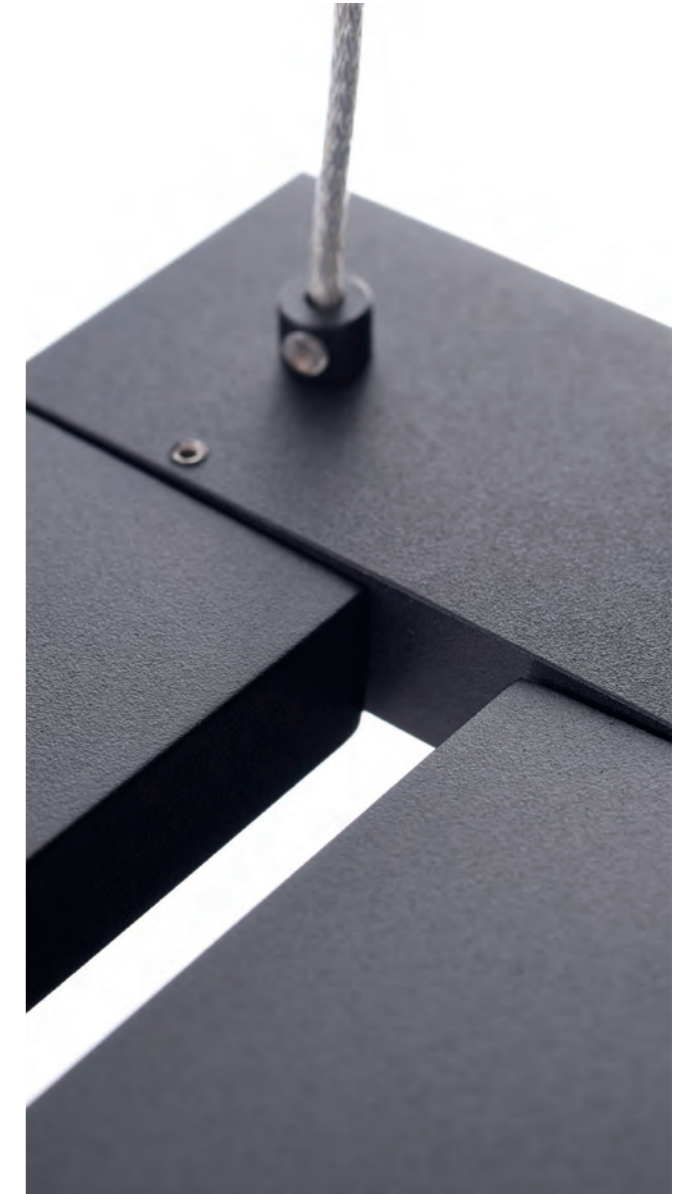

Flash 130 4000K Bk

Code / Color	● AZ5427 black
Material	aluminium / acryl
Light source	2 x LED integrated
Power	54W
Kelvins	4000K
Lumens	4320lm