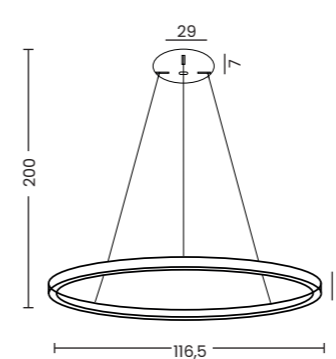

ANDREA DIMM

Andrea 60 3000K Dimm 10W+40W Bk
AZ5098

Andrea 60 3000K DIMM (10W+40W)

Code / Color	● AZ5098 black ● AZ5099 gold
Material	aluminium / silicone
Light source	2 x LED integrated
Power	50W (UP 10W / DOWN 40W)
Kelvins	3000K
Lumens	2900lm
Dimmable	YES, TRIAC DIMMER

Andrea 80 3000K DIMM (20W+50W)

Code / Color	● AZ5100 black ● AZ5101 gold
Material	aluminium / silicone
Light source	2 x LED integrated
Power	70W (UP 20W / DOWN 50W)
Kelvins	3000K
Lumens	3800lm
Dimmable	YES, TRIAC DIMMER

Andrea 100 3000K DIMM (25W+65W)

Code / Color	● AZ5102 black ● AZ5103 gold
Material	aluminium / silicone
Light source	2 x LED integrated
Power	90W (UP 25W / DOWN 65W)
Kelvins	3000K
Lumens	4900lm
Dimmable	YES, TRIAC DIMMER

Andrea 120 3000K DIMM (30W+70W)

Code / Color	● AZ5104 black ● AZ5105 gold
Material	aluminium / silicone
Light source	2 x LED integrated
Power	100W (UP 30W / DOWN 70W)
Kelvins	3000K
Lumens	5500lm
Dimmable	YES, TRIAC DIMMER