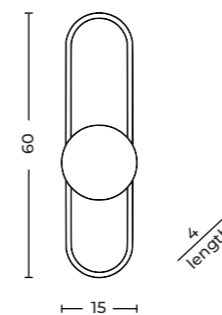

Mizuki Wall

Code/Color

- AZ6824 gold
- AZ6825 black

Finish

gold / shiny, black / matt

Material

aluminium / silicone

Light source

1 x LED integrated

Power

20W

Lumens

438lm

Kelvins

2770K