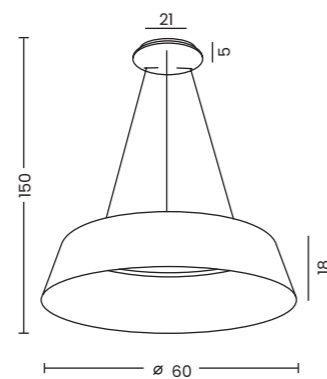

EMMA 60 CCT GO + REMOTE CONTROL

Emma 60 CCT + Remote Control

Code / Color	● AZ5094 black ● AZ5095 gold
Material	aluminium / PVC
Light source	1 x LED integrated
Power	60W
Kelvins	3000 - 6500K
Lumens	3250lm
Dimmable	YES
CCT	YES
Remote Control	YES