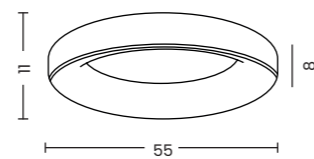

Sovana Top 80 CCT

Code / Color	○ AZ3445 white ● AZ3446 black ○ AZ3447 grey
Material	aluminium / PVC
Light source	1 x LED integrated
Power	73W
Kelvins	2700 - 6500K
Lumens	5840lm
Dimmable	YES
CCT	YES
Remote Control	YES