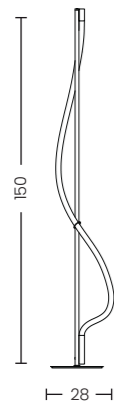

IVY FLOOR DIMM BK & IVY WALL BK NEW

Ivy Floor DIMM Bk

Code/Color	● AZ6749 black / white
Finish	matt / matt
Material	aluminium / fabric
Light source	1 x LED integrated
Power	24W
Lumens	1920lm
Kelvins	3000K
Dimmable	yes
Type of control	TOUCH DIMMER

Ivy Wall Bk

Code/Color	● AZ6748 black / white
Finish	matt / matt
Material	aluminium / fabric
Light source	1 x LED integrated
Power	10W
Lumens	800lm
Kelvins	3000K