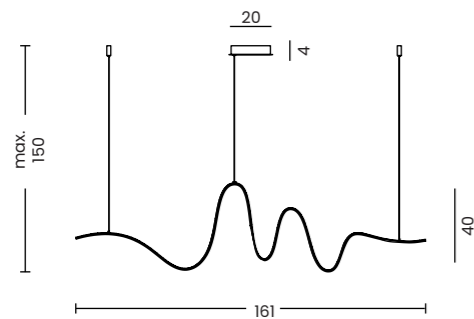

Sirocco 3-Step DIMM Go

Code / Color	● AZ5781 gold
Material	aluminium / silicone
Light source	1 x LED integrated
Power	34W
Kelvins	3000K
Lumens	2720lm
Dimmable	YES, 3-STEP DIMMER