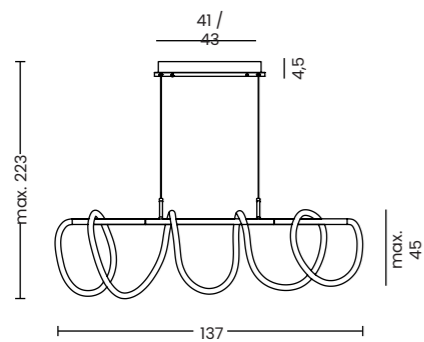

3-Step diming system

ZIGZAG BK

Zigzag Bk  
AZ5827

- Zigzag Bk
- Code / Color ● AZ5827 black
  - Material aluminium / silicone
  - Light source 1 x LED integrated
  - Power 46W
  - Kelvins 3000K
  - Lumens 6000lm