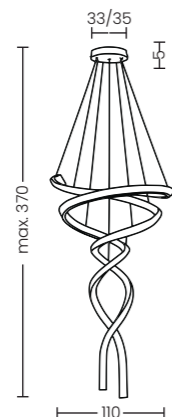

SPARK SPIRAL XXL CCT SWITCH DIMM NEW

Spark Spiral XXL CCT Switch DIMM Go  
AZ6898

Spark Spiral XXL CCT Switch DIMM Ch  
AZ6897

Spark Spiral XXL CCT Switch DIMM Ch

Code/Color	● AZ6897 chrome / clear
Code/Color	● AZ6898 gold / clear
Finish	shiny / shiny
Material	aluminium / crystal
Light source	2 x LED integrated
Power	280W
Kelvins	3000 / 3500 / 4000K
Dimmable	yes
CCT	yes
Type of control	CCT SWITCH, TRIAC DIMMER