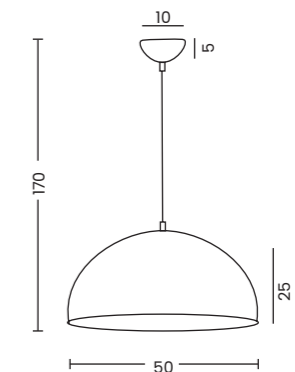

Modena 50 Black/Gold
Code / Color ● AZ1395 black / amber gold
○ AZ1398 white / amber gold
Material aluminium
Light source 1 x E27 only LED