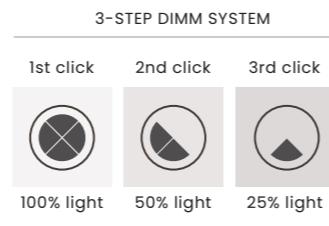

**Portofino 80 3-Step DIMM**

Code/Color	o AZ6661 white/ black
Finish	matte / matte
Material	aluminium
Light source	1 x LED integrated
Power	39W
Lumens	1300lm
Kelvins	3000K
Dimmable	yes
Type of control	3-STEP DIMMER