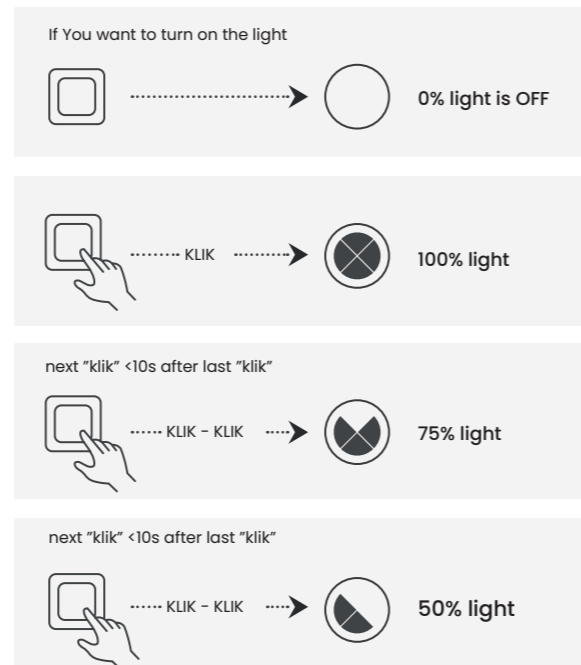

3-Step diming system