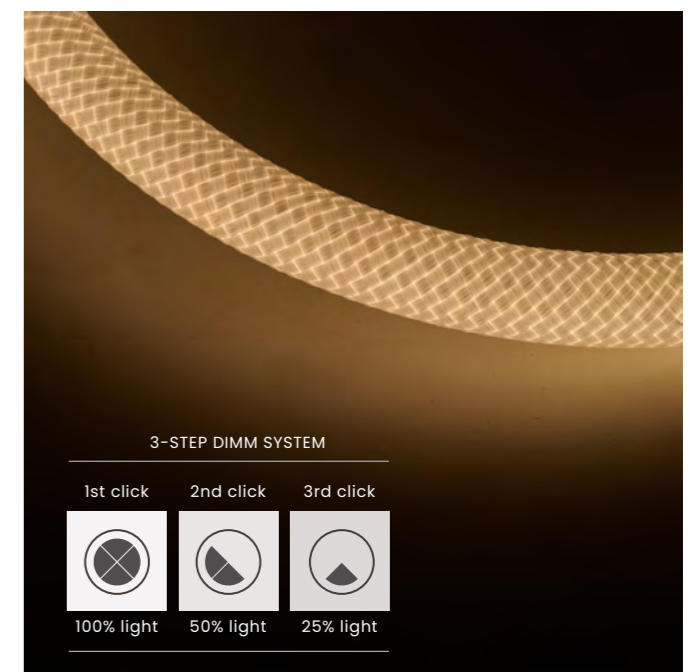

IVY 3m 3-STEP DIMM BK NEW

IVY 3m 3-STEP DIMM BK

- Code/Color ○ AZ6751 black / white
- Finish matt / matt
- Material aluminium / fabric
- Light source 1 x LED integrated
- Power 33W
- Lumens 2640lm
- Kelvins 3000K
- Dimmable yes
- Type of control 3-STEP DIMMER

IVY 5m 3-STEP DIMM BK NEW

IVY 5m 3-STEP DIMM BK

- Code/Color ○ AZ6750 black / white
- Finish matt / matt
- Material aluminium / fabric
- Light source 1 x LED integrated
- Power 55W
- Lumens 4400lm
- Kelvins 3000K
- Dimmable yes
- Type of control 3-STEP DIMMER