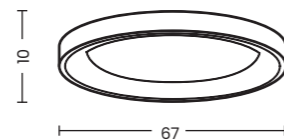

SILVAM

Silvam 65 Top
AZ2698

Silvam 45 Top

Code / Color	● AZ2697 light brown
Material	rubber wood / PVC / aluminium
Light source	1 x LED integrated
Power	28W
Kelvins	2900K
Lumens	1879lm

Silvam 65 Top

Code / Color	● AZ2698 light brown
Material	rubber wood / PVC / aluminium
Light source	1 x LED integrated
Power	42W
Kelvins	2900K
Lumens	2844lm

SILVAM

Silvam 45 Pendant

Code / Color	● AZ3344 light brown
Material	rubber wood / PVC / aluminium
Light source	1 x LED integrated
Power	28W
Kelvins	2900K
Lumens	1879lm

Silvam 65 Pendant

Code / Color	● AZ2699 light brown
Material	rubber wood / PVC / aluminium
Light source	1 x LED integrated
Power	42W
Kelvins	2900K
Lumens	2844lm