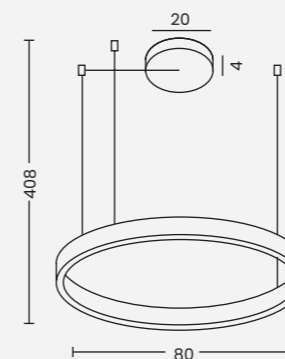

Halo Pendant 80

Code / Color	○ AZ4959 white ● AZ4960 black ● AZ4961 gold
Material	aluminium / acryl
Light source	1 x LED integrated
Power	53W
Kelvins	2900K
Lumens	3103lm

Halo Pendant 80 Wh
AZ4959