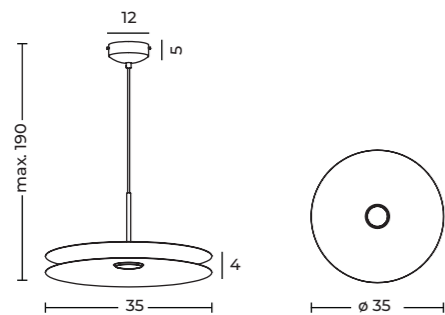

Disc Pendant 35

Code/Color	● AZ6578 black ● AZ6742 beige ● AZ6743 auburn
Finish	matt
Material	aluminium
Light source	1 x LED integrated
Power	12W
Lumens	1190lm
Kelvins	3000K
Dimmable	yes
Type of control	TRIAC DIMMER