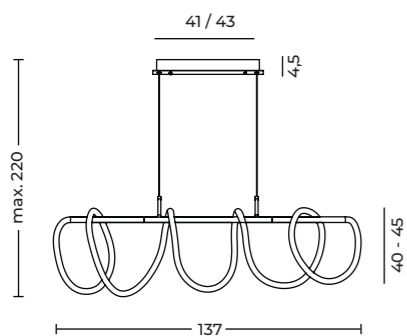

PESCARA PENDANT 120 3-STEP DIMM BK & PESCARA WALL BK NEW

Pescara Pendant 120 3-Step DIMM Bk  
AZ6745

Pescara Wall Bk  
AZ6747

3-STEP DIMM SYSTEM

**Pescara Pendant 120 3-Step DIMM Bk**

- Code/Color ● AZ6745 black / white
- Finish matt / matt
- Material aluminium / silicone
- Light source 1 x LED integrated
- Power 25W
- Lumens 2000lm
- Kelvins 3000K
- Dimmable yes
- Type of control 3-STEP DIMMER