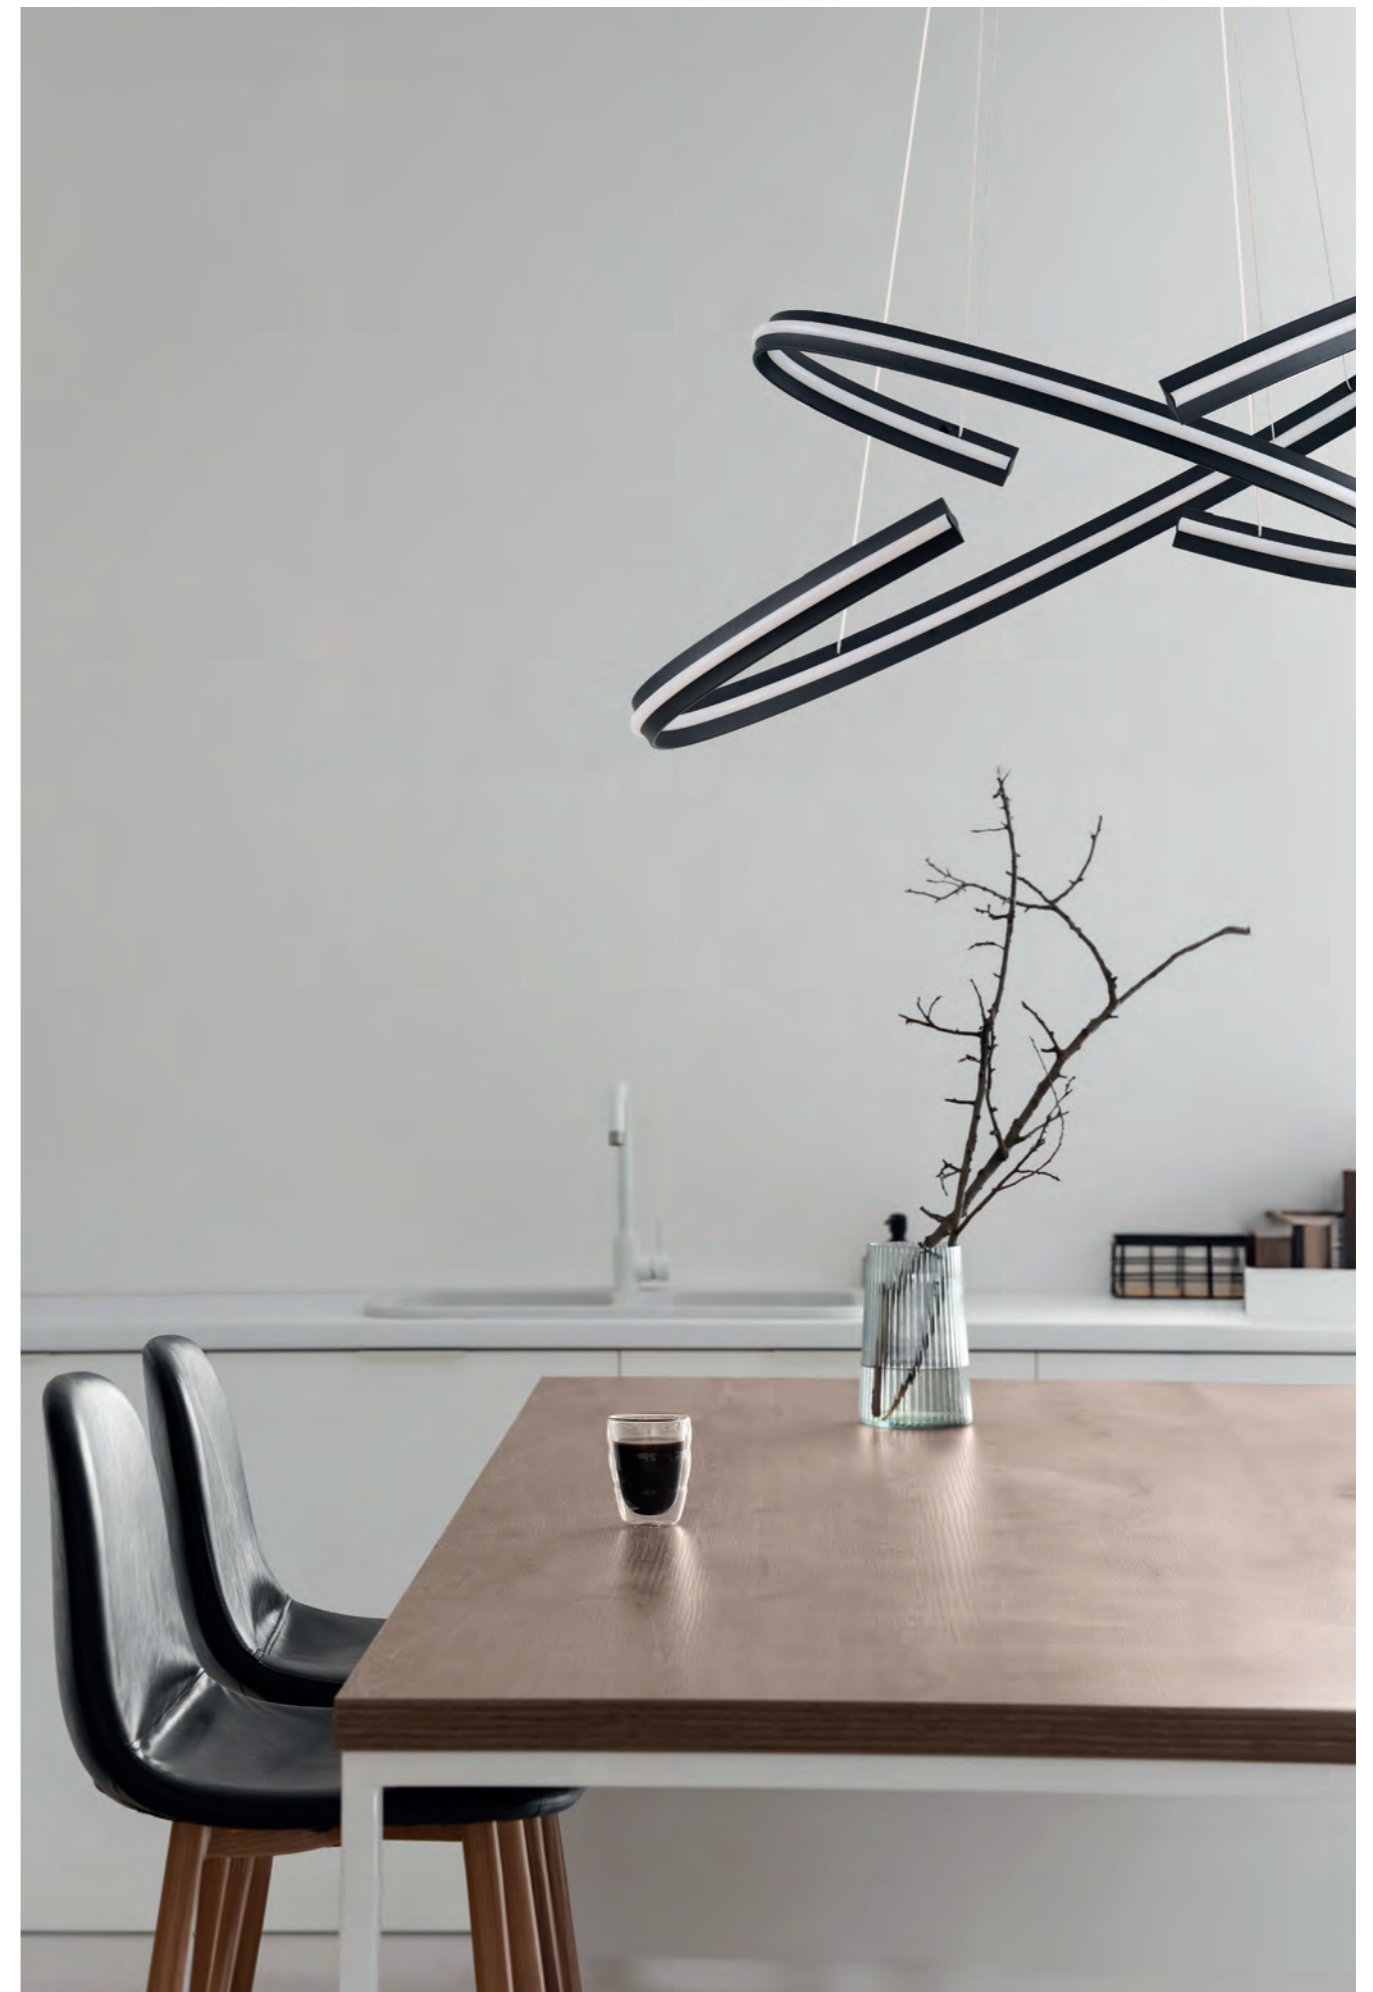

ALESSIA

Alessia Black

Code / Color	● AZ3355 black
Material	aluminium / silicone
Light source	2 x LED integrated
Power	60W
Kelvins	3000K
Lumens	1m
Dimmable	YES, TRIAC DIMMER

Alessia XL Black

Code / Color	● AZ3356 black
Material	aluminium / silicone
Light source	2 x LED integrated
Power	100W
Kelvins	3000K
Lumens	1m
Dimmable	YES, TRIAC DIMMER