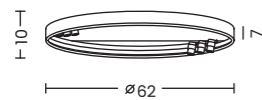

SERAFINO TOP 3-STEP DIMM GO/BK

Serafino Top 60 3-Step Dimm Go/Bk  
AZ5832

Serafino Top 80 3-Step Dimm Go/Bk  
AZ5833

Serafino Top 60 3-Step DIMM Go/Bk	
Code / Color	● AZ5832 brass gold / black
Material	aluminium / silicone
Light source	7 x LED integrated
Power	34W
Kelvins	3000K
Lumens	2720lm
Dimmable	YES, 3-STEP DIMMER