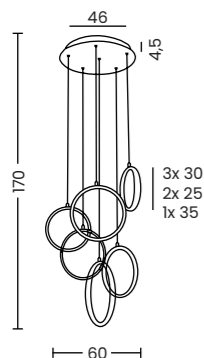

OLIMP

Olimp  
AZ2450

Olimp	
Code / Color	● AZ2450 chrome
Material	aluminium / crystal K9
Light source	6 x LED integrated
Power	50W
Kelvins	2800K
Lumens	904lm

SATELLITE

Satellite  
AZ1786

Satellite	
Code / Color	● AZ1786 chrome
Material	aluminium / PVC
Light source	11 x LED integrated
Power	106W
Kelvins	3000K
Lumens	3779lm