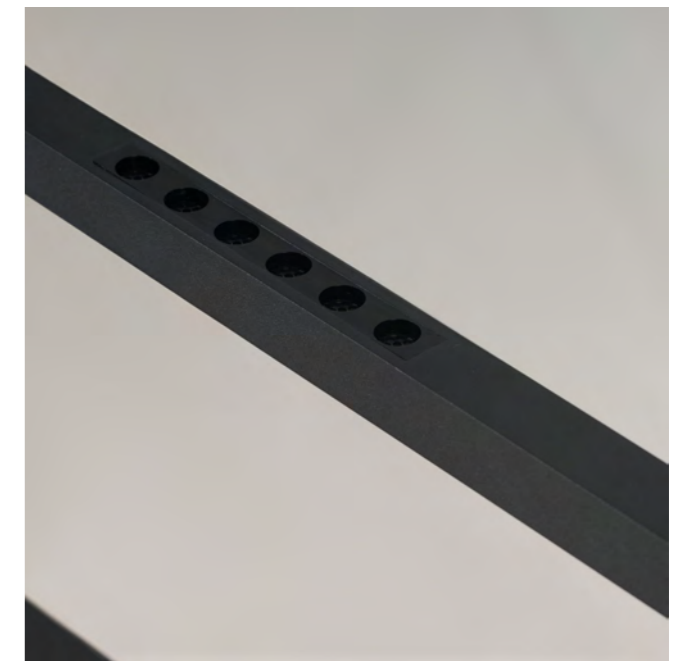

Fada 120 Bk
Code/Color   ● AZ6533 black
Finish   matt
Material   aluminium / PVC
Light source   8 x LED integrated
Power   34W
Lumens   76lm
Kelvins   3126K