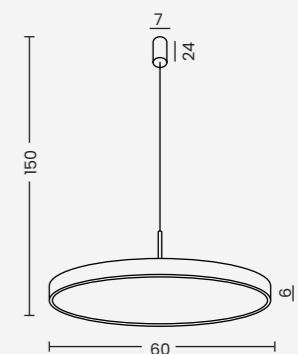

Marcello Pendant 60 CCT + Remote Control

Code / Color	○ AZ5090 white ● AZ5091 black ● AZ5092 gold
Material	aluminium / PVC
Light source	1 x LED integrated
Power	60W
Kelvins	3000 - 6500K
Lumens	3600lm
Dimmable	YES
CCT	YES
Remote Control	YES