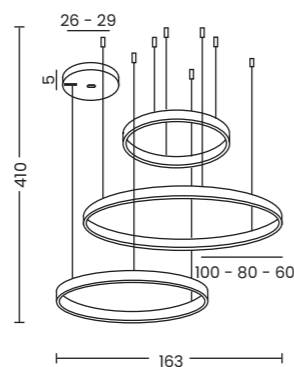

HALO

Halo Pendant 100+80+60 CCT
+ Remote Control

Code / Color	○ AZ4974 white ● AZ4975 black ● AZ4976 gold
Material	aluminium / acryl
Light source	3 x LED integrated
Power	180W
Kelvins	3000 - 6000K
Lumens	14400lm
Dimmable	YES
CCT	YES
Remonte Control	YES

Halo Pendant 80+60+40 CCT
+ Remote Control

Code / Color	○ AZ4971 white ● AZ4972 black ● AZ4973 gold
Material	aluminium / acryl
Light source	3 x LED integrated
Power	120W
Kelvins	3000 - 6000K
Lumens	9600lm
Dimmable	YES
CCT	YES
Remonte Control	YES

CONOPY OPTIONS

HALO

Halo Pendant 120+100+80 CCT
+ Remote Control

Code / Color	● AZ5349 black ● AZ5350 gold
Material	aluminium / acryl
Light source	3 x LED integrated
Power	180W
Kelvins	3000 - 6000K
Lumens	14400lm
Dimmable	YES
CCT	YES
Remonte Control	YES