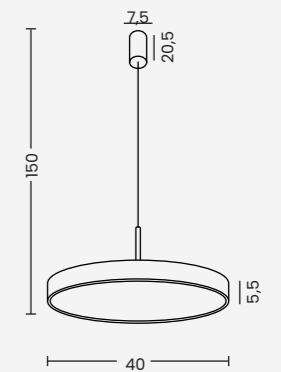

Marcello Pendant 40 CCT + Remote Control

Code / Color	○ AZ5087 white ● AZ5088 black ● AZ5089 gold
Material	aluminium / PVC
Light source	1 x LED integrated
Power	30W
Kelvins	3000 - 6500K
Lumens	1800lm
Dimmable	YES
CCT	YES
Remote Control	YES