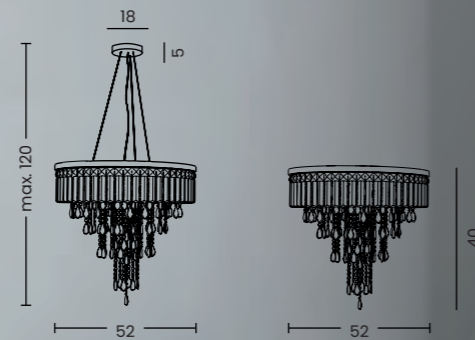

KALABRIA PENDANT/TOP

Kalabria Pendant/Top
Code / Color ● AZ2108 chrome / clear
Material metal / crystal K9
Light source 6 x G9 only LED

KALABRIA XL

Kalabria XL
Code / Color ● AZ4905 rose gold / clear
● AZ2926 chrome / clear
Material metal / crystal K9
Light source 12 x G9 only LED