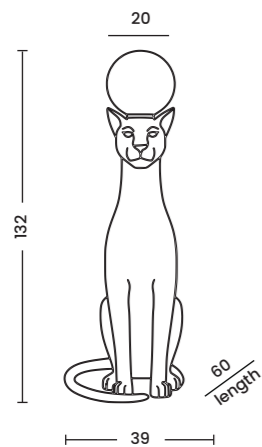

Puma

- Code/Color   ● AZ6785 red / white
- Finish   ● AZ6786 black / white
- Material   matte / matte
- Light source   FRP / glass
- 1 x E27 only LED