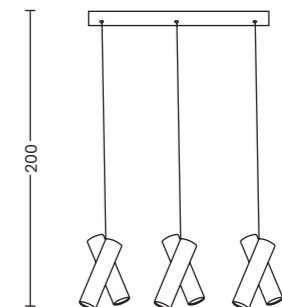

JADE

Jade 2 Pendant BKCH-GO

Code / Color	● AZ6212 black chrome / shiny gold
Material	steel / acryl
Light source	2 x LED integrated
Power	2 x 6W
Kelvins	3000K
Lumens	960lm

JADE

Jade 6 Pendant BKCH-GO

Code / Color	● AZ6213 black chrome / shiny gold
Material	steel / acryl
Light source	6 x LED integrated
Power	6 x 6W
Kelvins	3000K
Lumens	2880lm