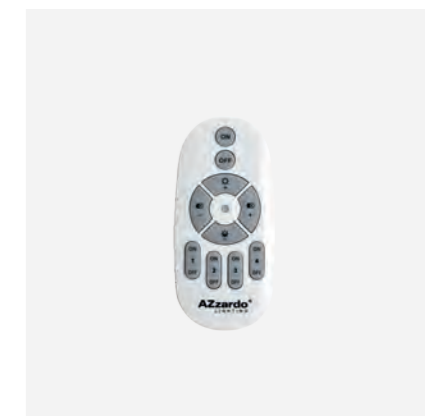

HALO

1. Halo Pendant 100+80+60
2. Code / Color
     - AZ4707 black
     - AZ4708 gold
   - Material: aluminium / frosted glass
   - Light source: 3 x LED integrated
   - Power: 120W
   - Kelvins: 3000K
   - Lumens: 4387lm
   - Dimmable: YES, TRIAC DIMMER

HALO

Halo Pendant 80 CCT DIMM+ remote control

- Code / Color
  - AZ6474 white
  - AZ6472 black
  - AZ6473 gold
- Material: aluminium / acryl
- Light source: 1 x LED integrated
- Power: 53W