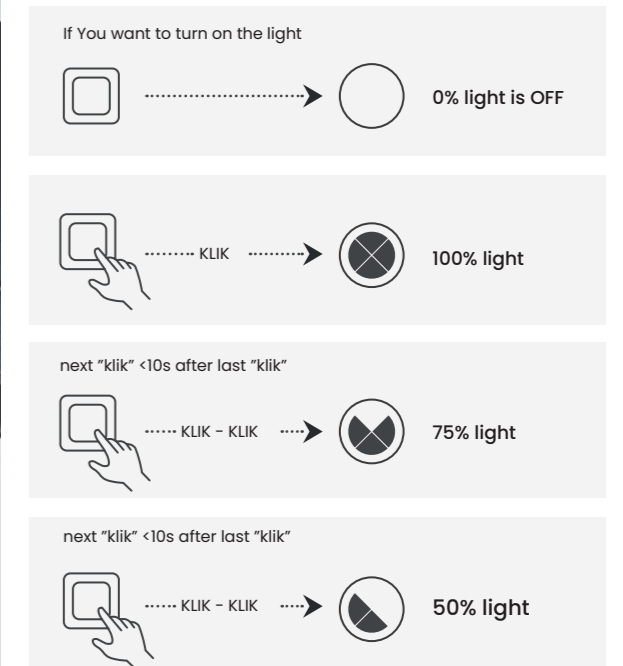

3-Step diming system