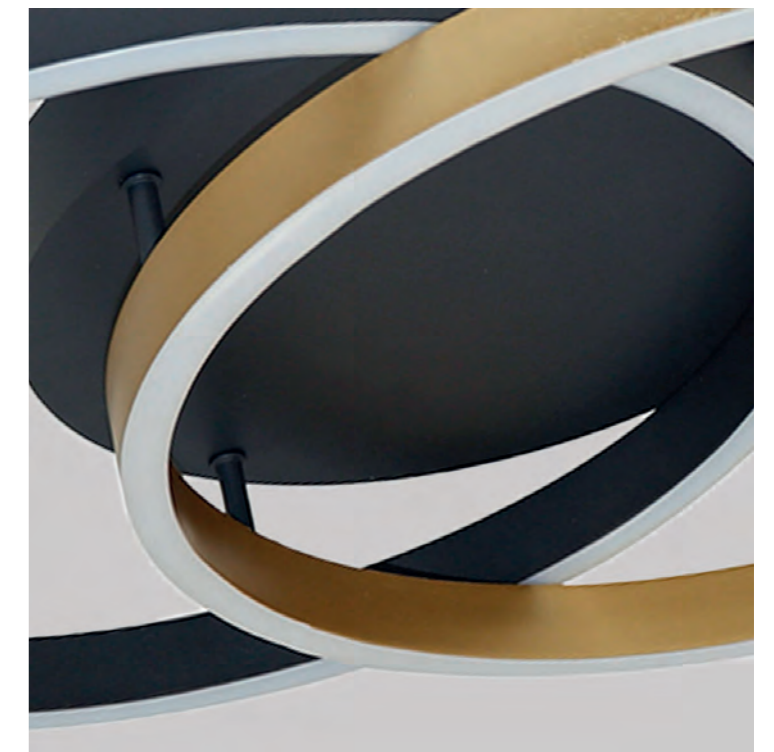

3200lm

HALO

Halo 60 Top Bk  
AZ4701

Halo 60 Top Wh  
AZ4966

Halo 60 Top Go  
AZ4702

Halo 60 Top	
Code / Color	● AZ4701 black ● AZ4702 gold ○ AZ4966 white
Material	aluminium / frosted glass
Light source	1 x LED integrated
Power	38W
Kelvins	3200K
Lumens	2143lm