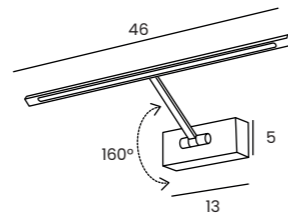

MONALISA

Monalisa 34

Code / Color

- AZ2641 chrome
- AZ2642 satin nickel
- AZ2643 black chrome

Material

aluminium

Light source

1 x LED integrated

Power

8W

Kelvins

3000K

Lumens

135lm

Monalisa 46

Code / Color

- AZ2645 chrome
- AZ2646 satin nickel
- AZ2647 black chrome

Material

aluminium

Light source

1 x LED integrated

Power

9W

Kelvins

3000K

Lumens

179lm