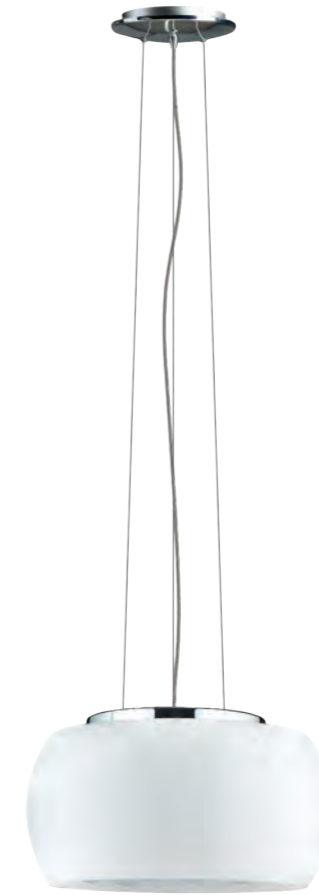

QUINCE

Quince Wall  
AZ0912

Quince Wall  
Code / Color | O AZ0912 white / clear / chrome  
Material | glass / crystal K9 / metal  
Light source | 1 x G9 only LED

QUINCE

2 in 1

Quince 50  
AZ0702

Quince 40  
Code / Color | O AZ0701 white / clear / chrome  
Material | glass / crystal K9 / metal  
Light source | 5 x G9 only LED