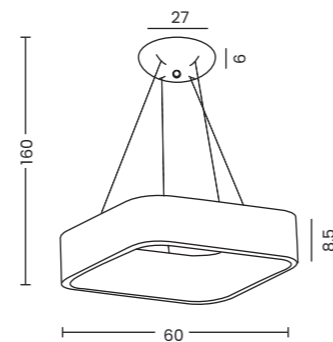

Solvent S Pendant 60 + Remote Control

Code / Color	● AZ3981 black ○ AZ3983 grey
Material	aluminium / PVC
Light source	1 x LED integrated
Power	42W
Kelvins	3000 - 6000K
Lumens	3360lm
Dimmable	YES
CCT	YES
Smart	YES
Remote Control	YES