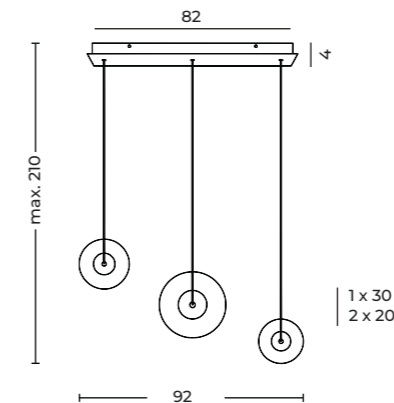

ANDORA PENDANT 3 LINE 3-STEP DIMM NEW

Andora Pendant 3 Line 3-Step DIMM Amber  
AZ6884

Andora Pendant 3 Line 3-Step DIMM Smoky  
AZ6885

Andora Pendant 3 Line 3-Step DIMM

- Code/Color ● AZ6884 amber / brass
- AZ6885 smoky / black
- Finish shiny / satin
- Material glass / aluminium
- Light source 3 x LED integrated
- Power 27W
- Kelvins 3000K
- Dimmable yes
- Type of control 3-STEP DIMMER