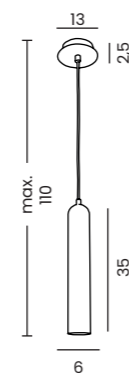

TUBO 1

Tubo 1

Code / Color

● AZ1236 black chrome

○ AZ1237 white

Material

aluminium

Light source

1 x GU10 only LED