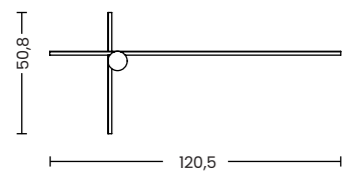

Frank A 3000K

Code / Color	● AZ5758 black
	○ AZ5759 white
Material	aluminium / silicone
Light source	2 x LED integrated
Power	20W
Kelvins	3000K
Lumens	1600lm