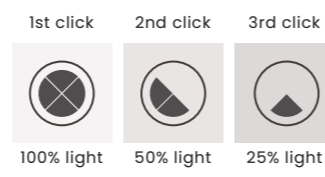

3-STEP DIMM SYSTEM