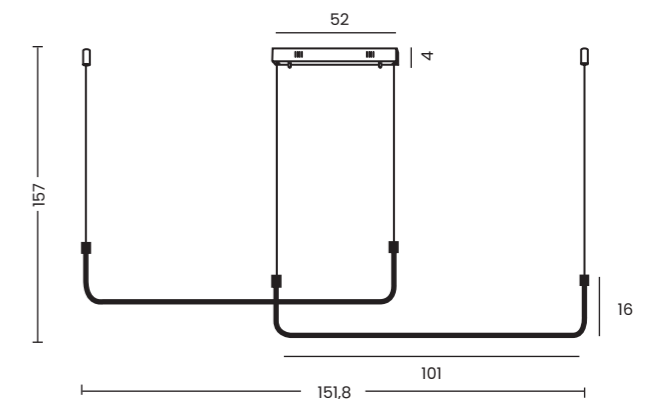

MARIO PENDANT 1 CCT DIMM BK + REMOTE CONTROL

Mario Pendant 1 CCT DIMM + Remote Control

Code / Color	● AZ5445 black
Material	aluminium / silicone
Light source	1 x LED integrated
Power	24W
Kelvins	3000 - 6000K
Lumens	1920lm
Dimmable	YES
CCT	YES
Remonte Control	YES

Mario Pendant 2 CCT DIMM + Remote Control

Code / Color	● AZ5446 black
Material	aluminium / silicone
Light source	2 x LED integrated
Power	39W
Kelvins	3000 - 6000K
Lumens	3120lm
Dimmable	YES
CCT	YES
Remonte Control	YES