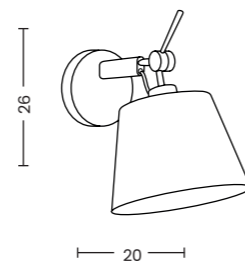

ZYTA WALL XS

ZYTA WALL XS

1. Code / Color
2. AZ1533 white
   - AZ1565 black
   - AZ2491 grey
3. Material fabric / metal
4. Light source 1 x E27 only LED

ZYTA WALL XS GOLD

1. Code / Color
2. AZ4187 white
   - AZ4185 black
3. Material fabric / metal
4. Light source 1 x E27 only LED

ZYTA WALL XS ALUMINIUM

1. Code / Color
2. AZ2414 white
   - AZ2413 black
   - AZ2479 grey
   - AZ2490 aluminium
3. Material fabric / metal
4. Light source 1 x E27 only LED